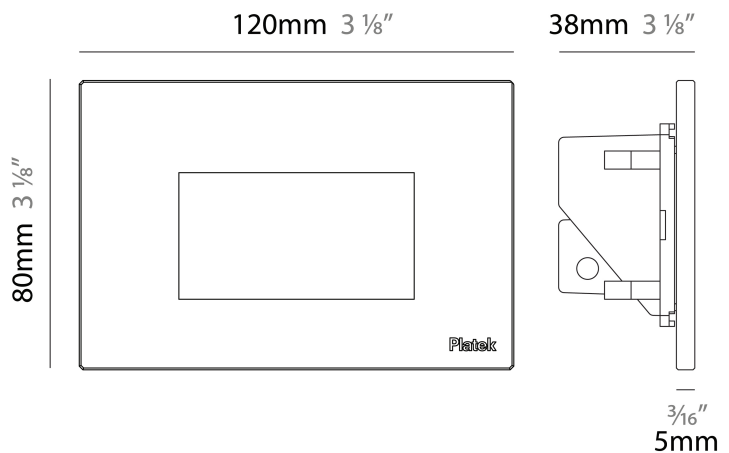

PROJECT
TYPE
SPECIFIER
QUANTITY
DATE

SPIARE RECESSED

E9R151-

base number   Finish
Options

1. To build a product code in our configurator select the specify button on the base model # product page
2. To build a manual product code on this datasheet choose from the options listed below in blue font and add the suffix to the base model #

GENERAL

Series: Spiare
Brand: Platek
Division: Exterior
Mounting Type: Recessed
Mounting Location: Wall
Subcategory: Pedestrian

PHYSICAL

Shape: Square
Length (mm): 120
Length (in): 4 3/4
Height (mm): 80
Depth (mm): 37.5
Height (in): 3 1/8
Depth (in): 1 1/2
Light Distribution: Direct
Diffuser: Clear tempered glass
Fixture Finish: [BLK / WHI / GRY / COR / ANT / BRZ](#)
Fixture Material: Aluminum Die Cast

ELECTRICAL

Lamp Type: LED
Input Wattage (W): 6
Dimming: Non-Dimmable
Driver Included: No
Driver Location: Remote
Driver Type: Constant Voltage - 120 Vac
Driver Class: Class 2
Housing: ENCP4
Input Voltage (V): 120
Output Voltage (V): 24

LED

Number of LEDs: 1
Color Temperature (°K): 3000
Max. Delivered Lumen (lm): 50
Nominal Lumen (lm): 250
CRI: >80 CRI
Lamp Life (hrs): 50000

OPTICAL

Beam Angle: Asymmetrical

RATINGS AND CERTIFICATIONS

Certified By: Certified for North American Standards
IP rating: IP65
IK Rating: IK05