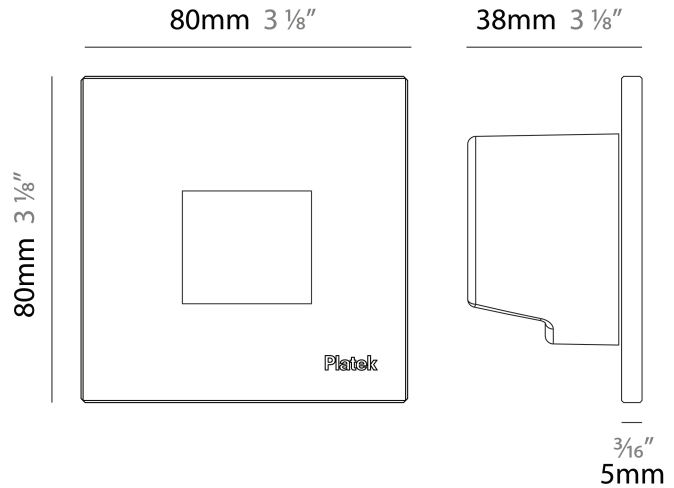

PROJECT
TYPE
SPECIFIER
QUANTITY
DATE

SPIARE RECESSED

E9R147-

base number   Finish
Options

1. To build a product code in our configurator select the specify button on the base model # product page
2. To build a manual product code on this datasheet choose from the options listed below in blue font and add the suffix to the base model #

GENERAL

Series: Spiare
Brand: Platek
Division: Exterior
Mounting Type: Recessed
Mounting Location: Wall
Subcategory: Pedestrian

PHYSICAL

Shape: Square
Length (mm): 80
Length (in): 3 1/8
Height (mm): 80
Depth (mm): 37.5
Height (in): 3 1/8
Depth (in): 1 1/2
Light Distribution: Direct
Diffuser: Clear tempered glass
Fixture Finish: BLK / WHI / GRY / COR / ANT / BRZ
Fixture Material: Aluminum Die Cast

ELECTRICAL

Lamp Type: LED (Zhaga Standard)
Input Wattage (W): 6
Dimming: Non-Dimmable
Driver Included: Yes
Driver Location: Remote
Driver Type: Constant Voltage - 120 Vac
Driver Class: Class 2
Input Voltage (V): 120
Output Voltage (V): 24

LED

Number of LEDs: 1
Color Temperature (°K): 3000
Max. Delivered Lumen (lm): 10
Nominal Lumen (lm): 250
CRI: >80 CRI
Lamp Life (hrs): 50000

OPTICAL

Beam Angle: Asymmetrical

RATINGS AND CERTIFICATIONS

Certified By: Certified for North American Standards
IP rating: IP65
IK Rating: IK05