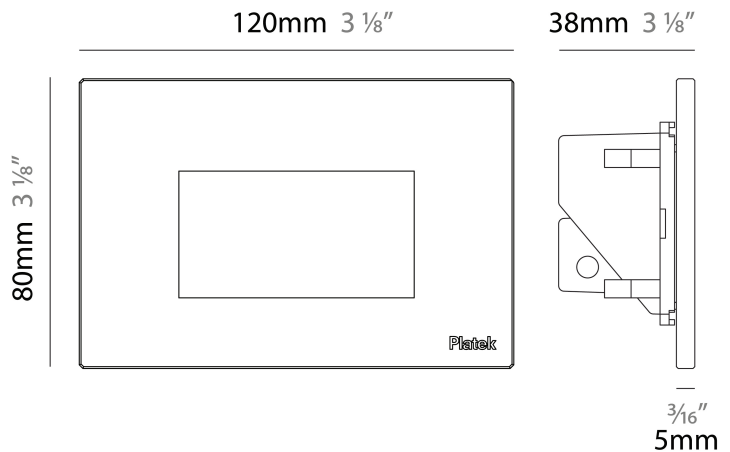

PROJECT
TYPE
SPECIFIER
QUANTITY
DATE

SPIARE RECESSED

E9R150-

base number   Color   Finish
Temperature   Options

1. To build a product code in our configurator select the specify button on the base model # product page
2. To build a manual product code on this datasheet choose from the options listed below in blue font and add the suffix to the base model #

GENERAL

Series: Spiare
Brand: Platek
Division: Exterior
Mounting Type: Recessed
Mounting Location: Wall
Subcategory: Pedestrian

PHYSICAL

Shape: Square
Length (mm): 120
Length (in): 4 3/4
Height (mm): 80
Depth (mm): 37.5
Height (in): 3 1/8
Depth (in): 1 1/2
Light Distribution: Direct
Diffuser: Clear tempered glass
Fixture Finish: [BLK / WHI / GRY / COR / ANT / BRZ](#)
Fixture Material: Aluminum Die Cast

ELECTRICAL

Lamp Type: LED
Input Wattage (W): 6
Dimming: Non-Dimmable
Driver Included: No
Driver Location: Remote
Driver Type: Constant Voltage - 120 Vac
Driver Class: Class 2
Housing: ENCP4
Input Voltage (V): 120
Output Voltage (V): 24

LED

Number of LEDs: 1
Color Temperature (°K): [2700 / 3000 / 4000](#)
Max. Delivered Lumen (lm): 50
Nominal Lumen (lm): 400/415
CRI: >80 CRI
Lamp Life (hrs): 50000

OPTICAL

Beam Angle: Diffused

RATINGS AND CERTIFICATIONS

Certified By: Certified for North American Standards
IP rating: IP65
IK Rating: IK05