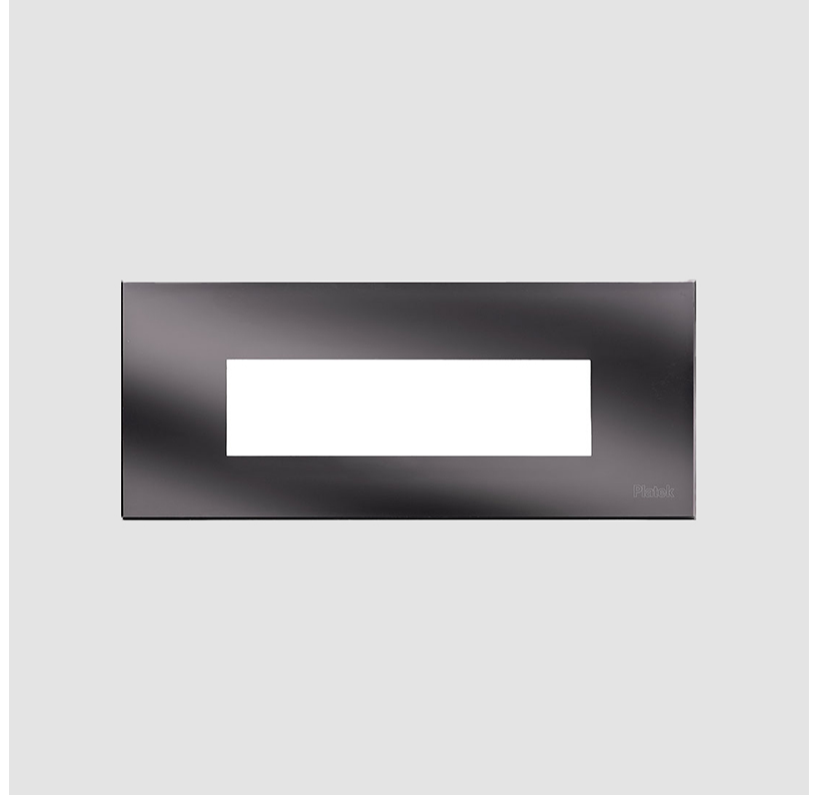

SPIARE RECESSED

E9R152- -

base number   Color   Finish
Temperature   Options

1. To build a product code in our configurator select the specify button on the base model # product page
2. To build a manual product code on this datasheet choose from the options listed below in blue font and add the suffix to the base model #

GENERAL

Series: Spiare
Brand: Platek
Division: Exterior
Mounting Type: Recessed
Mounting Location: Wall
Subcategory: Pedestrian

PHYSICAL

Shape: Square
Length (mm): 190
Length (in): 7 ½
Height (mm): 80
Depth (mm): 37.5
Height (in): 3 ⅛
Depth (in): 1 ½
Light Distribution: Asymmetric
Diffuser: Clear tempered glass
Fixture Finish: [BLK / WHI / GRY / COR / ANT / BRZ](#)
Fixture Material: Aluminum Die Cast

ELECTRICAL

Lamp Type: LED
Input Wattage (W): 8
Dimming: Non-Dimmable
Driver Included: No
Driver Location: Remote
Driver Type: Constant Voltage - 120 Vac
Driver Class: Class 2
Housing: ENCP4
Input Voltage (V): 120
Output Voltage (V): 24

LED

Number of LEDs: 1
Color Temperature (°K): [2700 / 3000 / 4000](#)
Max. Delivered Lumen (lm): 150
Nominal Lumen (lm): 570
CRI: >80 CRI
Lamp Life (hrs): 50000

OPTICAL

Beam Angle: Asymmetrical

RATINGS AND CERTIFICATIONS

Certified By: Certified for North American Standards
IP rating: IP65
IK Rating: IK05