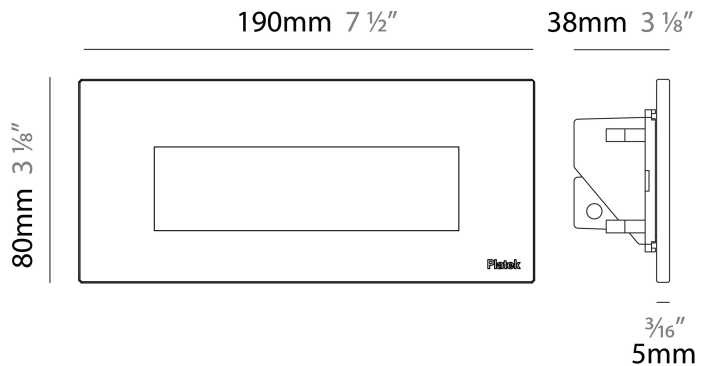

PROJECT
TYPE
SPECIFIER
QUANTITY
DATE

SPIARE RECESSED

E9R153-

base number   Finish
Options

1. To build a product code in our configurator select the specify button on the base model # product page
2. To build a manual product code on this datasheet choose from the options listed below in blue font and add the suffix to the base model #

GENERAL

Series: Spiare
Brand: Platek
Division: Exterior
Mounting Type: Recessed
Mounting Location: Wall
Subcategory: Pedestrian

PHYSICAL

Shape: Square
Length (mm): 190
Length (in): 7 1/2
Height (mm): 80
Depth (mm): 37.5
Height (in): 3 1/8
Depth (in): 1 1/2
Light Distribution: Direct
Diffuser: Clear tempered glass
Fixture Finish: [BLK / WHI / GRY / COR / ANT / BRZ](#)
Fixture Material: Aluminum Die Cast
Cut-out Measurements: 200 x 44.5mm

ELECTRICAL

Lamp Type: LED
Input Wattage (W): 8
Dimming: Non-Dimmable
Driver Included: No
Driver Location: Remote
Driver Type: Constant Voltage - 120 Vac
Driver Class: Class 2
Housing: ENCP4
Input Voltage (V): 120
Output Voltage (V): 24

LED

Number of LEDs: 1
Color Temperature (°K): 3000
Max. Delivered Lumen (lm): 150
Nominal Lumen (lm): 550
CRI: >80 CRI
Lamp Life (hrs): 50000

OPTICAL

Beam Angle: Asymmetrical

RATINGS AND CERTIFICATIONS

Certified By: Certified for North American Standards
IP rating: IP65
IK Rating: IK05