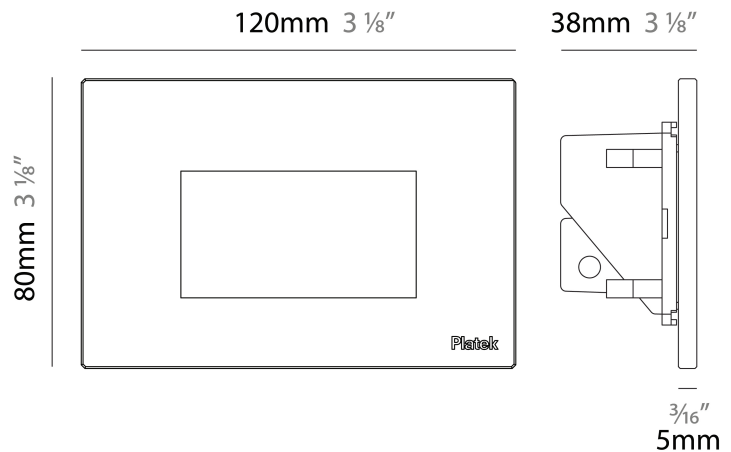

PROJECT
TYPE
SPECIFIER
QUANTITY
DATE

SPIARE RECESSED

E9R148-

base number   Color   Finish
Temperature   Options

1. To build a product code in our configurator select the specify button on the base model # product page
2. To build a manual product code on this datasheet choose from the options listed below in blue font and add the suffix to the base model #

GENERAL

Series: Spiare
Brand: Platek
Division: Exterior
Mounting Type: Recessed
Mounting Location: Wall
Subcategory: Pedestrian

PHYSICAL

Shape: Square
Length (mm): 120
Length (in): 4 3/4
Height (mm): 80
Depth (mm): 37.5
Height (in): 3 1/8
Depth (in): 1 1/2
Light Distribution: Asymmetric
Diffuser: Clear tempered glass
Fixture Finish: [BLK / WHI / GRY / COR / ANT / BRZ](#)
Fixture Material: Aluminum Die Cast

ELECTRICAL

Lamp Type: LED
Input Wattage (W): 6
Dimming: Non-Dimmable
Driver Included: No
Driver Location: Remote
Driver Type: Constant Voltage - 120 Vac
Driver Class: Class 2
Housing: ENCP4
Input Voltage (V): 120 - 277
Output Voltage (V): 24

LED

Number of LEDs: 1
Color Temperature (°K): [2700 / 3000 / 4000](#)
Max. Delivered Lumen (lm): 130
Nominal Lumen (lm): 400 / 415
CRI: >80 CRI
Lamp Life (hrs): 50000

OPTICAL

Beam Angle: Asymmetrical

RATINGS AND CERTIFICATIONS

Certified By: Certified for North American Standards
IP rating: IP65
IK Rating: IK05