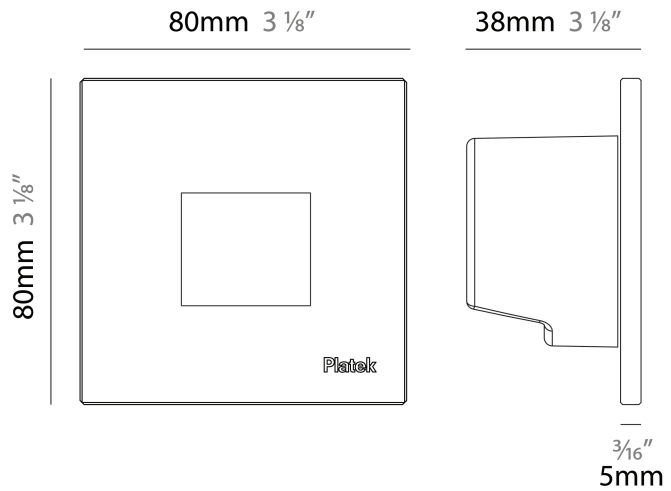

PROJECT	_____
TYPE	_____
SPECIFIER	_____
QUANTITY	_____
DATE	_____

SPIARE RECESSED

E9R144- -

base number
Color   Temperature   Finish   Options

1. To build a product code in our configurator select the specify button on the base model # product page
2. To build a manual product code on this datasheet choose from the options listed below in blue font and add the suffix to the base model #

GENERAL

Series: Spiare
Brand: Platek
Division: Exterior
Mounting Type: Recessed
Mounting Location: Wall
Subcategory: Pedestrian

PHYSICAL

Shape: Square
Length (mm): 80
Length (in): 3 1/8
Height (mm): 80
Depth (mm): 37.5
Height (in): 3 1/8
Depth (in): 1 1/2
Light Distribution: Asymmetric
Diffuser: Clear tempered glass
Fixture Finish: [BLK / WHI / GRY / COR / ANT / BRZ](#)
Fixture Material: Aluminum Die Cast

ELECTRICAL

Lamp Type: LED (Zhaga Standard)
Input Wattage (W): 2.5
Total Output Wattage (W): 1.9
Dimming: Non-Dimmable
Driver Included: Yes
Driver Location: Remote
Driver Type: Constant Voltage - 120 Vac
Driver Class: Class 2
Input Voltage (V): 120
Output Voltage (V): 24

LED

Number of LEDs: 1
Color Temperature (°K): [2700 / 3000 / 4000](#)
Max. Delivered Lumen (lm): 25
Nominal Lumen (lm): 250 / 260
CRI: >80 CRI
Lamp Life (hrs): 50000

OPTICAL

Beam Angle: Asymmetrical

RATINGS AND CERTIFICATIONS

Certified By: Certified for North American Standards
IP rating: IP65
IK Rating: IK05