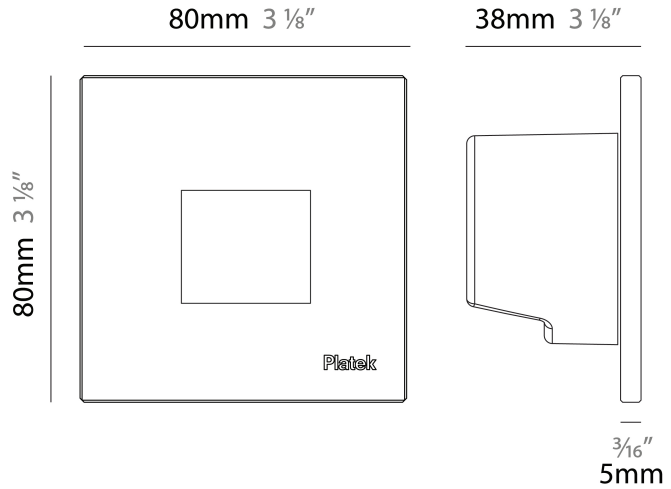

PROJECT	_____
TYPE	_____
SPECIFIER	_____
QUANTITY	_____
DATE	_____

SPIARE RECESSED

E9R146- -

base number   Color   Finish
Temperature   Options

1. To build a product code in our configurator select the specify button on the base model # product page
2. To build a manual product code on this datasheet choose from the options listed below in blue font and add the suffix to the base model #

GENERAL

Series: Spiare
Brand: Platek
Division: Exterior
Mounting Type: Recessed
Mounting Location: Wall
Subcategory: Pedestrian

PHYSICAL

Shape: Square
Length (mm): 80
Length (in): 3 1/8"
Height (mm): 80
Depth (mm): 37.5
Height (in): 3 1/8"
Depth (in): 1 1/2"
Light Distribution: Direct
Diffuser: Clear tempered glass
Fixture Finish: [BLK / WHI / GRY / COR / ANT / BRZ](#)
Fixture Material: Aluminum Die Cast

ELECTRICAL

Lamp Type: LED (Zhaga Standard)
Input Wattage (W): 2.5
Total Output Wattage (W): 1.9
Dimming: Non-Dimmable
Driver Included: Yes
Driver Location: Remote
Driver Type: Constant Voltage - 120 Vac
Driver Class: Class 2
Input Voltage (V): 120
Output Voltage (V): 24

LED

Number of LEDs: 1
Color Temperature (°K): [2700 / 3000 / 4000](#)
Max. Delivered Lumen (lm): 10
Nominal Lumen (lm): 250 / 260
CRI: >80 CRI
Lamp Life (hrs): 50000

OPTICAL

Beam Angle: Diffused

RATINGS AND CERTIFICATIONS

Certified By: Certified for North American Standards
IP rating: IP65
IK Rating: IK05