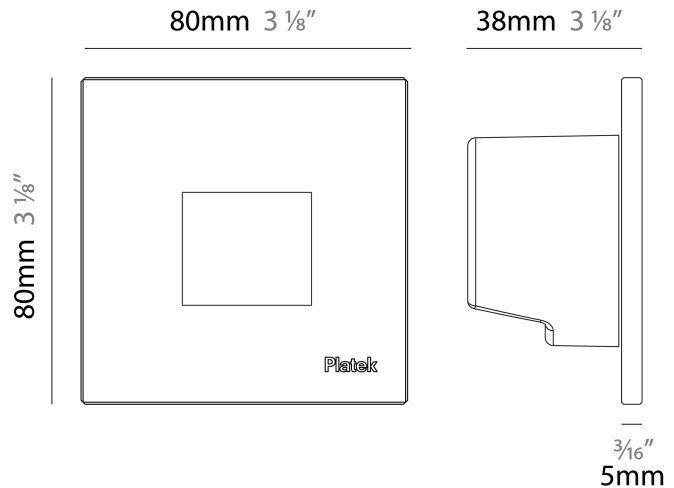

PROJECT	_____
TYPE	_____
SPECIFIER	_____
QUANTITY	_____
DATE	_____

SPIARE RECESSED

E9R146- _____ - _____
base number   Color   Finish
                                 Temperature   Options

1. To build a product code in our configurator select the specify button on the base model # product page
2. To build a manual product code on this datasheet choose from the options listed below in blue font and add the suffix to the base model #

GENERAL

Series: Spiare
Brand: Platek
Division: Exterior
Mounting Type: Recessed
Mounting Location: Wall
Subcategory: Pedestrian

PHYSICAL

Shape: Square
Length (mm): 80
Length (in): 3 1/8
Height (mm): 80
Depth (mm): 37.5
Height (in): 3 1/8
Depth (in): 1 1/2
Light Distribution: Direct
Diffuser: Clear tempered glass
Fixture Finish: [BLK / WHI / GRY / COR / ANT / BRZ](#)
Fixture Material: Aluminum Die Cast

ELECTRICAL

Lamp Type: LED (Zhaga Standard)
Input Wattage (W): 2.5
Total Output Wattage (W): 1.9
Dimming: Non-Dimmable
Driver Included: Yes
Driver Location: Remote
Driver Type: Constant Voltage - 120 Vac
Driver Class: Class 2
Input Voltage (V): 120
Output Voltage (V): 24

LED

Number of LEDs: 1
Color Temperature (°K): [2700 / 3000 / 4000](#)
Max. Delivered Lumen (lm): 10
Nominal Lumen (lm): 250 / 260
CRI: >80 CRI
Lamp Life (hrs): 50000

OPTICAL

Beam Angle: Diffused

RATINGS AND CERTIFICATIONS

Certified By: Certified for North American Standards
IP rating: IP65
IK Rating: IK05