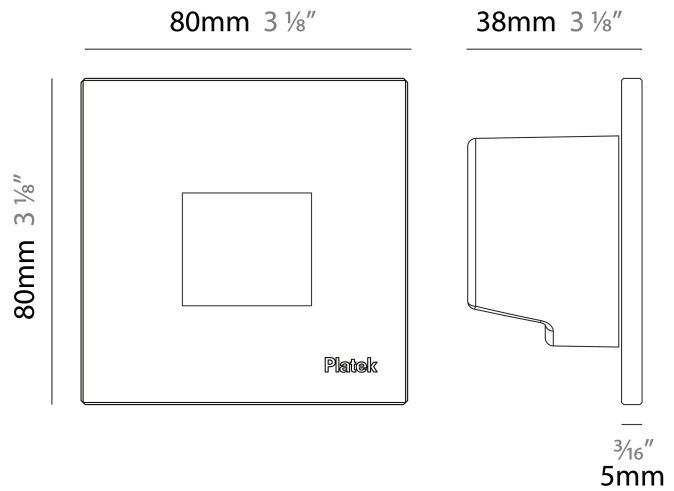

GENERAL

Series: Spiare _____
Brand: Platek _____
Division: Exterior _____
Mounting Type: Recessed _____
Mounting Location: Wall _____
Subcategory: Pedestrian _____

PHYSICAL

Shape: Square _____
Length (mm): 80 _____
Length (in): 3 1/8 _____
Height (mm): 80 _____
Depth (mm): 37.5 _____
Height (in): 3 1/8 _____
Depth (in): 1 1/2 _____
Light Distribution: Asymmetric _____
Diffuser: Clear tempered glass _____
Fixture Finish: [BLK / WHI / GRY / COR / ANT / BRZ](#) _____
Fixture Material: Aluminum Die Cast _____

ELECTRICAL

Lamp Type: LED (Zhaga Standard) _____
Input Wattage (W): 2.5 _____
Total Output Wattage (W): 1.9 _____
Dimming: Non-Dimmable _____
Driver Included: Yes _____
Driver Location: Remote _____
Driver Type: Constant Voltage - 120 Vac _____
Driver Class: Class 2 _____
Input Voltage (V): 120 _____
Output Voltage (V): 24 _____

LED

Number of LEDs: 1 _____
Color Temperature (°K): [2700 / 3000 / 4000](#) _____
Max. Delivered Lumen (lm): 25 _____
Nominal Lumen (lm): 250 / 260 _____
CRI: >80 CRI _____
Lamp Life (hrs): 50000 _____

OPTICAL

Beam Angle: Asymmetrical _____

RATINGS AND CERTIFICATIONS

Certified By: Certified for North American Standards _____
IP rating: IP65 _____
IK Rating: IK05 _____