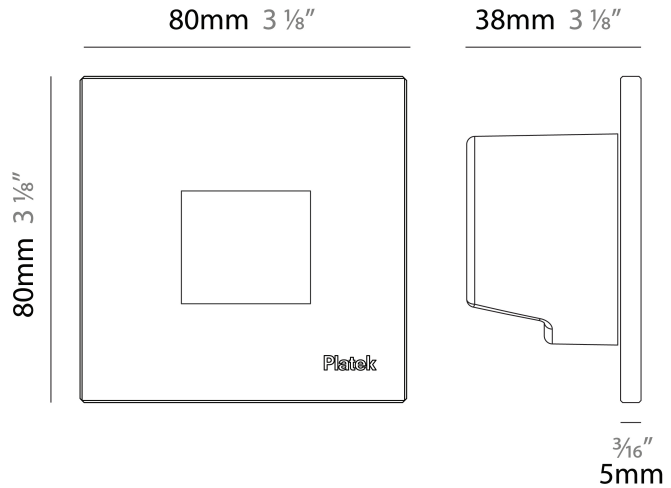

GENERAL

Series: Spiare _____
Brand: Platek _____
Division: Exterior _____
Mounting Type: Recessed _____
Mounting Location: Wall _____
Subcategory: Pedestrian _____

PHYSICAL

Shape: Square _____
Length (mm): 80 _____
Length (in): 3 1/8 _____
Height (mm): 80 _____
Depth (mm): 37.5 _____
Height (in): 3 1/8 _____
Depth (in): 1 1/2 _____
Light Distribution: Direct _____
Diffuser: Clear tempered glass _____
Fixture Finish: BLK / WHI / GRY / COR / ANT / BRZ _____
Fixture Material: Aluminum Die Cast _____
Cut-out Measurements: 200 x 44.5mm _____

ELECTRICAL

Lamp Type: LED (Zhaga Standard) _____
Input Wattage (W): 2.5 _____
Total Output Wattage (W): 1.9 _____
Dimming: Non-Dimmable _____
Driver Included: Yes _____
Driver Location: Remote _____
Driver Type: Constant Voltage - 120 Vac _____
Driver Class: Class 2 _____
Input Voltage (V): 120 _____
Output Voltage (V): 24 _____

LED

Number of LEDs: 1 _____
Color Temperature (°K): 3000 _____
Max. Delivered Lumen (lm): 25 _____
Nominal Lumen (lm): 250 _____
CRI: >80 CRI _____
Lamp Life (hrs): 50000 _____

OPTICAL

Beam Angle: Asymmetrical _____

RATINGS AND CERTIFICATIONS

Certified By: Certified for North American Standards _____
IP rating: IP65 _____
IK Rating: IK05 _____