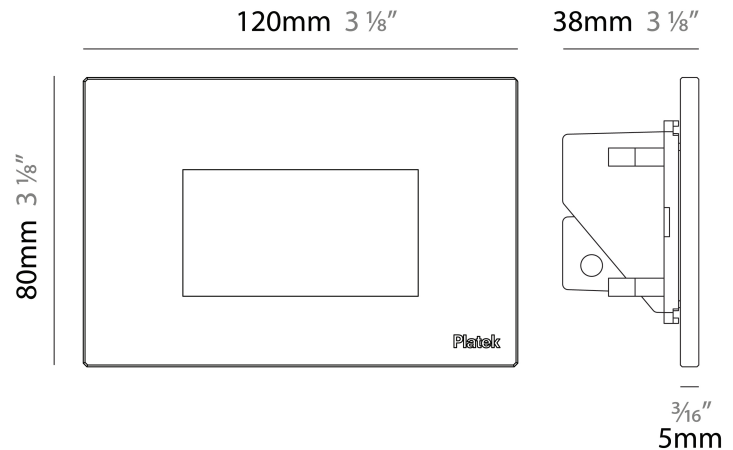

PROJECT
TYPE
SPECIFIER
QUANTITY
DATE

SPIARE RECESSED

E9R151-

base number   Finish
Options

1. To build a product code in our configurator select the specify button on the base model # product page
2. To build a manual product code on this datasheet choose from the options listed below in blue font and add the suffix to the base model #

GENERAL

Series: Spiare
Brand: Platek
Division: Exterior
Mounting Type: Recessed
Mounting Location: Wall
Subcategory: Pedestrian

PHYSICAL

Shape: Square
Length (mm): 120
Length (in): 4 3/4
Height (mm): 80
Depth (mm): 37.5
Height (in): 3 1/8
Depth (in): 1 1/2
Light Distribution: Direct
Diffuser: Clear tempered glass
Fixture Finish: [BLK / WHI / GRY / COR / ANT / BRZ](#)
Fixture Material: Aluminum Die Cast

ELECTRICAL

Lamp Type: LED
Input Wattage (W): 6
Dimming: Non-Dimmable
Driver Included: No
Driver Location: Remote
Driver Type: Constant Voltage - 120 Vac
Driver Class: Class 2
Housing: ENCP4
Input Voltage (V): 120
Output Voltage (V): 24

LED

Number of LEDs: 1
Color Temperature (°K): 3000
Max. Delivered Lumen (lm): 50
Nominal Lumen (lm): 250
CRI: >80 CRI
Lamp Life (hrs): 50000

OPTICAL

Beam Angle: Asymmetrical

RATINGS AND CERTIFICATIONS

Certified By: Certified for North American Standards
IP rating: IP65
IK Rating: IK05