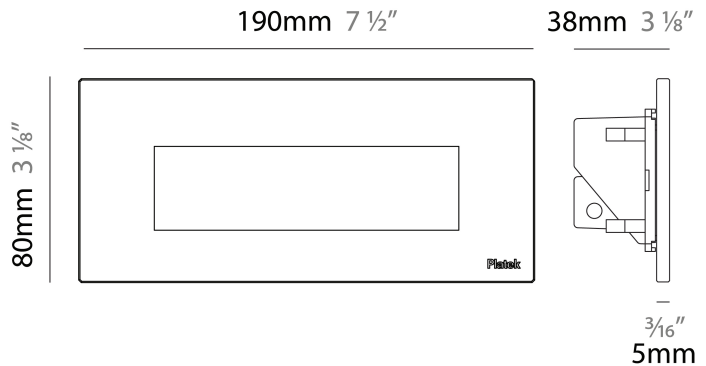

PROJECT
TYPE
SPECIFIER
QUANTITY
DATE

SPIARE RECESSED

E9R154- -
base number   Color   Finish
                         Temperature   Options

1. To build a product code in our configurator select the specify button on the base model # product page
2. To build a manual product code on this datasheet choose from the options listed below in blue font and add the suffix to the base model #

GENERAL

Series: Spiare
Brand: Platek
Division: Exterior
Mounting Type: Recessed
Mounting Location: Wall
Subcategory: Pedestrian

PHYSICAL

Shape: Square
Length (mm): 190
Length (in): 7 ½
Height (mm): 80
Depth (mm): 37.5
Height (in): 3 ⅛
Depth (in): 1 ½
Light Distribution: Direct
Diffuser: Clear tempered glass
Fixture Finish: BLK / WHI / GRY / COR / ANT / BRZ
Fixture Material: Aluminum Die Cast

ELECTRICAL

Lamp Type: LED
Input Wattage (W): 8
Dimming: Non-Dimmable
Driver Included: No
Driver Location: Remote
Driver Type: Constant Voltage - 120 Vac
Driver Class: Class 2
Housing: ENCP4
Input Voltage (V): 120
Output Voltage (V): 24

LED

Number of LEDs: 1
Color Temperature (°K): 2700 / 3000 / 4000
Max. Delivered Lumen (lm): 60
Nominal Lumen (lm): 550
CRI: >80 CRI
Lamp Life (hrs): 50000

OPTICAL

Beam Angle: Diffused

RATINGS AND CERTIFICATIONS

Certified By: Certified for North American Standards
IP rating: IP65
IK Rating: IK05