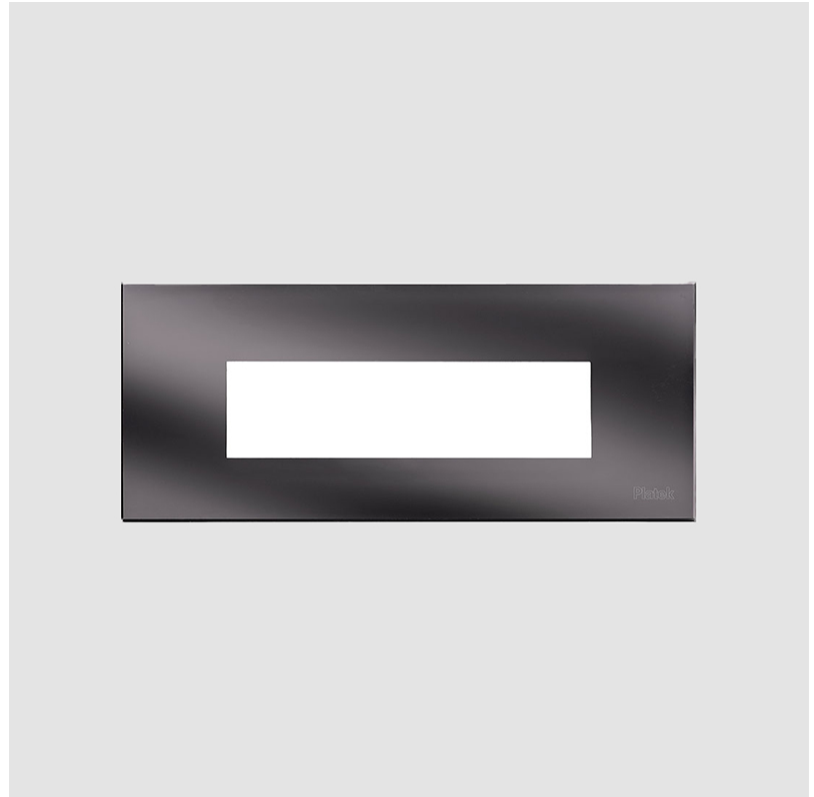

PROJECT
TYPE
SPECIFIER
QUANTITY
DATE

SPIARE RECESSED

E9R154- -
base number   Color   Finish
                         Temperature   Options

1. To build a product code in our configurator select the specify button on the base model # product page
2. To build a manual product code on this datasheet choose from the options listed below in blue font and add the suffix to the base model #

GENERAL

Series: Spiare
Brand: Platek
Division: Exterior
Mounting Type: Recessed
Mounting Location: Wall
Subcategory: Pedestrian

PHYSICAL

Shape: Square
Length (mm): 190
Length (in): 7 ½
Height (mm): 80
Depth (mm): 37.5
Height (in): 3 ⅛
Depth (in): 1 ½
Light Distribution: Direct
Diffuser: Clear tempered glass
Fixture Finish: BLK / WHI / GRY / COR / ANT / BRZ
Fixture Material: Aluminum Die Cast

ELECTRICAL

Lamp Type: LED
Input Wattage (W): 8
Dimming: Non-Dimmable
Driver Included: No
Driver Location: Remote
Driver Type: Constant Voltage - 120 Vac
Driver Class: Class 2
Housing: ENCP4
Input Voltage (V): 120
Output Voltage (V): 24

LED

Number of LEDs: 1
Color Temperature (°K): 2700 / 3000 / 4000
Max. Delivered Lumen (lm): 60
Nominal Lumen (lm): 550
CRI: >80 CRI
Lamp Life (hrs): 50000

OPTICAL

Beam Angle: Diffused

RATINGS AND CERTIFICATIONS

Certified By: Certified for North American Standards
IP rating: IP65
IK Rating: IK05