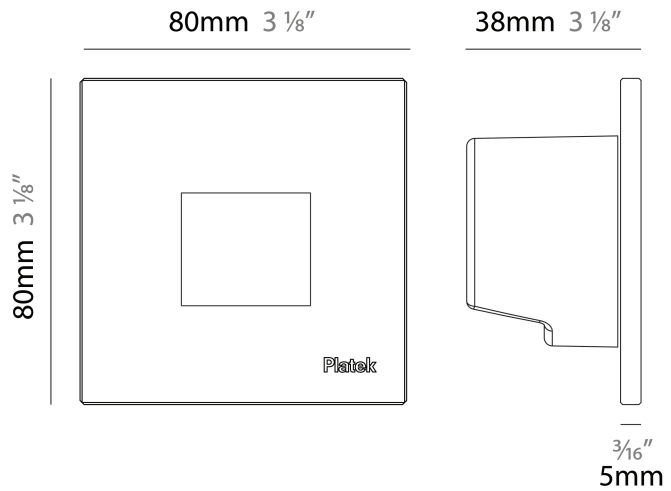

PROJECT	_____
TYPE	_____
SPECIFIER	_____
QUANTITY	_____
DATE	_____

SPIARE RECESSED

E9R144- -

base number
Color   Temperature   Finish   Options

1. To build a product code in our configurator select the specify button on the base model # product page
2. To build a manual product code on this datasheet choose from the options listed below in blue font and add the suffix to the base model #

GENERAL

Series: Spiare
Brand: Platek
Division: Exterior
Mounting Type: Recessed
Mounting Location: Wall
Subcategory: Pedestrian

PHYSICAL

Shape: Square
Length (mm): 80
Length (in): 3 1/8"
Height (mm): 80
Depth (mm): 37.5
Height (in): 3 1/8"
Depth (in): 1 1/2"
Light Distribution: Asymmetric
Diffuser: Clear tempered glass
Fixture Finish: [BLK](#) / [WHI](#) / [GRY](#) / [COR](#) / [ANT](#) / [BRZ](#)
Fixture Material: Aluminum Die Cast

ELECTRICAL

Lamp Type: LED (Zhaga Standard)
Input Wattage (W): 2.5
Total Output Wattage (W): 1.9
Dimming: Non-Dimmable
Driver Included: Yes
Driver Location: Remote
Driver Type: Constant Voltage - 120 Vac
Driver Class: Class 2
Input Voltage (V): 120
Output Voltage (V): 24

LED

Number of LEDs: 1
Color Temperature (°K): [2700](#) / [3000](#) / [4000](#)
Max. Delivered Lumen (lm): 25
Nominal Lumen (lm): 250 / 260
CRI: >80 CRI
Lamp Life (hrs): 50000

OPTICAL

Beam Angle: Asymmetrical

RATINGS AND CERTIFICATIONS

Certified By: Certified for North American Standards
IP rating: IP65
IK Rating: IK05