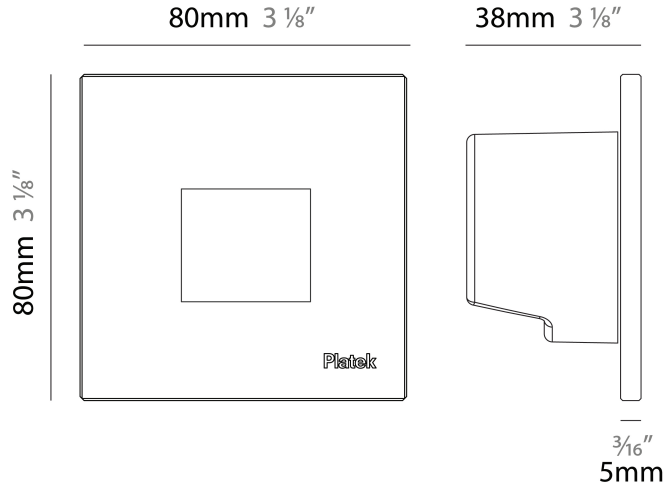

GENERAL

Series: Spiare _____
Brand: Platek _____
Division: Exterior _____
Mounting Type: Recessed _____
Mounting Location: Wall _____
Subcategory: Pedestrian _____

PHYSICAL

Shape: Square _____
Length (mm): 80 _____
Length (in): 3 1/8 _____
Height (mm): 80 _____
Depth (mm): 37.5 _____
Height (in): 3 1/8 _____
Depth (in): 1 1/2 _____
Light Distribution: Direct _____
Diffuser: Clear tempered glass _____
Fixture Finish: [BLK / WHI / GRY / COR / ANT / BRZ](#) _____
Fixture Material: Aluminum Die Cast _____
Cut-out Measurements: 200 x 44.5mm _____

ELECTRICAL

Lamp Type: LED (Zhaga Standard) _____
Input Wattage (W): 2.5 _____
Total Output Wattage (W): 1.9 _____
Dimming: Non-Dimmable _____
Driver Included: Yes _____
Driver Location: Remote _____
Driver Type: Constant Voltage - 120 Vac _____
Driver Class: Class 2 _____
Input Voltage (V): 120 _____
Output Voltage (V): 24 _____

LED

Number of LEDs: 1 _____
Color Temperature (°K): 3000 _____
Max. Delivered Lumen (lm): 25 _____
Nominal Lumen (lm): 250 _____
CRI: >80 CRI _____
Lamp Life (hrs): 50000 _____

OPTICAL

Beam Angle: Asymmetrical _____

RATINGS AND CERTIFICATIONS

Certified By: Certified for North American Standards _____
IP rating: IP65 _____
IK Rating: IK05 _____