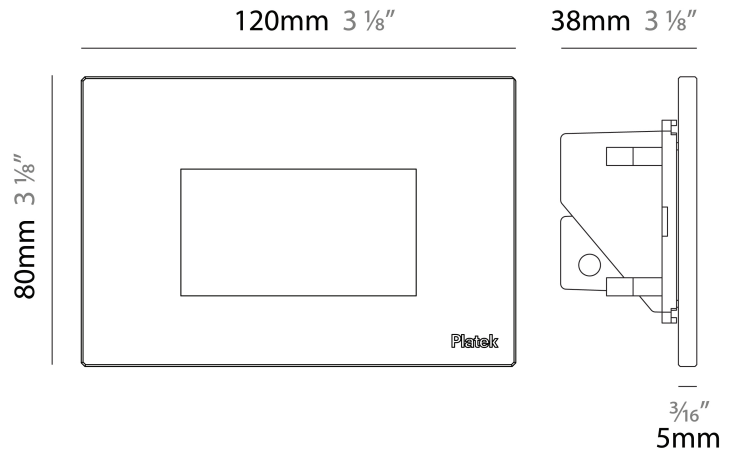

PROJECT
TYPE
SPECIFIER
QUANTITY
DATE

SPIARE RECESSED

E9R150-

base number   Color   Finish
Temperature   Options

1. To build a product code in our configurator select the specify button on the base model # product page
2. To build a manual product code on this datasheet choose from the options listed below in blue font and add the suffix to the base model #

GENERAL

Series: Spiare
Brand: Platek
Division: Exterior
Mounting Type: Recessed
Mounting Location: Wall
Subcategory: Pedestrian

PHYSICAL

Shape: Square
Length (mm): 120
Length (in): 4 3/4
Height (mm): 80
Depth (mm): 37.5
Height (in): 3 1/8
Depth (in): 1 1/2
Light Distribution: Direct
Diffuser: Clear tempered glass
Fixture Finish: [BLK / WHI / GRY / COR / ANT / BRZ](#)
Fixture Material: Aluminum Die Cast

ELECTRICAL

Lamp Type: LED
Input Wattage (W): 6
Dimming: Non-Dimmable
Driver Included: No
Driver Location: Remote
Driver Type: Constant Voltage - 120 Vac
Driver Class: Class 2
Housing: ENCP4
Input Voltage (V): 120
Output Voltage (V): 24

LED

Number of LEDs: 1
Color Temperature (°K): [2700 / 3000 / 4000](#)
Max. Delivered Lumen (lm): 50
Nominal Lumen (lm): 400/415
CRI: >80 CRI
Lamp Life (hrs): 50000

OPTICAL

Beam Angle: Diffused

RATINGS AND CERTIFICATIONS

Certified By: Certified for North American Standards
IP rating: IP65
IK Rating: IK05