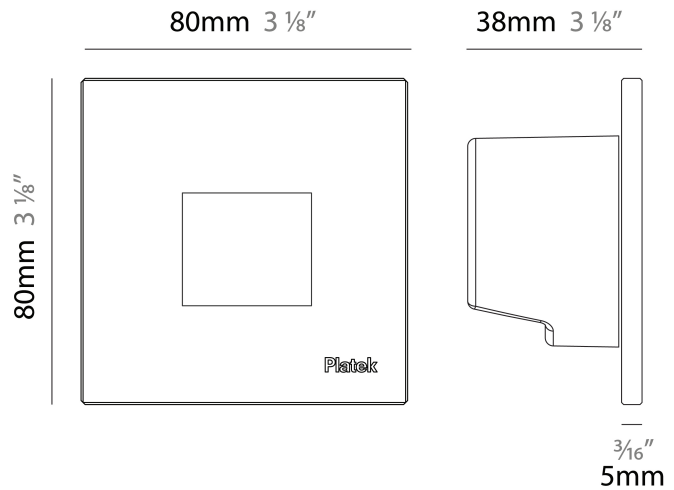

base number _____
Finish _____
Options _____

1. To build a product code in our configurator select the specify button on the base model # product page
2. To build a manual product code on this datasheet choose from the options listed below in blue font and add the suffix to the base model #

GENERAL

Series: Spiare _____
Brand: Platek _____
Division: Exterior _____
Mounting Type: Recessed _____
Mounting Location: Wall _____
Subcategory: Pedestrian _____

PHYSICAL

Shape: Square _____
Length (mm): 80 _____
Length (in): 3 1/8 _____
Height (mm): 80 _____
Depth (mm): 37.5 _____
Height (in): 3 1/8 _____
Depth (in): 1 1/2 _____
Light Distribution: Direct _____
Diffuser: Clear tempered glass _____
Fixture Finish: [BLK / WHI / GRY / COR / ANT / BRZ](#) _____
Fixture Material: Aluminum Die Cast _____

ELECTRICAL

Lamp Type: LED (Zhaga Standard) _____
Input Wattage (W): 6 _____
Dimming: Non-Dimmable _____
Driver Included: Yes _____
Driver Location: Remote _____
Driver Type: Constant Voltage - 120 Vac _____
Driver Class: Class 2 _____
Input Voltage (V): 120 _____
Output Voltage (V): 24 _____

LED

Number of LEDs: 1 _____
Color Temperature (°K): 3000 _____
Max. Delivered Lumen (lm): 10 _____
Nominal Lumen (lm): 250 _____
CRI: >80 CRI _____
Lamp Life (hrs): 50000 _____

OPTICAL

Beam Angle: Asymmetrical _____

RATINGS AND CERTIFICATIONS

Certified By: Certified for North American Standards _____
IP rating: IP65 _____
IK Rating: IK05 _____