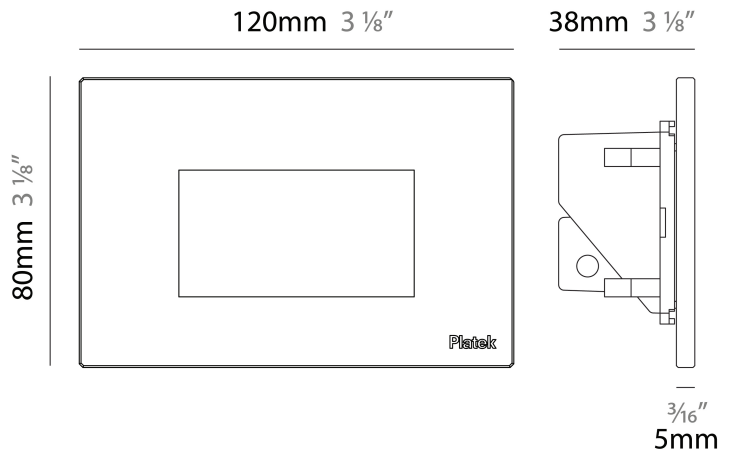

1. To build a product code in our configurator select the specify button on the base model # product page
2. To build a manual product code on this datasheet choose from the options listed below in blue font and add the suffix to the base model #

GENERAL

Series: Spiare _____
Brand: Platek _____
Division: Exterior _____
Mounting Type: Recessed _____
Mounting Location: Wall _____
Subcategory: Pedestrian _____

PHYSICAL

Shape: Square _____
Length (mm): 120 _____
Length (in): 4 3/4 _____
Height (mm): 80 _____
Depth (mm): 37.5 _____
Height (in): 3 1/8 _____
Depth (in): 1 1/2 _____
Light Distribution: Direct _____
Diffuser: Clear tempered glass _____
Fixture Finish: [BLK / WHI / GRY / ANT / BRZ](#) _____
Fixture Material: Aluminum Die Cast _____
Cut-out Measurements: 200 x 44.5mm _____

ELECTRICAL

Lamp Type: LED _____
Input Wattage (W): 6 _____
Dimming: Non-Dimmable _____
Driver Included: No _____
Driver Location: Remote _____
Driver Type: Constant Voltage - 120 Vac _____
Driver Class: Class 2 _____
Housing: ENCP4 _____
Input Voltage (V): 120 _____
Output Voltage (V): 24 _____

LED

Number of LEDs: 1 _____
Color Temperature (°K): 3000 _____
Max. Delivered Lumen (lm): 130 _____
Nominal Lumen (lm): 400 _____
CRI: >80 CRI _____
Lamp Life (hrs): 50000 _____

OPTICAL

Beam Angle: Asymmetrical _____

RATINGS AND CERTIFICATIONS

Certified By: Certified for North American Standards _____
IP rating: IP65 _____
IK Rating: IK05 _____