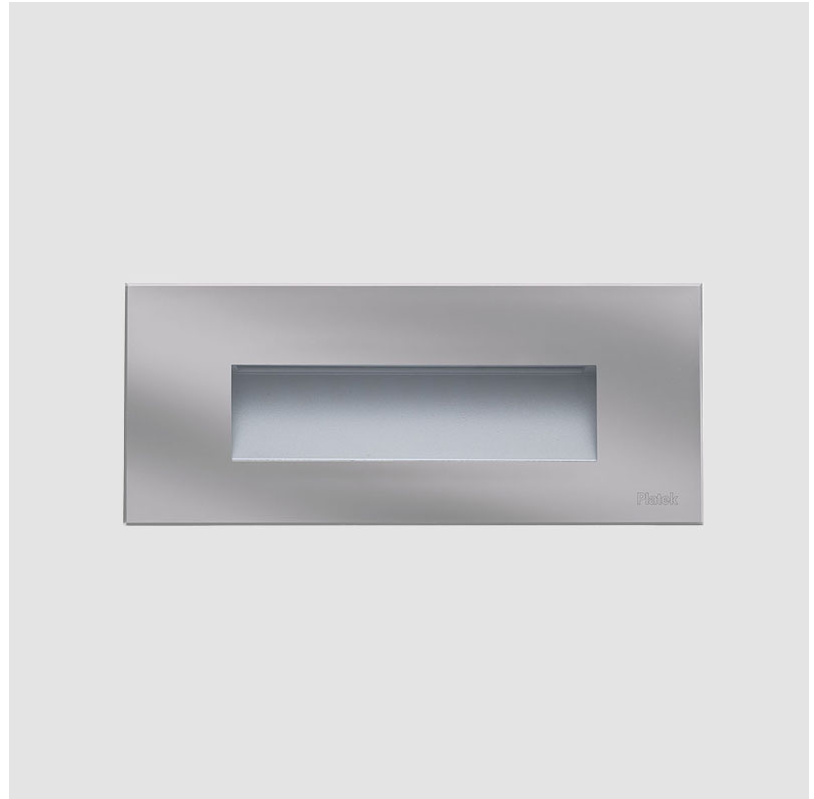

1. To build a product code in our configurator select the specify button on the base model # product page
2. To build a manual product code on this datasheet choose from the options listed below in blue font and add the suffix to the base model #

GENERAL

Series: Spiare _____
Brand: Platek _____
Division: Exterior _____
Mounting Type: Recessed _____
Mounting Location: Wall _____
Subcategory: Pedestrian _____

PHYSICAL

Shape: Square _____
Length (mm): 190 _____
Length (in): 7 ½ _____
Height (mm): 80 _____
Depth (mm): 37.5 _____
Height (in): 3 ⅛ _____
Depth (in): 1 ½ _____
Light Distribution: Direct _____
Diffuser: Clear tempered glass _____
Fixture Finish: BLK / WHI / GRY / ANT / BRZ _____
Fixture Material: Aluminum Die Cast _____
Cut-out Measurements: 200 x 44.5mm _____

ELECTRICAL

Lamp Type: LED _____
Input Wattage (W): 8 _____
Dimming: Non-Dimmable _____
Driver Included: No _____
Driver Location: Remote _____
Driver Type: Constant Voltage - 120 Vac _____
Driver Class: Class 2 _____
Housing: ENCP4 _____
Input Voltage (V): 120 _____
Output Voltage (V): 24 _____

LED

Number of LEDs: 1 _____
Color Temperature (°K): 3000 _____
Max. Delivered Lumen (lm): 150 _____
Nominal Lumen (lm): 550 _____
CRI: >80 CRI _____
Lamp Life (hrs): 50000 _____

OPTICAL

Beam Angle: Asymmetrical _____

RATINGS AND CERTIFICATIONS

Certified By: Certified for North American Standards _____
IP rating: IP65 _____
IK Rating: IK05 _____