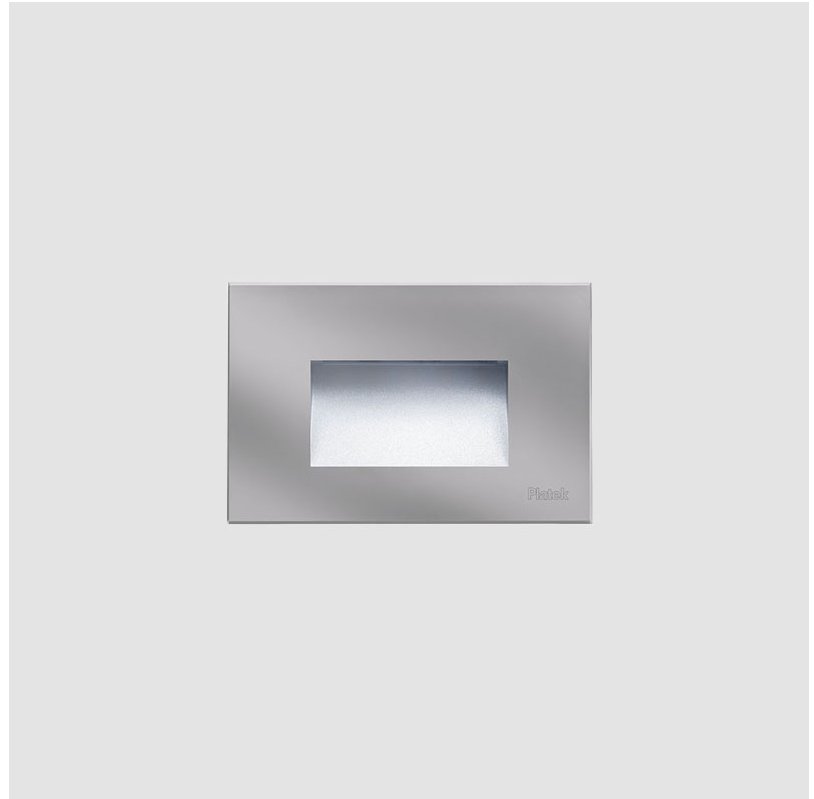

1. To build a product code in our configurator select the specify button on the base model # product page
2. To build a manual product code on this datasheet choose from the options listed below in blue font and add the suffix to the base model #

GENERAL

Series: Spiare _____
Brand: Platek _____
Division: Exterior _____
Mounting Type: Recessed _____
Mounting Location: Wall _____
Subcategory: Pedestrian _____

PHYSICAL

Shape: Square _____
Length (mm): 120 _____
Length (in): 4 3/4 _____
Height (mm): 80 _____
Depth (mm): 37.5 _____
Height (in): 3 1/8 _____
Depth (in): 1 1/2 _____
Light Distribution: Direct _____
Diffuser: Clear tempered glass _____
Fixture Finish: [BLK / WHI / GRY / ANT / BRZ](#) _____
Fixture Material: Aluminum Die Cast _____
Cut-out Measurements: 200 x 44.5mm _____

ELECTRICAL

Lamp Type: LED _____
Input Wattage (W): 6 _____
Dimming: Non-Dimmable _____
Driver Included: No _____
Driver Location: Remote _____
Driver Type: Constant Voltage - 120 Vac _____
Driver Class: Class 2 _____
Housing: ENCP4 _____
Input Voltage (V): 120 _____
Output Voltage (V): 24 _____

LED

Number of LEDs: 1 _____
Color Temperature (°K): 3000 _____
Max. Delivered Lumen (lm): 130 _____
Nominal Lumen (lm): 400 _____
CRI: >80 CRI _____
Lamp Life (hrs): 50000 _____

OPTICAL

Beam Angle: Asymmetrical _____

RATINGS AND CERTIFICATIONS

Certified By: Certified for North American Standards _____
IP rating: IP65 _____
IK Rating: IK05 _____