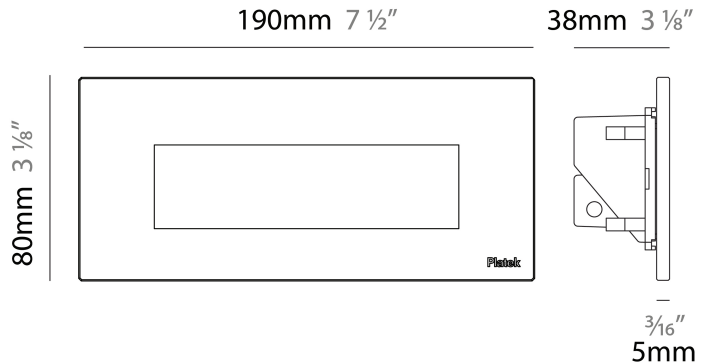

1. To build a product code in our configurator select the specify button on the base model # product page
2. To build a manual product code on this datasheet choose from the options listed below in blue font and add the suffix to the base model #

GENERAL

Series: Spiare _____
Brand: Platek _____
Division: Exterior _____
Mounting Type: Recessed _____
Mounting Location: Wall _____
Subcategory: Pedestrian _____

PHYSICAL

Shape: Square _____
Length (mm): 190 _____
Length (in): 7 ½ _____
Height (mm): 80 _____
Depth (mm): 37.5 _____
Height (in): 3 ⅛ _____
Depth (in): 1 ½ _____
Light Distribution: Direct _____
Diffuser: Clear tempered glass _____
Fixture Finish: BLK / WHI / GRY / ANT / BRZ _____
Fixture Material: Aluminum Die Cast _____
Cut-out Measurements: 200 x 44.5mm _____

ELECTRICAL

Lamp Type: LED _____
Input Wattage (W): 8 _____
Dimming: Non-Dimmable _____
Driver Included: No _____
Driver Location: Remote _____
Driver Type: Constant Voltage - 120 Vac _____
Driver Class: Class 2 _____
Housing: ENCP4 _____
Input Voltage (V): 120 _____
Output Voltage (V): 24 _____

LED

Number of LEDs: 1 _____
Color Temperature (°K): 3000 _____
Max. Delivered Lumen (lm): 150 _____
Nominal Lumen (lm): 550 _____
CRI: >80 CRI _____
Lamp Life (hrs): 50000 _____

OPTICAL

Beam Angle: Asymmetrical _____

RATINGS AND CERTIFICATIONS

Certified By: Certified for North American Standards _____
IP rating: IP65 _____
IK Rating: IK05 _____