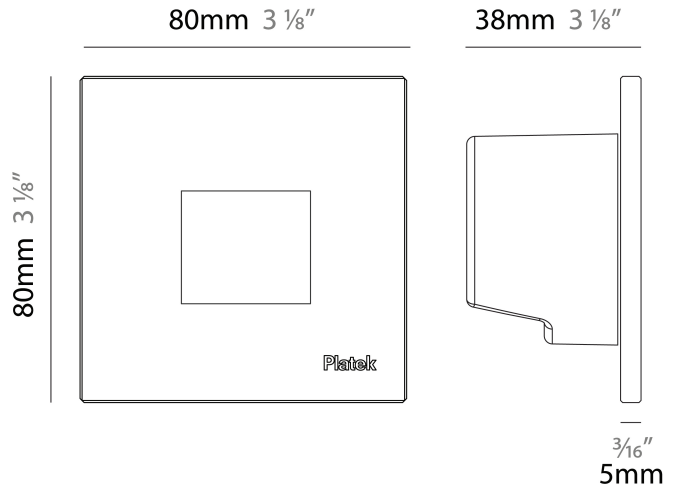

PROJECT	_____
TYPE	_____
SPECIFIER	_____
QUANTITY	_____
DATE	_____

SPIARE RECESSED

E9R144- _____ - _____
base number   Color   Finish
                         Temperature   Options

1. To build a product code in our configurator select the specify button on the base model # product page
2. To build a manual product code on this datasheet choose from the options listed below in blue font and add the suffix to the base model #

GENERAL

Series: Spiare
Brand: Platek
Division: Exterior
Mounting Type: Recessed
Mounting Location: Wall
Subcategory: Pedestrian

PHYSICAL

Shape: Square
Length (mm): 80
Length (in): 3 1/8
Height (mm): 80
Depth (mm): 37.5
Height (in): 3 1/8
Depth (in): 1 1/2
Light Distribution: Asymmetric
Diffuser: Clear tempered glass
Fixture Finish: [BLK / WHI / GRY / COR / ANT / BRZ](#)
Fixture Material: Aluminum Die Cast

ELECTRICAL

Lamp Type: LED (Zhaga Standard)
Input Wattage (W): 2.5
Total Output Wattage (W): 1.9
Dimming: Non-Dimmable
Driver Included: Yes
Driver Location: Remote
Driver Type: Constant Voltage - 120 Vac
Driver Class: Class 2
Input Voltage (V): 120
Output Voltage (V): 24

LED

Number of LEDs: 1
Color Temperature (°K): [2700 / 3000 / 4000](#)
Max. Delivered Lumen (lm): 25
Nominal Lumen (lm): 250 / 260
CRI: >80 CRI
Lamp Life (hrs): 50000

OPTICAL

Beam Angle: Asymmetrical

RATINGS AND CERTIFICATIONS

Certified By: Certified for North American Standards
IP rating: IP65
IK Rating: IK05