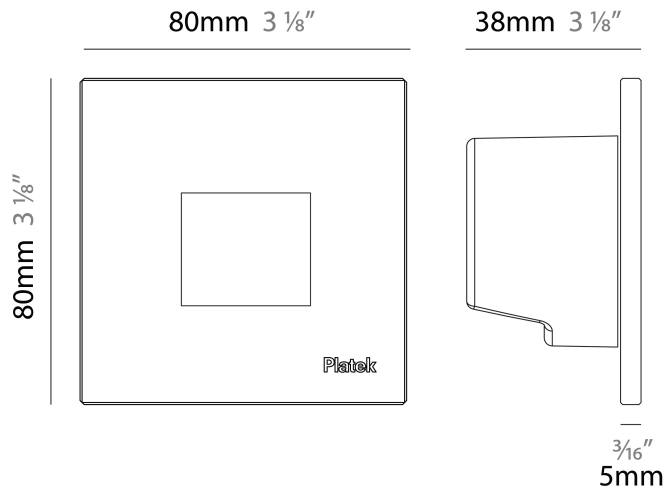

GENERAL

Series: Spiare _____
Brand: Platek _____
Division: Exterior _____
Mounting Type: Recessed _____
Mounting Location: Wall _____
Subcategory: Pedestrian _____

PHYSICAL

Shape: Square _____
Length (mm): 80 _____
Length (in): 3 1/8 _____
Height (mm): 80 _____
Depth (mm): 37.5 _____
Height (in): 3 1/8 _____
Depth (in): 1 1/2 _____
Light Distribution: Direct _____
Diffuser: Clear tempered glass _____
Fixture Finish: BLK / WHI / GRY / COR / ANT / BRZ _____
Fixture Material: Aluminum Die Cast _____
Cut-out Measurements: 200 x 44.5mm _____

ELECTRICAL

Lamp Type: LED (Zhaga Standard) _____
Input Wattage (W): 2.5 _____
Total Output Wattage (W): 1.9 _____
Dimming: Non-Dimmable _____
Driver Included: Yes _____
Driver Location: Remote _____
Driver Type: Constant Voltage - 120 Vac _____
Driver Class: Class 2 _____
Input Voltage (V): 120 _____
Output Voltage (V): 24 _____

LED

Number of LEDs: 1 _____
Color Temperature (°K): 3000 _____
Max. Delivered Lumen (lm): 25 _____
Nominal Lumen (lm): 250 _____
CRI: >80 CRI _____
Lamp Life (hrs): 50000 _____

OPTICAL

Beam Angle: Asymmetrical _____

RATINGS AND CERTIFICATIONS

Certified By: Certified for North American Standards _____
IP rating: IP65 _____
IK Rating: IK05 _____