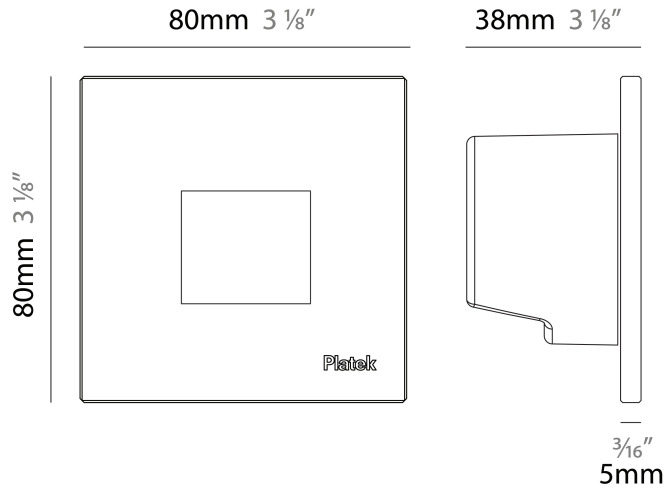

PROJECT
TYPE
SPECIFIER
QUANTITY
DATE

SPIARE RECESSED

E9R147-

base number   Finish
Options

1. To build a product code in our configurator select the specify button on the base model # product page
2. To build a manual product code on this datasheet choose from the options listed below in blue font and add the suffix to the base model #

GENERAL

Series: Spiare
Brand: Platek
Division: Exterior
Mounting Type: Recessed
Mounting Location: Wall
Subcategory: Pedestrian

PHYSICAL

Shape: Square
Length (mm): 80
Length (in): 3 1/8
Height (mm): 80
Depth (mm): 37.5
Height (in): 3 1/8
Depth (in): 1 1/2
Light Distribution: Direct
Diffuser: Clear tempered glass
Fixture Finish: BLK / WHI / GRY / COR / ANT / BRZ
Fixture Material: Aluminum Die Cast

ELECTRICAL

Lamp Type: LED (Zhaga Standard)
Input Wattage (W): 6
Dimming: Non-Dimmable
Driver Included: Yes
Driver Location: Remote
Driver Type: Constant Voltage - 120 Vac
Driver Class: Class 2
Input Voltage (V): 120
Output Voltage (V): 24

LED

Number of LEDs: 1
Color Temperature (°K): 3000
Max. Delivered Lumen (lm): 10
Nominal Lumen (lm): 250
CRI: >80 CRI
Lamp Life (hrs): 50000

OPTICAL

Beam Angle: Asymmetrical

RATINGS AND CERTIFICATIONS

Certified By: Certified for North American Standards
IP rating: IP65
IK Rating: IK05