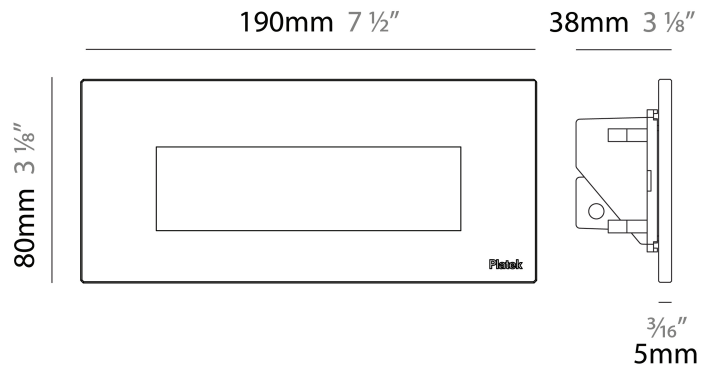

E9R155-

base number _____
Finish Options _____

1. To build a product code in our configurator select the specify button on the base model # product page
2. To build a manual product code on this datasheet choose from the options listed below in blue font and add the suffix to the base model #

GENERAL

Series: Spiare _____
Brand: Platek _____
Division: Exterior _____
Mounting Type: Recessed _____
Mounting Location: Wall _____
Subcategory: Pedestrian _____

PHYSICAL

Shape: Square _____
Length (mm): 190 _____
Length (in): 7 1/2 _____
Height (mm): 80 _____
Depth (mm): 37.5 _____
Height (in): 3 1/8 _____
Depth (in): 1 1/2 _____
Light Distribution: Direct _____
Diffuser: Clear tempered glass _____
Fixture Finish: [BLK / WHI / GRY / COR / ANT / BRZ](#) _____
Fixture Material: Aluminum Die Cast _____

ELECTRICAL

Lamp Type: LED _____
Input Wattage (W): 8 _____
Dimming: Non-Dimmable _____
Driver Included: No _____
Driver Location: Remote _____
Driver Type: Constant Voltage - 120 Vac _____
Driver Class: Class 2 _____
Housing: ENCP4 _____
Input Voltage (V): 120 _____
Output Voltage (V): 24 _____

LED

Number of LEDs: 1 _____
Color Temperature (°K): 3000 _____
Max. Delivered Lumen (lm): 60 _____
Nominal Lumen (lm): 550 _____
CRI: >80 CRI _____
Lamp Life (hrs): 50000 _____

OPTICAL

Beam Angle: Diffused _____

RATINGS AND CERTIFICATIONS

Certified By: Certified for North American Standards _____
IP rating: IP65 _____
IK Rating: IK05 _____