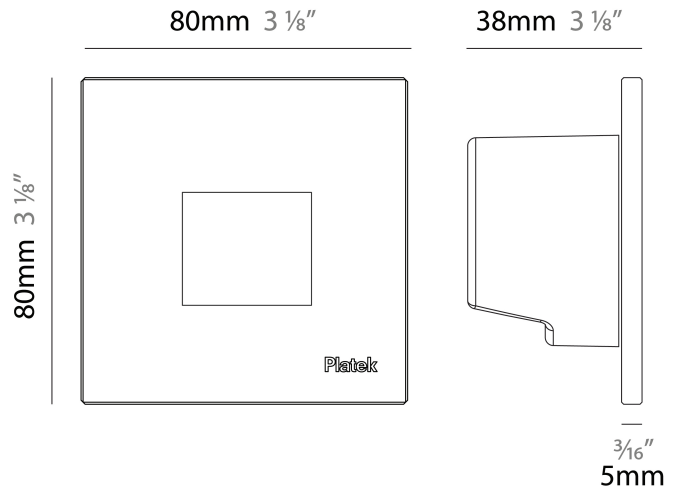

PROJECT	_____
TYPE	_____
SPECIFIER	_____
QUANTITY	_____
DATE	_____

SPIARE RECESSED

E9R146- -

base number   Color   Finish
Temperature   Options

1. To build a product code in our configurator select the specify button on the base model # product page
2. To build a manual product code on this datasheet choose from the options listed below in blue font and add the suffix to the base model #

GENERAL

Series: Spiare
Brand: Platek
Division: Exterior
Mounting Type: Recessed
Mounting Location: Wall
Subcategory: Pedestrian

PHYSICAL

Shape: Square
Length (mm): 80
Length (in): 3 1/8"
Height (mm): 80
Depth (mm): 37.5
Height (in): 3 1/8"
Depth (in): 1 1/2"
Light Distribution: Direct
Diffuser: Clear tempered glass
Fixture Finish: [BLK / WHI / GRY / COR / ANT / BRZ](#)
Fixture Material: Aluminum Die Cast

ELECTRICAL

Lamp Type: LED (Zhaga Standard)
Input Wattage (W): 2.5
Total Output Wattage (W): 1.9
Dimming: Non-Dimmable
Driver Included: Yes
Driver Location: Remote
Driver Type: Constant Voltage - 120 Vac
Driver Class: Class 2
Input Voltage (V): 120
Output Voltage (V): 24

LED

Number of LEDs: 1
Color Temperature (°K): [2700 / 3000 / 4000](#)
Max. Delivered Lumen (lm): 10
Nominal Lumen (lm): 250 / 260
CRI: >80 CRI
Lamp Life (hrs): 50000

OPTICAL

Beam Angle: Diffused

RATINGS AND CERTIFICATIONS

Certified By: Certified for North American Standards
IP rating: IP65
IK Rating: IK05