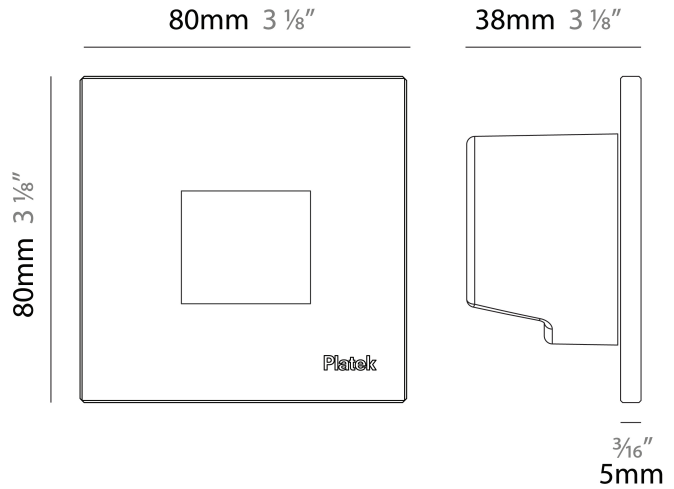

SPIARE RECESSED

E9R144- -

base number
Color   Finish
Temperature   Options

1. To build a product code in our configurator select the specify button on the base model # product page
2. To build a manual product code on this datasheet choose from the options listed below in blue font and add the suffix to the base model #

GENERAL

Series: Spiare
Brand: Platek
Division: Exterior
Mounting Type: Recessed
Mounting Location: Wall
Subcategory: Pedestrian

PHYSICAL

Shape: Square
Length (mm): 80
Length (in): 3 1/8"
Height (mm): 80
Depth (mm): 37.5
Height (in): 3 1/8"
Depth (in): 1 1/2"
Light Distribution: Asymmetric
Diffuser: Clear tempered glass
Fixture Finish: [BLK / WHI / GRY / COR / ANT / BRZ](#)
Fixture Material: Aluminum Die Cast

ELECTRICAL

Lamp Type: LED (Zhaga Standard)
Input Wattage (W): 2.5
Total Output Wattage (W): 1.9
Dimming: Non-Dimmable
Driver Included: Yes
Driver Location: Remote
Driver Type: Constant Voltage - 120 Vac
Driver Class: Class 2
Input Voltage (V): 120
Output Voltage (V): 24

LED

Number of LEDs: 1
Color Temperature (°K): [2700 / 3000 / 4000](#)
Max. Delivered Lumen (lm): 25
Nominal Lumen (lm): 250 / 260
CRI: >80 CRI
Lamp Life (hrs): 50000

OPTICAL

Beam Angle: Asymmetrical

RATINGS AND CERTIFICATIONS

Certified By: Certified for North American Standards
IP rating: IP65
IK Rating: IK05