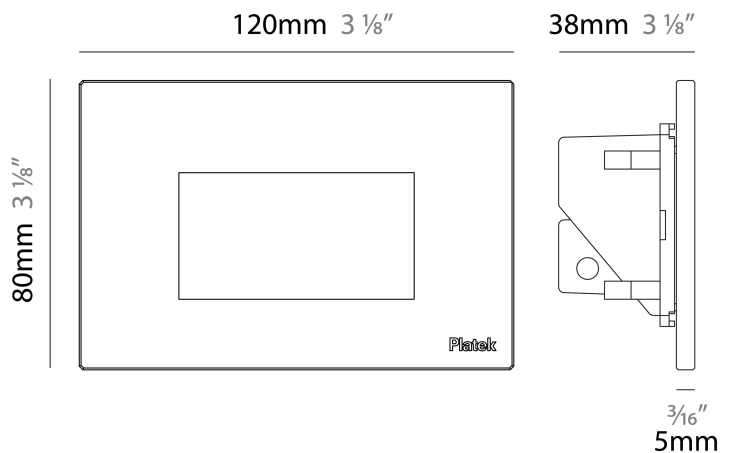

1. To build a product code in our configurator select the specify button on the base model # product page
2. To build a manual product code on this datasheet choose from the options listed below in blue font and add the suffix to the base model #

GENERAL

Series: Spiare _____
Brand: Platek _____
Division: Exterior _____
Mounting Type: Recessed _____
Mounting Location: Wall _____
Subcategory: Pedestrian _____

PHYSICAL

Shape: Square _____
Length (mm): 120 _____
Length (in): 4 ¾ _____
Height (mm): 80 _____
Depth (mm): 37.5 _____
Height (in): 3 ⅛ _____
Depth (in): 1 ½ _____
Light Distribution: Direct _____
Diffuser: Clear tempered glass _____
Fixture Finish: [BLK / WHI / GRY / COR / ANT / BRZ](#) _____
Fixture Material: Aluminum Die Cast _____
Cut-out Measurements: 200 x 44.5mm _____

ELECTRICAL

Lamp Type: LED _____
Input Wattage (W): 6 _____
Dimming: Non-Dimmable _____
Driver Included: No _____
Driver Location: Remote _____
Driver Type: Constant Voltage - 120 Vac _____
Driver Class: Class 2 _____
Housing: ENCP4 _____
Input Voltage (V): 120 _____
Output Voltage (V): 24 _____

LED

Number of LEDs: 1 _____
Color Temperature (°K): 3000 _____
Max. Delivered Lumen (lm): 130 _____
Nominal Lumen (lm): 400 _____
CRI: >80 CRI _____
Lamp Life (hrs): 50000 _____

OPTICAL

Beam Angle: Asymmetrical _____

RATINGS AND CERTIFICATIONS

Certified By: Certified for North American Standards _____
IP rating: IP65 _____
IK Rating: IK05 _____