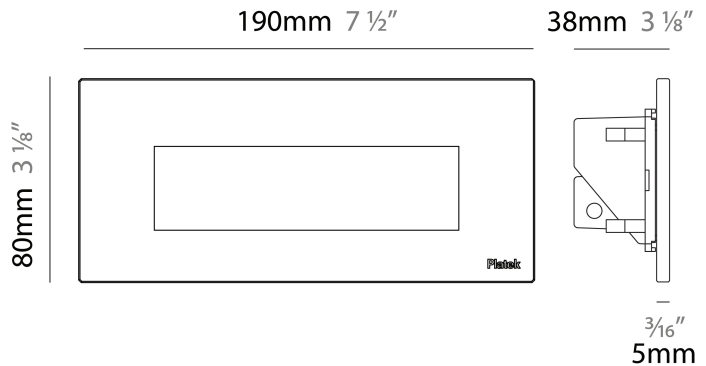

PROJECT
TYPE
SPECIFIER
QUANTITY
DATE

SPIARE RECESSED

E9R154-

base number   Color   Finish
Temperature   Options

1. To build a product code in our configurator select the specify button on the base model # product page
2. To build a manual product code on this datasheet choose from the options listed below in blue font and add the suffix to the base model #

GENERAL

Series: Spiare
Brand: Platek
Division: Exterior
Mounting Type: Recessed
Mounting Location: Wall
Subcategory: Pedestrian

PHYSICAL

Shape: Square
Length (mm): 190
Length (in): 7 ½
Height (mm): 80
Depth (mm): 37.5
Height (in): 3 ⅛
Depth (in): 1 ½
Light Distribution: Direct
Diffuser: Clear tempered glass
Fixture Finish: [BLK](#) / [WHI](#) / [GRY](#) / [COR](#) / [ANT](#) / [BRZ](#)
Fixture Material: Aluminum Die Cast

ELECTRICAL

Lamp Type: LED
Input Wattage (W): 8
Dimming: Non-Dimmable
Driver Included: No
Driver Location: Remote
Driver Type: Constant Voltage - 120 Vac
Driver Class: Class 2
Housing: ENCP4
Input Voltage (V): 120
Output Voltage (V): 24

LED

Number of LEDs: 1
Color Temperature (°K): [2700](#) / [3000](#) / [4000](#)
Max. Delivered Lumen (lm): 60
Nominal Lumen (lm): 550
CRI: >80 CRI
Lamp Life (hrs): 50000

OPTICAL

Beam Angle: Diffused

RATINGS AND CERTIFICATIONS

Certified By: Certified for North American Standards
IP rating: IP65
IK Rating: IK05