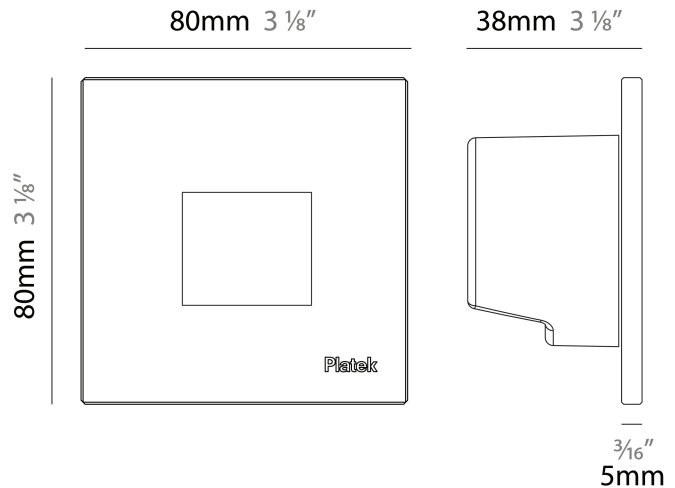

PROJECT	_____
TYPE	_____
SPECIFIER	_____
QUANTITY	_____
DATE	_____

SPIARE RECESSED

E9R146- _____ - _____
base number   Color   Finish
                          Temperature   Options

1. To build a product code in our configurator select the specify button on the base model # product page
2. To build a manual product code on this datasheet choose from the options listed below in blue font and add the suffix to the base model #

GENERAL

Series: Spiare
Brand: Platek
Division: Exterior
Mounting Type: Recessed
Mounting Location: Wall
Subcategory: Pedestrian

PHYSICAL

Shape: Square
Length (mm): 80
Length (in): 3 1/8
Height (mm): 80
Depth (mm): 37.5
Height (in): 3 1/8
Depth (in): 1 1/2
Light Distribution: Direct
Diffuser: Clear tempered glass
Fixture Finish: [BLK / WHI / GRY / COR / ANT / BRZ](#)
Fixture Material: Aluminum Die Cast

ELECTRICAL

Lamp Type: LED (Zhaga Standard)
Input Wattage (W): 2.5
Total Output Wattage (W): 1.9
Dimming: Non-Dimmable
Driver Included: Yes
Driver Location: Remote
Driver Type: Constant Voltage - 120 Vac
Driver Class: Class 2
Input Voltage (V): 120
Output Voltage (V): 24

LED

Number of LEDs: 1
Color Temperature (°K): [2700 / 3000 / 4000](#)
Max. Delivered Lumen (lm): 10
Nominal Lumen (lm): 250 / 260
CRI: >80 CRI
Lamp Life (hrs): 50000

OPTICAL

Beam Angle: Diffused

RATINGS AND CERTIFICATIONS

Certified By: Certified for North American Standards
IP rating: IP65
IK Rating: IK05