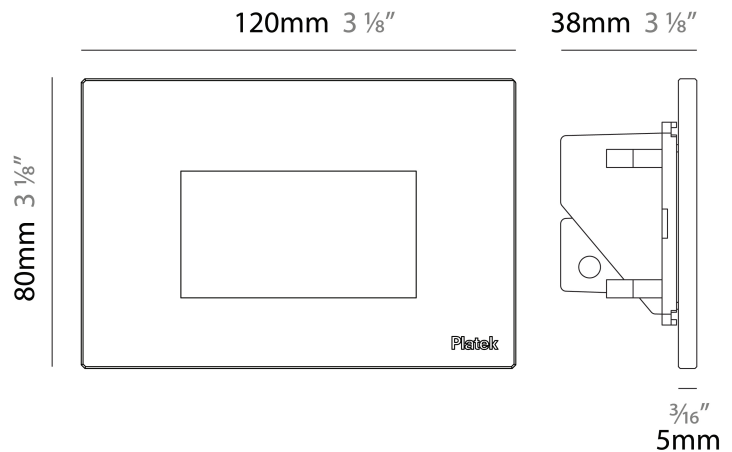

PROJECT	_____
TYPE	_____
SPECIFIER	_____
QUANTITY	_____
DATE	_____

SPIARE RECESSED

E9R150- _____ - _____
base number   Color   Finish
                         Temperature   Options

1. To build a product code in our configurator select the specify button on the base model # product page
2. To build a manual product code on this datasheet choose from the options listed below in blue font and add the suffix to the base model #

GENERAL

Series: Spiare
Brand: Platek
Division: Exterior
Mounting Type: Recessed
Mounting Location: Wall
Subcategory: Pedestrian

PHYSICAL

Shape: Square
Length (mm): 120
Length (in): 4 ¾
Height (mm): 80
Depth (mm): 37.5
Height (in): 3 ⅛
Depth (in): 1 ½
Light Distribution: Direct
Diffuser: Clear tempered glass
Fixture Finish: [BLK / WHI / GRY / COR / ANT / BRZ](#)
Fixture Material: Aluminum Die Cast

ELECTRICAL

Lamp Type: LED
Input Wattage (W): 6
Dimming: Non-Dimmable
Driver Included: No
Driver Location: Remote
Driver Type: Constant Voltage - 120 Vac
Driver Class: Class 2
Housing: ENCP4
Input Voltage (V): 120
Output Voltage (V): 24

LED

Number of LEDs: 1
Color Temperature (°K): [2700 / 3000 / 4000](#)
Max. Delivered Lumen (lm): 50
Nominal Lumen (lm): 400/415
CRI: >80 CRI
Lamp Life (hrs): 50000

OPTICAL

Beam Angle: Diffused

RATINGS AND CERTIFICATIONS

Certified By: Certified for North American Standards
IP rating: IP65
IK Rating: IK05