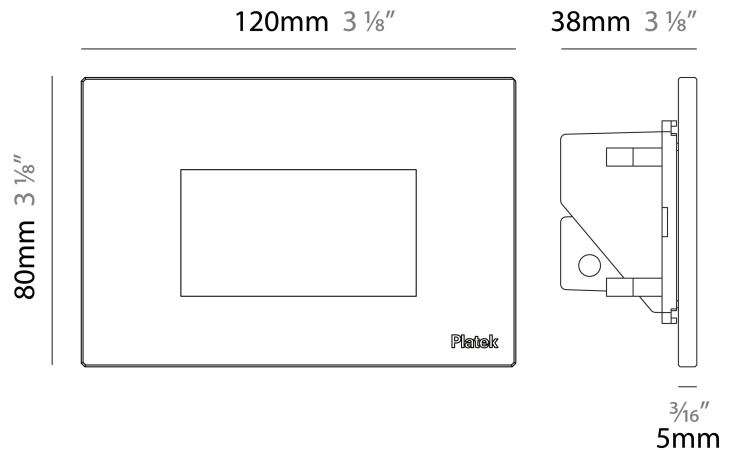

PROJECT
TYPE
SPECIFIER
QUANTITY
DATE

SPIARE RECESSED

E9R151-

base number   Finish
Options

1. To build a product code in our configurator select the specify button on the base model # product page
2. To build a manual product code on this datasheet choose from the options listed below in blue font and add the suffix to the base model #

GENERAL

Series: Spiare
Brand: Platek
Division: Exterior
Mounting Type: Recessed
Mounting Location: Wall
Subcategory: Pedestrian

PHYSICAL

Shape: Square
Length (mm): 120
Length (in): 4 3/4
Height (mm): 80
Depth (mm): 37.5
Height (in): 3 1/8
Depth (in): 1 1/2
Light Distribution: Direct
Diffuser: Clear tempered glass
Fixture Finish: [BLK / WHI / GRY / COR / ANT / BRZ](#)
Fixture Material: Aluminum Die Cast

ELECTRICAL

Lamp Type: LED
Input Wattage (W): 6
Dimming: Non-Dimmable
Driver Included: No
Driver Location: Remote
Driver Type: Constant Voltage - 120 Vac
Driver Class: Class 2
Housing: ENCP4
Input Voltage (V): 120
Output Voltage (V): 24

LED

Number of LEDs: 1
Color Temperature (°K): 3000
Max. Delivered Lumen (lm): 50
Nominal Lumen (lm): 250
CRI: >80 CRI
Lamp Life (hrs): 50000

OPTICAL

Beam Angle: Asymmetrical

RATINGS AND CERTIFICATIONS

Certified By: Certified for North American Standards
IP rating: IP65
IK Rating: IK05