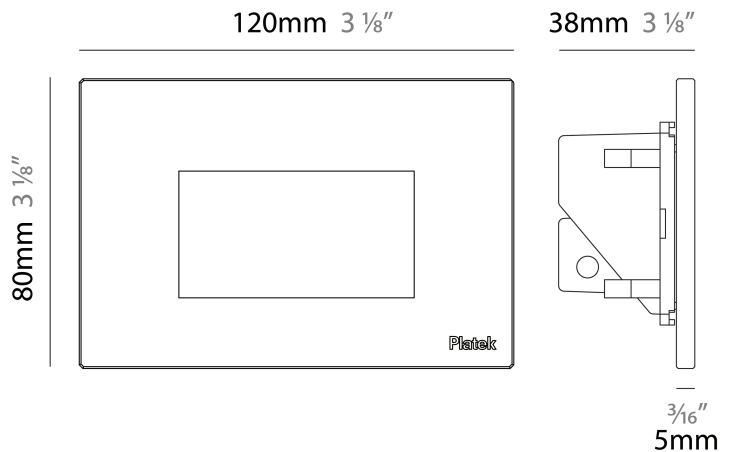

PROJECT	_____
TYPE	_____
SPECIFIER	_____
QUANTITY	_____
DATE	_____

SPIARE RECESSED

E9R150- -

base number   Color   Finish
Temperature   Options

1. To build a product code in our configurator select the specify button on the base model # product page
2. To build a manual product code on this datasheet choose from the options listed below in blue font and add the suffix to the base model #

GENERAL

Series: Spiare
Brand: Platek
Division: Exterior
Mounting Type: Recessed
Mounting Location: Wall
Subcategory: Pedestrian

PHYSICAL

Shape: Square
Length (mm): 120
Length (in): 4 3/4
Height (mm): 80
Depth (mm): 37.5
Height (in): 3 1/8
Depth (in): 1 1/2
Light Distribution: Direct
Diffuser: Clear tempered glass
Fixture Finish: [BLK / WHI / GRY / COR / ANT / BRZ](#)
Fixture Material: Aluminum Die Cast

ELECTRICAL

Lamp Type: LED
Input Wattage (W): 6
Dimming: Non-Dimmable
Driver Included: No
Driver Location: Remote
Driver Type: Constant Voltage - 120 Vac
Driver Class: Class 2
Housing: ENCP4
Input Voltage (V): 120
Output Voltage (V): 24

LED

Number of LEDs: 1
Color Temperature (°K): [2700 / 3000 / 4000](#)
Max. Delivered Lumen (lm): 50
Nominal Lumen (lm): 400/415
CRI: >80 CRI
Lamp Life (hrs): 50000

OPTICAL

Beam Angle: Diffused

RATINGS AND CERTIFICATIONS

Certified By: Certified for North American Standards
IP rating: IP65
IK Rating: IK05