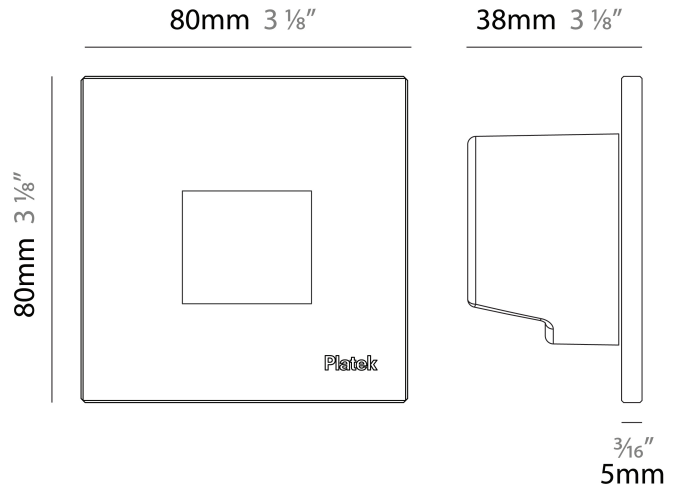

E9R147-

base number   Finish
Options

1. To build a product code in our configurator select the specify button on the base model # product page
2. To build a manual product code on this datasheet choose from the options listed below in blue font and add the suffix to the base model #

GENERAL

Series: Spiare _____
Brand: Platek _____
Division: Exterior _____
Mounting Type: Recessed _____
Mounting Location: Wall _____
Subcategory: Pedestrian _____

PHYSICAL

Shape: Square _____
Length (mm): 80 _____
Length (in): 3 1/8 _____
Height (mm): 80 _____
Depth (mm): 37.5 _____
Height (in): 3 1/8 _____
Depth (in): 1 1/2 _____
Light Distribution: Direct _____
Diffuser: Clear tempered glass _____
Fixture Finish: [BLK / WHI / GRY / COR / ANT / BRZ](#) _____
Fixture Material: Aluminum Die Cast _____

ELECTRICAL

Lamp Type: LED (Zhaga Standard) _____
Input Wattage (W): 6 _____
Dimming: Non-Dimmable _____
Driver Included: Yes _____
Driver Location: Remote _____
Driver Type: Constant Voltage - 120 Vac _____
Driver Class: Class 2 _____
Input Voltage (V): 120 _____
Output Voltage (V): 24 _____

LED

Number of LEDs: 1 _____
Color Temperature (°K): 3000 _____
Max. Delivered Lumen (lm): 10 _____
Nominal Lumen (lm): 250 _____
CRI: >80 CRI _____
Lamp Life (hrs): 50000 _____

OPTICAL

Beam Angle: Asymmetrical _____

RATINGS AND CERTIFICATIONS

Certified By: Certified for North American Standards _____
IP rating: IP65 _____
IK Rating: IK05 _____