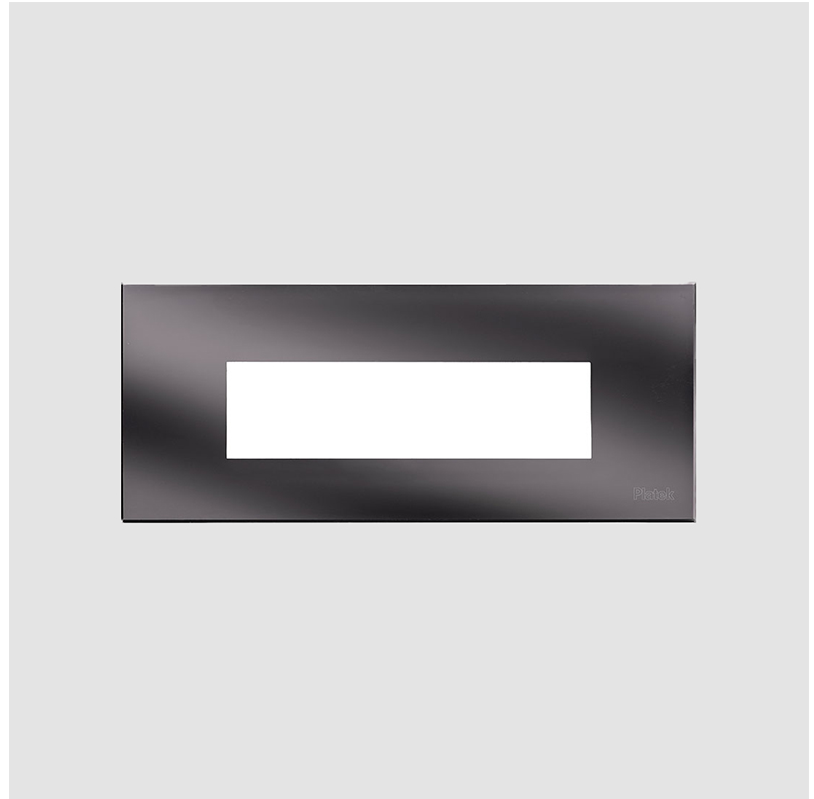

SPIARE RECESSED

E9R155-

base number   Finish
Options

1. To build a product code in our configurator select the specify button on the base model # product page
2. To build a manual product code on this datasheet choose from the options listed below in blue font and add the suffix to the base model #

GENERAL

Series: Spiare _____
Brand: Platek _____
Division: Exterior _____
Mounting Type: Recessed _____
Mounting Location: Wall _____
Subcategory: Pedestrian _____

PHYSICAL

Shape: Square _____
Length (mm): 190 _____
Length (in): 7 ½ _____
Height (mm): 80 _____
Depth (mm): 37.5 _____
Height (in): 3 ⅛ _____
Depth (in): 1 ½ _____
Light Distribution: Direct _____
Diffuser: Clear tempered glass _____
Fixture Finish: [BLK / WHI / GRY / COR / ANT / BRZ](#) _____
Fixture Material: Aluminum Die Cast _____

ELECTRICAL

Lamp Type: LED _____
Input Wattage (W): 8 _____
Dimming: Non-Dimmable _____
Driver Included: No _____
Driver Location: Remote _____
Driver Type: Constant Voltage - 120 Vac _____
Driver Class: Class 2 _____
Housing: ENCP4 _____
Input Voltage (V): 120 _____
Output Voltage (V): 24 _____

LED

Number of LEDs: 1 _____
Color Temperature (°K): 3000 _____
Max. Delivered Lumen (lm): 60 _____
Nominal Lumen (lm): 550 _____
CRI: >80 CRI _____
Lamp Life (hrs): 50000 _____

OPTICAL

Beam Angle: Diffused _____

RATINGS AND CERTIFICATIONS

Certified By: Certified for North American Standards _____
IP rating: IP65 _____
IK Rating: IK05 _____