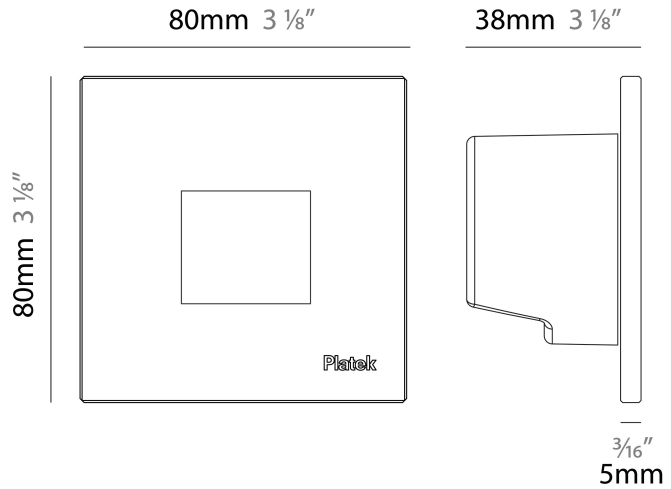

SPIARE RECESSED

E9R144- -

base number   Color   Finish
Temperature   Options

1. To build a product code in our configurator select the specify button on the base model # product page
2. To build a manual product code on this datasheet choose from the options listed below in blue font and add the suffix to the base model #

GENERAL

Series: Spiare
Brand: Platek
Division: Exterior
Mounting Type: Recessed
Mounting Location: Wall
Subcategory: Pedestrian

PHYSICAL

Shape: Square
Length (mm): 80
Length (in): 3 1/8
Height (mm): 80
Depth (mm): 37.5
Height (in): 3 1/8
Depth (in): 1 1/2
Light Distribution: Asymmetric
Diffuser: Clear tempered glass
Fixture Finish: [BLK / WHI / GRY / COR / ANT / BRZ](#)
Fixture Material: Aluminum Die Cast

ELECTRICAL

Lamp Type: LED (Zhaga Standard)
Input Wattage (W): 2.5
Total Output Wattage (W): 1.9
Dimming: Non-Dimmable
Driver Included: Yes
Driver Location: Remote
Driver Type: Constant Voltage - 120 Vac
Driver Class: Class 2
Input Voltage (V): 120
Output Voltage (V): 24

LED

Number of LEDs: 1
Color Temperature (°K): [2700 / 3000 / 4000](#)
Max. Delivered Lumen (lm): 25
Nominal Lumen (lm): 250 / 260
CRI: >80 CRI
Lamp Life (hrs): 50000

OPTICAL

Beam Angle: Asymmetrical

RATINGS AND CERTIFICATIONS

Certified By: Certified for North American Standards
IP rating: IP65
IK Rating: IK05