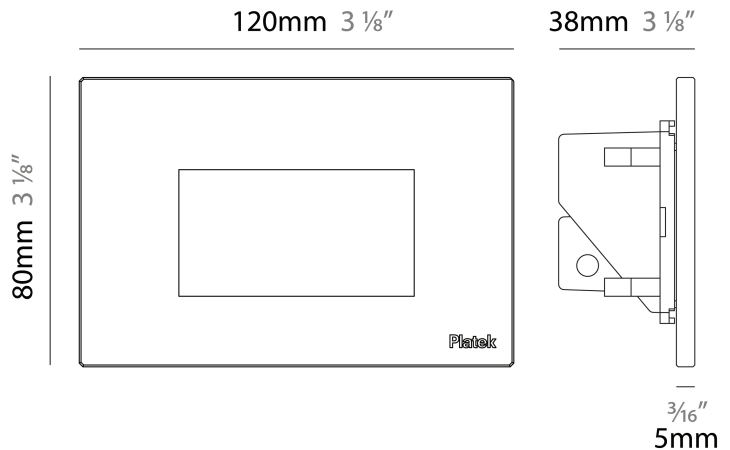

SPIARE RECESSED

E9R148- -

base number   Color   Finish
Temperature   Options

1. To build a product code in our configurator select the specify button on the base model # product page
2. To build a manual product code on this datasheet choose from the options listed below in blue font and add the suffix to the base model #

GENERAL

Series: Spiare
Brand: Platek
Division: Exterior
Mounting Type: Recessed
Mounting Location: Wall
Subcategory: Pedestrian

PHYSICAL

Shape: Square
Length (mm): 120
Length (in): 4 3/4
Height (mm): 80
Depth (mm): 37.5
Height (in): 3 1/8
Depth (in): 1 1/2
Light Distribution: Asymmetric
Diffuser: Clear tempered glass
Fixture Finish: [BLK / WHI / GRY / COR / ANT / BRZ](#)
Fixture Material: Aluminum Die Cast

ELECTRICAL

Lamp Type: LED
Input Wattage (W): 6
Dimming: Non-Dimmable
Driver Included: No
Driver Location: Remote
Driver Type: Constant Voltage - 120 Vac
Driver Class: Class 2
Housing: ENCP4
Input Voltage (V): 120 - 277
Output Voltage (V): 24

LED

Number of LEDs: 1
Color Temperature (°K): [2700 / 3000 / 4000](#)
Max. Delivered Lumen (lm): 130
Nominal Lumen (lm): 400 / 415
CRI: >80 CRI
Lamp Life (hrs): 50000

OPTICAL

Beam Angle: Asymmetrical

RATINGS AND CERTIFICATIONS

Certified By: Certified for North American Standards
IP rating: IP65
IK Rating: IK05