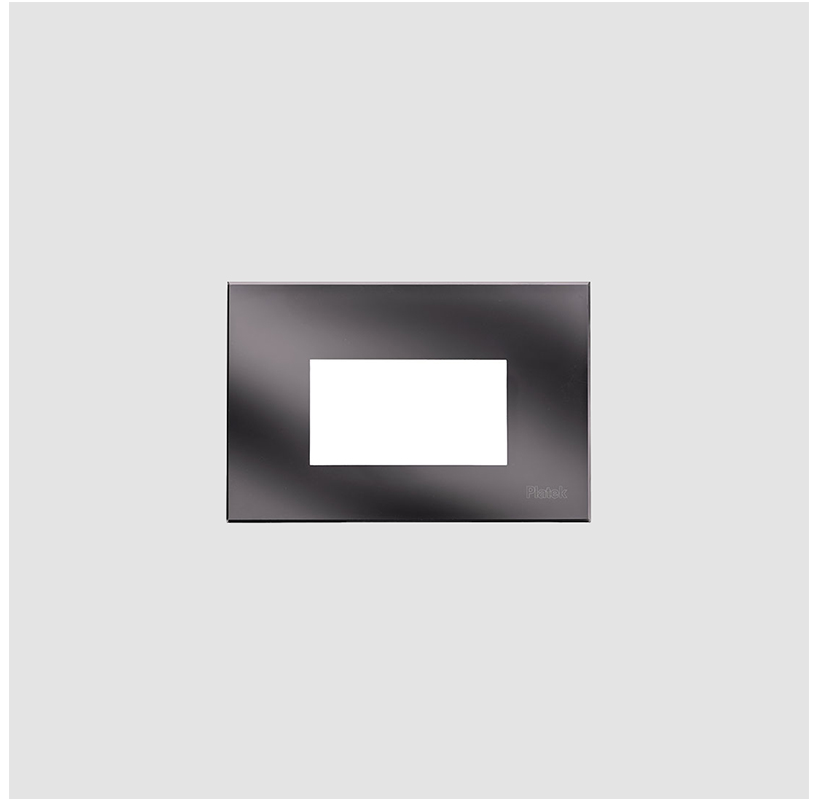

PROJECT
TYPE
SPECIFIER
QUANTITY
DATE

SPIARE RECESSED

E9R149-

base number   Finish
Options

1. To build a product code in our configurator select the specify button on the base model # product page
2. To build a manual product code on this datasheet choose from the options listed below in blue font and add the suffix to the base model #

GENERAL

Series: Spiare
Brand: Platek
Division: Exterior
Mounting Type: Recessed
Mounting Location: Wall
Subcategory: Pedestrian

PHYSICAL

Shape: Square
Length (mm): 120
Length (in): 4 3/4
Height (mm): 80
Depth (mm): 37.5
Height (in): 3 1/8
Depth (in): 1 1/2
Light Distribution: Direct
Diffuser: Clear tempered glass
Fixture Finish: BLK / WHI / GRY / COR / ANT / BRZ
Fixture Material: Aluminum Die Cast
Cut-out Measurements: 200 x 44.5mm

ELECTRICAL

Lamp Type: LED
Input Wattage (W): 6
Dimming: Non-Dimmable
Driver Included: No
Driver Location: Remote
Driver Type: Constant Voltage - 120 Vac
Driver Class: Class 2
Housing: ENCP4
Input Voltage (V): 120
Output Voltage (V): 24

LED

Number of LEDs: 1
Color Temperature (°K): 3000
Max. Delivered Lumen (lm): 130
Nominal Lumen (lm): 400
CRI: >80 CRI
Lamp Life (hrs): 50000

OPTICAL

Beam Angle: Asymmetrical

RATINGS AND CERTIFICATIONS

Certified By: Certified for North American Standards
IP rating: IP65
IK Rating: IK05