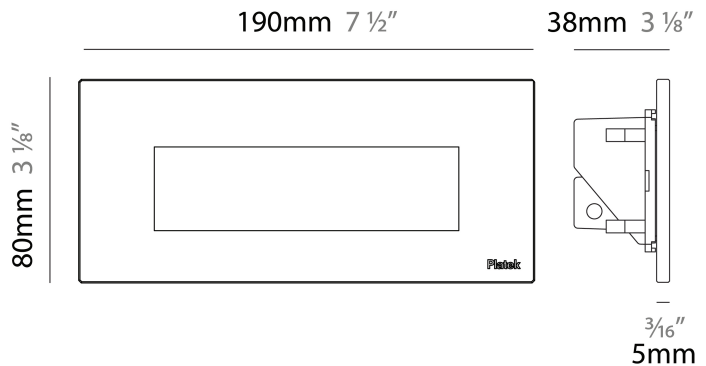

1. To build a product code in our configurator select the specify button on the base model # product page
2. To build a manual product code on this datasheet choose from the options listed below in blue font and add the suffix to the base model #

GENERAL

Series: Spiare _____
Brand: Platek _____
Division: Exterior _____
Mounting Type: Recessed _____
Mounting Location: Wall _____
Subcategory: Pedestrian _____

PHYSICAL

Shape: Square _____
Length (mm): 190 _____
Length (in): 7 ½ _____
Height (mm): 80 _____
Depth (mm): 37.5 _____
Height (in): 3 ⅛ _____
Depth (in): 1 ½ _____
Light Distribution: Direct _____
Diffuser: Clear tempered glass _____
Fixture Finish: [BLK / WHI / GRY / COR / ANT / BRZ](#) _____
Fixture Material: Aluminum Die Cast _____
Cut-out Measurements: 200 x 44.5mm _____

ELECTRICAL

Lamp Type: LED _____
Input Wattage (W): 8 _____
Dimming: Non-Dimmable _____
Driver Included: No _____
Driver Location: Remote _____
Driver Type: Constant Voltage - 120 Vac _____
Driver Class: Class 2 _____
Housing: ENCP4 _____
Input Voltage (V): 120 _____
Output Voltage (V): 24 _____

LED

Number of LEDs: 1 _____
Color Temperature (°K): 3000 _____
Max. Delivered Lumen (lm): 150 _____
Nominal Lumen (lm): 550 _____
CRI: >80 CRI _____
Lamp Life (hrs): 50000 _____

OPTICAL

Beam Angle: Asymmetrical _____

RATINGS AND CERTIFICATIONS

Certified By: Certified for North American Standards _____
IP rating: IP65 _____
IK Rating: IK05 _____