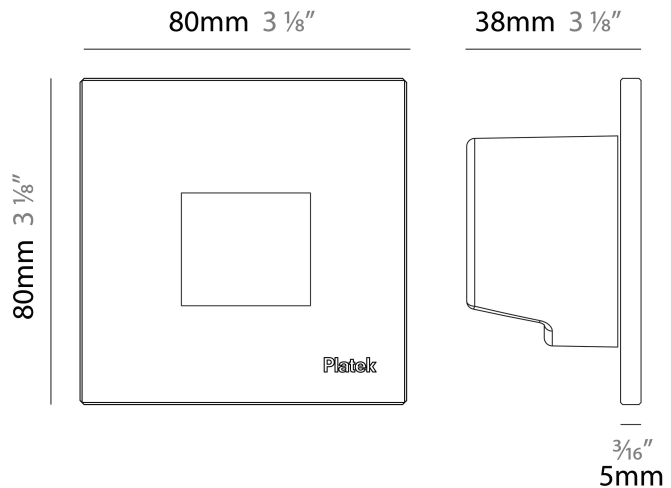

PROJECT	_____
TYPE	_____
SPECIFIER	_____
QUANTITY	_____
DATE	_____

SPIARE RECESSED

E9R144- -

base number
Color   Temperature   Finish   Options

1. To build a product code in our configurator select the specify button on the base model # product page
2. To build a manual product code on this datasheet choose from the options listed below in blue font and add the suffix to the base model #

GENERAL

Series: Spiare
Brand: Platek
Division: Exterior
Mounting Type: Recessed
Mounting Location: Wall
Subcategory: Pedestrian

PHYSICAL

Shape: Square
Length (mm): 80
Length (in): 3 1/8"
Height (mm): 80
Depth (mm): 37.5
Height (in): 3 1/8"
Depth (in): 1 1/2"
Light Distribution: Asymmetric
Diffuser: Clear tempered glass
Fixture Finish: [BLK / WHI / GRY / COR / ANT / BRZ](#)
Fixture Material: Aluminum Die Cast

ELECTRICAL

Lamp Type: LED (Zhaga Standard)
Input Wattage (W): 2.5
Total Output Wattage (W): 1.9
Dimming: Non-Dimmable
Driver Included: Yes
Driver Location: Remote
Driver Type: Constant Voltage - 120 Vac
Driver Class: Class 2
Input Voltage (V): 120
Output Voltage (V): 24

LED

Number of LEDs: 1
Color Temperature (°K): [2700 / 3000 / 4000](#)
Max. Delivered Lumen (lm): 25
Nominal Lumen (lm): 250 / 260
CRI: >80 CRI
Lamp Life (hrs): 50000

OPTICAL

Beam Angle: Asymmetrical

RATINGS AND CERTIFICATIONS

Certified By: Certified for North American Standards
IP rating: IP65
IK Rating: IK05