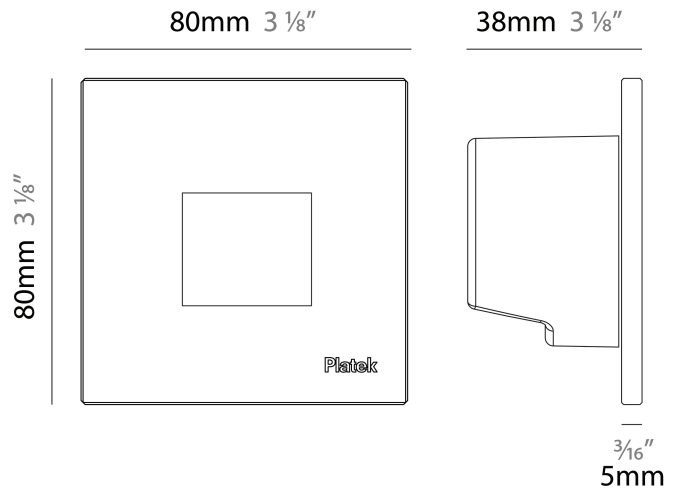

GENERAL

Series: Spiare _____
Brand: Platek _____
Division: Exterior _____
Mounting Type: Recessed _____
Mounting Location: Wall _____
Subcategory: Pedestrian _____

PHYSICAL

Shape: Square _____
Length (mm): 80 _____
Length (in): 3 1/8 _____
Height (mm): 80 _____
Depth (mm): 37.5 _____
Height (in): 3 1/8 _____
Depth (in): 1 1/2 _____
Light Distribution: Direct _____
Diffuser: Clear tempered glass _____
Fixture Finish: [BLK / WHI / GRY / COR / ANT / BRZ](#) _____
Fixture Material: Aluminum Die Cast _____
Cut-out Measurements: 200 x 44.5mm _____

ELECTRICAL

Lamp Type: LED (Zhaga Standard) _____
Input Wattage (W): 2.5 _____
Total Output Wattage (W): 1.9 _____
Dimming: Non-Dimmable _____
Driver Included: Yes _____
Driver Location: Remote _____
Driver Type: Constant Voltage - 120 Vac _____
Driver Class: Class 2 _____
Input Voltage (V): 120 _____
Output Voltage (V): 24 _____

LED

Number of LEDs: 1 _____
Color Temperature (°K): 3000 _____
Max. Delivered Lumen (lm): 25 _____
Nominal Lumen (lm): 250 _____
CRI: >80 CRI _____
Lamp Life (hrs): 50000 _____

OPTICAL

Beam Angle: Asymmetrical _____

RATINGS AND CERTIFICATIONS

Certified By: Certified for North American Standards _____
IP rating: IP65 _____
IK Rating: IK05 _____