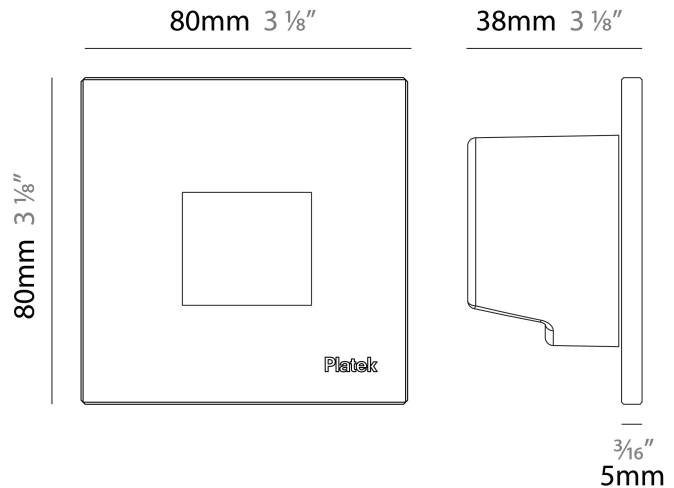

PROJECT _____
TYPE _____
SPECIFIER _____
QUANTITY _____
DATE _____

SPIARE RECESSED

E9R146- _____ - _____
base number   Color   Finish
                         Temperature   Options

1. To build a product code in our configurator select the specify button on the base model # product page
2. To build a manual product code on this datasheet choose from the options listed below in blue font and add the suffix to the base model #

GENERAL

Series: Spiare
Brand: Platek
Division: Exterior
Mounting Type: Recessed
Mounting Location: Wall
Subcategory: Pedestrian

PHYSICAL

Shape: Square
Length (mm): 80
Length (in): 3 1/8"
Height (mm): 80
Depth (mm): 37.5
Height (in): 3 1/8"
Depth (in): 1 1/2"
Light Distribution: Direct
Diffuser: Clear tempered glass
Fixture Finish: [BLK / WHI / GRY / COR / ANT / BRZ](#)
Fixture Material: Aluminum Die Cast

ELECTRICAL

Lamp Type: LED (Zhaga Standard)
Input Wattage (W): 2.5
Total Output Wattage (W): 1.9
Dimming: Non-Dimmable
Driver Included: Yes
Driver Location: Remote
Driver Type: Constant Voltage - 120 Vac
Driver Class: Class 2
Input Voltage (V): 120
Output Voltage (V): 24

LED

Number of LEDs: 1
Color Temperature (°K): [2700 / 3000 / 4000](#)
Max. Delivered Lumen (lm): 10
Nominal Lumen (lm): 250 / 260
CRI: >80 CRI
Lamp Life (hrs): 50000

OPTICAL

Beam Angle: Diffused

RATINGS AND CERTIFICATIONS

Certified By: Certified for North American Standards
IP rating: IP65
IK Rating: IK05