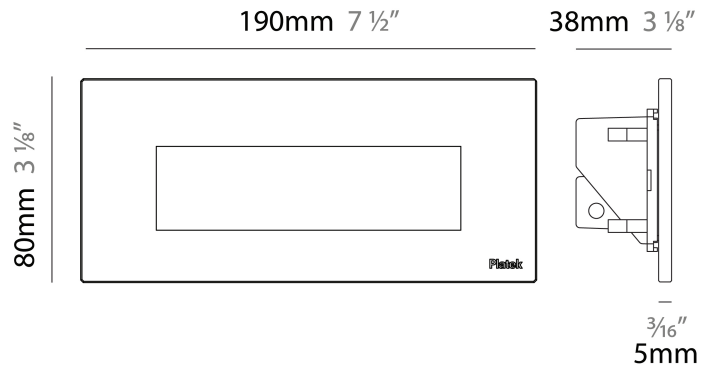

PROJECT
TYPE
SPECIFIER
QUANTITY
DATE

SPIARE RECESSED

E9R152-

base number   Color   Finish
Temperature   Options

1. To build a product code in our configurator select the specify button on the base model # product page
2. To build a manual product code on this datasheet choose from the options listed below in blue font and add the suffix to the base model #

GENERAL

Series: Spiare
Brand: Platek
Division: Exterior
Mounting Type: Recessed
Mounting Location: Wall
Subcategory: Pedestrian

PHYSICAL

Shape: Square
Length (mm): 190
Length (in): 7 1/2
Height (mm): 80
Depth (mm): 37.5
Height (in): 3 1/8
Depth (in): 1 1/2
Light Distribution: Asymmetric
Diffuser: Clear tempered glass
Fixture Finish: BLK / WHI / GRY / COR / ANT / BRZ
Fixture Material: Aluminum Die Cast

ELECTRICAL

Lamp Type: LED
Input Wattage (W): 8
Dimming: Non-Dimmable
Driver Included: No
Driver Location: Remote
Driver Type: Constant Voltage - 120 Vac
Driver Class: Class 2
Housing: ENCP4
Input Voltage (V): 120
Output Voltage (V): 24

LED

Number of LEDs: 1
Color Temperature (°K): 2700 / 3000 / 4000
Max. Delivered Lumen (lm): 150
Nominal Lumen (lm): 570
CRI: >80 CRI
Lamp Life (hrs): 50000

OPTICAL

Beam Angle: Asymmetrical

RATINGS AND CERTIFICATIONS

Certified By: Certified for North American Standards
IP rating: IP65
IK Rating: IK05