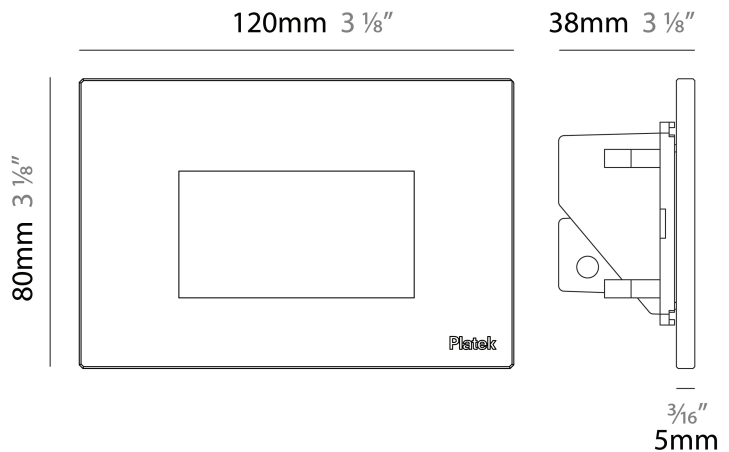

SPIARE RECESSED

E9R150- -

base number   Color   Finish
Temperature   Options

1. To build a product code in our configurator select the specify button on the base model # product page
2. To build a manual product code on this datasheet choose from the options listed below in blue font and add the suffix to the base model #

GENERAL

Series: Spiare
Brand: Platek
Division: Exterior
Mounting Type: Recessed
Mounting Location: Wall
Subcategory: Pedestrian

PHYSICAL

Shape: Square
Length (mm): 120
Length (in): 4 3/4
Height (mm): 80
Depth (mm): 37.5
Height (in): 3 1/8
Depth (in): 1 1/2
Light Distribution: Direct
Diffuser: Clear tempered glass
Fixture Finish: [BLK / WHI / GRY / COR / ANT / BRZ](#)
Fixture Material: Aluminum Die Cast

ELECTRICAL

Lamp Type: LED
Input Wattage (W): 6
Dimming: Non-Dimmable
Driver Included: No
Driver Location: Remote
Driver Type: Constant Voltage - 120 Vac
Driver Class: Class 2
Housing: ENCP4
Input Voltage (V): 120
Output Voltage (V): 24

LED

Number of LEDs: 1
Color Temperature (°K): [2700 / 3000 / 4000](#)
Max. Delivered Lumen (lm): 50
Nominal Lumen (lm): 400/415
CRI: >80 CRI
Lamp Life (hrs): 50000

OPTICAL

Beam Angle: Diffused

RATINGS AND CERTIFICATIONS

Certified By: Certified for North American Standards
IP rating: IP65
IK Rating: IK05