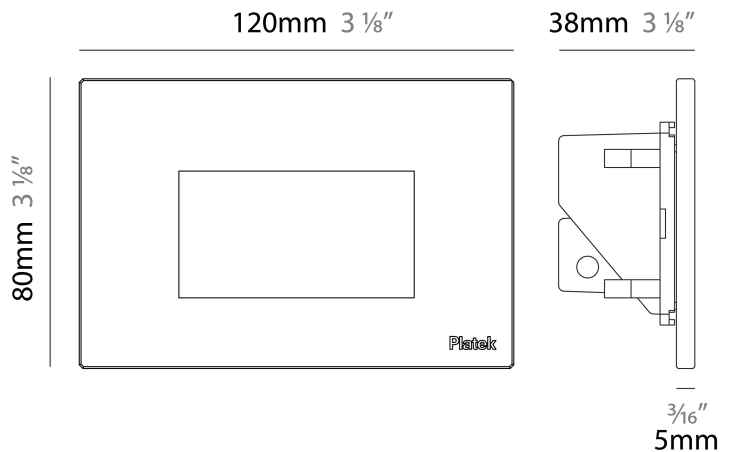

PROJECT	_____
TYPE	_____
SPECIFIER	_____
QUANTITY	_____
DATE	_____

SPIARE RECESSED

E9R150- _____ - _____
base number   Color   Finish
                         Temperature   Options

1. To build a product code in our configurator select the specify button on the base model # product page
2. To build a manual product code on this datasheet choose from the options listed below in blue font and add the suffix to the base model #

GENERAL

Series: Spiare
Brand: Platek
Division: Exterior
Mounting Type: Recessed
Mounting Location: Wall
Subcategory: Pedestrian

PHYSICAL

Shape: Square
Length (mm): 120
Length (in): 4 3/4
Height (mm): 80
Depth (mm): 37.5
Height (in): 3 1/8
Depth (in): 1 1/2
Light Distribution: Direct
Diffuser: Clear tempered glass
Fixture Finish: [BLK / WHI / GRY / COR / ANT / BRZ](#)
Fixture Material: Aluminum Die Cast

ELECTRICAL

Lamp Type: LED
Input Wattage (W): 6
Dimming: Non-Dimmable
Driver Included: No
Driver Location: Remote
Driver Type: Constant Voltage - 120 Vac
Driver Class: Class 2
Housing: ENCP4
Input Voltage (V): 120
Output Voltage (V): 24

LED

Number of LEDs: 1
Color Temperature (°K): [2700 / 3000 / 4000](#)
Max. Delivered Lumen (lm): 50
Nominal Lumen (lm): 400/415
CRI: >80 CRI
Lamp Life (hrs): 50000

OPTICAL

Beam Angle: Diffused

RATINGS AND CERTIFICATIONS

Certified By: Certified for North American Standards
IP rating: IP65
IK Rating: IK05