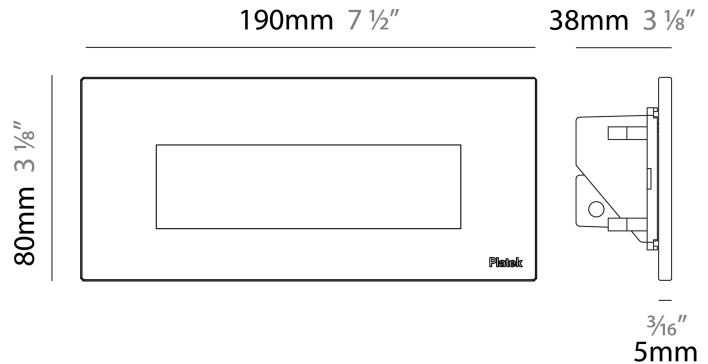

PROJECT
TYPE
SPECIFIER
QUANTITY
DATE

SPIARE RECESSED

E9R155-

base number   Finish
Options

1. To build a product code in our configurator select the specify button on the base model # product page
2. To build a manual product code on this datasheet choose from the options listed below in blue font and add the suffix to the base model #

GENERAL

Series: Spiare
Brand: Platek
Division: Exterior
Mounting Type: Recessed
Mounting Location: Wall
Subcategory: Pedestrian

PHYSICAL

Shape: Square
Length (mm): 190
Length (in): 7 1/2
Height (mm): 80
Depth (mm): 37.5
Height (in): 3 1/8
Depth (in): 1 1/2
Light Distribution: Direct
Diffuser: Clear tempered glass
Fixture Finish: [BLK / WHI / GRY / COR / ANT / BRZ](#)
Fixture Material: Aluminum Die Cast

ELECTRICAL

Lamp Type: LED
Input Wattage (W): 8
Dimming: Non-Dimmable
Driver Included: No
Driver Location: Remote
Driver Type: Constant Voltage - 120 Vac
Driver Class: Class 2
Housing: ENCP4
Input Voltage (V): 120
Output Voltage (V): 24

LED

Number of LEDs: 1
Color Temperature (°K): 3000
Max. Delivered Lumen (lm): 60
Nominal Lumen (lm): 550
CRI: >80 CRI
Lamp Life (hrs): 50000

OPTICAL

Beam Angle: Diffused

RATINGS AND CERTIFICATIONS

Certified By: Certified for North American Standards
IP rating: IP65
IK Rating: IK05