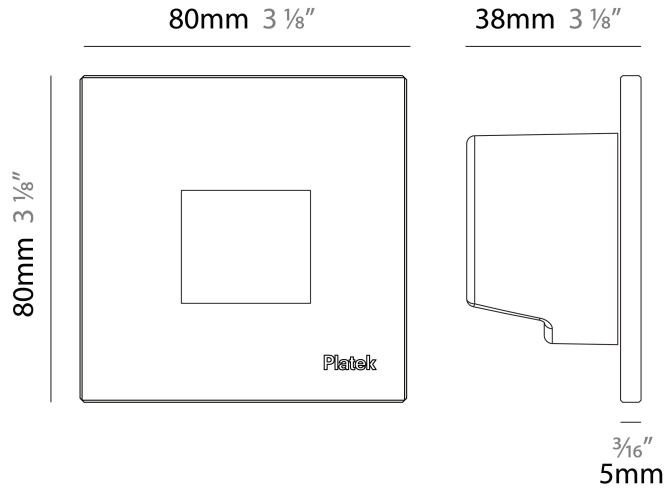

PROJECT
TYPE
SPECIFIER
QUANTITY
DATE

SPIARE RECESSED

E9R146- -
base number   Color   Finish
                         Temperature   Options

1. To build a product code in our configurator select the specify button on the base model # product page
2. To build a manual product code on this datasheet choose from the options listed below in blue font and add the suffix to the base model #

GENERAL

Series: Spiare
Brand: Platek
Division: Exterior
Mounting Type: Recessed
Mounting Location: Wall
Subcategory: Pedestrian

PHYSICAL

Shape: Square
Length (mm): 80
Length (in): 3 1/8"
Height (mm): 80
Depth (mm): 37.5
Height (in): 3 1/8"
Depth (in): 1 1/2"
Light Distribution: Direct
Diffuser: Clear tempered glass
Fixture Finish: [BLK / WHI / GRY / COR / ANT / BRZ](#)
Fixture Material: Aluminum Die Cast

ELECTRICAL

Lamp Type: LED (Zhaga Standard)
Input Wattage (W): 2.5
Total Output Wattage (W): 1.9
Dimming: Non-Dimmable
Driver Included: Yes
Driver Location: Remote
Driver Type: Constant Voltage - 120 Vac
Driver Class: Class 2
Input Voltage (V): 120
Output Voltage (V): 24

LED

Number of LEDs: 1
Color Temperature (°K): [2700 / 3000 / 4000](#)
Max. Delivered Lumen (lm): 10
Nominal Lumen (lm): 250 / 260
CRI: >80 CRI
Lamp Life (hrs): 50000

OPTICAL

Beam Angle: Diffused

RATINGS AND CERTIFICATIONS

Certified By: Certified for North American Standards
IP rating: IP65
IK Rating: IK05