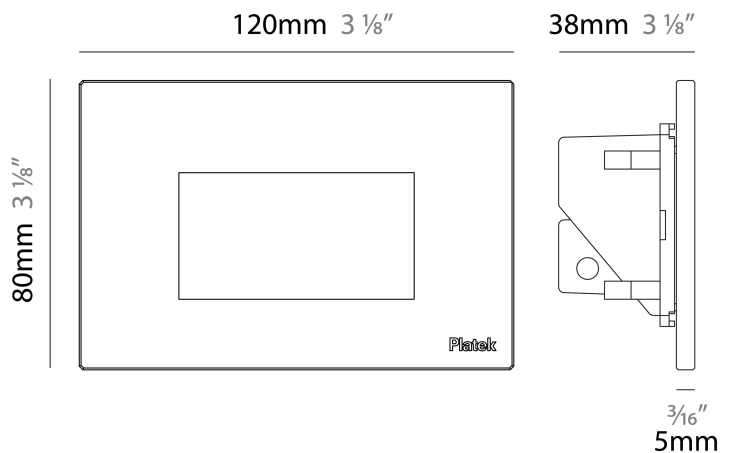

SPIARE RECESSED

E9R151-

base number   Finish
Options

1. To build a product code in our configurator select the specify button on the base model # product page
2. To build a manual product code on this datasheet choose from the options listed below in blue font and add the suffix to the base model #

GENERAL

Series: Spiare _____
Brand: Platek _____
Division: Exterior _____
Mounting Type: Recessed _____
Mounting Location: Wall _____
Subcategory: Pedestrian _____

PHYSICAL

Shape: Square _____
Length (mm): 120 _____
Length (in): 4 ¾ _____
Height (mm): 80 _____
Depth (mm): 37.5 _____
Height (in): 3 ⅙ _____
Depth (in): 1 ½ _____
Light Distribution: Direct _____
Diffuser: Clear tempered glass _____
Fixture Finish: [BLK / WHI / GRY / COR / ANT / BRZ](#) _____
Fixture Material: Aluminum Die Cast _____

ELECTRICAL

Lamp Type: LED _____
Input Wattage (W): 6 _____
Dimming: Non-Dimmable _____
Driver Included: No _____
Driver Location: Remote _____
Driver Type: Constant Voltage - 120 Vac _____
Driver Class: Class 2 _____
Housing: ENCP4 _____
Input Voltage (V): 120 _____
Output Voltage (V): 24 _____

LED

Number of LEDs: 1 _____
Color Temperature (°K): 3000 _____
Max. Delivered Lumen (lm): 50 _____
Nominal Lumen (lm): 250 _____
CRI: >80 CRI _____
Lamp Life (hrs): 50000 _____

OPTICAL

Beam Angle: Asymmetrical _____

RATINGS AND CERTIFICATIONS

Certified By: Certified for North American Standards _____
IP rating: IP65 _____
IK Rating: IK05 _____