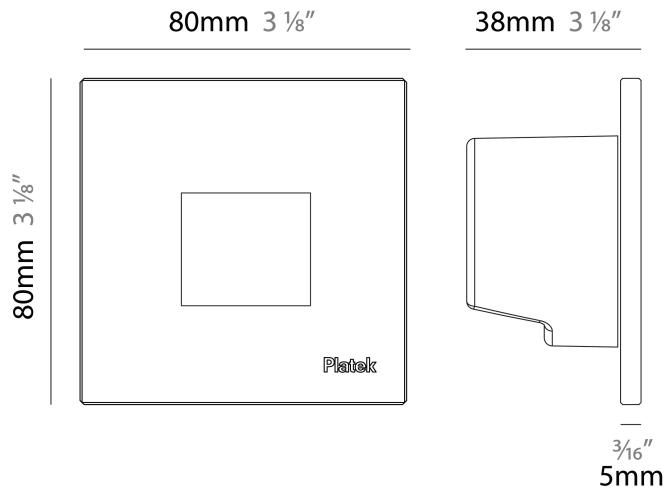

PROJECT	_____
TYPE	_____
SPECIFIER	_____
QUANTITY	_____
DATE	_____

SPIARE RECESSED

E9R144- - _____
base number   Color   Finish
                         Temperature   Options

1. To build a product code in our configurator select the specify button on the base model # product page
2. To build a manual product code on this datasheet choose from the options listed below in blue font and add the suffix to the base model #

GENERAL

Series: Spiare
Brand: Platek
Division: Exterior
Mounting Type: Recessed
Mounting Location: Wall
Subcategory: Pedestrian

PHYSICAL

Shape: Square
Length (mm): 80
Length (in): 3 1/8
Height (mm): 80
Depth (mm): 37.5
Height (in): 3 1/8
Depth (in): 1 1/2
Light Distribution: Asymmetric
Diffuser: Clear tempered glass
Fixture Finish: [BLK / WHI / GRY / COR / ANT / BRZ](#)
Fixture Material: Aluminum Die Cast

ELECTRICAL

Lamp Type: LED (Zhaga Standard)
Input Wattage (W): 2.5
Total Output Wattage (W): 1.9
Dimming: Non-Dimmable
Driver Included: Yes
Driver Location: Remote
Driver Type: Constant Voltage - 120 Vac
Driver Class: Class 2
Input Voltage (V): 120
Output Voltage (V): 24

LED

Number of LEDs: 1
Color Temperature (°K): [2700 / 3000 / 4000](#)
Max. Delivered Lumen (lm): 25
Nominal Lumen (lm): 250 / 260
CRI: >80 CRI
Lamp Life (hrs): 50000

OPTICAL

Beam Angle: Asymmetrical

RATINGS AND CERTIFICATIONS

Certified By: Certified for North American Standards
IP rating: IP65
IK Rating: IK05