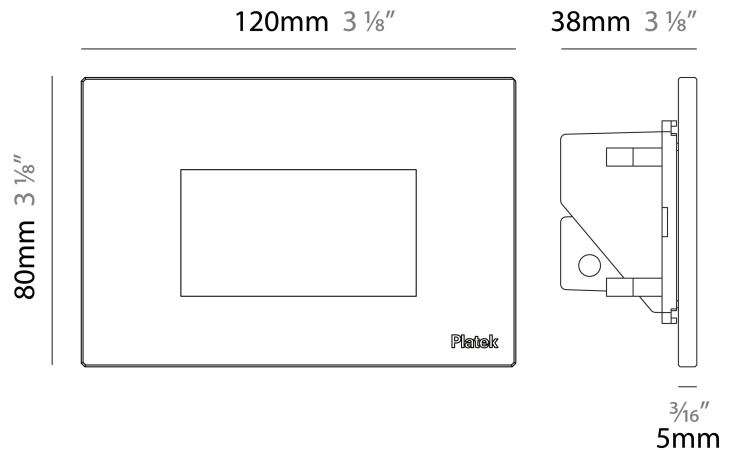

SPIARE RECESSED

E9R151-

base number   Finish
Options

1. To build a product code in our configurator select the specify button on the base model # product page
2. To build a manual product code on this datasheet choose from the options listed below in blue font and add the suffix to the base model #

GENERAL

Series: Spiare _____
Brand: Platek _____
Division: Exterior _____
Mounting Type: Recessed _____
Mounting Location: Wall _____
Subcategory: Pedestrian _____

PHYSICAL

Shape: Square _____
Length (mm): 120 _____
Length (in): 4 ¾ _____
Height (mm): 80 _____
Depth (mm): 37.5 _____
Height (in): 3 ⅛ _____
Depth (in): 1 ½ _____
Light Distribution: Direct _____
Diffuser: Clear tempered glass _____
Fixture Finish: [BLK / WHI / GRY / COR / ANT / BRZ](#) _____
Fixture Material: Aluminum Die Cast _____

ELECTRICAL

Lamp Type: LED _____
Input Wattage (W): 6 _____
Dimming: Non-Dimmable _____
Driver Included: No _____
Driver Location: Remote _____
Driver Type: Constant Voltage - 120 Vac _____
Driver Class: Class 2 _____
Housing: ENCP4 _____
Input Voltage (V): 120 _____
Output Voltage (V): 24 _____

LED

Number of LEDs: 1 _____
Color Temperature (°K): 3000 _____
Max. Delivered Lumen (lm): 50 _____
Nominal Lumen (lm): 250 _____
CRI: >80 CRI _____
Lamp Life (hrs): 50000 _____

OPTICAL

Beam Angle: Asymmetrical _____

RATINGS AND CERTIFICATIONS

Certified By: Certified for North American Standards _____
IP rating: IP65 _____
IK Rating: IK05 _____