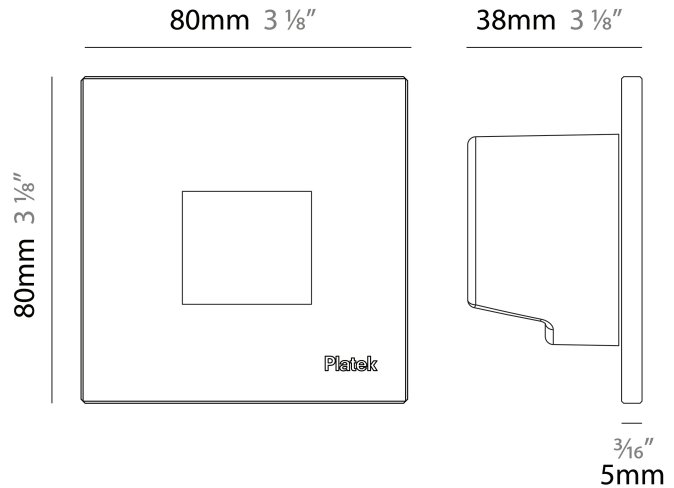

GENERAL

Series: Spiare _____
Brand: Platek _____
Division: Exterior _____
Mounting Type: Recessed _____
Mounting Location: Wall _____
Subcategory: Pedestrian _____

PHYSICAL

Shape: Square _____
Length (mm): 80 _____
Length (in): 3 1/8 _____
Height (mm): 80 _____
Depth (mm): 37.5 _____
Height (in): 3 1/8 _____
Depth (in): 1 1/2 _____
Light Distribution: Direct _____
Diffuser: Clear tempered glass _____
Fixture Finish: BLK / WHI / GRY / COR / ANT / BRZ _____
Fixture Material: Aluminum Die Cast _____
Cut-out Measurements: 200 x 44.5mm _____

ELECTRICAL

Lamp Type: LED (Zhaga Standard) _____
Input Wattage (W): 2.5 _____
Total Output Wattage (W): 1.9 _____
Dimming: Non-Dimmable _____
Driver Included: Yes _____
Driver Location: Remote _____
Driver Type: Constant Voltage - 120 Vac _____
Driver Class: Class 2 _____
Input Voltage (V): 120 _____
Output Voltage (V): 24 _____

LED

Number of LEDs: 1 _____
Color Temperature (°K): 3000 _____
Max. Delivered Lumen (lm): 25 _____
Nominal Lumen (lm): 250 _____
CRI: >80 CRI _____
Lamp Life (hrs): 50000 _____

OPTICAL

Beam Angle: Asymmetrical _____

RATINGS AND CERTIFICATIONS

Certified By: Certified for North American Standards _____
IP rating: IP65 _____
IK Rating: IK05 _____