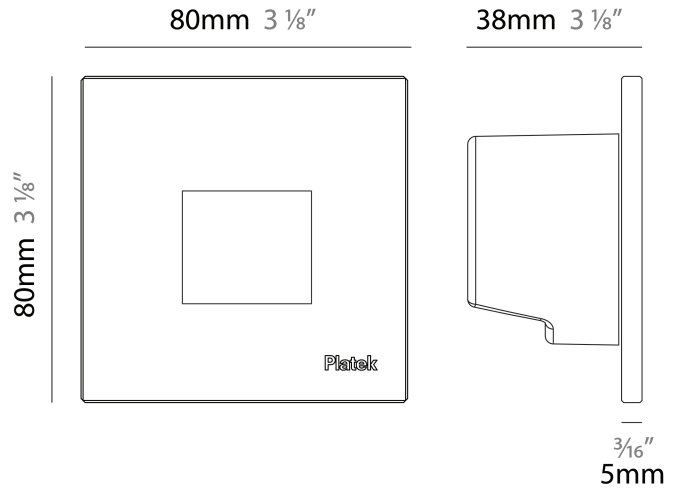

PROJECT
TYPE
SPECIFIER
QUANTITY
DATE

SPIARE RECESSED

E9R147-

base number   Finish
Options

1. To build a product code in our configurator select the specify button on the base model # product page
2. To build a manual product code on this datasheet choose from the options listed below in blue font and add the suffix to the base model #

GENERAL

Series: Spiare
Brand: Platek
Division: Exterior
Mounting Type: Recessed
Mounting Location: Wall
Subcategory: Pedestrian

PHYSICAL

Shape: Square
Length (mm): 80
Length (in): 3 1/8
Height (mm): 80
Depth (mm): 37.5
Height (in): 3 1/8
Depth (in): 1 1/2
Light Distribution: Direct
Diffuser: Clear tempered glass
Fixture Finish: [BLK / WHI / GRY / COR / ANT / BRZ](#)
Fixture Material: Aluminum Die Cast

ELECTRICAL

Lamp Type: LED (Zhaga Standard)
Input Wattage (W): 6
Dimming: Non-Dimmable
Driver Included: Yes
Driver Location: Remote
Driver Type: Constant Voltage - 120 Vac
Driver Class: Class 2
Input Voltage (V): 120
Output Voltage (V): 24

LED

Number of LEDs: 1
Color Temperature (°K): 3000
Max. Delivered Lumen (lm): 10
Nominal Lumen (lm): 250
CRI: >80 CRI
Lamp Life (hrs): 50000

OPTICAL

Beam Angle: Asymmetrical

RATINGS AND CERTIFICATIONS

Certified By: Certified for North American Standards
IP rating: IP65
IK Rating: IK05