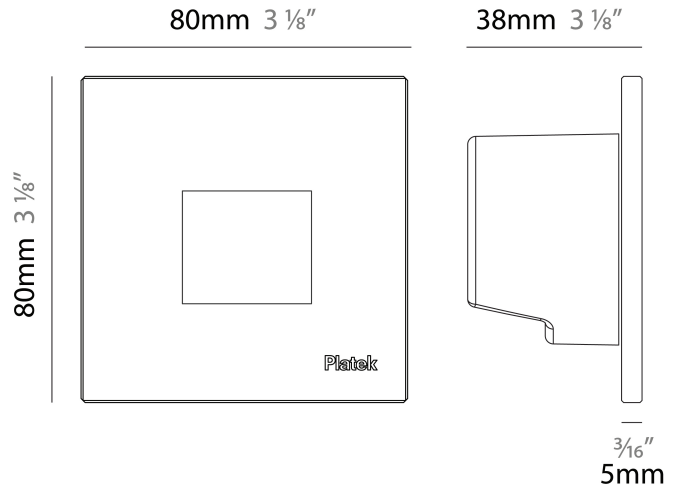

PROJECT
TYPE
SPECIFIER
QUANTITY
DATE

SPIARE RECESSED

E9R147-

base number   Finish
Options

1. To build a product code in our configurator select the specify button on the base model # product page
2. To build a manual product code on this datasheet choose from the options listed below in blue font and add the suffix to the base model #

GENERAL

Series: Spiare
Brand: Platek
Division: Exterior
Mounting Type: Recessed
Mounting Location: Wall
Subcategory: Pedestrian

PHYSICAL

Shape: Square
Length (mm): 80
Length (in): 3 1/8
Height (mm): 80
Depth (mm): 37.5
Height (in): 3 1/8
Depth (in): 1 1/2
Light Distribution: Direct
Diffuser: Clear tempered glass
Fixture Finish: [BLK / WHI / GRY / COR / ANT / BRZ](#)
Fixture Material: Aluminum Die Cast

ELECTRICAL

Lamp Type: LED (Zhaga Standard)
Input Wattage (W): 6
Dimming: Non-Dimmable
Driver Included: Yes
Driver Location: Remote
Driver Type: Constant Voltage - 120 Vac
Driver Class: Class 2
Input Voltage (V): 120
Output Voltage (V): 24

LED

Number of LEDs: 1
Color Temperature (°K): 3000
Max. Delivered Lumen (lm): 10
Nominal Lumen (lm): 250
CRI: >80 CRI
Lamp Life (hrs): 50000

OPTICAL

Beam Angle: Asymmetrical

RATINGS AND CERTIFICATIONS

Certified By: Certified for North American Standards
IP rating: IP65
IK Rating: IK05