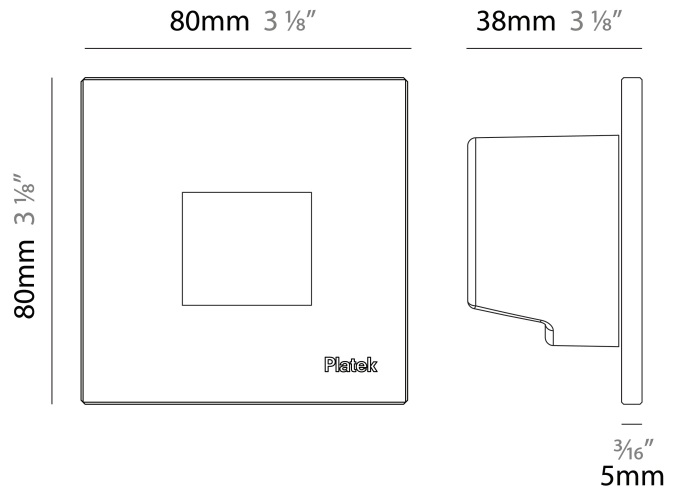

PROJECT _____
TYPE _____
SPECIFIER _____
QUANTITY _____
DATE _____

SPIARE RECESSED

E9R146- _____ - _____
base number   Color   Finish
                         Temperature   Options

1. To build a product code in our configurator select the specify button on the base model # product page
2. To build a manual product code on this datasheet choose from the options listed below in blue font and add the suffix to the base model #

GENERAL

Series: Spiare
Brand: Platek
Division: Exterior
Mounting Type: Recessed
Mounting Location: Wall
Subcategory: Pedestrian

PHYSICAL

Shape: Square
Length (mm): 80
Length (in): 3 1/8"
Height (mm): 80
Depth (mm): 37.5
Height (in): 3 1/8"
Depth (in): 1 1/2"
Light Distribution: Direct
Diffuser: Clear tempered glass
Fixture Finish: [BLK / WHI / GRY / COR / ANT / BRZ](#)
Fixture Material: Aluminum Die Cast

ELECTRICAL

Lamp Type: LED (Zhaga Standard)
Input Wattage (W): 2.5
Total Output Wattage (W): 1.9
Dimming: Non-Dimmable
Driver Included: Yes
Driver Location: Remote
Driver Type: Constant Voltage - 120 Vac
Driver Class: Class 2
Input Voltage (V): 120
Output Voltage (V): 24

LED

Number of LEDs: 1
Color Temperature (°K): [2700 / 3000 / 4000](#)
Max. Delivered Lumen (lm): 10
Nominal Lumen (lm): 250 / 260
CRI: >80 CRI
Lamp Life (hrs): 50000

OPTICAL

Beam Angle: Diffused

RATINGS AND CERTIFICATIONS

Certified By: Certified for North American Standards
IP rating: IP65
IK Rating: IK05