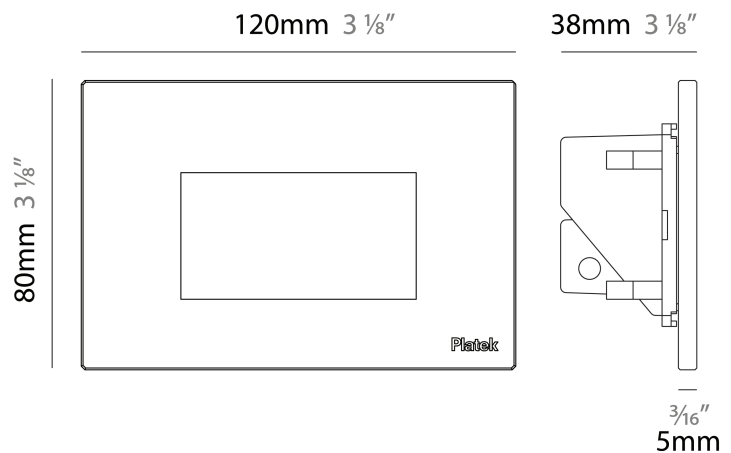

PROJECT
TYPE
SPECIFIER
QUANTITY
DATE

SPIARE RECESSED

E9R151-

base number   Finish
Options

1. To build a product code in our configurator select the specify button on the base model # product page
2. To build a manual product code on this datasheet choose from the options listed below in blue font and add the suffix to the base model #

GENERAL

Series: Spiare
Brand: Platek
Division: Exterior
Mounting Type: Recessed
Mounting Location: Wall
Subcategory: Pedestrian

PHYSICAL

Shape: Square
Length (mm): 120
Length (in): 4 ¾
Height (mm): 80
Depth (mm): 37.5
Height (in): 3 ⅙
Depth (in): 1 ½
Light Distribution: Direct
Diffuser: Clear tempered glass
Fixture Finish: [BLK / WHI / GRY / COR / ANT / BRZ](#)
Fixture Material: Aluminum Die Cast

ELECTRICAL

Lamp Type: LED
Input Wattage (W): 6
Dimming: Non-Dimmable
Driver Included: No
Driver Location: Remote
Driver Type: Constant Voltage - 120 Vac
Driver Class: Class 2
Housing: ENCP4
Input Voltage (V): 120
Output Voltage (V): 24

LED

Number of LEDs: 1
Color Temperature (°K): 3000
Max. Delivered Lumen (lm): 50
Nominal Lumen (lm): 250
CRI: >80 CRI
Lamp Life (hrs): 50000

OPTICAL

Beam Angle: Asymmetrical

RATINGS AND CERTIFICATIONS

Certified By: Certified for North American Standards
IP rating: IP65
IK Rating: IK05