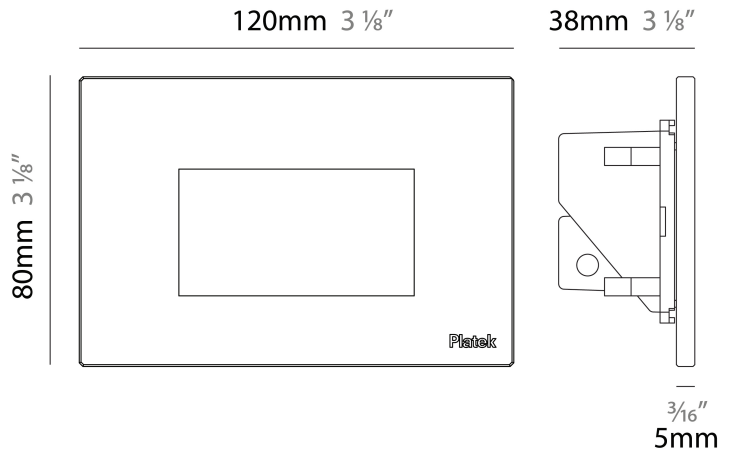

SPIARE RECESSED

E9R150- -

base number   Color   Finish
Temperature   Options

1. To build a product code in our configurator select the specify button on the base model # product page
2. To build a manual product code on this datasheet choose from the options listed below in blue font and add the suffix to the base model #

GENERAL

Series: Spiare
Brand: Platek
Division: Exterior
Mounting Type: Recessed
Mounting Location: Wall
Subcategory: Pedestrian

PHYSICAL

Shape: Square
Length (mm): 120
Length (in): 4 ¾
Height (mm): 80
Depth (mm): 37.5
Height (in): 3 ⅛
Depth (in): 1 ½
Light Distribution: Direct
Diffuser: Clear tempered glass
Fixture Finish: [BLK / WHI / GRY / COR / ANT / BRZ](#)
Fixture Material: Aluminum Die Cast

ELECTRICAL

Lamp Type: LED
Input Wattage (W): 6
Dimming: Non-Dimmable
Driver Included: No
Driver Location: Remote
Driver Type: Constant Voltage - 120 Vac
Driver Class: Class 2
Housing: ENCP4
Input Voltage (V): 120
Output Voltage (V): 24

LED

Number of LEDs: 1
Color Temperature (°K): [2700 / 3000 / 4000](#)
Max. Delivered Lumen (lm): 50
Nominal Lumen (lm): 400/415
CRI: >80 CRI
Lamp Life (hrs): 50000

OPTICAL

Beam Angle: Diffused

RATINGS AND CERTIFICATIONS

Certified By: Certified for North American Standards
IP rating: IP65
IK Rating: IK05