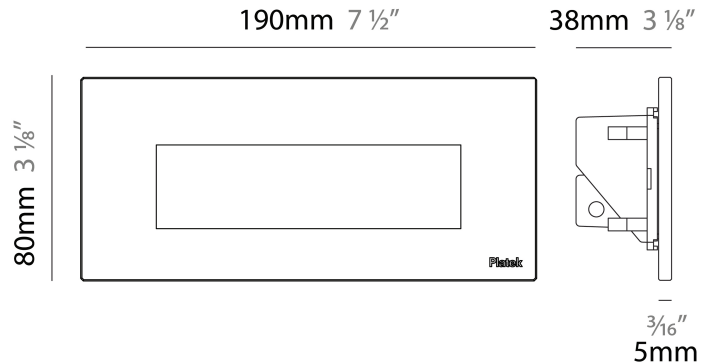

E9R155-

base number _____
Finish Options _____

1. To build a product code in our configurator select the specify button on the base model # product page
2. To build a manual product code on this datasheet choose from the options listed below in blue font and add the suffix to the base model #

GENERAL

Series: Spiare _____
Brand: Platek _____
Division: Exterior _____
Mounting Type: Recessed _____
Mounting Location: Wall _____
Subcategory: Pedestrian _____

PHYSICAL

Shape: Square _____
Length (mm): 190 _____
Length (in): 7 1/2 _____
Height (mm): 80 _____
Depth (mm): 37.5 _____
Height (in): 3 1/8 _____
Depth (in): 1 1/2 _____
Light Distribution: Direct _____
Diffuser: Clear tempered glass _____
Fixture Finish: BLK / WHI / GRY / COR / ANT / BRZ _____
Fixture Material: Aluminum Die Cast _____

ELECTRICAL

Lamp Type: LED _____
Input Wattage (W): 8 _____
Dimming: Non-Dimmable _____
Driver Included: No _____
Driver Location: Remote _____
Driver Type: Constant Voltage - 120 Vac _____
Driver Class: Class 2 _____
Housing: ENCP4 _____
Input Voltage (V): 120 _____
Output Voltage (V): 24 _____

LED

Number of LEDs: 1 _____
Color Temperature (°K): 3000 _____
Max. Delivered Lumen (lm): 60 _____
Nominal Lumen (lm): 550 _____
CRI: >80 CRI _____
Lamp Life (hrs): 50000 _____

OPTICAL

Beam Angle: Diffused _____

RATINGS AND CERTIFICATIONS

Certified By: Certified for North American Standards _____
IP rating: IP65 _____
IK Rating: IK05 _____