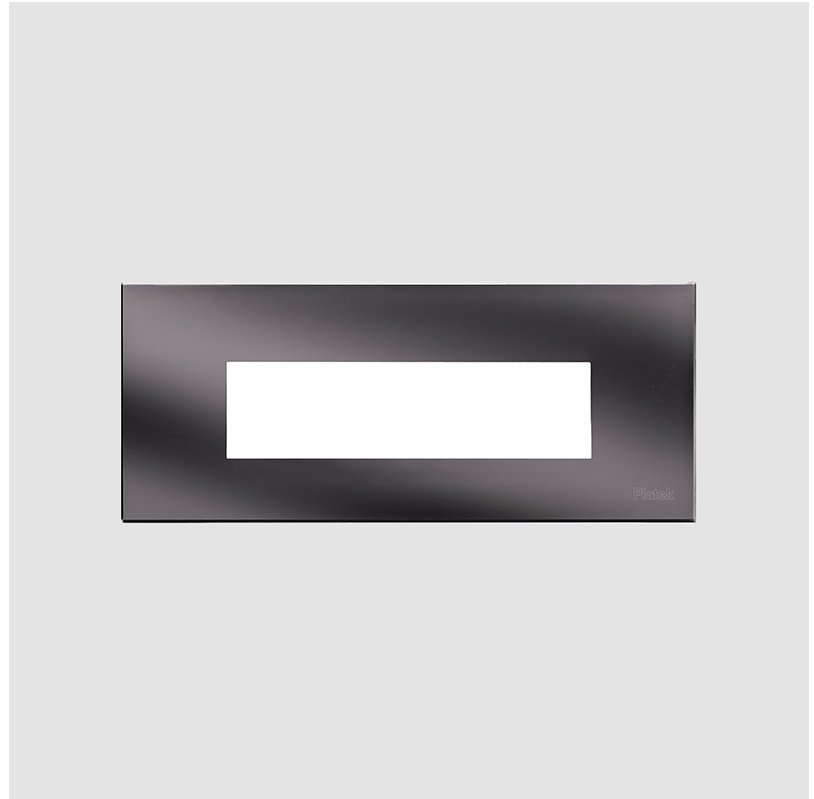

E9R155-

base number _____
Finish Options _____

1. To build a product code in our configurator select the specify button on the base model # product page
2. To build a manual product code on this datasheet choose from the options listed below in blue font and add the suffix to the base model #

GENERAL

Series: Spiare _____
Brand: Platek _____
Division: Exterior _____
Mounting Type: Recessed _____
Mounting Location: Wall _____
Subcategory: Pedestrian _____

PHYSICAL

Shape: Square _____
Length (mm): 190 _____
Length (in): 7 1/2 _____
Height (mm): 80 _____
Depth (mm): 37.5 _____
Height (in): 3 1/8 _____
Depth (in): 1 1/2 _____
Light Distribution: Direct _____
Diffuser: Clear tempered glass _____
Fixture Finish: BLK / WHI / GRY / COR / ANT / BRZ _____
Fixture Material: Aluminum Die Cast _____

ELECTRICAL

Lamp Type: LED _____
Input Wattage (W): 8 _____
Dimming: Non-Dimmable _____
Driver Included: No _____
Driver Location: Remote _____
Driver Type: Constant Voltage - 120 Vac _____
Driver Class: Class 2 _____
Housing: ENCP4 _____
Input Voltage (V): 120 _____
Output Voltage (V): 24 _____

LED

Number of LEDs: 1 _____
Color Temperature (°K): 3000 _____
Max. Delivered Lumen (lm): 60 _____
Nominal Lumen (lm): 550 _____
CRI: >80 CRI _____
Lamp Life (hrs): 50000 _____

OPTICAL

Beam Angle: Diffused _____

RATINGS AND CERTIFICATIONS

Certified By: Certified for North American Standards _____
IP rating: IP65 _____
IK Rating: IK05 _____