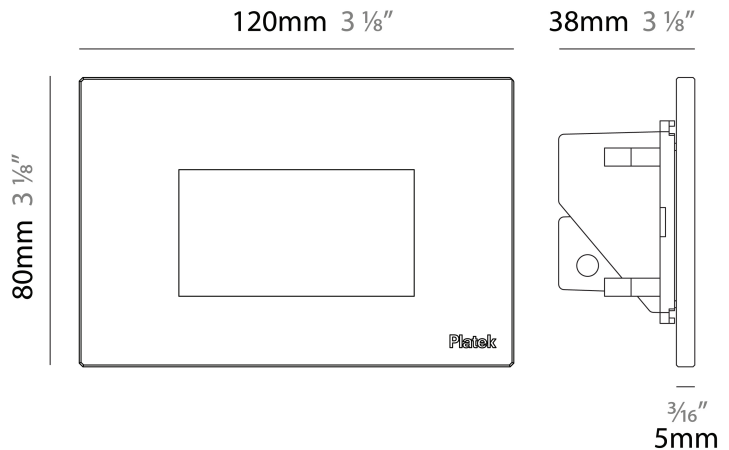

PROJECT	_____
TYPE	_____
SPECIFIER	_____
QUANTITY	_____
DATE	_____

SPIARE RECESSED

E9R148-

base number
Color   Temperature   Finish   Options

1. To build a product code in our configurator select the specify button on the base model # product page
2. To build a manual product code on this datasheet choose from the options listed below in blue font and add the suffix to the base model #

GENERAL

Series: Spiare
Brand: Platek
Division: Exterior
Mounting Type: Recessed
Mounting Location: Wall
Subcategory: Pedestrian

PHYSICAL

Shape: Square
Length (mm): 120
Length (in): 4 ¾
Height (mm): 80
Depth (mm): 37.5
Height (in): 3 ⅛
Depth (in): 1 ½
Light Distribution: Asymmetric
Diffuser: Clear tempered glass
Fixture Finish: [BLK / WHI / GRY / COR / ANT / BRZ](#)
Fixture Material: Aluminum Die Cast

ELECTRICAL

Lamp Type: LED
Input Wattage (W): 6
Dimming: Non-Dimmable
Driver Included: No
Driver Location: Remote
Driver Type: Constant Voltage - 120 Vac
Driver Class: Class 2
Housing: ENCP4
Input Voltage (V): 120 - 277
Output Voltage (V): 24

LED

Number of LEDs: 1
Color Temperature (°K): [2700 / 3000 / 4000](#)
Max. Delivered Lumen (lm): 130
Nominal Lumen (lm): 400 / 415
CRI: >80 CRI
Lamp Life (hrs): 50000

OPTICAL

Beam Angle: Asymmetrical

RATINGS AND CERTIFICATIONS

Certified By: Certified for North American Standards
IP rating: IP65
IK Rating: IK05