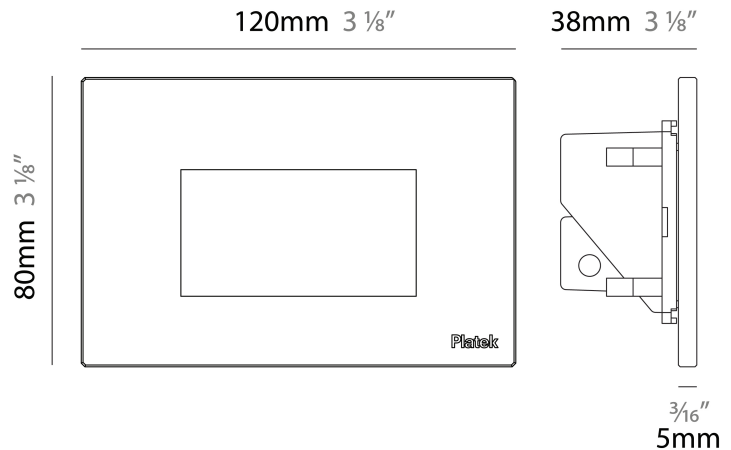

PROJECT
TYPE
SPECIFIER
QUANTITY
DATE

SPIARE RECESSED

E9R151-

base number   Finish
Options

1. To build a product code in our configurator select the specify button on the base model # product page
2. To build a manual product code on this datasheet choose from the options listed below in blue font and add the suffix to the base model #

GENERAL

Series: Spiare
Brand: Platek
Division: Exterior
Mounting Type: Recessed
Mounting Location: Wall
Subcategory: Pedestrian

PHYSICAL

Shape: Square
Length (mm): 120
Length (in): 4 ¾
Height (mm): 80
Depth (mm): 37.5
Height (in): 3 ⅙
Depth (in): 1 ½
Light Distribution: Direct
Diffuser: Clear tempered glass
Fixture Finish: BLK / WHI / GRY / COR / ANT / BRZ
Fixture Material: Aluminum Die Cast

ELECTRICAL

Lamp Type: LED
Input Wattage (W): 6
Dimming: Non-Dimmable
Driver Included: No
Driver Location: Remote
Driver Type: Constant Voltage - 120 Vac
Driver Class: Class 2
Housing: ENCP4
Input Voltage (V): 120
Output Voltage (V): 24

LED

Number of LEDs: 1
Color Temperature (°K): 3000
Max. Delivered Lumen (lm): 50
Nominal Lumen (lm): 250
CRI: >80 CRI
Lamp Life (hrs): 50000

OPTICAL

Beam Angle: Asymmetrical

RATINGS AND CERTIFICATIONS

Certified By: Certified for North American Standards
IP rating: IP65
IK Rating: IK05