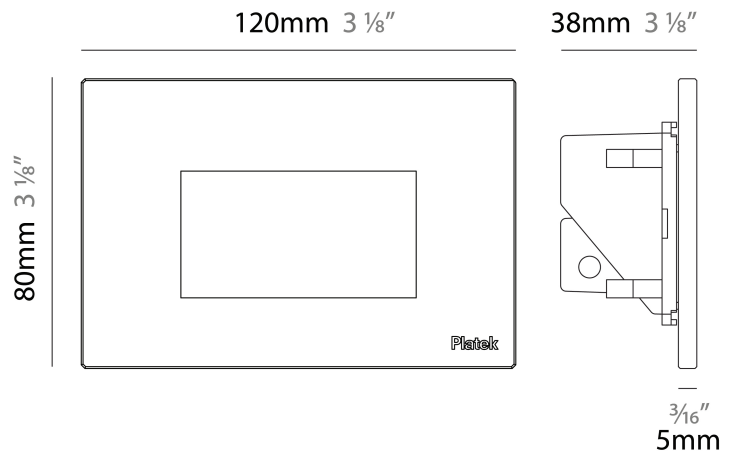

PROJECT
TYPE
SPECIFIER
QUANTITY
DATE

SPIARE RECESSED

E9R150-

base number   Color   Finish
Temperature   Options

1. To build a product code in our configurator select the specify button on the base model # product page
2. To build a manual product code on this datasheet choose from the options listed below in blue font and add the suffix to the base model #

GENERAL

Series: Spiare
Brand: Platek
Division: Exterior
Mounting Type: Recessed
Mounting Location: Wall
Subcategory: Pedestrian

PHYSICAL

Shape: Square
Length (mm): 120
Length (in): 4 3/4
Height (mm): 80
Depth (mm): 37.5
Height (in): 3 1/8
Depth (in): 1 1/2
Light Distribution: Direct
Diffuser: Clear tempered glass
Fixture Finish: [BLK / WHI / GRY / COR / ANT / BRZ](#)
Fixture Material: Aluminum Die Cast

ELECTRICAL

Lamp Type: LED
Input Wattage (W): 6
Dimming: Non-Dimmable
Driver Included: No
Driver Location: Remote
Driver Type: Constant Voltage - 120 Vac
Driver Class: Class 2
Housing: ENCP4
Input Voltage (V): 120
Output Voltage (V): 24

LED

Number of LEDs: 1
Color Temperature (°K): [2700 / 3000 / 4000](#)
Max. Delivered Lumen (lm): 50
Nominal Lumen (lm): 400/415
CRI: >80 CRI
Lamp Life (hrs): 50000

OPTICAL

Beam Angle: Diffused

RATINGS AND CERTIFICATIONS

Certified By: Certified for North American Standards
IP rating: IP65
IK Rating: IK05