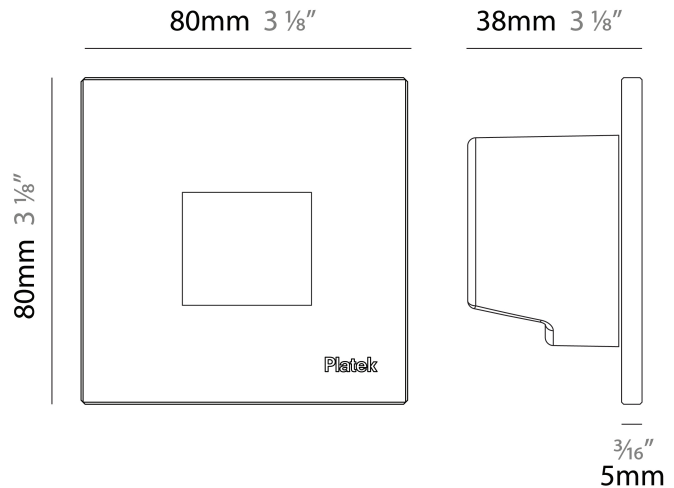

1. To build a product code in our configurator select the specify button on the base model # product page
2. To build a manual product code on this datasheet choose from the options listed below in blue font and add the suffix to the base model #

GENERAL

Series: Spiare _____
Brand: Platek _____
Division: Exterior _____
Mounting Type: Recessed _____
Mounting Location: Wall _____
Subcategory: Pedestrian _____

PHYSICAL

Shape: Square _____
Length (mm): 80 _____
Length (in): 3 1/8 _____
Height (mm): 80 _____
Depth (mm): 37.5 _____
Height (in): 3 1/8 _____
Depth (in): 1 1/2 _____
Light Distribution: Direct _____
Diffuser: Clear tempered glass _____
Fixture Finish: [BLK / WHI / GRY / COR / ANT / BRZ](#) _____
Fixture Material: Aluminum Die Cast _____

ELECTRICAL

Lamp Type: LED (Zhaga Standard) _____
Input Wattage (W): 2.5 _____
Total Output Wattage (W): 1.9 _____
Dimming: Non-Dimmable _____
Driver Included: Yes _____
Driver Location: Remote _____
Driver Type: Constant Voltage - 120 Vac _____
Driver Class: Class 2 _____
Input Voltage (V): 120 _____
Output Voltage (V): 24 _____

LED

Number of LEDs: 1 _____
Color Temperature (°K): [2700 / 3000 / 4000](#) _____
Max. Delivered Lumen (lm): 10 _____
Nominal Lumen (lm): 250 / 260 _____
CRI: >80 CRI _____
Lamp Life (hrs): 50000 _____

OPTICAL

Beam Angle: Diffused _____

RATINGS AND CERTIFICATIONS

Certified By: Certified for North American Standards _____
IP rating: IP65 _____
IK Rating: IK05 _____