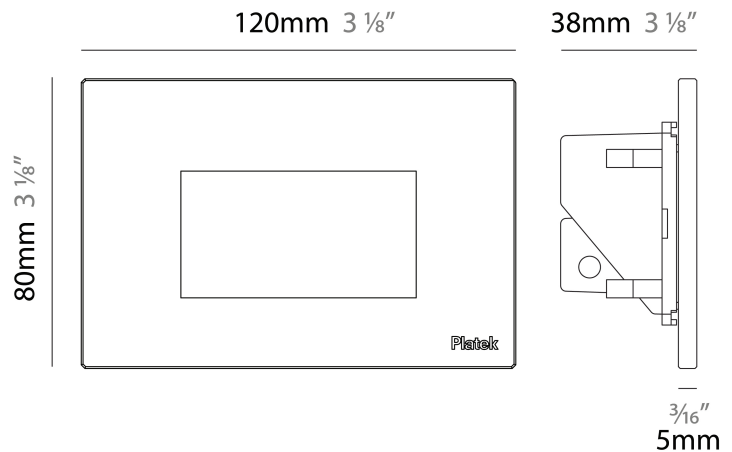

PROJECT
TYPE
SPECIFIER
QUANTITY
DATE

SPIARE RECESSED

E9R150- -
base number   Color   Finish
                         Temperature   Options

1. To build a product code in our configurator select the specify button on the base model # product page
2. To build a manual product code on this datasheet choose from the options listed below in blue font and add the suffix to the base model #

GENERAL

Series: Spiare
Brand: Platek
Division: Exterior
Mounting Type: Recessed
Mounting Location: Wall
Subcategory: Pedestrian

PHYSICAL

Shape: Square
Length (mm): 120
Length (in): 4 3/4
Height (mm): 80
Depth (mm): 37.5
Height (in): 3 1/8
Depth (in): 1 1/2
Light Distribution: Direct
Diffuser: Clear tempered glass
Fixture Finish: [BLK / WHI / GRY / COR / ANT / BRZ](#)
Fixture Material: Aluminum Die Cast

ELECTRICAL

Lamp Type: LED
Input Wattage (W): 6
Dimming: Non-Dimmable
Driver Included: No
Driver Location: Remote
Driver Type: Constant Voltage - 120 Vac
Driver Class: Class 2
Housing: ENCP4
Input Voltage (V): 120
Output Voltage (V): 24

LED

Number of LEDs: 1
Color Temperature (°K): [2700 / 3000 / 4000](#)
Max. Delivered Lumen (lm): 50
Nominal Lumen (lm): 400/415
CRI: >80 CRI
Lamp Life (hrs): 50000

OPTICAL

Beam Angle: Diffused

RATINGS AND CERTIFICATIONS

Certified By: Certified for North American Standards
IP rating: IP65
IK Rating: IK05