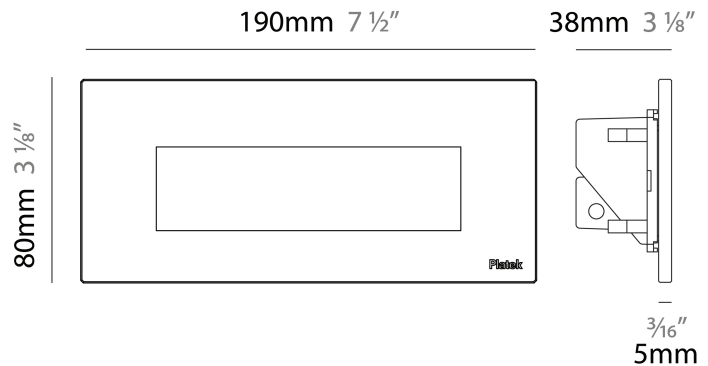

PROJECT
TYPE
SPECIFIER
QUANTITY
DATE

SPIARE RECESSED

E9R153-

base number   Finish
Options

1. To build a product code in our configurator select the specify button on the base model # product page
2. To build a manual product code on this datasheet choose from the options listed below in blue font and add the suffix to the base model #

GENERAL

Series: Spiare
Brand: Platek
Division: Exterior
Mounting Type: Recessed
Mounting Location: Wall
Subcategory: Pedestrian

PHYSICAL

Shape: Square
Length (mm): 190
Length (in): 7 1/2
Height (mm): 80
Depth (mm): 37.5
Height (in): 3 1/8
Depth (in): 1 1/2
Light Distribution: Direct
Diffuser: Clear tempered glass
Fixture Finish: [BLK / WHI / GRY / COR / ANT / BRZ](#)
Fixture Material: Aluminum Die Cast
Cut-out Measurements: 200 x 44.5mm

ELECTRICAL

Lamp Type: LED
Input Wattage (W): 8
Dimming: Non-Dimmable
Driver Included: No
Driver Location: Remote
Driver Type: Constant Voltage - 120 Vac
Driver Class: Class 2
Housing: ENCP4
Input Voltage (V): 120
Output Voltage (V): 24

LED

Number of LEDs: 1
Color Temperature (°K): 3000
Max. Delivered Lumen (lm): 150
Nominal Lumen (lm): 550
CRI: >80 CRI
Lamp Life (hrs): 50000

OPTICAL

Beam Angle: Asymmetrical

RATINGS AND CERTIFICATIONS

Certified By: Certified for North American Standards
IP rating: IP65
IK Rating: IK05