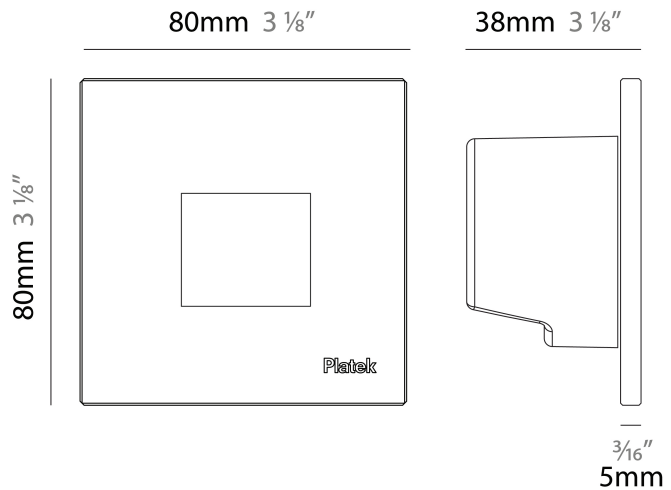

PROJECT
TYPE
SPECIFIER
QUANTITY
DATE

SPIARE RECESSED

E9R145-

base number   Finish
Options

1. To build a product code in our configurator select the specify button on the base model # product page
2. To build a manual product code on this datasheet choose from the options listed below in blue font and add the suffix to the base model #

GENERAL

Series: Spiare
Brand: Platek
Division: Exterior
Mounting Type: Recessed
Mounting Location: Wall
Subcategory: Pedestrian

PHYSICAL

Shape: Square
Length (mm): 80
Length (in): 3 1/8
Height (mm): 80
Depth (mm): 37.5
Height (in): 3 1/8
Depth (in): 1 1/2
Light Distribution: Direct
Diffuser: Clear tempered glass
Fixture Finish: BLK / WHI / GRY / COR / ANT / BRZ
Fixture Material: Aluminum Die Cast
Cut-out Measurements: 200 x 44.5mm

ELECTRICAL

Lamp Type: LED (Zhaga Standard)
Input Wattage (W): 2.5
Total Output Wattage (W): 1.9
Dimming: Non-Dimmable
Driver Included: Yes
Driver Location: Remote
Driver Type: Constant Voltage - 120 Vac
Driver Class: Class 2
Input Voltage (V): 120
Output Voltage (V): 24

LED

Number of LEDs: 1
Color Temperature (°K): 3000
Max. Delivered Lumen (lm): 25
Nominal Lumen (lm): 250
CRI: >80 CRI
Lamp Life (hrs): 50000

OPTICAL

Beam Angle: Asymmetrical

RATINGS AND CERTIFICATIONS

Certified By: Certified for North American Standards
IP rating: IP65
IK Rating: IK05