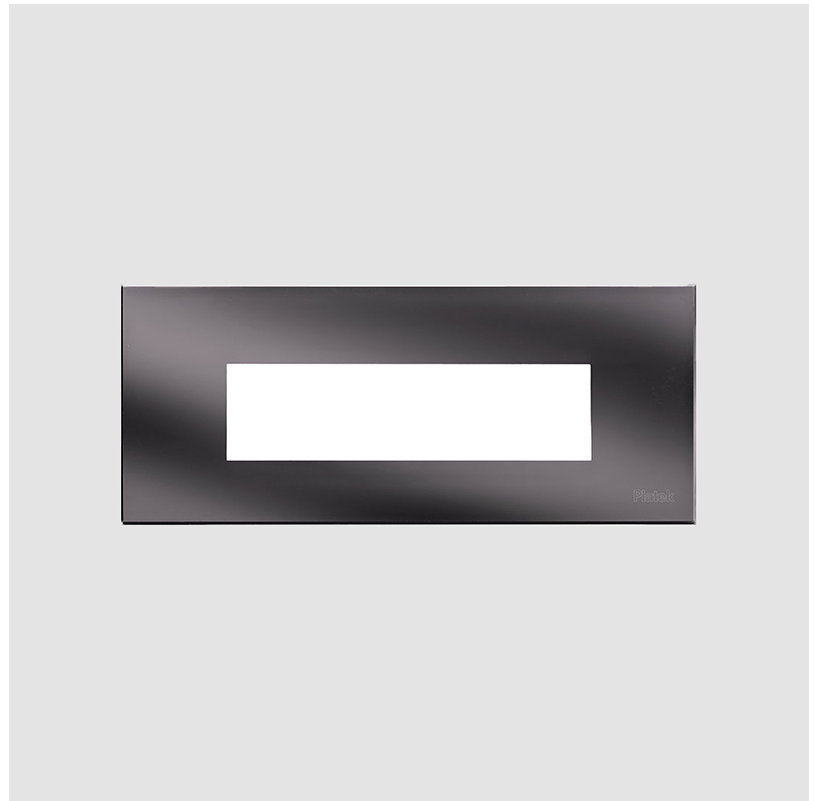

PROJECT
TYPE
SPECIFIER
QUANTITY
DATE

SPIARE RECESSED

E9R153-

base number   Finish
Options

1. To build a product code in our configurator select the specify button on the base model # product page
2. To build a manual product code on this datasheet choose from the options listed below in blue font and add the suffix to the base model #

GENERAL

Series: Spiare
Brand: Platek
Division: Exterior
Mounting Type: Recessed
Mounting Location: Wall
Subcategory: Pedestrian

PHYSICAL

Shape: Square
Length (mm): 190
Length (in): 7 1/2
Height (mm): 80
Depth (mm): 37.5
Height (in): 3 1/8
Depth (in): 1 1/2
Light Distribution: Direct
Diffuser: Clear tempered glass
Fixture Finish: [BLK / WHI / GRY / COR / ANT / BRZ](#)
Fixture Material: Aluminum Die Cast
Cut-out Measurements: 200 x 44.5mm

ELECTRICAL

Lamp Type: LED
Input Wattage (W): 8
Dimming: Non-Dimmable
Driver Included: No
Driver Location: Remote
Driver Type: Constant Voltage - 120 Vac
Driver Class: Class 2
Housing: ENCP4
Input Voltage (V): 120
Output Voltage (V): 24

LED

Number of LEDs: 1
Color Temperature (°K): 3000
Max. Delivered Lumen (lm): 150
Nominal Lumen (lm): 550
CRI: >80 CRI
Lamp Life (hrs): 50000

OPTICAL

Beam Angle: Asymmetrical

RATINGS AND CERTIFICATIONS

Certified By: Certified for North American Standards
IP rating: IP65
IK Rating: IK05