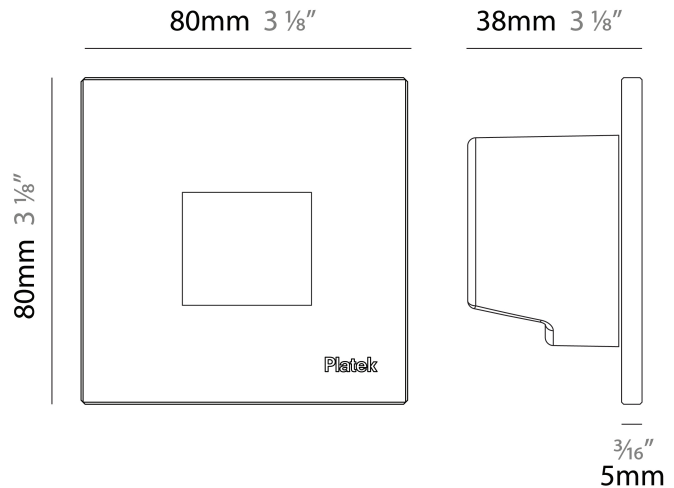

PROJECT	_____
TYPE	_____
SPECIFIER	_____
QUANTITY	_____
DATE	_____

SPIARE RECESSED

E9R146- _____ - _____
base number   Color   Finish
                         Temperature   Options

1. To build a product code in our configurator select the specify button on the base model # product page
2. To build a manual product code on this datasheet choose from the options listed below in blue font and add the suffix to the base model #

GENERAL

Series: Spiare
Brand: Platek
Division: Exterior
Mounting Type: Recessed
Mounting Location: Wall
Subcategory: Pedestrian

PHYSICAL

Shape: Square
Length (mm): 80
Length (in): 3 1/8
Height (mm): 80
Depth (mm): 37.5
Height (in): 3 1/8
Depth (in): 1 1/2
Light Distribution: Direct
Diffuser: Clear tempered glass
Fixture Finish: [BLK / WHI / GRY / COR / ANT / BRZ](#)
Fixture Material: Aluminum Die Cast

ELECTRICAL

Lamp Type: LED (Zhaga Standard)
Input Wattage (W): 2.5
Total Output Wattage (W): 1.9
Dimming: Non-Dimmable
Driver Included: Yes
Driver Location: Remote
Driver Type: Constant Voltage - 120 Vac
Driver Class: Class 2
Input Voltage (V): 120
Output Voltage (V): 24

LED

Number of LEDs: 1
Color Temperature (°K): [2700 / 3000 / 4000](#)
Max. Delivered Lumen (lm): 10
Nominal Lumen (lm): 250 / 260
CRI: >80 CRI
Lamp Life (hrs): 50000

OPTICAL

Beam Angle: Diffused

RATINGS AND CERTIFICATIONS

Certified By: Certified for North American Standards
IP rating: IP65
IK Rating: IK05