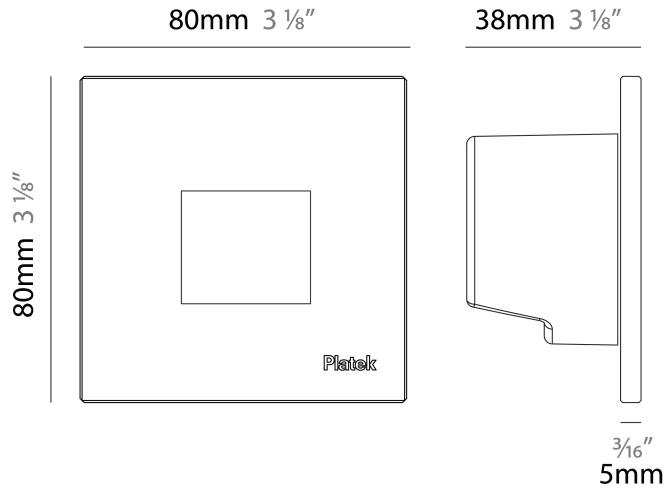

E9R147-

base number   Finish
Options

1. To build a product code in our configurator select the specify button on the base model # product page
2. To build a manual product code on this datasheet choose from the options listed below in blue font and add the suffix to the base model #

GENERAL

Series: Spiare _____
Brand: Platek _____
Division: Exterior _____
Mounting Type: Recessed _____
Mounting Location: Wall _____
Subcategory: Pedestrian _____

PHYSICAL

Shape: Square _____
Length (mm): 80 _____
Length (in): 3 1/8 _____
Height (mm): 80 _____
Depth (mm): 37.5 _____
Height (in): 3 1/8 _____
Depth (in): 1 1/2 _____
Light Distribution: Direct _____
Diffuser: Clear tempered glass _____
Fixture Finish: [BLK / WHI / GRY / COR / ANT / BRZ](#) _____
Fixture Material: Aluminum Die Cast _____

ELECTRICAL

Lamp Type: LED (Zhaga Standard) _____
Input Wattage (W): 6 _____
Dimming: Non-Dimmable _____
Driver Included: Yes _____
Driver Location: Remote _____
Driver Type: Constant Voltage - 120 Vac _____
Driver Class: Class 2 _____
Input Voltage (V): 120 _____
Output Voltage (V): 24 _____

LED

Number of LEDs: 1 _____
Color Temperature (°K): 3000 _____
Max. Delivered Lumen (lm): 10 _____
Nominal Lumen (lm): 250 _____
CRI: >80 CRI _____
Lamp Life (hrs): 50000 _____

OPTICAL

Beam Angle: Asymmetrical _____

RATINGS AND CERTIFICATIONS

Certified By: Certified for North American Standards _____
IP rating: IP65 _____
IK Rating: IK05 _____