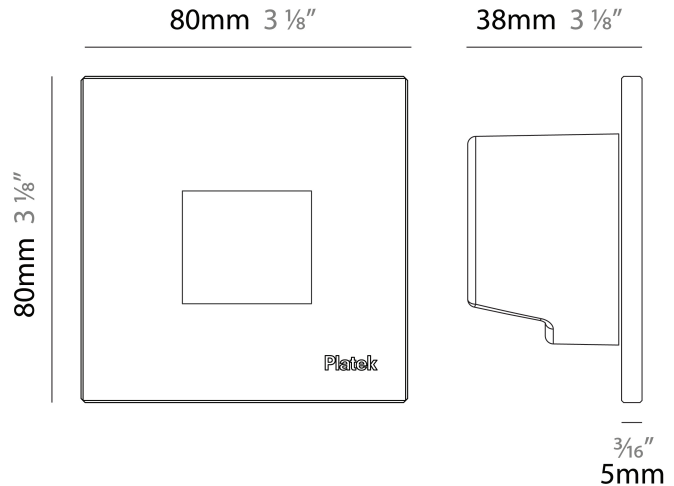

base number _____
Finish _____
Options _____

1. To build a product code in our configurator select the specify button on the base model # product page
2. To build a manual product code on this datasheet choose from the options listed below in blue font and add the suffix to the base model #

GENERAL

Series: Spiare _____
Brand: Platek _____
Division: Exterior _____
Mounting Type: Recessed _____
Mounting Location: Wall _____
Subcategory: Pedestrian _____

PHYSICAL

Shape: Square _____
Length (mm): 80 _____
Length (in): 3 1/8 _____
Height (mm): 80 _____
Depth (mm): 37.5 _____
Height (in): 3 1/8 _____
Depth (in): 1 1/2 _____
Light Distribution: Direct _____
Diffuser: Clear tempered glass _____
Fixture Finish: [BLK / WHI / GRY / COR / ANT / BRZ](#) _____
Fixture Material: Aluminum Die Cast _____

ELECTRICAL

Lamp Type: LED (Zhaga Standard) _____
Input Wattage (W): 6 _____
Dimming: Non-Dimmable _____
Driver Included: Yes _____
Driver Location: Remote _____
Driver Type: Constant Voltage - 120 Vac _____
Driver Class: Class 2 _____
Input Voltage (V): 120 _____
Output Voltage (V): 24 _____

LED

Number of LEDs: 1 _____
Color Temperature (°K): 3000 _____
Max. Delivered Lumen (lm): 10 _____
Nominal Lumen (lm): 250 _____
CRI: >80 CRI _____
Lamp Life (hrs): 50000 _____

OPTICAL

Beam Angle: Asymmetrical _____

RATINGS AND CERTIFICATIONS

Certified By: Certified for North American Standards _____
IP rating: IP65 _____
IK Rating: IK05 _____