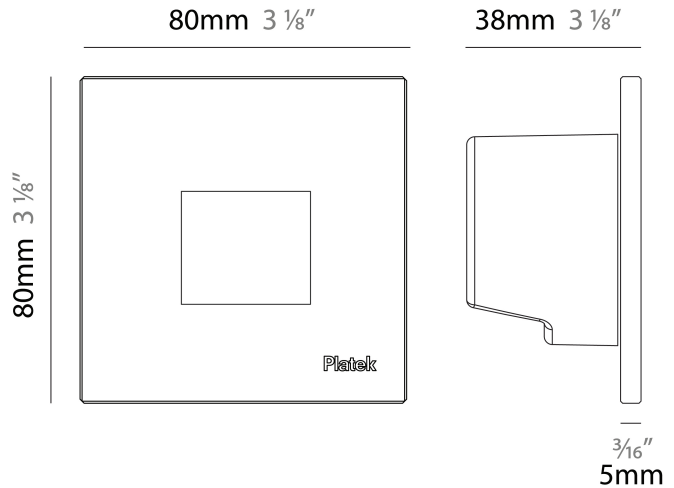

GENERAL

Series: Spiare _____
Brand: Platek _____
Division: Exterior _____
Mounting Type: Recessed _____
Mounting Location: Wall _____
Subcategory: Pedestrian _____

PHYSICAL

Shape: Square _____
Length (mm): 80 _____
Length (in): 3 1/8 _____
Height (mm): 80 _____
Depth (mm): 37.5 _____
Height (in): 3 1/8 _____
Depth (in): 1 1/2 _____
Light Distribution: Direct _____
Diffuser: Clear tempered glass _____
Fixture Finish: [BLK / WHI / GRY / COR / ANT / BRZ](#) _____
Fixture Material: Aluminum Die Cast _____
Cut-out Measurements: 200 x 44.5mm _____

ELECTRICAL

Lamp Type: LED (Zhaga Standard) _____
Input Wattage (W): 2.5 _____
Total Output Wattage (W): 1.9 _____
Dimming: Non-Dimmable _____
Driver Included: Yes _____
Driver Location: Remote _____
Driver Type: Constant Voltage - 120 Vac _____
Driver Class: Class 2 _____
Input Voltage (V): 120 _____
Output Voltage (V): 24 _____

LED

Number of LEDs: 1 _____
Color Temperature (°K): 3000 _____
Max. Delivered Lumen (lm): 25 _____
Nominal Lumen (lm): 250 _____
CRI: >80 CRI _____
Lamp Life (hrs): 50000 _____

OPTICAL

Beam Angle: Asymmetrical _____

RATINGS AND CERTIFICATIONS

Certified By: Certified for North American Standards _____
IP rating: IP65 _____
IK Rating: IK05 _____