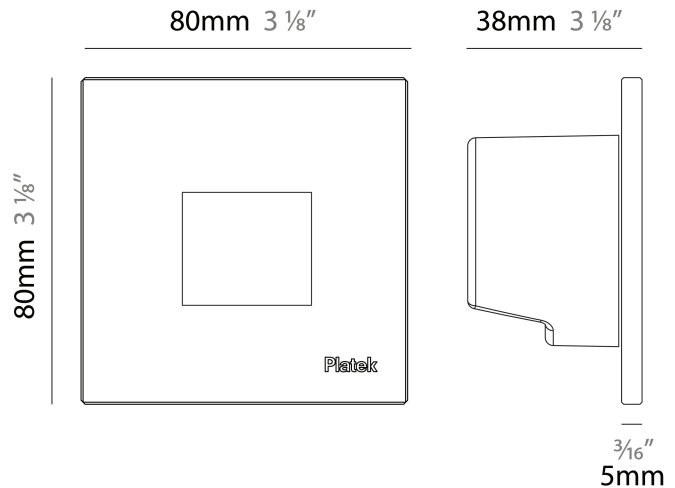

PROJECT	_____
TYPE	_____
SPECIFIER	_____
QUANTITY	_____
DATE	_____

SPIARE RECESSED

E9R146- _____ - _____
base number   Color   Finish
                         Temperature   Options

1. To build a product code in our configurator select the specify button on the base model # product page
2. To build a manual product code on this datasheet choose from the options listed below in blue font and add the suffix to the base model #

GENERAL

Series: Spiare
Brand: Platek
Division: Exterior
Mounting Type: Recessed
Mounting Location: Wall
Subcategory: Pedestrian

PHYSICAL

Shape: Square
Length (mm): 80
Length (in): 3 1/8
Height (mm): 80
Depth (mm): 37.5
Height (in): 3 1/8
Depth (in): 1 1/2
Light Distribution: Direct
Diffuser: Clear tempered glass
Fixture Finish: [BLK / WHI / GRY / COR / ANT / BRZ](#)
Fixture Material: Aluminum Die Cast

ELECTRICAL

Lamp Type: LED (Zhaga Standard)
Input Wattage (W): 2.5
Total Output Wattage (W): 1.9
Dimming: Non-Dimmable
Driver Included: Yes
Driver Location: Remote
Driver Type: Constant Voltage - 120 Vac
Driver Class: Class 2
Input Voltage (V): 120
Output Voltage (V): 24

LED

Number of LEDs: 1
Color Temperature (°K): [2700 / 3000 / 4000](#)
Max. Delivered Lumen (lm): 10
Nominal Lumen (lm): 250 / 260
CRI: >80 CRI
Lamp Life (hrs): 50000

OPTICAL

Beam Angle: Diffused

RATINGS AND CERTIFICATIONS

Certified By: Certified for North American Standards
IP rating: IP65
IK Rating: IK05