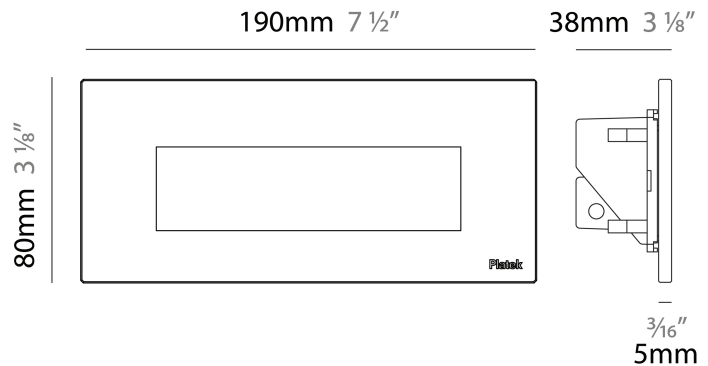

PROJECT
TYPE
SPECIFIER
QUANTITY
DATE

SPIARE RECESSED

E9R155-

base number   Finish
Options

1. To build a product code in our configurator select the specify button on the base model # product page
2. To build a manual product code on this datasheet choose from the options listed below in blue font and add the suffix to the base model #

GENERAL

Series: Spiare
Brand: Platek
Division: Exterior
Mounting Type: Recessed
Mounting Location: Wall
Subcategory: Pedestrian

PHYSICAL

Shape: Square
Length (mm): 190
Length (in): 7 1/2
Height (mm): 80
Depth (mm): 37.5
Height (in): 3 1/8
Depth (in): 1 1/2
Light Distribution: Direct
Diffuser: Clear tempered glass
Fixture Finish: [BLK / WHI / GRY / COR / ANT / BRZ](#)
Fixture Material: Aluminum Die Cast

ELECTRICAL

Lamp Type: LED
Input Wattage (W): 8
Dimming: Non-Dimmable
Driver Included: No
Driver Location: Remote
Driver Type: Constant Voltage - 120 Vac
Driver Class: Class 2
Housing: ENCP4
Input Voltage (V): 120
Output Voltage (V): 24

LED

Number of LEDs: 1
Color Temperature (°K): 3000
Max. Delivered Lumen (lm): 60
Nominal Lumen (lm): 550
CRI: >80 CRI
Lamp Life (hrs): 50000

OPTICAL

Beam Angle: Diffused

RATINGS AND CERTIFICATIONS

Certified By: Certified for North American Standards
IP rating: IP65
IK Rating: IK05