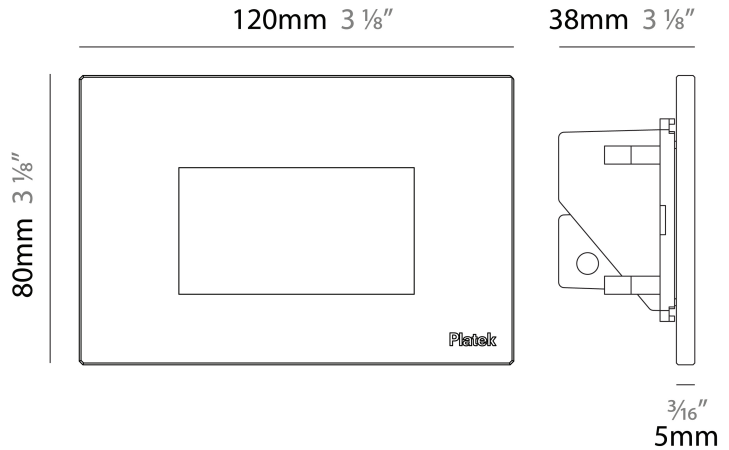

PROJECT
TYPE
SPECIFIER
QUANTITY
DATE

SPIARE RECESSED

E9R151-

base number   Finish
Options

1. To build a product code in our configurator select the specify button on the base model # product page
2. To build a manual product code on this datasheet choose from the options listed below in blue font and add the suffix to the base model #

GENERAL

Series: Spiare
Brand: Platek
Division: Exterior
Mounting Type: Recessed
Mounting Location: Wall
Subcategory: Pedestrian

PHYSICAL

Shape: Square
Length (mm): 120
Length (in): 4 3/4
Height (mm): 80
Depth (mm): 37.5
Height (in): 3 1/8
Depth (in): 1 1/2
Light Distribution: Direct
Diffuser: Clear tempered glass
Fixture Finish: BLK / WHI / GRY / COR / ANT / BRZ
Fixture Material: Aluminum Die Cast

ELECTRICAL

Lamp Type: LED
Input Wattage (W): 6
Dimming: Non-Dimmable
Driver Included: No
Driver Location: Remote
Driver Type: Constant Voltage - 120 Vac
Driver Class: Class 2
Housing: ENCP4
Input Voltage (V): 120
Output Voltage (V): 24

LED

Number of LEDs: 1
Color Temperature (°K): 3000
Max. Delivered Lumen (lm): 50
Nominal Lumen (lm): 250
CRI: >80 CRI
Lamp Life (hrs): 50000

OPTICAL

Beam Angle: Asymmetrical

RATINGS AND CERTIFICATIONS

Certified By: Certified for North American Standards
IP rating: IP65
IK Rating: IK05