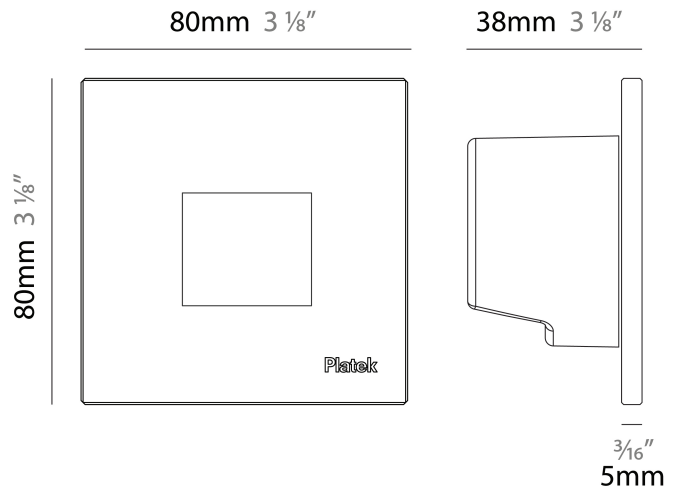

GENERAL

Series: Spiare _____
Brand: Platek _____
Division: Exterior _____
Mounting Type: Recessed _____
Mounting Location: Wall _____
Subcategory: Pedestrian _____

PHYSICAL

Shape: Square _____
Length (mm): 80 _____
Length (in): 3 1/8 _____
Height (mm): 80 _____
Depth (mm): 37.5 _____
Height (in): 3 1/8 _____
Depth (in): 1 1/2 _____
Light Distribution: Asymmetric _____
Diffuser: Clear tempered glass _____
Fixture Finish: [BLK / WHI / GRY / COR / ANT / BRZ](#) _____
Fixture Material: Aluminum Die Cast _____

ELECTRICAL

Lamp Type: LED (Zhaga Standard) _____
Input Wattage (W): 2.5 _____
Total Output Wattage (W): 1.9 _____
Dimming: Non-Dimmable _____
Driver Included: Yes _____
Driver Location: Remote _____
Driver Type: Constant Voltage - 120 Vac _____
Driver Class: Class 2 _____
Input Voltage (V): 120 _____
Output Voltage (V): 24 _____

LED

Number of LEDs: 1 _____
Color Temperature (°K): [2700 / 3000 / 4000](#) _____
Max. Delivered Lumen (lm): 25 _____
Nominal Lumen (lm): 250 / 260 _____
CRI: >80 CRI _____
Lamp Life (hrs): 50000 _____

OPTICAL

Beam Angle: Asymmetrical _____

RATINGS AND CERTIFICATIONS

Certified By: Certified for North American Standards _____
IP rating: IP65 _____
IK Rating: IK05 _____