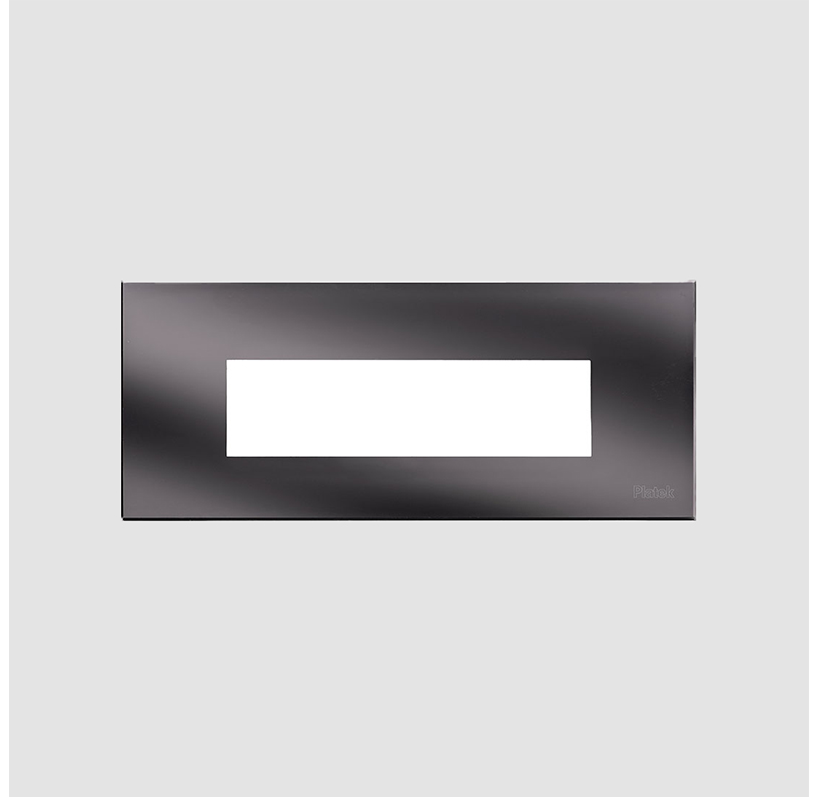

PROJECT
TYPE
SPECIFIER
QUANTITY
DATE

SPIARE RECESSED

E9R153-

base number   Finish
Options

1. To build a product code in our configurator select the specify button on the base model # product page
2. To build a manual product code on this datasheet choose from the options listed below in blue font and add the suffix to the base model #

GENERAL

Series: Spiare
Brand: Platek
Division: Exterior
Mounting Type: Recessed
Mounting Location: Wall
Subcategory: Pedestrian

PHYSICAL

Shape: Square
Length (mm): 190
Length (in): 7 1/2
Height (mm): 80
Depth (mm): 37.5
Height (in): 3 1/8
Depth (in): 1 1/2
Light Distribution: Direct
Diffuser: Clear tempered glass
Fixture Finish: BLK / WHI / GRY / COR / ANT / BRZ
Fixture Material: Aluminum Die Cast
Cut-out Measurements: 200 x 44.5mm

ELECTRICAL

Lamp Type: LED
Input Wattage (W): 8
Dimming: Non-Dimmable
Driver Included: No
Driver Location: Remote
Driver Type: Constant Voltage - 120 Vac
Driver Class: Class 2
Housing: ENCP4
Input Voltage (V): 120
Output Voltage (V): 24

LED

Number of LEDs: 1
Color Temperature (°K): 3000
Max. Delivered Lumen (lm): 150
Nominal Lumen (lm): 550
CRI: >80 CRI
Lamp Life (hrs): 50000

OPTICAL

Beam Angle: Asymmetrical

RATINGS AND CERTIFICATIONS

Certified By: Certified for North American Standards
IP rating: IP65
IK Rating: IK05