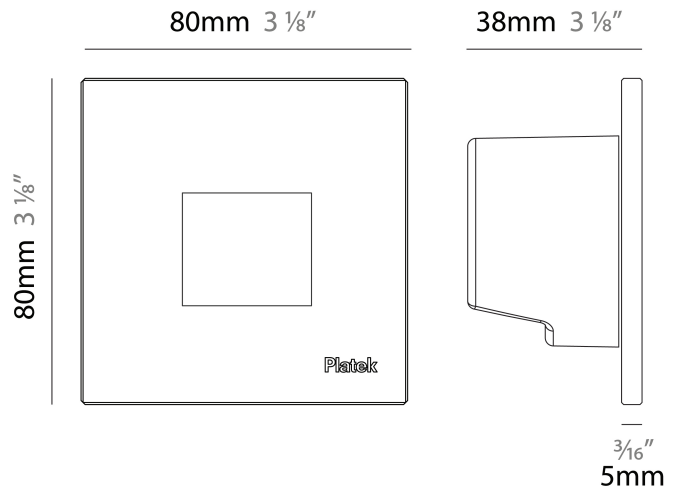

PROJECT	_____
TYPE	_____
SPECIFIER	_____
QUANTITY	_____
DATE	_____

SPIARE RECESSED

E9R146- -

base number   Color   Finish
Temperature   Options

1. To build a product code in our configurator select the specify button on the base model # product page
2. To build a manual product code on this datasheet choose from the options listed below in blue font and add the suffix to the base model #

GENERAL

Series: Spiare
Brand: Platek
Division: Exterior
Mounting Type: Recessed
Mounting Location: Wall
Subcategory: Pedestrian

PHYSICAL

Shape: Square
Length (mm): 80
Length (in): 3 1/8"
Height (mm): 80
Depth (mm): 37.5
Height (in): 3 1/8"
Depth (in): 1 1/2"
Light Distribution: Direct
Diffuser: Clear tempered glass
Fixture Finish: [BLK / WHI / GRY / COR / ANT / BRZ](#)
Fixture Material: Aluminum Die Cast

ELECTRICAL

Lamp Type: LED (Zhaga Standard)
Input Wattage (W): 2.5
Total Output Wattage (W): 1.9
Dimming: Non-Dimmable
Driver Included: Yes
Driver Location: Remote
Driver Type: Constant Voltage - 120 Vac
Driver Class: Class 2
Input Voltage (V): 120
Output Voltage (V): 24

LED

Number of LEDs: 1
Color Temperature (°K): [2700 / 3000 / 4000](#)
Max. Delivered Lumen (lm): 10
Nominal Lumen (lm): 250 / 260
CRI: >80 CRI
Lamp Life (hrs): 50000

OPTICAL

Beam Angle: Diffused

RATINGS AND CERTIFICATIONS

Certified By: Certified for North American Standards
IP rating: IP65
IK Rating: IK05