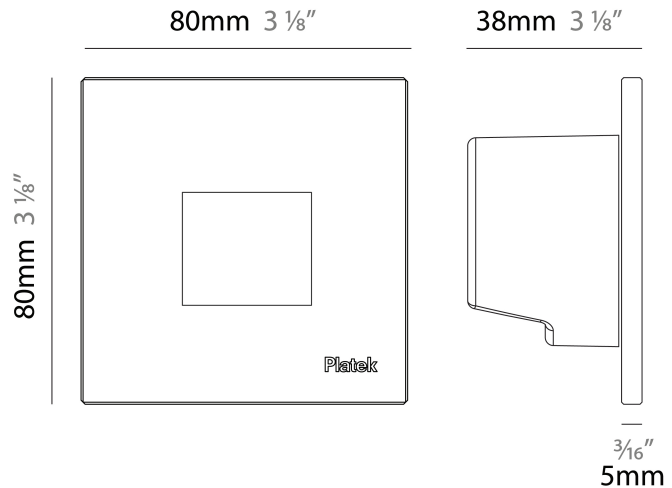

PROJECT	_____
TYPE	_____
SPECIFIER	_____
QUANTITY	_____
DATE	_____

SPIARE RECESSED

E9R146- -

base number   Color   Finish
Temperature   Options

1. To build a product code in our configurator select the specify button on the base model # product page
2. To build a manual product code on this datasheet choose from the options listed below in blue font and add the suffix to the base model #

GENERAL

Series: Spiare
Brand: Platek
Division: Exterior
Mounting Type: Recessed
Mounting Location: Wall
Subcategory: Pedestrian

PHYSICAL

Shape: Square
Length (mm): 80
Length (in): 3 1/8"
Height (mm): 80
Depth (mm): 37.5
Height (in): 3 1/8"
Depth (in): 1 1/2"
Light Distribution: Direct
Diffuser: Clear tempered glass
Fixture Finish: [BLK / WHI / GRY / COR / ANT / BRZ](#)
Fixture Material: Aluminum Die Cast

ELECTRICAL

Lamp Type: LED (Zhaga Standard)
Input Wattage (W): 2.5
Total Output Wattage (W): 1.9
Dimming: Non-Dimmable
Driver Included: Yes
Driver Location: Remote
Driver Type: Constant Voltage - 120 Vac
Driver Class: Class 2
Input Voltage (V): 120
Output Voltage (V): 24

LED

Number of LEDs: 1
Color Temperature (°K): [2700 / 3000 / 4000](#)
Max. Delivered Lumen (lm): 10
Nominal Lumen (lm): 250 / 260
CRI: >80 CRI
Lamp Life (hrs): 50000

OPTICAL

Beam Angle: Diffused

RATINGS AND CERTIFICATIONS

Certified By: Certified for North American Standards
IP rating: IP65
IK Rating: IK05