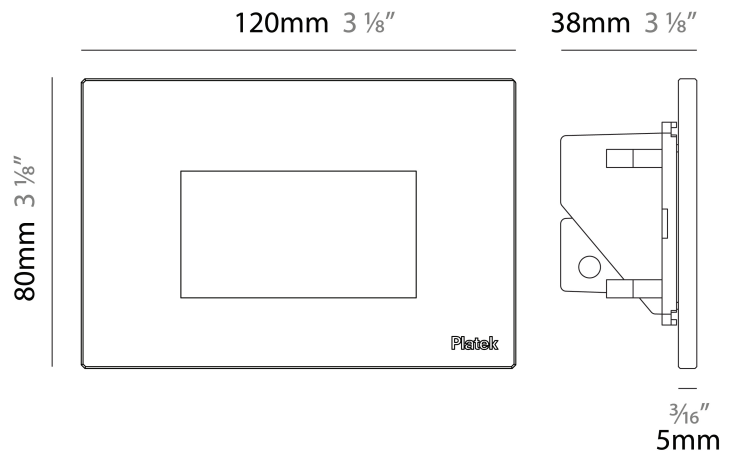

PROJECT	_____
TYPE	_____
SPECIFIER	_____
QUANTITY	_____
DATE	_____

SPIARE RECESSED

E9R150- _____ - _____
base number   Color   Finish
                         Temperature   Options

1. To build a product code in our configurator select the specify button on the base model # product page
2. To build a manual product code on this datasheet choose from the options listed below in blue font and add the suffix to the base model #

GENERAL

Series: Spiare
Brand: Platek
Division: Exterior
Mounting Type: Recessed
Mounting Location: Wall
Subcategory: Pedestrian

PHYSICAL

Shape: Square
Length (mm): 120
Length (in): 4 3/4
Height (mm): 80
Depth (mm): 37.5
Height (in): 3 1/8
Depth (in): 1 1/2
Light Distribution: Direct
Diffuser: Clear tempered glass
Fixture Finish: [BLK / WHI / GRY / COR / ANT / BRZ](#)
Fixture Material: Aluminum Die Cast

ELECTRICAL

Lamp Type: LED
Input Wattage (W): 6
Dimming: Non-Dimmable
Driver Included: No
Driver Location: Remote
Driver Type: Constant Voltage - 120 Vac
Driver Class: Class 2
Housing: ENCP4
Input Voltage (V): 120
Output Voltage (V): 24

LED

Number of LEDs: 1
Color Temperature (°K): [2700 / 3000 / 4000](#)
Max. Delivered Lumen (lm): 50
Nominal Lumen (lm): 400/415
CRI: >80 CRI
Lamp Life (hrs): 50000

OPTICAL

Beam Angle: Diffused

RATINGS AND CERTIFICATIONS

Certified By: Certified for North American Standards
IP rating: IP65
IK Rating: IK05