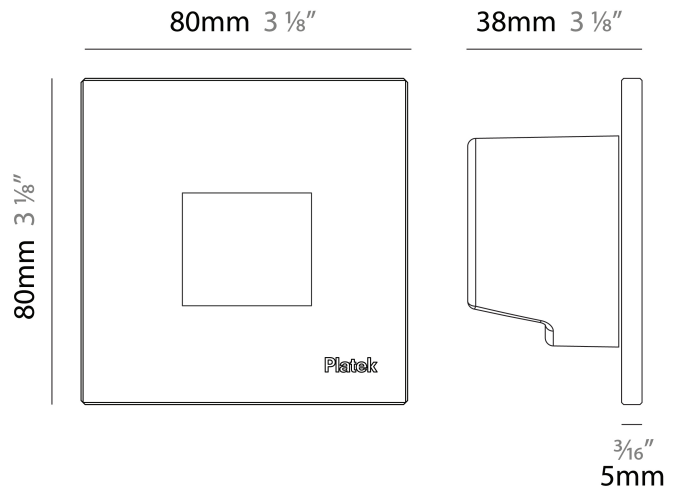

PROJECT
TYPE
SPECIFIER
QUANTITY
DATE

SPIARE RECESSED

E9R147-

base number   Finish
Options

1. To build a product code in our configurator select the specify button on the base model # product page
2. To build a manual product code on this datasheet choose from the options listed below in blue font and add the suffix to the base model #

GENERAL

Series: Spiare
Brand: Platek
Division: Exterior
Mounting Type: Recessed
Mounting Location: Wall
Subcategory: Pedestrian

PHYSICAL

Shape: Square
Length (mm): 80
Length (in): 3 1/8
Height (mm): 80
Depth (mm): 37.5
Height (in): 3 1/8
Depth (in): 1 1/2
Light Distribution: Direct
Diffuser: Clear tempered glass
Fixture Finish: BLK / WHI / GRY / COR / ANT / BRZ
Fixture Material: Aluminum Die Cast

ELECTRICAL

Lamp Type: LED (Zhaga Standard)
Input Wattage (W): 6
Dimming: Non-Dimmable
Driver Included: Yes
Driver Location: Remote
Driver Type: Constant Voltage - 120 Vac
Driver Class: Class 2
Input Voltage (V): 120
Output Voltage (V): 24

LED

Number of LEDs: 1
Color Temperature (°K): 3000
Max. Delivered Lumen (lm): 10
Nominal Lumen (lm): 250
CRI: >80 CRI
Lamp Life (hrs): 50000

OPTICAL

Beam Angle: Asymmetrical

RATINGS AND CERTIFICATIONS

Certified By: Certified for North American Standards
IP rating: IP65
IK Rating: IK05