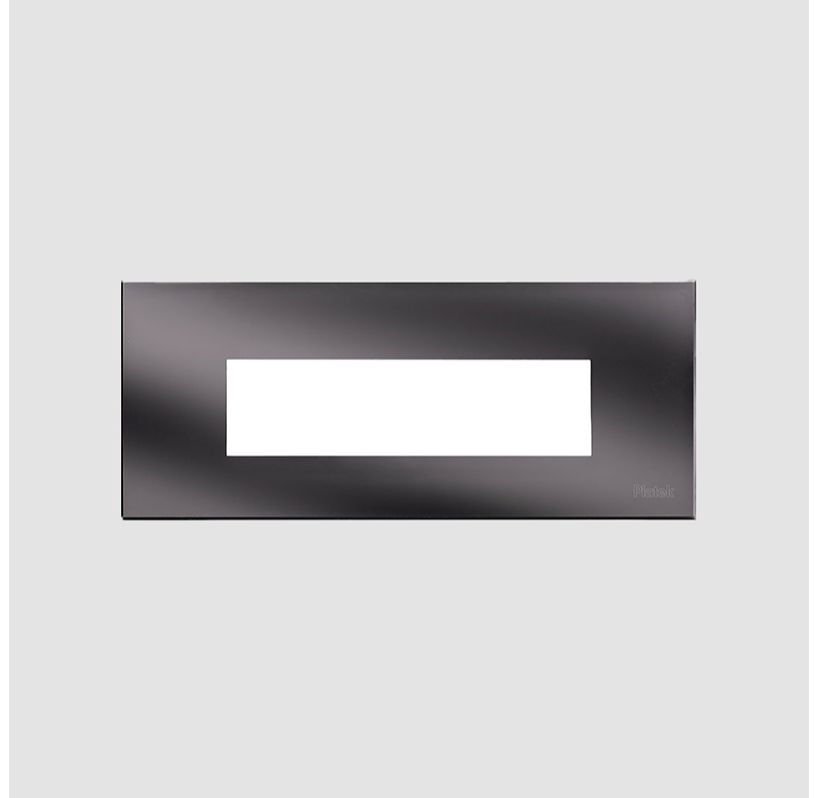

SPIARE RECESSED

E9R154- -

base number   Color   Finish
Temperature   Options

1. To build a product code in our configurator select the specify button on the base model # product page
2. To build a manual product code on this datasheet choose from the options listed below in blue font and add the suffix to the base model #

GENERAL

Series: Spiare
Brand: Platek
Division: Exterior
Mounting Type: Recessed
Mounting Location: Wall
Subcategory: Pedestrian

PHYSICAL

Shape: Square
Length (mm): 190
Length (in): 7 ½
Height (mm): 80
Depth (mm): 37.5
Height (in): 3 ⅛
Depth (in): 1 ½
Light Distribution: Direct
Diffuser: Clear tempered glass
Fixture Finish: [BLK / WHI / GRY / COR / ANT / BRZ](#)
Fixture Material: Aluminum Die Cast

ELECTRICAL

Lamp Type: LED
Input Wattage (W): 8
Dimming: Non-Dimmable
Driver Included: No
Driver Location: Remote
Driver Type: Constant Voltage - 120 Vac
Driver Class: Class 2
Housing: ENCP4
Input Voltage (V): 120
Output Voltage (V): 24

LED

Number of LEDs: 1
Color Temperature (°K): [2700 / 3000 / 4000](#)
Max. Delivered Lumen (lm): 60
Nominal Lumen (lm): 550
CRI: >80 CRI
Lamp Life (hrs): 50000

OPTICAL

Beam Angle: Diffused

RATINGS AND CERTIFICATIONS

Certified By: Certified for North American Standards
IP rating: IP65
IK Rating: IK05