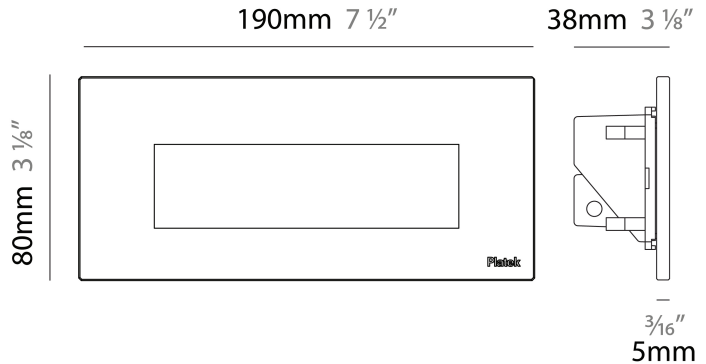

SPIARE RECESSED

E9R154- -

base number   Color   Finish
Temperature   Options

1. To build a product code in our configurator select the specify button on the base model # product page
2. To build a manual product code on this datasheet choose from the options listed below in blue font and add the suffix to the base model #

GENERAL

Series: Spiare
Brand: Platek
Division: Exterior
Mounting Type: Recessed
Mounting Location: Wall
Subcategory: Pedestrian

PHYSICAL

Shape: Square
Length (mm): 190
Length (in): 7 ½
Height (mm): 80
Depth (mm): 37.5
Height (in): 3 ⅛
Depth (in): 1 ½
Light Distribution: Direct
Diffuser: Clear tempered glass
Fixture Finish: [BLK / WHI / GRY / COR / ANT / BRZ](#)
Fixture Material: Aluminum Die Cast

ELECTRICAL

Lamp Type: LED
Input Wattage (W): 8
Dimming: Non-Dimmable
Driver Included: No
Driver Location: Remote
Driver Type: Constant Voltage - 120 Vac
Driver Class: Class 2
Housing: ENCP4
Input Voltage (V): 120
Output Voltage (V): 24

LED

Number of LEDs: 1
Color Temperature (°K): [2700 / 3000 / 4000](#)
Max. Delivered Lumen (lm): 60
Nominal Lumen (lm): 550
CRI: >80 CRI
Lamp Life (hrs): 50000

OPTICAL

Beam Angle: Diffused

RATINGS AND CERTIFICATIONS

Certified By: Certified for North American Standards
IP rating: IP65
IK Rating: IK05