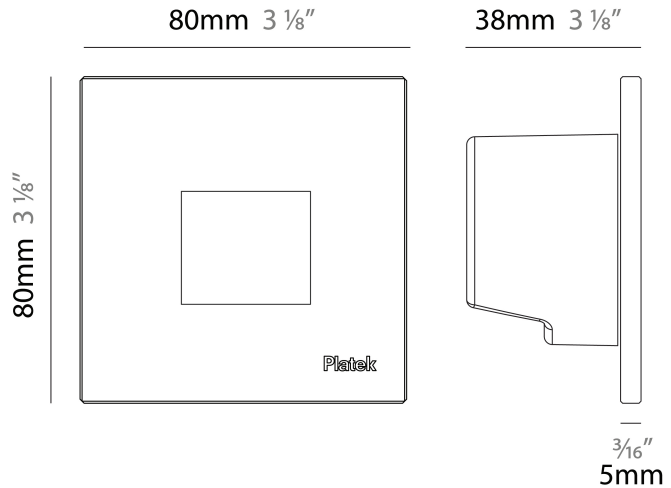

GENERAL

Series: Spiare _____
Brand: Platek _____
Division: Exterior _____
Mounting Type: Recessed _____
Mounting Location: Wall _____
Subcategory: Pedestrian _____

PHYSICAL

Shape: Square _____
Length (mm): 80 _____
Length (in): 3 1/8 _____
Height (mm): 80 _____
Depth (mm): 37.5 _____
Height (in): 3 1/8 _____
Depth (in): 1 1/2 _____
Light Distribution: Direct _____
Diffuser: Clear tempered glass _____
Fixture Finish: BLK / WHI / GRY / COR / ANT / BRZ _____
Fixture Material: Aluminum Die Cast _____
Cut-out Measurements: 200 x 44.5mm _____

ELECTRICAL

Lamp Type: LED (Zhaga Standard) _____
Input Wattage (W): 2.5 _____
Total Output Wattage (W): 1.9 _____
Dimming: Non-Dimmable _____
Driver Included: Yes _____
Driver Location: Remote _____
Driver Type: Constant Voltage - 120 Vac _____
Driver Class: Class 2 _____
Input Voltage (V): 120 _____
Output Voltage (V): 24 _____

LED

Number of LEDs: 1 _____
Color Temperature (°K): 3000 _____
Max. Delivered Lumen (lm): 25 _____
Nominal Lumen (lm): 250 _____
CRI: >80 CRI _____
Lamp Life (hrs): 50000 _____

OPTICAL

Beam Angle: Asymmetrical _____

RATINGS AND CERTIFICATIONS

Certified By: Certified for North American Standards _____
IP rating: IP65 _____
IK Rating: IK05 _____