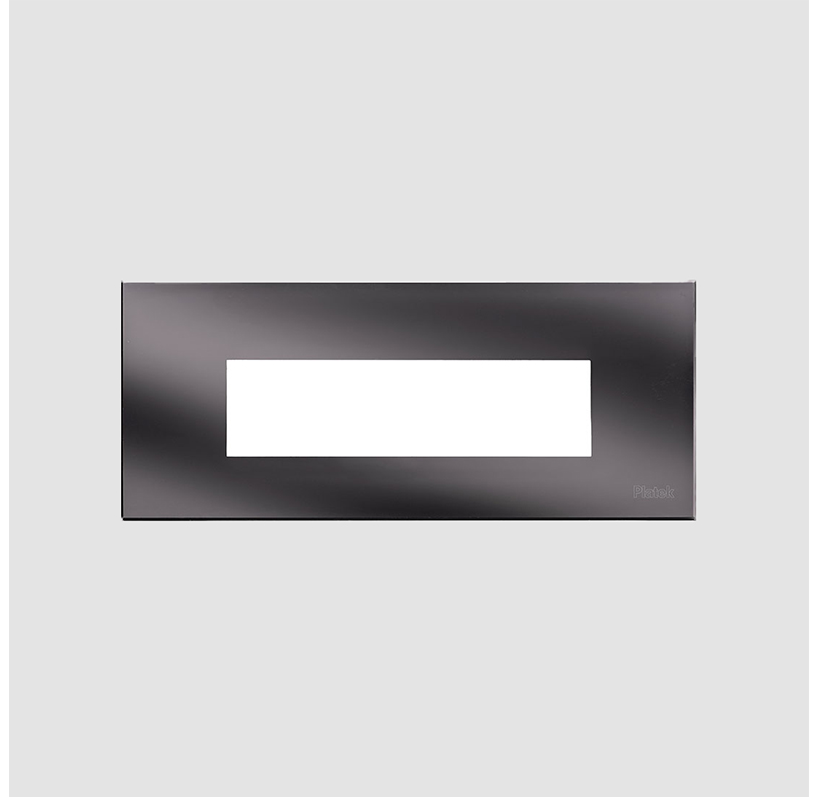

PROJECT
TYPE
SPECIFIER
QUANTITY
DATE

SPIARE RECESSED

E9R153-

base number   Finish
Options

1. To build a product code in our configurator select the specify button on the base model # product page
2. To build a manual product code on this datasheet choose from the options listed below in blue font and add the suffix to the base model #

GENERAL

Series: Spiare
Brand: Platek
Division: Exterior
Mounting Type: Recessed
Mounting Location: Wall
Subcategory: Pedestrian

PHYSICAL

Shape: Square
Length (mm): 190
Length (in): 7 1/2
Height (mm): 80
Depth (mm): 37.5
Height (in): 3 1/8
Depth (in): 1 1/2
Light Distribution: Direct
Diffuser: Clear tempered glass
Fixture Finish: [BLK / WHI / GRY / COR / ANT / BRZ](#)
Fixture Material: Aluminum Die Cast
Cut-out Measurements: 200 x 44.5mm

ELECTRICAL

Lamp Type: LED
Input Wattage (W): 8
Dimming: Non-Dimmable
Driver Included: No
Driver Location: Remote
Driver Type: Constant Voltage - 120 Vac
Driver Class: Class 2
Housing: ENCP4
Input Voltage (V): 120
Output Voltage (V): 24

LED

Number of LEDs: 1
Color Temperature (°K): 3000
Max. Delivered Lumen (lm): 150
Nominal Lumen (lm): 550
CRI: >80 CRI
Lamp Life (hrs): 50000

OPTICAL

Beam Angle: Asymmetrical

RATINGS AND CERTIFICATIONS

Certified By: Certified for North American Standards
IP rating: IP65
IK Rating: IK05