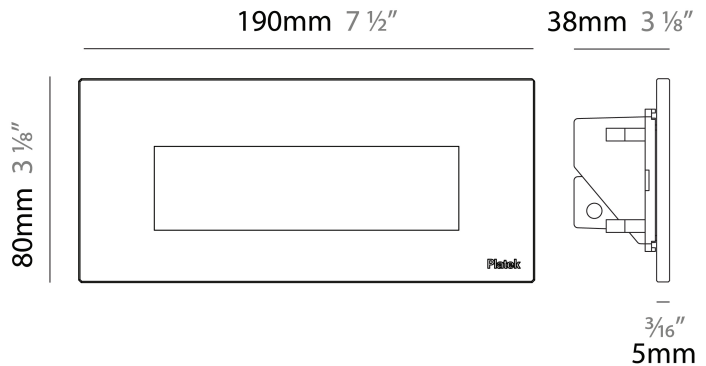

PROJECT
TYPE
SPECIFIER
QUANTITY
DATE

SPIARE RECESSED

E9R152- -
base number   Color   Finish
                         Temperature   Options

1. To build a product code in our configurator select the specify button on the base model # product page
2. To build a manual product code on this datasheet choose from the options listed below in blue font and add the suffix to the base model #

GENERAL

Series: Spiare
Brand: Platek
Division: Exterior
Mounting Type: Recessed
Mounting Location: Wall
Subcategory: Pedestrian

PHYSICAL

Shape: Square
Length (mm): 190
Length (in): 7 ½
Height (mm): 80
Depth (mm): 37.5
Height (in): 3 ⅛
Depth (in): 1 ½
Light Distribution: Asymmetric
Diffuser: Clear tempered glass
Fixture Finish: [BLK](#) / [WHI](#) / [GRY](#) / [COR](#) / [ANT](#) / [BRZ](#)
Fixture Material: Aluminum Die Cast

ELECTRICAL

Lamp Type: LED
Input Wattage (W): 8
Dimming: Non-Dimmable
Driver Included: No
Driver Location: Remote
Driver Type: Constant Voltage - 120 Vac
Driver Class: Class 2
Housing: ENCP4
Input Voltage (V): 120
Output Voltage (V): 24

LED

Number of LEDs: 1
Color Temperature (°K): [2700](#) / [3000](#) / [4000](#)
Max. Delivered Lumen (lm): 150
Nominal Lumen (lm): 570
CRI: >80 CRI
Lamp Life (hrs): 50000

OPTICAL

Beam Angle: Asymmetrical

RATINGS AND CERTIFICATIONS

Certified By: Certified for North American Standards
IP rating: IP65
IK Rating: IK05