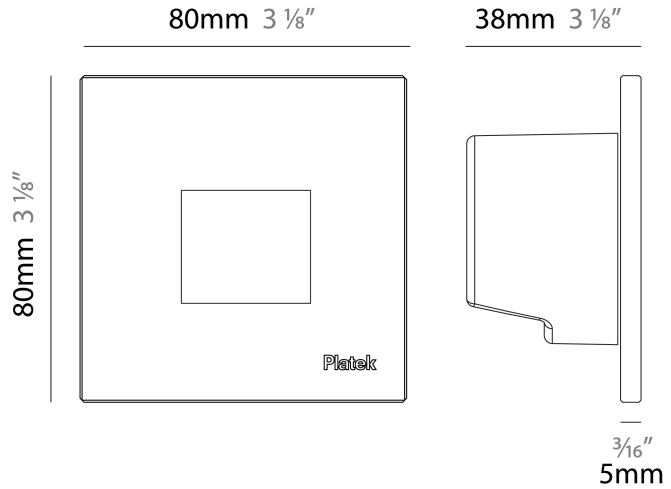

SPIARE RECESSED

E9R146- -

base number   Color   Finish
Temperature   Options

1. To build a product code in our configurator select the specify button on the base model # product page
2. To build a manual product code on this datasheet choose from the options listed below in blue font and add the suffix to the base model #

GENERAL

Series: Spiare
Brand: Platek
Division: Exterior
Mounting Type: Recessed
Mounting Location: Wall
Subcategory: Pedestrian

PHYSICAL

Shape: Square
Length (mm): 80
Length (in): 3 1/8
Height (mm): 80
Depth (mm): 37.5
Height (in): 3 1/8
Depth (in): 1 1/2
Light Distribution: Direct
Diffuser: Clear tempered glass
Fixture Finish: [BLK / WHI / GRY / COR / ANT / BRZ](#)
Fixture Material: Aluminum Die Cast

ELECTRICAL

Lamp Type: LED (Zhaga Standard)
Input Wattage (W): 2.5
Total Output Wattage (W): 1.9
Dimming: Non-Dimmable
Driver Included: Yes
Driver Location: Remote
Driver Type: Constant Voltage - 120 Vac
Driver Class: Class 2
Input Voltage (V): 120
Output Voltage (V): 24

LED

Number of LEDs: 1
Color Temperature (°K): [2700 / 3000 / 4000](#)
Max. Delivered Lumen (lm): 10
Nominal Lumen (lm): 250 / 260
CRI: >80 CRI
Lamp Life (hrs): 50000

OPTICAL

Beam Angle: Diffused

RATINGS AND CERTIFICATIONS

Certified By: Certified for North American Standards
IP rating: IP65
IK Rating: IK05