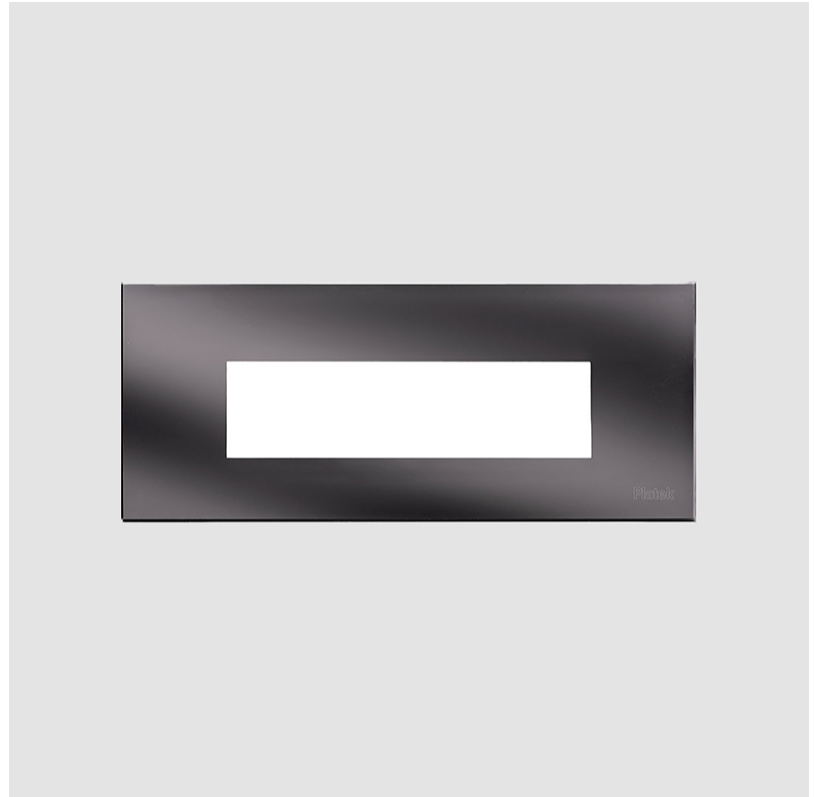

PROJECT
TYPE
SPECIFIER
QUANTITY
DATE

SPIARE RECESSED

E9R152- -
base number   Color   Finish
                         Temperature   Options

1. To build a product code in our configurator select the specify button on the base model # product page
2. To build a manual product code on this datasheet choose from the options listed below in blue font and add the suffix to the base model #

GENERAL

Series: Spiare
Brand: Platek
Division: Exterior
Mounting Type: Recessed
Mounting Location: Wall
Subcategory: Pedestrian

PHYSICAL

Shape: Square
Length (mm): 190
Length (in): 7 ½
Height (mm): 80
Depth (mm): 37.5
Height (in): 3 ⅛
Depth (in): 1 ½
Light Distribution: Asymmetric
Diffuser: Clear tempered glass
Fixture Finish: [BLK](#) / [WHI](#) / [GRY](#) / [COR](#) / [ANT](#) / [BRZ](#)
Fixture Material: Aluminum Die Cast

ELECTRICAL

Lamp Type: LED
Input Wattage (W): 8
Dimming: Non-Dimmable
Driver Included: No
Driver Location: Remote
Driver Type: Constant Voltage - 120 Vac
Driver Class: Class 2
Housing: ENCP4
Input Voltage (V): 120
Output Voltage (V): 24

LED

Number of LEDs: 1
Color Temperature (°K): [2700](#) / [3000](#) / [4000](#)
Max. Delivered Lumen (lm): 150
Nominal Lumen (lm): 570
CRI: >80 CRI
Lamp Life (hrs): 50000

OPTICAL

Beam Angle: Asymmetrical

RATINGS AND CERTIFICATIONS

Certified By: Certified for North American Standards
IP rating: IP65
IK Rating: IK05