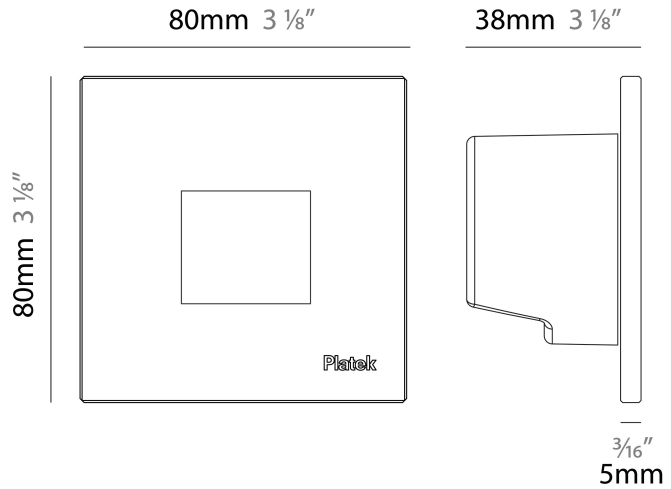

SPIARE RECESSED

E9R144- -

base number
Color   Finish
Temperature   Options

1. To build a product code in our configurator select the specify button on the base model # product page
2. To build a manual product code on this datasheet choose from the options listed below in blue font and add the suffix to the base model #

GENERAL

Series: Spiare
Brand: Platek
Division: Exterior
Mounting Type: Recessed
Mounting Location: Wall
Subcategory: Pedestrian

PHYSICAL

Shape: Square
Length (mm): 80
Length (in): 3 1/8
Height (mm): 80
Depth (mm): 37.5
Height (in): 3 1/8
Depth (in): 1 1/2
Light Distribution: Asymmetric
Diffuser: Clear tempered glass
Fixture Finish: [BLK / WHI / GRY / COR / ANT / BRZ](#)
Fixture Material: Aluminum Die Cast

ELECTRICAL

Lamp Type: LED (Zhaga Standard)
Input Wattage (W): 2.5
Total Output Wattage (W): 1.9
Dimming: Non-Dimmable
Driver Included: Yes
Driver Location: Remote
Driver Type: Constant Voltage - 120 Vac
Driver Class: Class 2
Input Voltage (V): 120
Output Voltage (V): 24

LED

Number of LEDs: 1
Color Temperature (°K): [2700 / 3000 / 4000](#)
Max. Delivered Lumen (lm): 25
Nominal Lumen (lm): 250 / 260
CRI: >80 CRI
Lamp Life (hrs): 50000

OPTICAL

Beam Angle: Asymmetrical

RATINGS AND CERTIFICATIONS

Certified By: Certified for North American Standards
IP rating: IP65
IK Rating: IK05