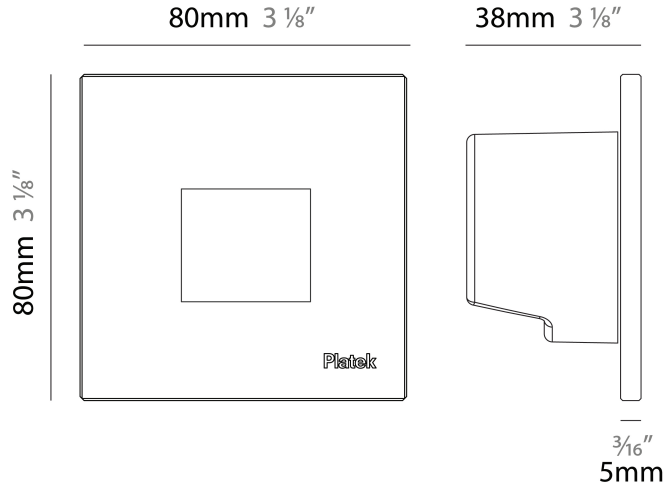

GENERAL

Series: Spiare _____
Brand: Platek _____
Division: Exterior _____
Mounting Type: Recessed _____
Mounting Location: Wall _____
Subcategory: Pedestrian _____

PHYSICAL

Shape: Square _____
Length (mm): 80 _____
Length (in): 3 1/8 _____
Height (mm): 80 _____
Depth (mm): 37.5 _____
Height (in): 3 1/8 _____
Depth (in): 1 1/2 _____
Light Distribution: Direct _____
Diffuser: Clear tempered glass _____
Fixture Finish: BLK / WHI / GRY / COR / ANT / BRZ _____
Fixture Material: Aluminum Die Cast _____
Cut-out Measurements: 200 x 44.5mm _____

ELECTRICAL

Lamp Type: LED (Zhaga Standard) _____
Input Wattage (W): 2.5 _____
Total Output Wattage (W): 1.9 _____
Dimming: Non-Dimmable _____
Driver Included: Yes _____
Driver Location: Remote _____
Driver Type: Constant Voltage - 120 Vac _____
Driver Class: Class 2 _____
Input Voltage (V): 120 _____
Output Voltage (V): 24 _____

LED

Number of LEDs: 1 _____
Color Temperature (°K): 3000 _____
Max. Delivered Lumen (lm): 25 _____
Nominal Lumen (lm): 250 _____
CRI: >80 CRI _____
Lamp Life (hrs): 50000 _____

OPTICAL

Beam Angle: Asymmetrical _____

RATINGS AND CERTIFICATIONS

Certified By: Certified for North American Standards _____
IP rating: IP65 _____
IK Rating: IK05 _____