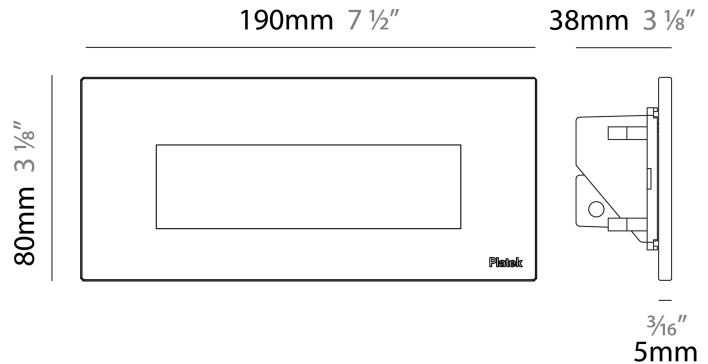

PROJECT
TYPE
SPECIFIER
QUANTITY
DATE

SPIARE RECESSED

E9R155-

base number   Finish
Options

1. To build a product code in our configurator select the specify button on the base model # product page
2. To build a manual product code on this datasheet choose from the options listed below in blue font and add the suffix to the base model #

GENERAL

Series: Spiare
Brand: Platek
Division: Exterior
Mounting Type: Recessed
Mounting Location: Wall
Subcategory: Pedestrian

PHYSICAL

Shape: Square
Length (mm): 190
Length (in): 7 1/2
Height (mm): 80
Depth (mm): 37.5
Height (in): 3 1/8
Depth (in): 1 1/2
Light Distribution: Direct
Diffuser: Clear tempered glass
Fixture Finish: BLK / WHI / GRY / COR / ANT / BRZ
Fixture Material: Aluminum Die Cast

ELECTRICAL

Lamp Type: LED
Input Wattage (W): 8
Dimming: Non-Dimmable
Driver Included: No
Driver Location: Remote
Driver Type: Constant Voltage - 120 Vac
Driver Class: Class 2
Housing: ENCP4
Input Voltage (V): 120
Output Voltage (V): 24

LED

Number of LEDs: 1
Color Temperature (°K): 3000
Max. Delivered Lumen (lm): 60
Nominal Lumen (lm): 550
CRI: >80 CRI
Lamp Life (hrs): 50000

OPTICAL

Beam Angle: Diffused

RATINGS AND CERTIFICATIONS

Certified By: Certified for North American Standards
IP rating: IP65
IK Rating: IK05