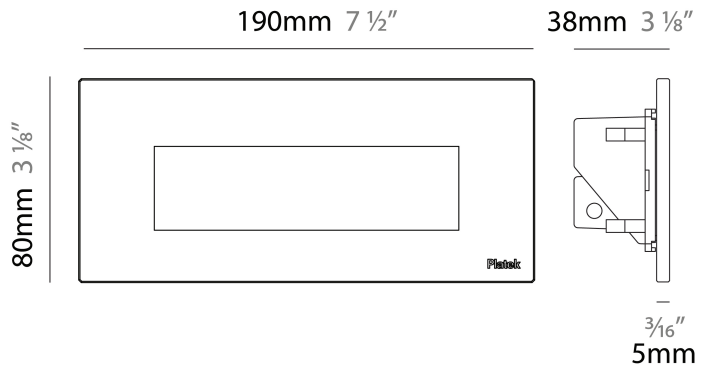

PROJECT
TYPE
SPECIFIER
QUANTITY
DATE

SPIARE RECESSED

E9R152-

base number
Color   Finish
Temperature   Options

1. To build a product code in our configurator select the specify button on the base model # product page
2. To build a manual product code on this datasheet choose from the options listed below in blue font and add the suffix to the base model #

GENERAL

Series: Spiare
Brand: Platek
Division: Exterior
Mounting Type: Recessed
Mounting Location: Wall
Subcategory: Pedestrian

PHYSICAL

Shape: Square
Length (mm): 190
Length (in): 7 ½
Height (mm): 80
Depth (mm): 37.5
Height (in): 3 ⅛
Depth (in): 1 ½
Light Distribution: Asymmetric
Diffuser: Clear tempered glass
Fixture Finish: [BLK / WHI / GRY / COR / ANT / BRZ](#)
Fixture Material: Aluminum Die Cast

ELECTRICAL

Lamp Type: LED
Input Wattage (W): 8
Dimming: Non-Dimmable
Driver Included: No
Driver Location: Remote
Driver Type: Constant Voltage - 120 Vac
Driver Class: Class 2
Housing: ENCP4
Input Voltage (V): 120
Output Voltage (V): 24

LED

Number of LEDs: 1
Color Temperature (°K): [2700 / 3000 / 4000](#)
Max. Delivered Lumen (lm): 150
Nominal Lumen (lm): 570
CRI: >80 CRI
Lamp Life (hrs): 50000

OPTICAL

Beam Angle: Asymmetrical

RATINGS AND CERTIFICATIONS

Certified By: Certified for North American Standards
IP rating: IP65
IK Rating: IK05