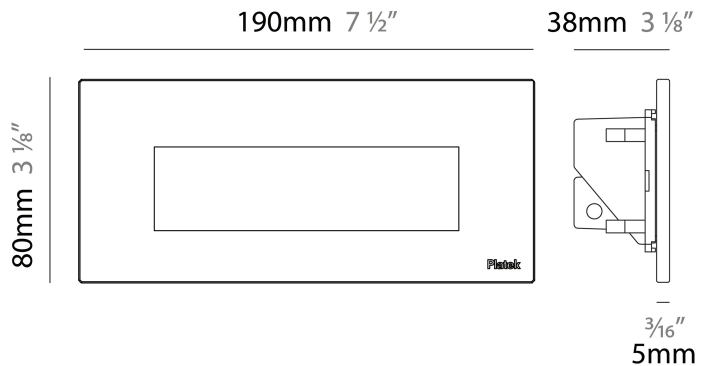

PROJECT
TYPE
SPECIFIER
QUANTITY
DATE

SPIARE RECESSED

E9R153-

base number   Finish
Options

1. To build a product code in our configurator select the specify button on the base model # product page
2. To build a manual product code on this datasheet choose from the options listed below in blue font and add the suffix to the base model #

GENERAL

Series: Spiare
Brand: Platek
Division: Exterior
Mounting Type: Recessed
Mounting Location: Wall
Subcategory: Pedestrian

PHYSICAL

Shape: Square
Length (mm): 190
Length (in): 7 1/2
Height (mm): 80
Depth (mm): 37.5
Height (in): 3 1/8
Depth (in): 1 1/2
Light Distribution: Direct
Diffuser: Clear tempered glass
Fixture Finish: [BLK / WHI / GRY / COR / ANT / BRZ](#)
Fixture Material: Aluminum Die Cast
Cut-out Measurements: 200 x 44.5mm

ELECTRICAL

Lamp Type: LED
Input Wattage (W): 8
Dimming: Non-Dimmable
Driver Included: No
Driver Location: Remote
Driver Type: Constant Voltage - 120 Vac
Driver Class: Class 2
Housing: ENCP4
Input Voltage (V): 120
Output Voltage (V): 24

LED

Number of LEDs: 1
Color Temperature (°K): 3000
Max. Delivered Lumen (lm): 150
Nominal Lumen (lm): 550
CRI: >80 CRI
Lamp Life (hrs): 50000

OPTICAL

Beam Angle: Asymmetrical

RATINGS AND CERTIFICATIONS

Certified By: Certified for North American Standards
IP rating: IP65
IK Rating: IK05