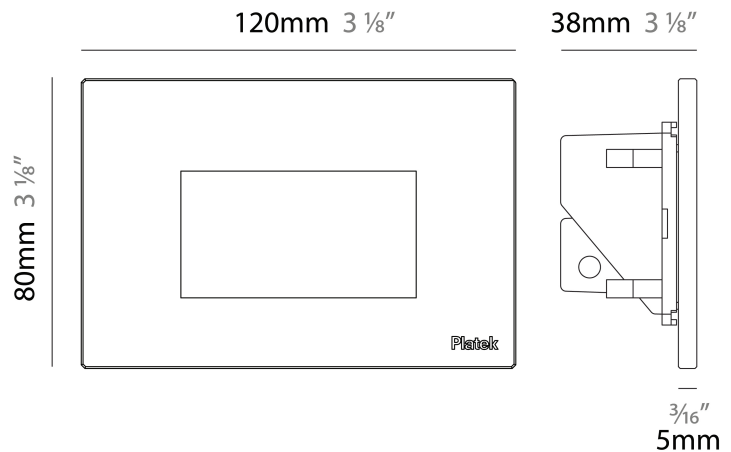

PROJECT	_____
TYPE	_____
SPECIFIER	_____
QUANTITY	_____
DATE	_____

SPIARE RECESSED

E9R148-

base number   Color   Finish
Temperature   Options

1. To build a product code in our configurator select the specify button on the base model # product page
2. To build a manual product code on this datasheet choose from the options listed below in blue font and add the suffix to the base model #

GENERAL

Series: Spiare
Brand: Platek
Division: Exterior
Mounting Type: Recessed
Mounting Location: Wall
Subcategory: Pedestrian

PHYSICAL

Shape: Square
Length (mm): 120
Length (in): 4 ¾
Height (mm): 80
Depth (mm): 37.5
Height (in): 3 ⅛
Depth (in): 1 ½
Light Distribution: Asymmetric
Diffuser: Clear tempered glass
Fixture Finish: [BLK / WHI / GRY / COR / ANT / BRZ](#)
Fixture Material: Aluminum Die Cast

ELECTRICAL

Lamp Type: LED
Input Wattage (W): 6
Dimming: Non-Dimmable
Driver Included: No
Driver Location: Remote
Driver Type: Constant Voltage - 120 Vac
Driver Class: Class 2
Housing: ENCP4
Input Voltage (V): 120 - 277
Output Voltage (V): 24

LED

Number of LEDs: 1
Color Temperature (°K): [2700 / 3000 / 4000](#)
Max. Delivered Lumen (lm): 130
Nominal Lumen (lm): 400 / 415
CRI: >80 CRI
Lamp Life (hrs): 50000

OPTICAL

Beam Angle: Asymmetrical

RATINGS AND CERTIFICATIONS

Certified By: Certified for North American Standards
IP rating: IP65
IK Rating: IK05