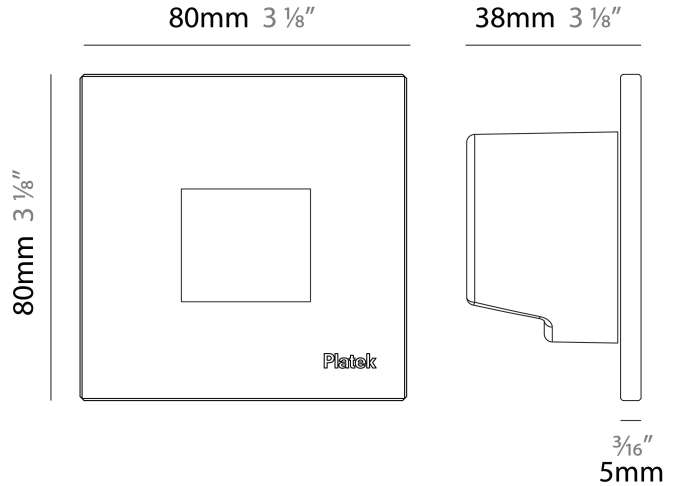

PROJECT
TYPE
SPECIFIER
QUANTITY
DATE

SPIARE RECESSED

E9R147-

base number   Finish
Options

1. To build a product code in our configurator select the specify button on the base model # product page
2. To build a manual product code on this datasheet choose from the options listed below in blue font and add the suffix to the base model #

GENERAL

Series: Spiare
Brand: Platek
Division: Exterior
Mounting Type: Recessed
Mounting Location: Wall
Subcategory: Pedestrian

PHYSICAL

Shape: Square
Length (mm): 80
Length (in): 3 1/8
Height (mm): 80
Depth (mm): 37.5
Height (in): 3 1/8
Depth (in): 1 1/2
Light Distribution: Direct
Diffuser: Clear tempered glass
Fixture Finish: [BLK / WHI / GRY / COR / ANT / BRZ](#)
Fixture Material: Aluminum Die Cast

ELECTRICAL

Lamp Type: LED (Zhaga Standard)
Input Wattage (W): 6
Dimming: Non-Dimmable
Driver Included: Yes
Driver Location: Remote
Driver Type: Constant Voltage - 120 Vac
Driver Class: Class 2
Input Voltage (V): 120
Output Voltage (V): 24

LED

Number of LEDs: 1
Color Temperature (°K): 3000
Max. Delivered Lumen (lm): 10
Nominal Lumen (lm): 250
CRI: >80 CRI
Lamp Life (hrs): 50000

OPTICAL

Beam Angle: Asymmetrical

RATINGS AND CERTIFICATIONS

Certified By: Certified for North American Standards
IP rating: IP65
IK Rating: IK05