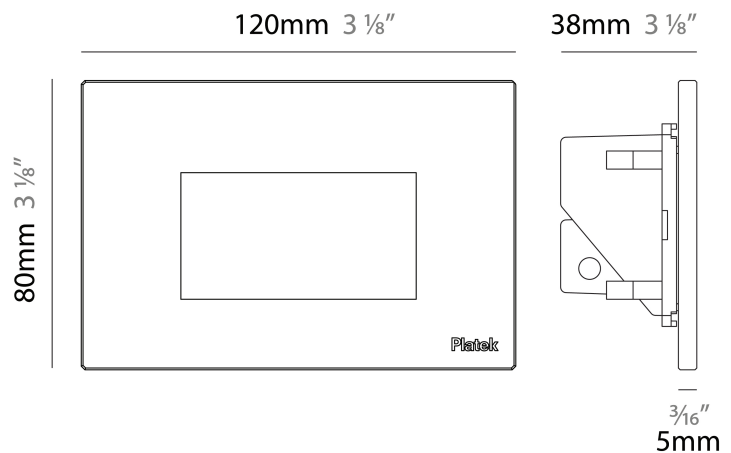

PROJECT
TYPE
SPECIFIER
QUANTITY
DATE

SPIARE RECESSED

E9R149-

base number   Finish
Options

1. To build a product code in our configurator select the specify button on the base model # product page
2. To build a manual product code on this datasheet choose from the options listed below in blue font and add the suffix to the base model #

GENERAL

Series: Spiare
Brand: Platek
Division: Exterior
Mounting Type: Recessed
Mounting Location: Wall
Subcategory: Pedestrian

PHYSICAL

Shape: Square
Length (mm): 120
Length (in): 4 3/4
Height (mm): 80
Depth (mm): 37.5
Height (in): 3 1/8
Depth (in): 1 1/2
Light Distribution: Direct
Diffuser: Clear tempered glass
Fixture Finish: BLK / WHI / GRY / COR / ANT / BRZ
Fixture Material: Aluminum Die Cast
Cut-out Measurements: 200 x 44.5mm

ELECTRICAL

Lamp Type: LED
Input Wattage (W): 6
Dimming: Non-Dimmable
Driver Included: No
Driver Location: Remote
Driver Type: Constant Voltage - 120 Vac
Driver Class: Class 2
Housing: ENCP4
Input Voltage (V): 120
Output Voltage (V): 24

LED

Number of LEDs: 1
Color Temperature (°K): 3000
Max. Delivered Lumen (lm): 130
Nominal Lumen (lm): 400
CRI: >80 CRI
Lamp Life (hrs): 50000

OPTICAL

Beam Angle: Asymmetrical

RATINGS AND CERTIFICATIONS

Certified By: Certified for North American Standards
IP rating: IP65
IK Rating: IK05