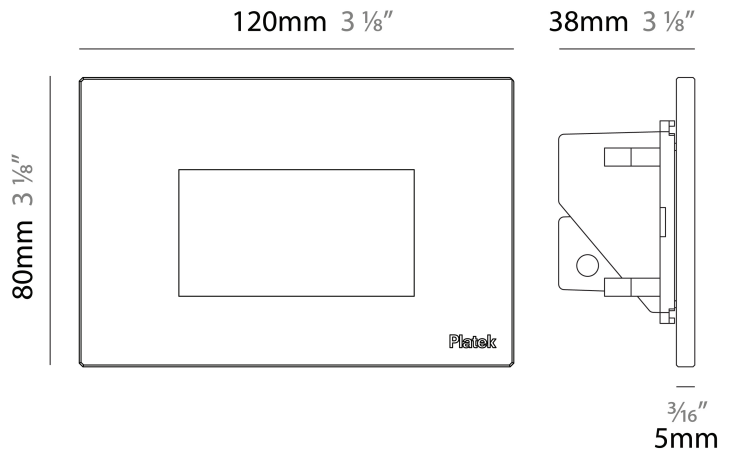

PROJECT
TYPE
SPECIFIER
QUANTITY
DATE

SPIARE RECESSED

E9R151-

base number   Finish
Options

1. To build a product code in our configurator select the specify button on the base model # product page
2. To build a manual product code on this datasheet choose from the options listed below in blue font and add the suffix to the base model #

GENERAL

Series: Spiare
Brand: Platek
Division: Exterior
Mounting Type: Recessed
Mounting Location: Wall
Subcategory: Pedestrian

PHYSICAL

Shape: Square
Length (mm): 120
Length (in): 4 3/4
Height (mm): 80
Depth (mm): 37.5
Height (in): 3 1/8
Depth (in): 1 1/2
Light Distribution: Direct
Diffuser: Clear tempered glass
Fixture Finish: BLK / WHI / GRY / COR / ANT / BRZ
Fixture Material: Aluminum Die Cast

ELECTRICAL

Lamp Type: LED
Input Wattage (W): 6
Dimming: Non-Dimmable
Driver Included: No
Driver Location: Remote
Driver Type: Constant Voltage - 120 Vac
Driver Class: Class 2
Housing: ENCP4
Input Voltage (V): 120
Output Voltage (V): 24

LED

Number of LEDs: 1
Color Temperature (°K): 3000
Max. Delivered Lumen (lm): 50
Nominal Lumen (lm): 250
CRI: >80 CRI
Lamp Life (hrs): 50000

OPTICAL

Beam Angle: Asymmetrical

RATINGS AND CERTIFICATIONS

Certified By: Certified for North American Standards
IP rating: IP65
IK Rating: IK05