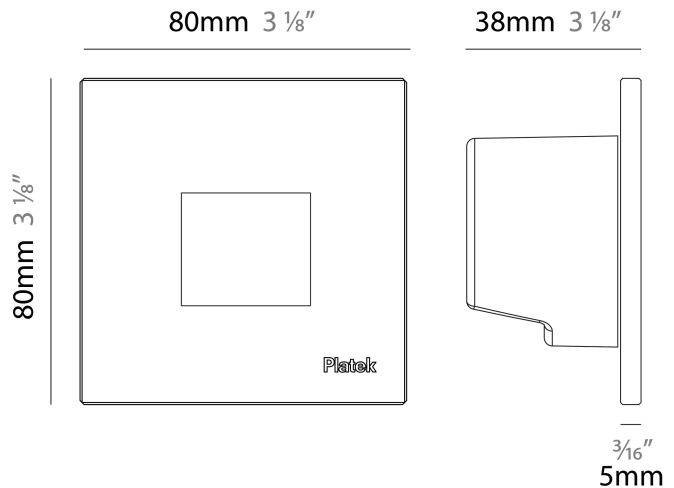

PROJECT	_____
TYPE	_____
SPECIFIER	_____
QUANTITY	_____
DATE	_____

SPIARE RECESSED

E9R144- -

base number
Color   Temperature   Finish   Options

1. To build a product code in our configurator select the specify button on the base model # product page
2. To build a manual product code on this datasheet choose from the options listed below in blue font and add the suffix to the base model #

GENERAL

Series: Spiare
Brand: Platek
Division: Exterior
Mounting Type: Recessed
Mounting Location: Wall
Subcategory: Pedestrian

PHYSICAL

Shape: Square
Length (mm): 80
Length (in): 3 1/8"
Height (mm): 80
Depth (mm): 37.5
Height (in): 3 1/8"
Depth (in): 1 1/2"
Light Distribution: Asymmetric
Diffuser: Clear tempered glass
Fixture Finish: [BLK / WHI / GRY / COR / ANT / BRZ](#)
Fixture Material: Aluminum Die Cast

ELECTRICAL

Lamp Type: LED (Zhaga Standard)
Input Wattage (W): 2.5
Total Output Wattage (W): 1.9
Dimming: Non-Dimmable
Driver Included: Yes
Driver Location: Remote
Driver Type: Constant Voltage - 120 Vac
Driver Class: Class 2
Input Voltage (V): 120
Output Voltage (V): 24

LED

Number of LEDs: 1
Color Temperature (°K): [2700 / 3000 / 4000](#)
Max. Delivered Lumen (lm): 25
Nominal Lumen (lm): 250 / 260
CRI: >80 CRI
Lamp Life (hrs): 50000

OPTICAL

Beam Angle: Asymmetrical

RATINGS AND CERTIFICATIONS

Certified By: Certified for North American Standards
IP rating: IP65
IK Rating: IK05