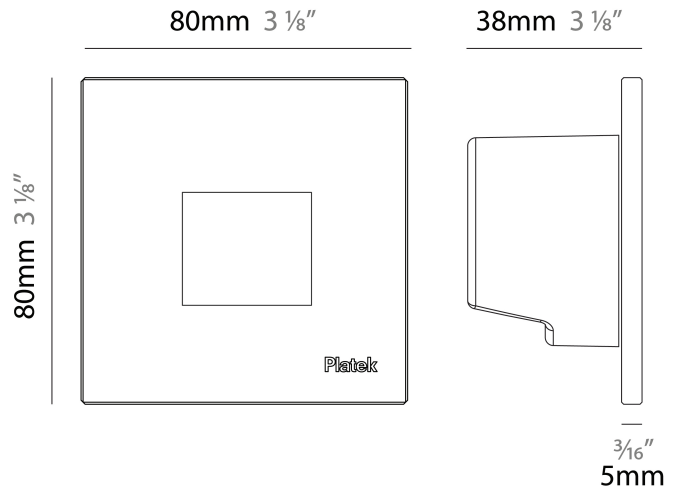

PROJECT	_____
TYPE	_____
SPECIFIER	_____
QUANTITY	_____
DATE	_____

SPIARE RECESSED

E9R146- _____ - _____
base number   Color   Finish
                                         Temperature   Options

1. To build a product code in our configurator select the specify button on the base model # product page
2. To build a manual product code on this datasheet choose from the options listed below in blue font and add the suffix to the base model #

GENERAL

Series: Spiare
Brand: Platek
Division: Exterior
Mounting Type: Recessed
Mounting Location: Wall
Subcategory: Pedestrian

PHYSICAL

Shape: Square
Length (mm): 80
Length (in): 3 1/8
Height (mm): 80
Depth (mm): 37.5
Height (in): 3 1/8
Depth (in): 1 1/2
Light Distribution: Direct
Diffuser: Clear tempered glass
Fixture Finish: [BLK / WHI / GRY / COR / ANT / BRZ](#)
Fixture Material: Aluminum Die Cast

ELECTRICAL

Lamp Type: LED (Zhaga Standard)
Input Wattage (W): 2.5
Total Output Wattage (W): 1.9
Dimming: Non-Dimmable
Driver Included: Yes
Driver Location: Remote
Driver Type: Constant Voltage - 120 Vac
Driver Class: Class 2
Input Voltage (V): 120
Output Voltage (V): 24

LED

Number of LEDs: 1
Color Temperature (°K): [2700 / 3000 / 4000](#)
Max. Delivered Lumen (lm): 10
Nominal Lumen (lm): 250 / 260
CRI: >80 CRI
Lamp Life (hrs): 50000

OPTICAL

Beam Angle: Diffused

RATINGS AND CERTIFICATIONS

Certified By: Certified for North American Standards
IP rating: IP65
IK Rating: IK05