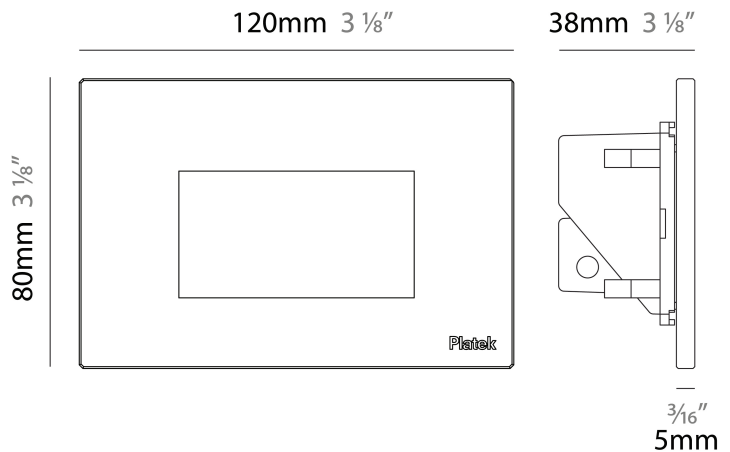

PROJECT
TYPE
SPECIFIER
QUANTITY
DATE

SPIARE RECESSED

E9R150-

base number
Color   Finish
Temperature   Options

1. To build a product code in our configurator select the specify button on the base model # product page
2. To build a manual product code on this datasheet choose from the options listed below in blue font and add the suffix to the base model #

GENERAL

Series: Spiare
Brand: Platek
Division: Exterior
Mounting Type: Recessed
Mounting Location: Wall
Subcategory: Pedestrian

PHYSICAL

Shape: Square
Length (mm): 120
Length (in): 4 ¾
Height (mm): 80
Depth (mm): 37.5
Height (in): 3 ⅛
Depth (in): 1 ½
Light Distribution: Direct
Diffuser: Clear tempered glass
Fixture Finish: [BLK / WHI / GRY / COR / ANT / BRZ](#)
Fixture Material: Aluminum Die Cast

ELECTRICAL

Lamp Type: LED
Input Wattage (W): 6
Dimming: Non-Dimmable
Driver Included: No
Driver Location: Remote
Driver Type: Constant Voltage - 120 Vac
Driver Class: Class 2
Housing: ENCP4
Input Voltage (V): 120
Output Voltage (V): 24

LED

Number of LEDs: 1
Color Temperature (°K): [2700 / 3000 / 4000](#)
Max. Delivered Lumen (lm): 50
Nominal Lumen (lm): 400/415
CRI: >80 CRI
Lamp Life (hrs): 50000

OPTICAL

Beam Angle: Diffused

RATINGS AND CERTIFICATIONS

Certified By: Certified for North American Standards
IP rating: IP65
IK Rating: IK05