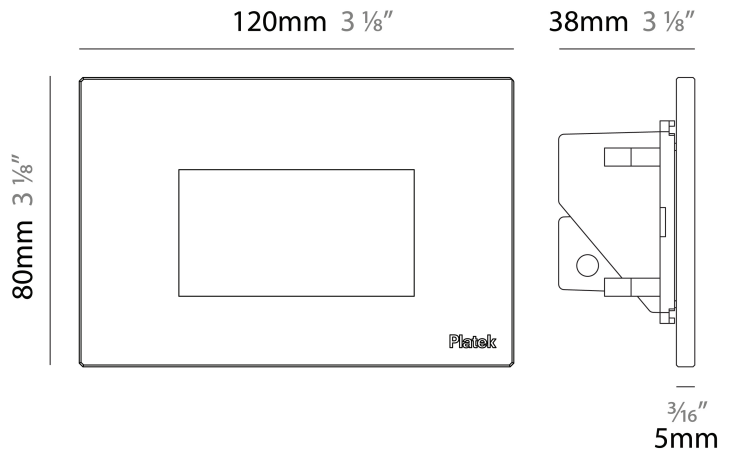

PROJECT	_____
TYPE	_____
SPECIFIER	_____
QUANTITY	_____
DATE	_____

SPIARE RECESSED

E9R148- -

base number   Color   Finish
Temperature   Options

1. To build a product code in our configurator select the specify button on the base model # product page
2. To build a manual product code on this datasheet choose from the options listed below in blue font and add the suffix to the base model #

GENERAL

Series: Spiare
Brand: Platek
Division: Exterior
Mounting Type: Recessed
Mounting Location: Wall
Subcategory: Pedestrian

PHYSICAL

Shape: Square
Length (mm): 120
Length (in): 4 ¾
Height (mm): 80
Depth (mm): 37.5
Height (in): 3 ⅛
Depth (in): 1 ½
Light Distribution: Asymmetric
Diffuser: Clear tempered glass
Fixture Finish: [BLK / WHI / GRY / COR / ANT / BRZ](#)
Fixture Material: Aluminum Die Cast

ELECTRICAL

Lamp Type: LED
Input Wattage (W): 6
Dimming: Non-Dimmable
Driver Included: No
Driver Location: Remote
Driver Type: Constant Voltage - 120 Vac
Driver Class: Class 2
Housing: ENCP4
Input Voltage (V): 120 - 277
Output Voltage (V): 24

LED

Number of LEDs: 1
Color Temperature (°K): [2700 / 3000 / 4000](#)
Max. Delivered Lumen (lm): 130
Nominal Lumen (lm): 400 / 415
CRI: >80 CRI
Lamp Life (hrs): 50000

OPTICAL

Beam Angle: Asymmetrical

RATINGS AND CERTIFICATIONS

Certified By: Certified for North American Standards
IP rating: IP65
IK Rating: IK05