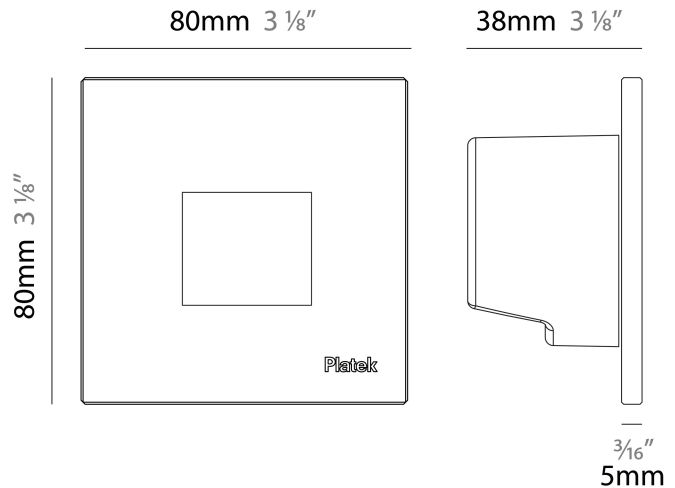

PROJECT
TYPE
SPECIFIER
QUANTITY
DATE

SPIARE RECESSED

E9R146- -
base number   Color   Finish
                          Temperature   Options

1. To build a product code in our configurator select the specify button on the base model # product page
2. To build a manual product code on this datasheet choose from the options listed below in blue font and add the suffix to the base model #

GENERAL

Series: Spiare
Brand: Platek
Division: Exterior
Mounting Type: Recessed
Mounting Location: Wall
Subcategory: Pedestrian

PHYSICAL

Shape: Square
Length (mm): 80
Length (in): 3 1/8
Height (mm): 80
Depth (mm): 37.5
Height (in): 3 1/8
Depth (in): 1 1/2
Light Distribution: Direct
Diffuser: Clear tempered glass
Fixture Finish: [BLK / WHI / GRY / COR / ANT / BRZ](#)
Fixture Material: Aluminum Die Cast

ELECTRICAL

Lamp Type: LED (Zhaga Standard)
Input Wattage (W): 2.5
Total Output Wattage (W): 1.9
Dimming: Non-Dimmable
Driver Included: Yes
Driver Location: Remote
Driver Type: Constant Voltage - 120 Vac
Driver Class: Class 2
Input Voltage (V): 120
Output Voltage (V): 24

LED

Number of LEDs: 1
Color Temperature (°K): [2700 / 3000 / 4000](#)
Max. Delivered Lumen (lm): 10
Nominal Lumen (lm): 250 / 260
CRI: >80 CRI
Lamp Life (hrs): 50000

OPTICAL

Beam Angle: Diffused

RATINGS AND CERTIFICATIONS

Certified By: Certified for North American Standards
IP rating: IP65
IK Rating: IK05