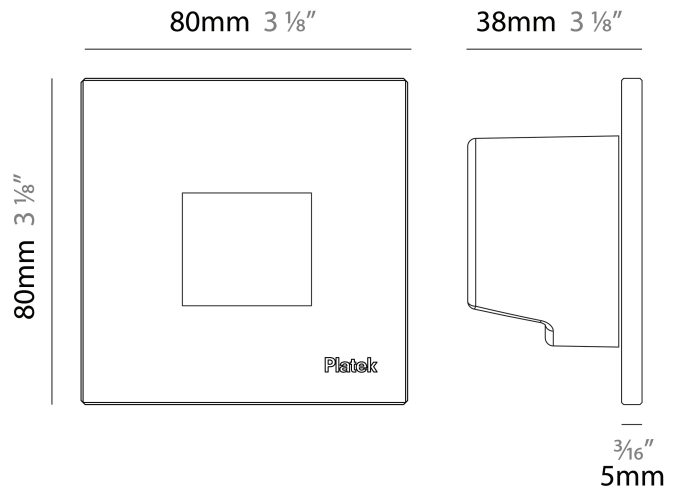

PROJECT _____
TYPE _____
SPECIFIER _____
QUANTITY _____
DATE _____

SPIARE RECESSED

E9R144- _____
base number   Color   Finish
                         Temperature   Options

1. To build a product code in our configurator select the specify button on the base model # product page
2. To build a manual product code on this datasheet choose from the options listed below in blue font and add the suffix to the base model #

GENERAL

Series: Spiare
Brand: Platek
Division: Exterior
Mounting Type: Recessed
Mounting Location: Wall
Subcategory: Pedestrian

PHYSICAL

Shape: Square
Length (mm): 80
Length (in): 3 1/8"
Height (mm): 80
Depth (mm): 37.5
Height (in): 3 1/8"
Depth (in): 1 1/2"
Light Distribution: Asymmetric
Diffuser: Clear tempered glass
Fixture Finish: [BLK / WHI / GRY / COR / ANT / BRZ](#)
Fixture Material: Aluminum Die Cast

ELECTRICAL

Lamp Type: LED (Zhaga Standard)
Input Wattage (W): 2.5
Total Output Wattage (W): 1.9
Dimming: Non-Dimmable
Driver Included: Yes
Driver Location: Remote
Driver Type: Constant Voltage - 120 Vac
Driver Class: Class 2
Input Voltage (V): 120
Output Voltage (V): 24

LED

Number of LEDs: 1
Color Temperature (°K): [2700 / 3000 / 4000](#)
Max. Delivered Lumen (lm): 25
Nominal Lumen (lm): 250 / 260
CRI: >80 CRI
Lamp Life (hrs): 50000

OPTICAL

Beam Angle: Asymmetrical

RATINGS AND CERTIFICATIONS

Certified By: Certified for North American Standards
IP rating: IP65
IK Rating: IK05