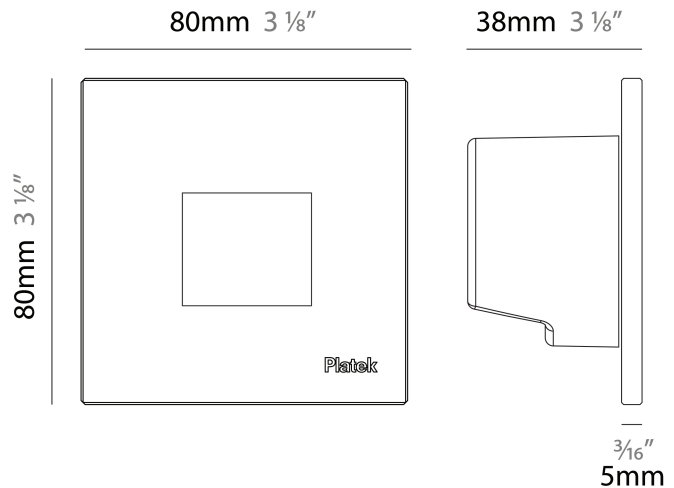

PROJECT
TYPE
SPECIFIER
QUANTITY
DATE

SPIARE RECESSED

E9R147-

base number   Finish
Options

1. To build a product code in our configurator select the specify button on the base model # product page
2. To build a manual product code on this datasheet choose from the options listed below in blue font and add the suffix to the base model #

GENERAL

Series: Spiare
Brand: Platek
Division: Exterior
Mounting Type: Recessed
Mounting Location: Wall
Subcategory: Pedestrian

PHYSICAL

Shape: Square
Length (mm): 80
Length (in): 3 1/8
Height (mm): 80
Depth (mm): 37.5
Height (in): 3 1/8
Depth (in): 1 1/2
Light Distribution: Direct
Diffuser: Clear tempered glass
Fixture Finish: BLK / WHI / GRY / COR / ANT / BRZ
Fixture Material: Aluminum Die Cast

ELECTRICAL

Lamp Type: LED (Zhaga Standard)
Input Wattage (W): 6
Dimming: Non-Dimmable
Driver Included: Yes
Driver Location: Remote
Driver Type: Constant Voltage - 120 Vac
Driver Class: Class 2
Input Voltage (V): 120
Output Voltage (V): 24

LED

Number of LEDs: 1
Color Temperature (°K): 3000
Max. Delivered Lumen (lm): 10
Nominal Lumen (lm): 250
CRI: >80 CRI
Lamp Life (hrs): 50000

OPTICAL

Beam Angle: Asymmetrical

RATINGS AND CERTIFICATIONS

Certified By: Certified for North American Standards
IP rating: IP65
IK Rating: IK05