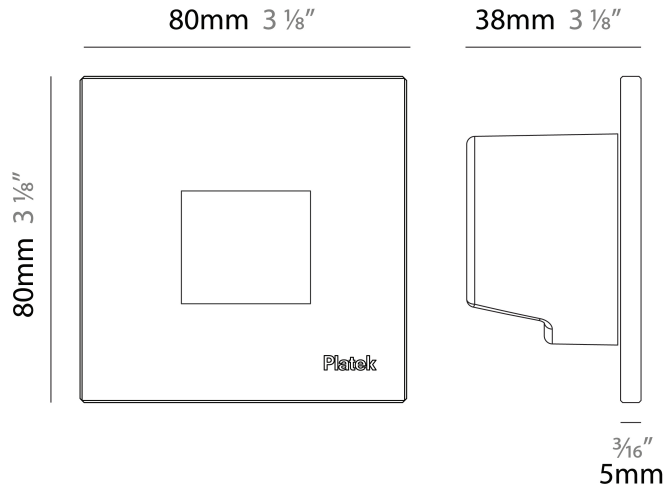

GENERAL

Series: Spiare _____
Brand: Platek _____
Division: Exterior _____
Mounting Type: Recessed _____
Mounting Location: Wall _____
Subcategory: Pedestrian _____

PHYSICAL

Shape: Square _____
Length (mm): 80 _____
Length (in): 3 1/8 _____
Height (mm): 80 _____
Depth (mm): 37.5 _____
Height (in): 3 1/8 _____
Depth (in): 1 1/2 _____
Light Distribution: Direct _____
Diffuser: Clear tempered glass _____
Fixture Finish: [BLK / WHI / GRY / COR / ANT / BRZ](#) _____
Fixture Material: Aluminum Die Cast _____
Cut-out Measurements: 200 x 44.5mm _____

ELECTRICAL

Lamp Type: LED (Zhaga Standard) _____
Input Wattage (W): 2.5 _____
Total Output Wattage (W): 1.9 _____
Dimming: Non-Dimmable _____
Driver Included: Yes _____
Driver Location: Remote _____
Driver Type: Constant Voltage - 120 Vac _____
Driver Class: Class 2 _____
Input Voltage (V): 120 _____
Output Voltage (V): 24 _____

LED

Number of LEDs: 1 _____
Color Temperature (°K): 3000 _____
Max. Delivered Lumen (lm): 25 _____
Nominal Lumen (lm): 250 _____
CRI: >80 CRI _____
Lamp Life (hrs): 50000 _____

OPTICAL

Beam Angle: Asymmetrical _____

RATINGS AND CERTIFICATIONS

Certified By: Certified for North American Standards _____
IP rating: IP65 _____
IK Rating: IK05 _____