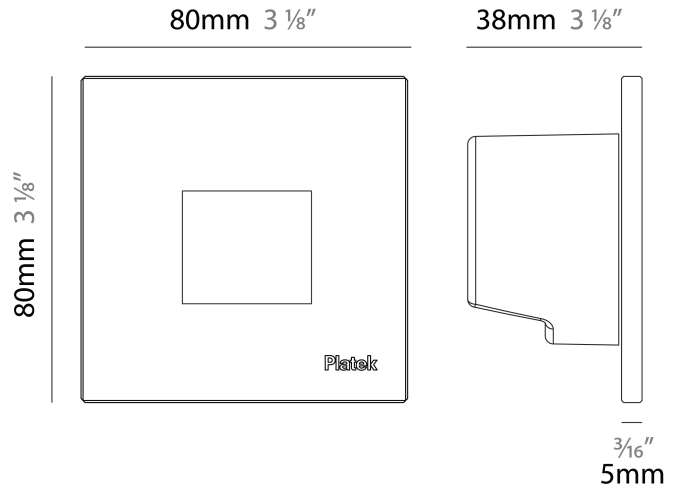

base number _____
Finish _____
Options _____

1. To build a product code in our configurator select the specify button on the base model # product page
2. To build a manual product code on this datasheet choose from the options listed below in blue font and add the suffix to the base model #

GENERAL

Series: Spiare _____
Brand: Platek _____
Division: Exterior _____
Mounting Type: Recessed _____
Mounting Location: Wall _____
Subcategory: Pedestrian _____

PHYSICAL

Shape: Square _____
Length (mm): 80 _____
Length (in): 3 1/8 _____
Height (mm): 80 _____
Depth (mm): 37.5 _____
Height (in): 3 1/8 _____
Depth (in): 1 1/2 _____
Light Distribution: Direct _____
Diffuser: Clear tempered glass _____
Fixture Finish: [BLK / WHI / GRY / COR / ANT / BRZ](#) _____
Fixture Material: Aluminum Die Cast _____

ELECTRICAL

Lamp Type: LED (Zhaga Standard) _____
Input Wattage (W): 6 _____
Dimming: Non-Dimmable _____
Driver Included: Yes _____
Driver Location: Remote _____
Driver Type: Constant Voltage - 120 Vac _____
Driver Class: Class 2 _____
Input Voltage (V): 120 _____
Output Voltage (V): 24 _____

LED

Number of LEDs: 1 _____
Color Temperature (°K): 3000 _____
Max. Delivered Lumen (lm): 10 _____
Nominal Lumen (lm): 250 _____
CRI: >80 CRI _____
Lamp Life (hrs): 50000 _____

OPTICAL

Beam Angle: Asymmetrical _____

RATINGS AND CERTIFICATIONS

Certified By: Certified for North American Standards _____
IP rating: IP65 _____
IK Rating: IK05 _____