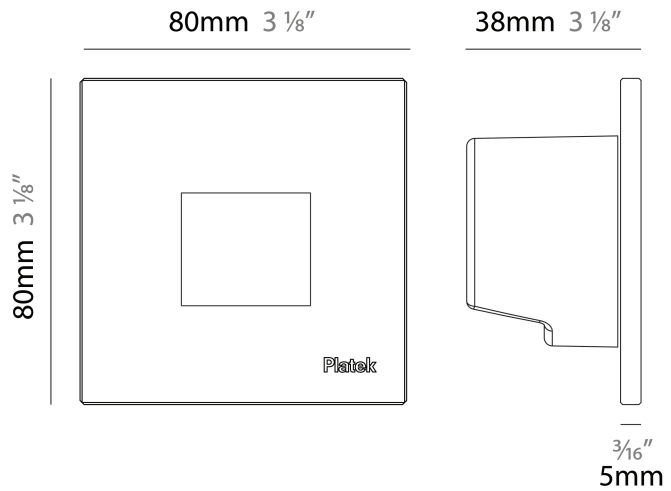

PROJECT	
TYPE	
SPECIFIER	
QUANTITY	
DATE	

SPIARE RECESSED

E9R144-

base number
Color   Finish
Temperature   Options

1. To build a product code in our configurator select the specify button on the base model # product page
2. To build a manual product code on this datasheet choose from the options listed below in blue font and add the suffix to the base model #

GENERAL

Series: Spiare
Brand: Platek
Division: Exterior
Mounting Type: Recessed
Mounting Location: Wall
Subcategory: Pedestrian

PHYSICAL

Shape: Square
Length (mm): 80
Length (in): 3 1/8"
Height (mm): 80
Depth (mm): 37.5
Height (in): 3 1/8"
Depth (in): 1 1/2"
Light Distribution: Asymmetric
Diffuser: Clear tempered glass
Fixture Finish: [BLK / WHI / GRY / COR / ANT / BRZ](#)
Fixture Material: Aluminum Die Cast

ELECTRICAL

Lamp Type: LED (Zhaga Standard)
Input Wattage (W): 2.5
Total Output Wattage (W): 1.9
Dimming: Non-Dimmable
Driver Included: Yes
Driver Location: Remote
Driver Type: Constant Voltage - 120 Vac
Driver Class: Class 2
Input Voltage (V): 120
Output Voltage (V): 24

LED

Number of LEDs: 1
Color Temperature (°K): [2700 / 3000 / 4000](#)
Max. Delivered Lumen (lm): 25
Nominal Lumen (lm): 250 / 260
CRI: >80 CRI
Lamp Life (hrs): 50000

OPTICAL

Beam Angle: Asymmetrical

RATINGS AND CERTIFICATIONS

Certified By: Certified for North American Standards
IP rating: IP65
IK Rating: IK05