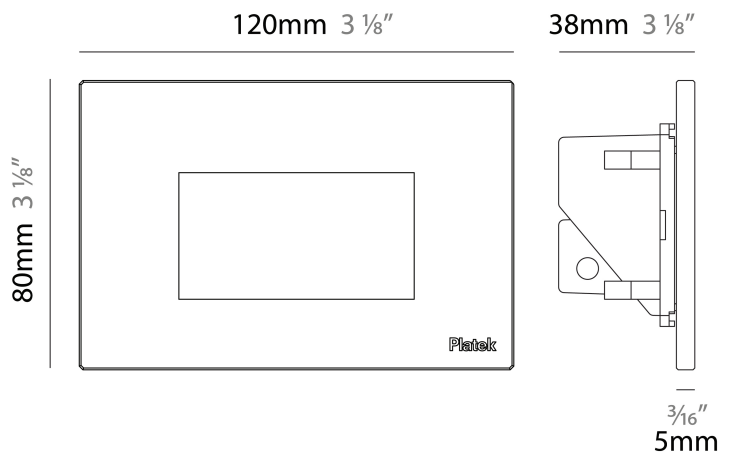

PROJECT
TYPE
SPECIFIER
QUANTITY
DATE

SPIARE RECESSED

E9R151-

base number   Finish
Options

1. To build a product code in our configurator select the specify button on the base model # product page
2. To build a manual product code on this datasheet choose from the options listed below in blue font and add the suffix to the base model #

GENERAL

Series: Spiare
Brand: Platek
Division: Exterior
Mounting Type: Recessed
Mounting Location: Wall
Subcategory: Pedestrian

PHYSICAL

Shape: Square
Length (mm): 120
Length (in): 4 ¾
Height (mm): 80
Depth (mm): 37.5
Height (in): 3 ⅙
Depth (in): 1 ½
Light Distribution: Direct
Diffuser: Clear tempered glass
Fixture Finish: [BLK / WHI / GRY / COR / ANT / BRZ](#)
Fixture Material: Aluminum Die Cast

ELECTRICAL

Lamp Type: LED
Input Wattage (W): 6
Dimming: Non-Dimmable
Driver Included: No
Driver Location: Remote
Driver Type: Constant Voltage - 120 Vac
Driver Class: Class 2
Housing: ENCP4
Input Voltage (V): 120
Output Voltage (V): 24

LED

Number of LEDs: 1
Color Temperature (°K): 3000
Max. Delivered Lumen (lm): 50
Nominal Lumen (lm): 250
CRI: >80 CRI
Lamp Life (hrs): 50000

OPTICAL

Beam Angle: Asymmetrical

RATINGS AND CERTIFICATIONS

Certified By: Certified for North American Standards
IP rating: IP65
IK Rating: IK05