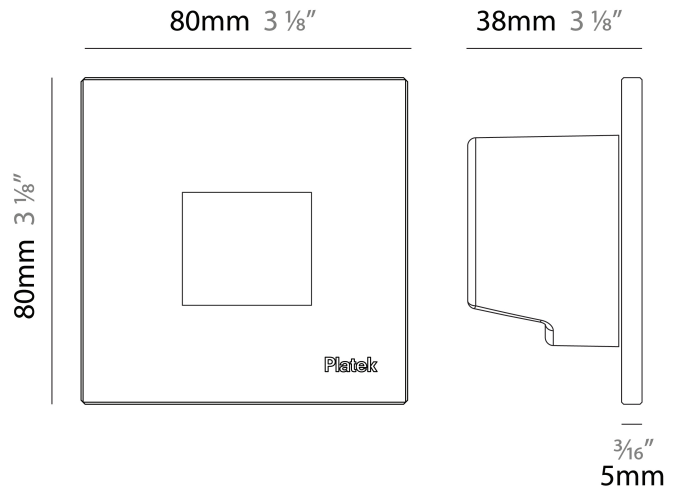

PROJECT _____
TYPE _____
SPECIFIER _____
QUANTITY _____
DATE _____

SPIARE RECESSED

E9R146- _____ - _____
base number   Color   Finish
                          Temperature   Options

1. To build a product code in our configurator select the specify button on the base model # product page
2. To build a manual product code on this datasheet choose from the options listed below in blue font and add the suffix to the base model #

GENERAL

Series: Spiare
Brand: Platek
Division: Exterior
Mounting Type: Recessed
Mounting Location: Wall
Subcategory: Pedestrian

PHYSICAL

Shape: Square
Length (mm): 80
Length (in): 3 1/8
Height (mm): 80
Depth (mm): 37.5
Height (in): 3 1/8
Depth (in): 1 1/2
Light Distribution: Direct
Diffuser: Clear tempered glass
Fixture Finish: [BLK / WHI / GRY / COR / ANT / BRZ](#)
Fixture Material: Aluminum Die Cast

ELECTRICAL

Lamp Type: LED (Zhaga Standard)
Input Wattage (W): 2.5
Total Output Wattage (W): 1.9
Dimming: Non-Dimmable
Driver Included: Yes
Driver Location: Remote
Driver Type: Constant Voltage - 120 Vac
Driver Class: Class 2
Input Voltage (V): 120
Output Voltage (V): 24

LED

Number of LEDs: 1
Color Temperature (°K): [2700 / 3000 / 4000](#)
Max. Delivered Lumen (lm): 10
Nominal Lumen (lm): 250 / 260
CRI: >80 CRI
Lamp Life (hrs): 50000

OPTICAL

Beam Angle: Diffused

RATINGS AND CERTIFICATIONS

Certified By: Certified for North American Standards
IP rating: IP65
IK Rating: IK05