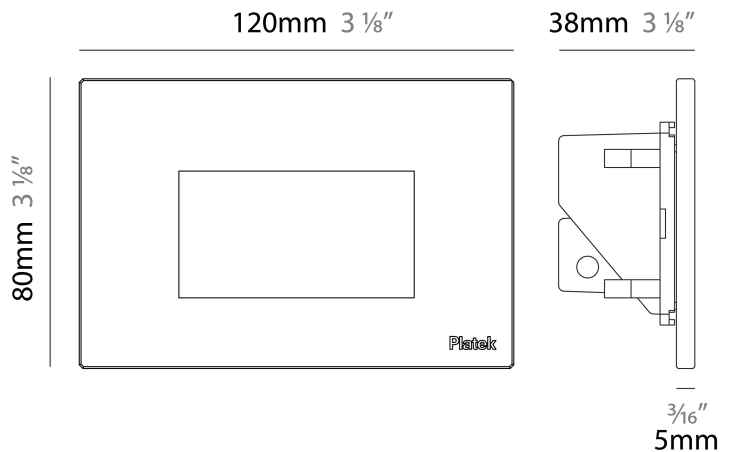

PROJECT	_____
TYPE	_____
SPECIFIER	_____
QUANTITY	_____
DATE	_____

SPIARE RECESSED

E9R148- - _____
base number   Color   Finish
                         Temperature   Options

1. To build a product code in our configurator select the specify button on the base model # product page
2. To build a manual product code on this datasheet choose from the options listed below in blue font and add the suffix to the base model #

GENERAL

Series: Spiare
Brand: Platek
Division: Exterior
Mounting Type: Recessed
Mounting Location: Wall
Subcategory: Pedestrian

PHYSICAL

Shape: Square
Length (mm): 120
Length (in): 4 ¾
Height (mm): 80
Depth (mm): 37.5
Height (in): 3 ⅛
Depth (in): 1 ½
Light Distribution: Asymmetric
Diffuser: Clear tempered glass
Fixture Finish: [BLK / WHI / GRY / COR / ANT / BRZ](#)
Fixture Material: Aluminum Die Cast

ELECTRICAL

Lamp Type: LED
Input Wattage (W): 6
Dimming: Non-Dimmable
Driver Included: No
Driver Location: Remote
Driver Type: Constant Voltage - 120 Vac
Driver Class: Class 2
Housing: ENCP4
Input Voltage (V): 120 - 277
Output Voltage (V): 24

LED

Number of LEDs: 1
Color Temperature (°K): [2700 / 3000 / 4000](#)
Max. Delivered Lumen (lm): 130
Nominal Lumen (lm): 400 / 415
CRI: >80 CRI
Lamp Life (hrs): 50000

OPTICAL

Beam Angle: Asymmetrical

RATINGS AND CERTIFICATIONS

Certified By: Certified for North American Standards
IP rating: IP65
IK Rating: IK05