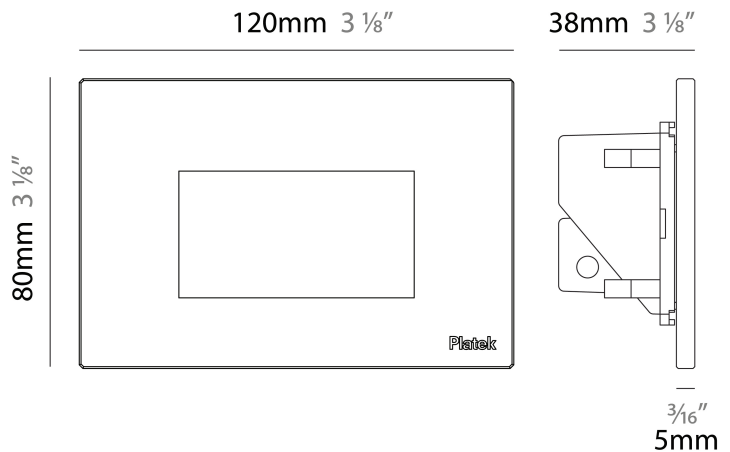

PROJECT
TYPE
SPECIFIER
QUANTITY
DATE

SPIARE RECESSED

E9R148-

base number   Color   Finish
Temperature   Options

1. To build a product code in our configurator select the specify button on the base model # product page
2. To build a manual product code on this datasheet choose from the options listed below in blue font and add the suffix to the base model #

GENERAL

Series: Spiare
Brand: Platek
Division: Exterior
Mounting Type: Recessed
Mounting Location: Wall
Subcategory: Pedestrian

PHYSICAL

Shape: Square
Length (mm): 120
Length (in): 4 3/4
Height (mm): 80
Depth (mm): 37.5
Height (in): 3 1/8
Depth (in): 1 1/2
Light Distribution: Asymmetric
Diffuser: Clear tempered glass
Fixture Finish: [BLK / WHI / GRY / COR / ANT / BRZ](#)
Fixture Material: Aluminum Die Cast

ELECTRICAL

Lamp Type: LED
Input Wattage (W): 6
Dimming: Non-Dimmable
Driver Included: No
Driver Location: Remote
Driver Type: Constant Voltage - 120 Vac
Driver Class: Class 2
Housing: ENCP4
Input Voltage (V): 120 - 277
Output Voltage (V): 24

LED

Number of LEDs: 1
Color Temperature (°K): [2700 / 3000 / 4000](#)
Max. Delivered Lumen (lm): 130
Nominal Lumen (lm): 400 / 415
CRI: >80 CRI
Lamp Life (hrs): 50000

OPTICAL

Beam Angle: Asymmetrical

RATINGS AND CERTIFICATIONS

Certified By: Certified for North American Standards
IP rating: IP65
IK Rating: IK05