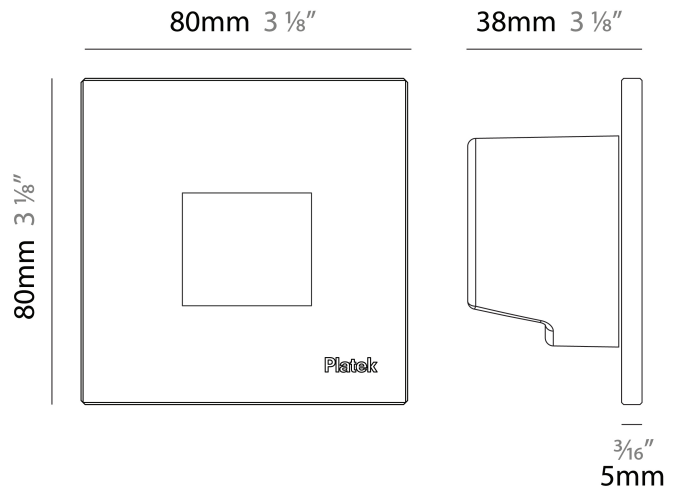

PROJECT _____
TYPE _____
SPECIFIER _____
QUANTITY _____
DATE _____

SPIARE RECESSED

E9R144- _____
base number   Color   Finish
                         Temperature   Options

1. To build a product code in our configurator select the specify button on the base model # product page
2. To build a manual product code on this datasheet choose from the options listed below in blue font and add the suffix to the base model #

GENERAL

Series: Spiare
Brand: Platek
Division: Exterior
Mounting Type: Recessed
Mounting Location: Wall
Subcategory: Pedestrian

PHYSICAL

Shape: Square
Length (mm): 80
Length (in): 3 1/8"
Height (mm): 80
Depth (mm): 37.5
Height (in): 3 1/8"
Depth (in): 1 1/2"
Light Distribution: Asymmetric
Diffuser: Clear tempered glass
Fixture Finish: [BLK / WHI / GRY / COR / ANT / BRZ](#)
Fixture Material: Aluminum Die Cast

ELECTRICAL

Lamp Type: LED (Zhaga Standard)
Input Wattage (W): 2.5
Total Output Wattage (W): 1.9
Dimming: Non-Dimmable
Driver Included: Yes
Driver Location: Remote
Driver Type: Constant Voltage - 120 Vac
Driver Class: Class 2
Input Voltage (V): 120
Output Voltage (V): 24

LED

Number of LEDs: 1
Color Temperature (°K): [2700 / 3000 / 4000](#)
Max. Delivered Lumen (lm): 25
Nominal Lumen (lm): 250 / 260
CRI: >80 CRI
Lamp Life (hrs): 50000

OPTICAL

Beam Angle: Asymmetrical

RATINGS AND CERTIFICATIONS

Certified By: Certified for North American Standards
IP rating: IP65
IK Rating: IK05