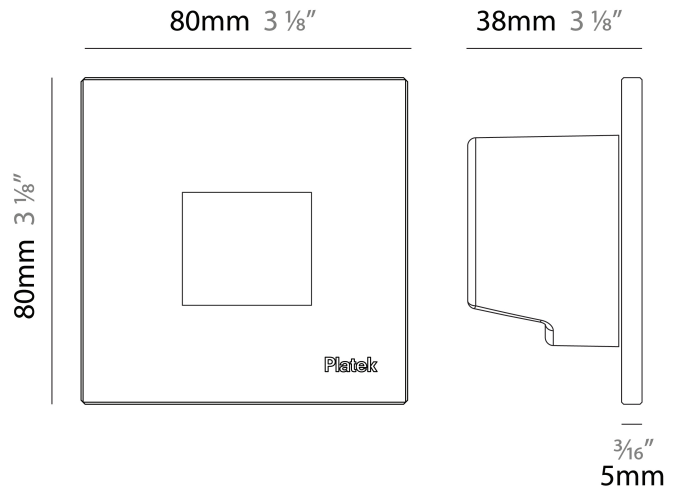

PROJECT
TYPE
SPECIFIER
QUANTITY
DATE

SPIARE RECESSED

E9R146- -
base number   Color   Finish
                         Temperature   Options

1. To build a product code in our configurator select the specify button on the base model # product page
2. To build a manual product code on this datasheet choose from the options listed below in blue font and add the suffix to the base model #

GENERAL

Series: Spiare
Brand: Platek
Division: Exterior
Mounting Type: Recessed
Mounting Location: Wall
Subcategory: Pedestrian

PHYSICAL

Shape: Square
Length (mm): 80
Length (in): 3 1/8
Height (mm): 80
Depth (mm): 37.5
Height (in): 3 1/8
Depth (in): 1 1/2
Light Distribution: Direct
Diffuser: Clear tempered glass
Fixture Finish: [BLK / WHI / GRY / COR / ANT / BRZ](#)
Fixture Material: Aluminum Die Cast

ELECTRICAL

Lamp Type: LED (Zhaga Standard)
Input Wattage (W): 2.5
Total Output Wattage (W): 1.9
Dimming: Non-Dimmable
Driver Included: Yes
Driver Location: Remote
Driver Type: Constant Voltage - 120 Vac
Driver Class: Class 2
Input Voltage (V): 120
Output Voltage (V): 24

LED

Number of LEDs: 1
Color Temperature (°K): [2700 / 3000 / 4000](#)
Max. Delivered Lumen (lm): 10
Nominal Lumen (lm): 250 / 260
CRI: >80 CRI
Lamp Life (hrs): 50000

OPTICAL

Beam Angle: Diffused

RATINGS AND CERTIFICATIONS

Certified By: Certified for North American Standards
IP rating: IP65
IK Rating: IK05