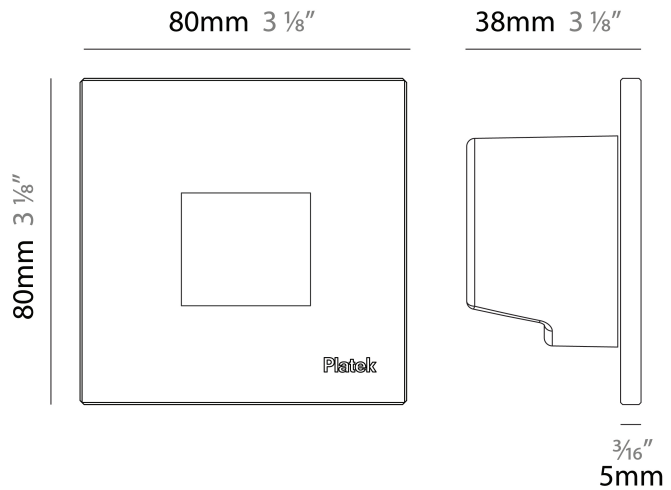

PROJECT
TYPE
SPECIFIER
QUANTITY
DATE

SPIARE RECESSED

E9R145-

base number   Finish
Options

1. To build a product code in our configurator select the specify button on the base model # product page
2. To build a manual product code on this datasheet choose from the options listed below in blue font and add the suffix to the base model #

GENERAL

Series: Spiare
Brand: Platek
Division: Exterior
Mounting Type: Recessed
Mounting Location: Wall
Subcategory: Pedestrian

PHYSICAL

Shape: Square
Length (mm): 80
Length (in): 3 1/8
Height (mm): 80
Depth (mm): 37.5
Height (in): 3 1/8
Depth (in): 1 1/2
Light Distribution: Direct
Diffuser: Clear tempered glass
Fixture Finish: [BLK / WHI / GRY / COR / ANT / BRZ](#)
Fixture Material: Aluminum Die Cast
Cut-out Measurements: 200 x 44.5mm

ELECTRICAL

Lamp Type: LED (Zhaga Standard)
Input Wattage (W): 2.5
Total Output Wattage (W): 1.9
Dimming: Non-Dimmable
Driver Included: Yes
Driver Location: Remote
Driver Type: Constant Voltage - 120 Vac
Driver Class: Class 2
Input Voltage (V): 120
Output Voltage (V): 24

LED

Number of LEDs: 1
Color Temperature (°K): 3000
Max. Delivered Lumen (lm): 25
Nominal Lumen (lm): 250
CRI: >80 CRI
Lamp Life (hrs): 50000

OPTICAL

Beam Angle: Asymmetrical

RATINGS AND CERTIFICATIONS

Certified By: Certified for North American Standards
IP rating: IP65
IK Rating: IK05