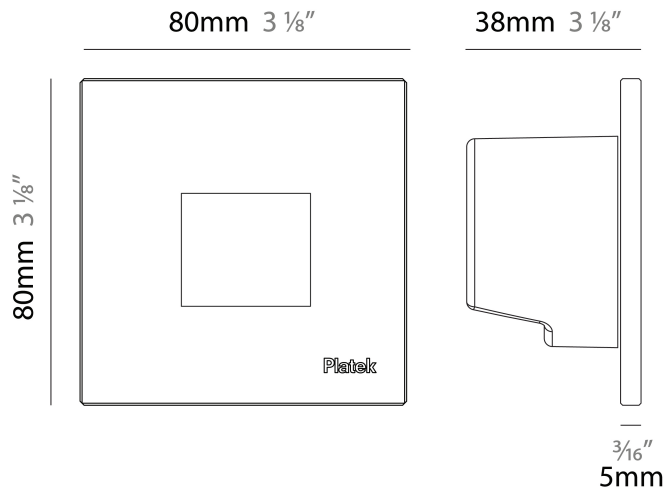

GENERAL

Series: Spiare _____
Brand: Platek _____
Division: Exterior _____
Mounting Type: Recessed _____
Mounting Location: Wall _____
Subcategory: Pedestrian _____

PHYSICAL

Shape: Square _____
Length (mm): 80 _____
Length (in): 3 1/8 _____
Height (mm): 80 _____
Depth (mm): 37.5 _____
Height (in): 3 1/8 _____
Depth (in): 1 1/2 _____
Light Distribution: Direct _____
Diffuser: Clear tempered glass _____
Fixture Finish: [BLK / WHI / GRY / COR / ANT / BRZ](#) _____
Fixture Material: Aluminum Die Cast _____
Cut-out Measurements: 200 x 44.5mm _____

ELECTRICAL

Lamp Type: LED (Zhaga Standard) _____
Input Wattage (W): 2.5 _____
Total Output Wattage (W): 1.9 _____
Dimming: Non-Dimmable _____
Driver Included: Yes _____
Driver Location: Remote _____
Driver Type: Constant Voltage - 120 Vac _____
Driver Class: Class 2 _____
Input Voltage (V): 120 _____
Output Voltage (V): 24 _____

LED

Number of LEDs: 1 _____
Color Temperature (°K): 3000 _____
Max. Delivered Lumen (lm): 25 _____
Nominal Lumen (lm): 250 _____
CRI: >80 CRI _____
Lamp Life (hrs): 50000 _____

OPTICAL

Beam Angle: Asymmetrical _____

RATINGS AND CERTIFICATIONS

Certified By: Certified for North American Standards _____
IP rating: IP65 _____
IK Rating: IK05 _____