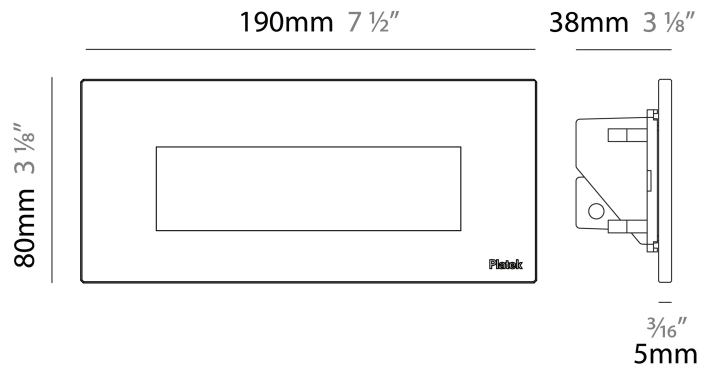

PROJECT
TYPE
SPECIFIER
QUANTITY
DATE

SPIARE RECESSED

E9R153-

base number   Finish
Options

1. To build a product code in our configurator select the specify button on the base model # product page
2. To build a manual product code on this datasheet choose from the options listed below in blue font and add the suffix to the base model #

GENERAL

Series: Spiare
Brand: Platek
Division: Exterior
Mounting Type: Recessed
Mounting Location: Wall
Subcategory: Pedestrian

PHYSICAL

Shape: Square
Length (mm): 190
Length (in): 7 1/2
Height (mm): 80
Depth (mm): 37.5
Height (in): 3 1/8
Depth (in): 1 1/2
Light Distribution: Direct
Diffuser: Clear tempered glass
Fixture Finish: BLK / WHI / GRY / COR / ANT / BRZ
Fixture Material: Aluminum Die Cast
Cut-out Measurements: 200 x 44.5mm

ELECTRICAL

Lamp Type: LED
Input Wattage (W): 8
Dimming: Non-Dimmable
Driver Included: No
Driver Location: Remote
Driver Type: Constant Voltage - 120 Vac
Driver Class: Class 2
Housing: ENCP4
Input Voltage (V): 120
Output Voltage (V): 24

LED

Number of LEDs: 1
Color Temperature (°K): 3000
Max. Delivered Lumen (lm): 150
Nominal Lumen (lm): 550
CRI: >80 CRI
Lamp Life (hrs): 50000

OPTICAL

Beam Angle: Asymmetrical

RATINGS AND CERTIFICATIONS

Certified By: Certified for North American Standards
IP rating: IP65
IK Rating: IK05