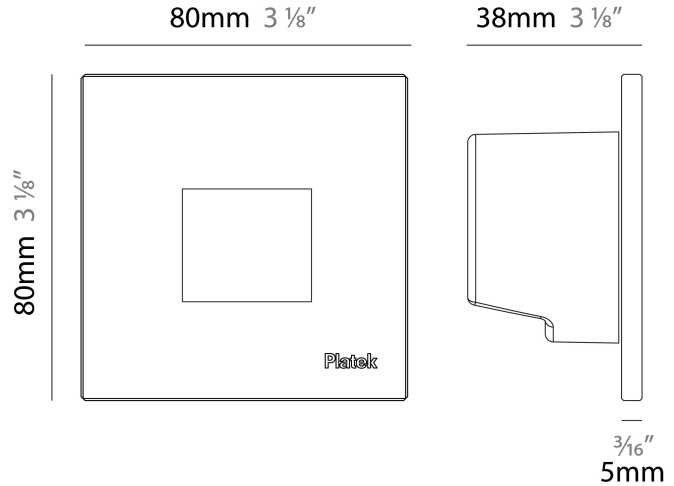

base number _____
Finish _____
Options _____

1. To build a product code in our configurator select the specify button on the base model # product page
2. To build a manual product code on this datasheet choose from the options listed below in blue font and add the suffix to the base model #

GENERAL

Series: Spiare _____
Brand: Platek _____
Division: Exterior _____
Mounting Type: Recessed _____
Mounting Location: Wall _____
Subcategory: Pedestrian _____

PHYSICAL

Shape: Square _____
Length (mm): 80 _____
Length (in): 3 1/8 _____
Height (mm): 80 _____
Depth (mm): 37.5 _____
Height (in): 3 1/8 _____
Depth (in): 1 1/2 _____
Light Distribution: Direct _____
Diffuser: Clear tempered glass _____
Fixture Finish: BLK / WHI / GRY / COR / ANT / BRZ _____
Fixture Material: Aluminum Die Cast _____

ELECTRICAL

Lamp Type: LED (Zhaga Standard) _____
Input Wattage (W): 6 _____
Dimming: Non-Dimmable _____
Driver Included: Yes _____
Driver Location: Remote _____
Driver Type: Constant Voltage - 120 Vac _____
Driver Class: Class 2 _____
Input Voltage (V): 120 _____
Output Voltage (V): 24 _____

LED

Number of LEDs: 1 _____
Color Temperature (°K): 3000 _____
Max. Delivered Lumen (lm): 10 _____
Nominal Lumen (lm): 250 _____
CRI: >80 CRI _____
Lamp Life (hrs): 50000 _____

OPTICAL

Beam Angle: Asymmetrical _____

RATINGS AND CERTIFICATIONS

Certified By: Certified for North American Standards _____
IP rating: IP65 _____
IK Rating: IK05 _____