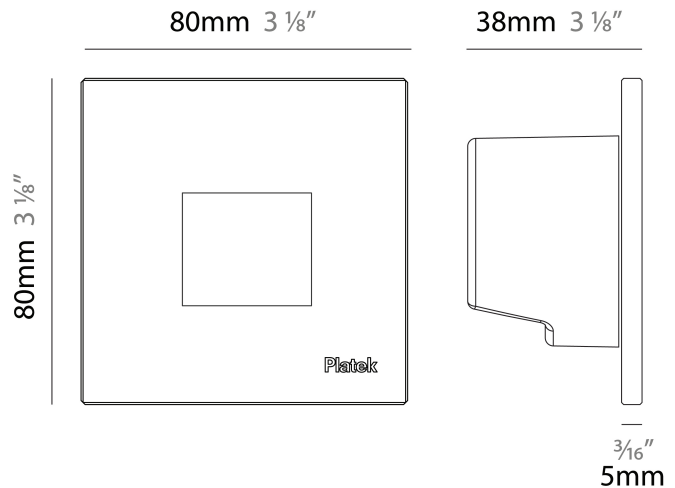

PROJECT	_____
TYPE	_____
SPECIFIER	_____
QUANTITY	_____
DATE	_____

SPIARE RECESSED

E9R144- _____ - _____
base number   Color   Finish
                                 Temperature   Options

1. To build a product code in our configurator select the specify button on the base model # product page
2. To build a manual product code on this datasheet choose from the options listed below in blue font and add the suffix to the base model #

GENERAL

Series: Spiare
Brand: Platek
Division: Exterior
Mounting Type: Recessed
Mounting Location: Wall
Subcategory: Pedestrian

PHYSICAL

Shape: Square
Length (mm): 80
Length (in): 3 1/8
Height (mm): 80
Depth (mm): 37.5
Height (in): 3 1/8
Depth (in): 1 1/2
Light Distribution: Asymmetric
Diffuser: Clear tempered glass
Fixture Finish: [BLK / WHI / GRY / COR / ANT / BRZ](#)
Fixture Material: Aluminum Die Cast

ELECTRICAL

Lamp Type: LED (Zhaga Standard)
Input Wattage (W): 2.5
Total Output Wattage (W): 1.9
Dimming: Non-Dimmable
Driver Included: Yes
Driver Location: Remote
Driver Type: Constant Voltage - 120 Vac
Driver Class: Class 2
Input Voltage (V): 120
Output Voltage (V): 24

LED

Number of LEDs: 1
Color Temperature (°K): [2700 / 3000 / 4000](#)
Max. Delivered Lumen (lm): 25
Nominal Lumen (lm): 250 / 260
CRI: >80 CRI
Lamp Life (hrs): 50000

OPTICAL

Beam Angle: Asymmetrical

RATINGS AND CERTIFICATIONS

Certified By: Certified for North American Standards
IP rating: IP65
IK Rating: IK05