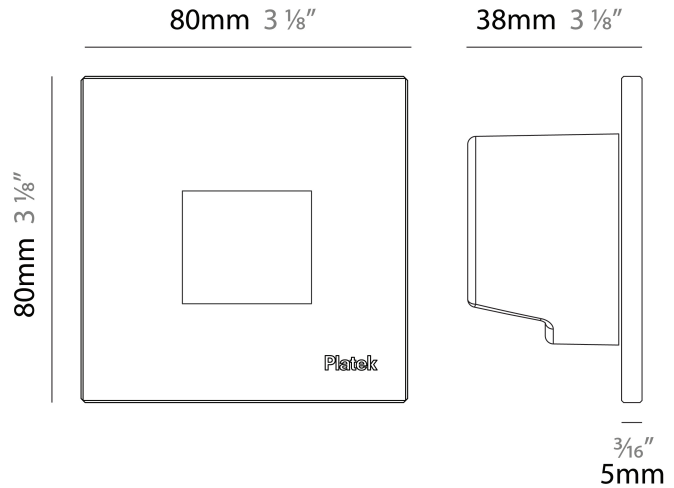

PROJECT
TYPE
SPECIFIER
QUANTITY
DATE

SPIARE RECESSED

E9R147-

base number   Finish
Options

1. To build a product code in our configurator select the specify button on the base model # product page
2. To build a manual product code on this datasheet choose from the options listed below in blue font and add the suffix to the base model #

GENERAL

Series: Spiare
Brand: Platek
Division: Exterior
Mounting Type: Recessed
Mounting Location: Wall
Subcategory: Pedestrian

PHYSICAL

Shape: Square
Length (mm): 80
Length (in): 3 1/8
Height (mm): 80
Depth (mm): 37.5
Height (in): 3 1/8
Depth (in): 1 1/2
Light Distribution: Direct
Diffuser: Clear tempered glass
Fixture Finish: [BLK / WHI / GRY / ANT / BRZ](#)
Fixture Material: Aluminum Die Cast

ELECTRICAL

Lamp Type: LED (Zhaga Standard)
Input Wattage (W): 6
Dimming: Non-Dimmable
Driver Included: Yes
Driver Location: Remote
Driver Type: Constant Voltage - 120 Vac
Driver Class: Class 2
Input Voltage (V): 120
Output Voltage (V): 24

LED

Number of LEDs: 1
Color Temperature (°K): 3000
Max. Delivered Lumen (lm): 10
Nominal Lumen (lm): 250
CRI: >80 CRI
Lamp Life (hrs): 50000

OPTICAL

Beam Angle: Asymmetrical

RATINGS AND CERTIFICATIONS

Certified By: Certified for North American Standards
IP rating: IP65
IK Rating: IK05