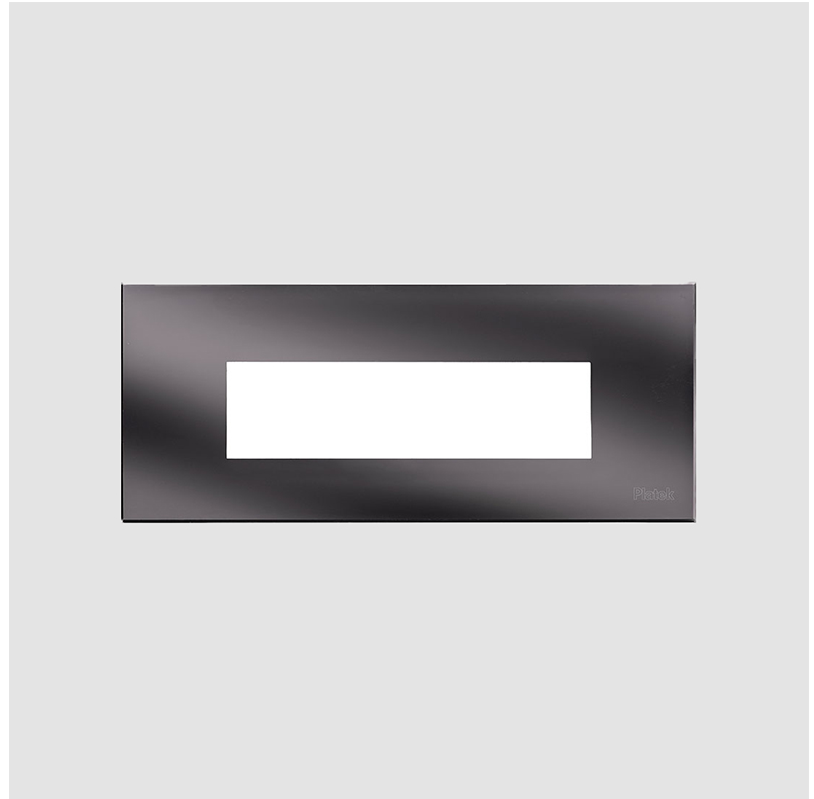

PROJECT
TYPE
SPECIFIER
QUANTITY
DATE

SPIARE RECESSED

E9R155-

base number   Finish
Options

1. To build a product code in our configurator select the specify button on the base model # product page
2. To build a manual product code on this datasheet choose from the options listed below in blue font and add the suffix to the base model #

GENERAL

Series: Spiare
Brand: Platek
Division: Exterior
Mounting Type: Recessed
Mounting Location: Wall
Subcategory: Pedestrian

PHYSICAL

Shape: Square
Length (mm): 190
Length (in): 7 1/2
Height (mm): 80
Depth (mm): 37.5
Height (in): 3 1/8
Depth (in): 1 1/2
Light Distribution: Direct
Diffuser: Clear tempered glass
Fixture Finish: [BLK](#) / [WHI](#) / [GRY](#) / [ANT](#) / [BRZ](#)
Fixture Material: Aluminum Die Cast

ELECTRICAL

Lamp Type: LED
Input Wattage (W): 8
Dimming: Non-Dimmable
Driver Included: No
Driver Location: Remote
Driver Type: Constant Voltage - 120 Vac
Driver Class: Class 2
Housing: ENCP4
Input Voltage (V): 120
Output Voltage (V): 24

LED

Number of LEDs: 1
Color Temperature (°K): 3000
Max. Delivered Lumen (lm): 60
Nominal Lumen (lm): 550
CRI: >80 CRI
Lamp Life (hrs): 50000

OPTICAL

Beam Angle: Diffused

RATINGS AND CERTIFICATIONS

Certified By: Certified for North American Standards
IP rating: IP65
IK Rating: IK05