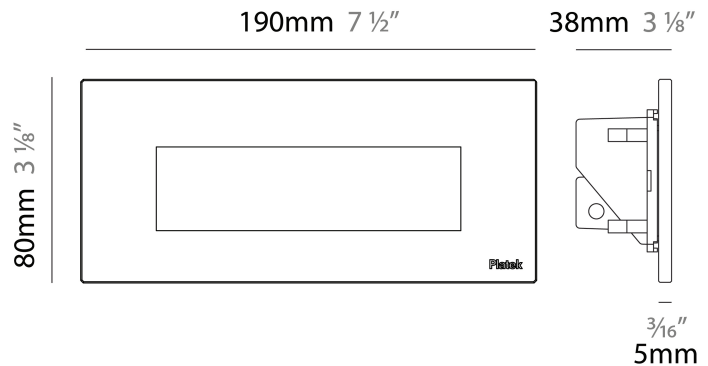

PROJECT
TYPE
SPECIFIER
QUANTITY
DATE

SPIARE RECESSED

E9R153-

base number   Finish
Options

1. To build a product code in our configurator select the specify button on the base model # product page
2. To build a manual product code on this datasheet choose from the options listed below in blue font and add the suffix to the base model #

GENERAL

Series: Spiare
Brand: Platek
Division: Exterior
Mounting Type: Recessed
Mounting Location: Wall
Subcategory: Pedestrian

PHYSICAL

Shape: Square
Length (mm): 190
Length (in): 7 1/2
Height (mm): 80
Depth (mm): 37.5
Height (in): 3 1/8
Depth (in): 1 1/2
Light Distribution: Direct
Diffuser: Clear tempered glass
Fixture Finish: [BLK / WHI / GRY / ANT / BRZ](#)
Fixture Material: Aluminum Die Cast
Cut-out Measurements: 200 x 44.5mm

ELECTRICAL

Lamp Type: LED
Input Wattage (W): 8
Dimming: Non-Dimmable
Driver Included: No
Driver Location: Remote
Driver Type: Constant Voltage - 120 Vac
Driver Class: Class 2
Housing: ENCP4
Input Voltage (V): 120
Output Voltage (V): 24

LED

Number of LEDs: 1
Color Temperature (°K): 3000
Max. Delivered Lumen (lm): 150
Nominal Lumen (lm): 550
CRI: >80 CRI
Lamp Life (hrs): 50000

OPTICAL

Beam Angle: Asymmetrical

RATINGS AND CERTIFICATIONS

Certified By: Certified for North American Standards
IP rating: IP65
IK Rating: IK05