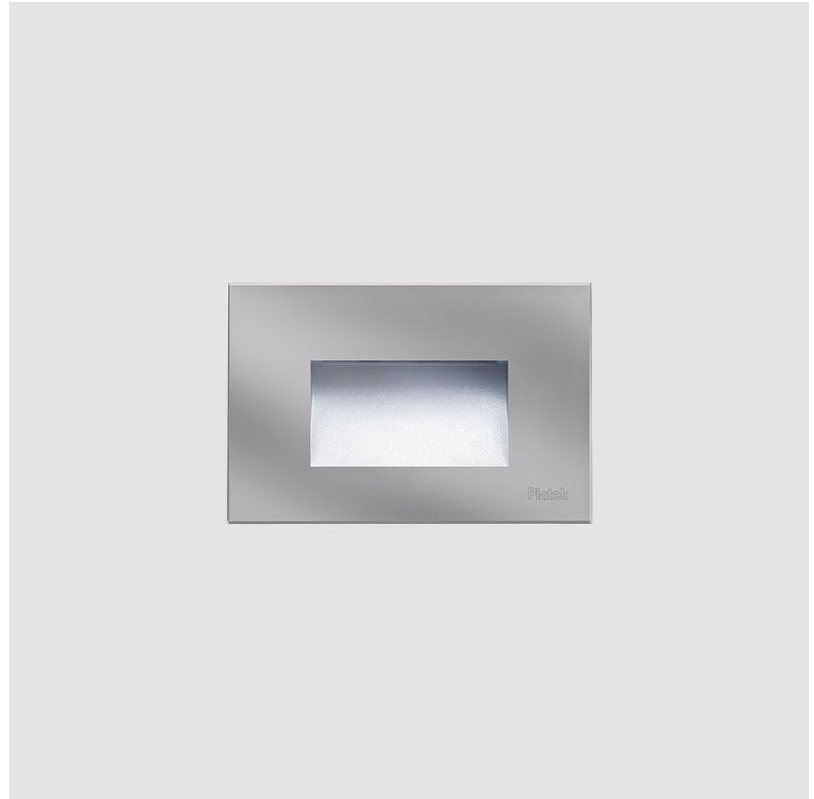

PROJECT
TYPE
SPECIFIER
QUANTITY
DATE

SPIARE RECESSED

E9R149-

base number   Finish
Options

1. To build a product code in our configurator select the specify button on the base model # product page
2. To build a manual product code on this datasheet choose from the options listed below in blue font and add the suffix to the base model #

GENERAL

Series: Spiare
Brand: Platek
Division: Exterior
Mounting Type: Recessed
Mounting Location: Wall
Subcategory: Pedestrian

PHYSICAL

Shape: Square
Length (mm): 120
Length (in): 4 3/4
Height (mm): 80
Depth (mm): 37.5
Height (in): 3 1/8
Depth (in): 1 1/2
Light Distribution: Direct
Diffuser: Clear tempered glass
Fixture Finish: BLK / WHI / GRY / ANT / BRZ
Fixture Material: Aluminum Die Cast
Cut-out Measurements: 200 x 44.5mm

ELECTRICAL

Lamp Type: LED
Input Wattage (W): 6
Dimming: Non-Dimmable
Driver Included: No
Driver Location: Remote
Driver Type: Constant Voltage - 120 Vac
Driver Class: Class 2
Housing: ENCP4
Input Voltage (V): 120
Output Voltage (V): 24

LED

Number of LEDs: 1
Color Temperature (°K): 3000
Max. Delivered Lumen (lm): 130
Nominal Lumen (lm): 400
CRI: >80 CRI
Lamp Life (hrs): 50000

OPTICAL

Beam Angle: Asymmetrical

RATINGS AND CERTIFICATIONS

Certified By: Certified for North American Standards
IP rating: IP65
IK Rating: IK05