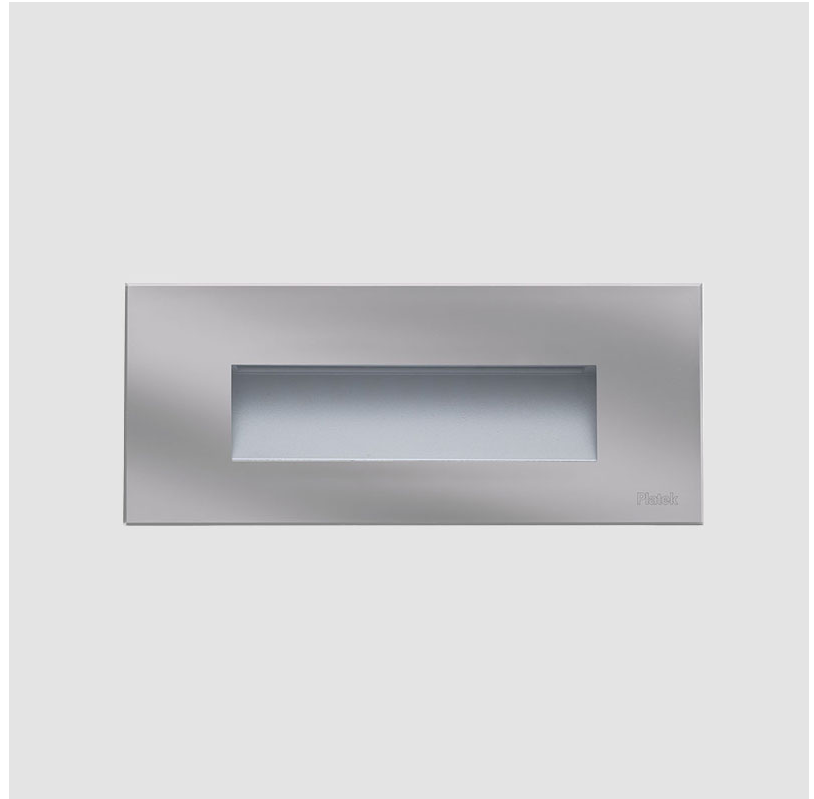

PROJECT
TYPE
SPECIFIER
QUANTITY
DATE

SPIARE RECESSED

E9R153-

base number   Finish
Options

1. To build a product code in our configurator select the specify button on the base model # product page
2. To build a manual product code on this datasheet choose from the options listed below in blue font and add the suffix to the base model #

GENERAL

Series: Spiare
Brand: Platek
Division: Exterior
Mounting Type: Recessed
Mounting Location: Wall
Subcategory: Pedestrian

PHYSICAL

Shape: Square
Length (mm): 190
Length (in): 7 1/2
Height (mm): 80
Depth (mm): 37.5
Height (in): 3 1/8
Depth (in): 1 1/2
Light Distribution: Direct
Diffuser: Clear tempered glass
Fixture Finish: [BLK / WHI / GRY / ANT / BRZ](#)
Fixture Material: Aluminum Die Cast
Cut-out Measurements: 200 x 44.5mm

ELECTRICAL

Lamp Type: LED
Input Wattage (W): 8
Dimming: Non-Dimmable
Driver Included: No
Driver Location: Remote
Driver Type: Constant Voltage - 120 Vac
Driver Class: Class 2
Housing: ENCP4
Input Voltage (V): 120
Output Voltage (V): 24

LED

Number of LEDs: 1
Color Temperature (°K): 3000
Max. Delivered Lumen (lm): 150
Nominal Lumen (lm): 550
CRI: >80 CRI
Lamp Life (hrs): 50000

OPTICAL

Beam Angle: Asymmetrical

RATINGS AND CERTIFICATIONS

Certified By: Certified for North American Standards
IP rating: IP65
IK Rating: IK05