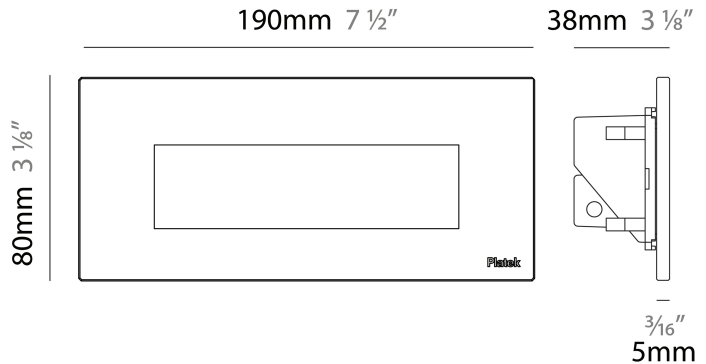

PROJECT
TYPE
SPECIFIER
QUANTITY
DATE

SPIARE RECESSED

E9R155-

base number   Finish
Options

1. To build a product code in our configurator select the specify button on the base model # product page
2. To build a manual product code on this datasheet choose from the options listed below in blue font and add the suffix to the base model #

GENERAL

Series: Spiare
Brand: Platek
Division: Exterior
Mounting Type: Recessed
Mounting Location: Wall
Subcategory: Pedestrian

PHYSICAL

Shape: Square
Length (mm): 190
Length (in): 7 1/2
Height (mm): 80
Depth (mm): 37.5
Height (in): 3 1/8
Depth (in): 1 1/2
Light Distribution: Direct
Diffuser: Clear tempered glass
Fixture Finish: [BLK](#) / [WHI](#) / [GRY](#) / [ANT](#) / [BRZ](#)
Fixture Material: Aluminum Die Cast

ELECTRICAL

Lamp Type: LED
Input Wattage (W): 8
Dimming: Non-Dimmable
Driver Included: No
Driver Location: Remote
Driver Type: Constant Voltage - 120 Vac
Driver Class: Class 2
Housing: ENCP4
Input Voltage (V): 120
Output Voltage (V): 24

LED

Number of LEDs: 1
Color Temperature (°K): 3000
Max. Delivered Lumen (lm): 60
Nominal Lumen (lm): 550
CRI: >80 CRI
Lamp Life (hrs): 50000

OPTICAL

Beam Angle: Diffused

RATINGS AND CERTIFICATIONS

Certified By: Certified for North American Standards
IP rating: IP65
IK Rating: IK05