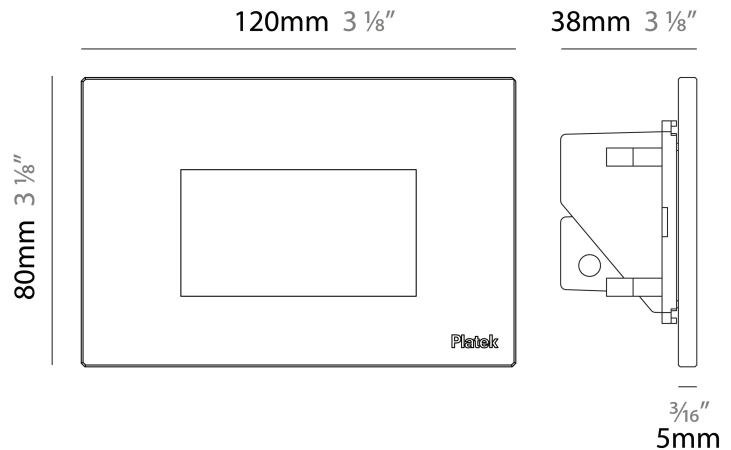

PROJECT
TYPE
SPECIFIER
QUANTITY
DATE

SPIARE RECESSED

E9R149-

base number   Finish
Options

1. To build a product code in our configurator select the specify button on the base model # product page
2. To build a manual product code on this datasheet choose from the options listed below in blue font and add the suffix to the base model #

GENERAL

Series: Spiare
Brand: Platek
Division: Exterior
Mounting Type: Recessed
Mounting Location: Wall
Subcategory: Pedestrian

PHYSICAL

Shape: Square
Length (mm): 120
Length (in): 4 3/4
Height (mm): 80
Depth (mm): 37.5
Height (in): 3 1/8
Depth (in): 1 1/2
Light Distribution: Direct
Diffuser: Clear tempered glass
Fixture Finish: BLK / WHI / GRY / ANT / BRZ
Fixture Material: Aluminum Die Cast
Cut-out Measurements: 200 x 44.5mm

ELECTRICAL

Lamp Type: LED
Input Wattage (W): 6
Dimming: Non-Dimmable
Driver Included: No
Driver Location: Remote
Driver Type: Constant Voltage - 120 Vac
Driver Class: Class 2
Housing: ENCP4
Input Voltage (V): 120
Output Voltage (V): 24

LED

Number of LEDs: 1
Color Temperature (°K): 3000
Max. Delivered Lumen (lm): 130
Nominal Lumen (lm): 400
CRI: >80 CRI
Lamp Life (hrs): 50000

OPTICAL

Beam Angle: Asymmetrical

RATINGS AND CERTIFICATIONS

Certified By: Certified for North American Standards
IP rating: IP65
IK Rating: IK05