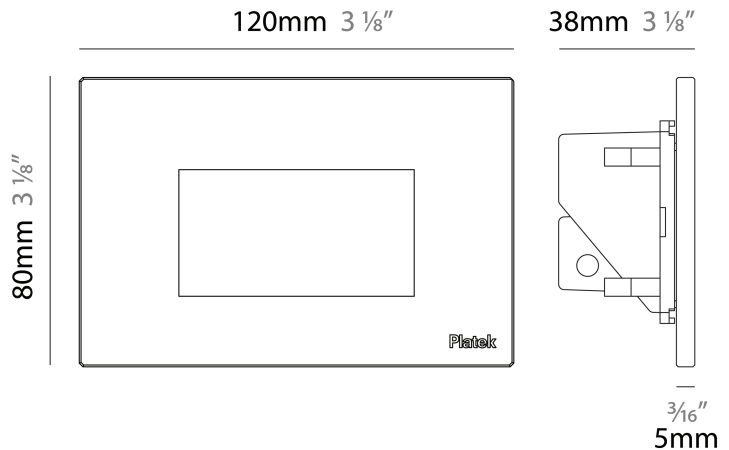

PROJECT
TYPE
SPECIFIER
QUANTITY
DATE

SPIARE RECESSED

E9R151-

base number   Finish
Options

1. To build a product code in our configurator select the specify button on the base model # product page
2. To build a manual product code on this datasheet choose from the options listed below in blue font and add the suffix to the base model #

GENERAL

Series: Spiare
Brand: Platek
Division: Exterior
Mounting Type: Recessed
Mounting Location: Wall
Subcategory: Pedestrian

PHYSICAL

Shape: Square
Length (mm): 120
Length (in): 4 3/4
Height (mm): 80
Depth (mm): 37.5
Height (in): 3 1/8
Depth (in): 1 1/2
Light Distribution: Direct
Diffuser: Clear tempered glass
Fixture Finish: [BLK](#) / [WHI](#) / [GRY](#) / [ANT](#) / [BRZ](#)
Fixture Material: Aluminum Die Cast

ELECTRICAL

Lamp Type: LED
Input Wattage (W): 6
Dimming: Non-Dimmable
Driver Included: No
Driver Location: Remote
Driver Type: Constant Voltage - 120 Vac
Driver Class: Class 2
Housing: ENCP4
Input Voltage (V): 120
Output Voltage (V): 24

LED

Number of LEDs: 1
Color Temperature (°K): 3000
Max. Delivered Lumen (lm): 50
Nominal Lumen (lm): 250
CRI: >80 CRI
Lamp Life (hrs): 50000

OPTICAL

Beam Angle: Asymmetrical

RATINGS AND CERTIFICATIONS

Certified By: Certified for North American Standards
IP rating: IP65
IK Rating: IK05