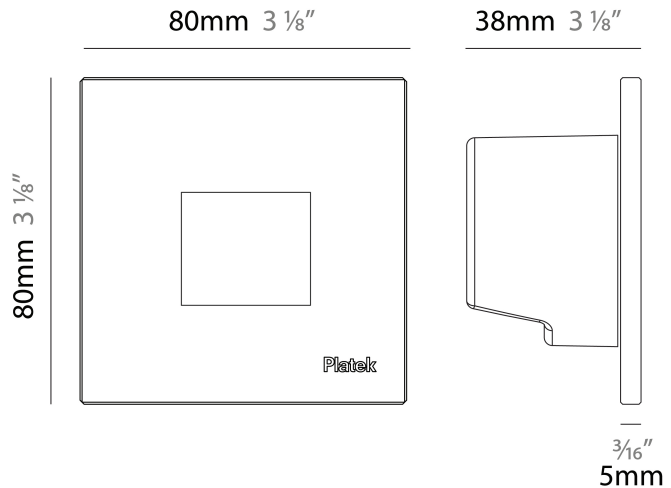

PROJECT	_____
TYPE	_____
SPECIFIER	_____
QUANTITY	_____
DATE	_____

SPIARE RECESSED

E9R146- _____ - _____
base number   Color   Finish
                         Temperature   Options

1. To build a product code in our configurator select the specify button on the base model # product page
2. To build a manual product code on this datasheet choose from the options listed below in blue font and add the suffix to the base model #

GENERAL

Series: Spiare
Brand: Platek
Division: Exterior
Mounting Type: Recessed
Mounting Location: Wall
Subcategory: Pedestrian

PHYSICAL

Shape: Square
Length (mm): 80
Length (in): 3 1/8
Height (mm): 80
Depth (mm): 37.5
Height (in): 3 1/8
Depth (in): 1 1/2
Light Distribution: Direct
Diffuser: Clear tempered glass
Fixture Finish: [BLK / WHI / GRY / COR / ANT / BRZ](#)
Fixture Material: Aluminum Die Cast

ELECTRICAL

Lamp Type: LED (Zhaga Standard)
Input Wattage (W): 2.5
Total Output Wattage (W): 1.9
Dimming: Non-Dimmable
Driver Included: Yes
Driver Location: Remote
Driver Type: Constant Voltage - 120 Vac
Driver Class: Class 2
Input Voltage (V): 120
Output Voltage (V): 24

LED

Number of LEDs: 1
Color Temperature (°K): [2700 / 3000 / 4000](#)
Max. Delivered Lumen (lm): 10
Nominal Lumen (lm): 250 / 260
CRI: >80 CRI
Lamp Life (hrs): 50000

OPTICAL

Beam Angle: Diffused

RATINGS AND CERTIFICATIONS

Certified By: Certified for North American Standards
IP rating: IP65
IK Rating: IK05