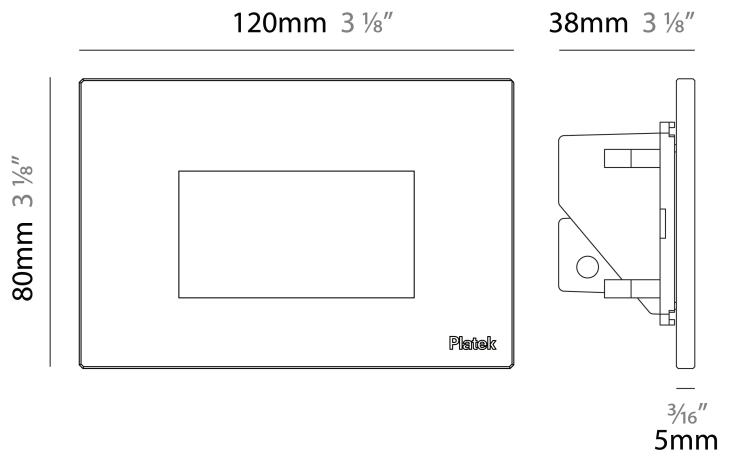

1. To build a product code in our configurator select the specify button on the base model # product page
2. To build a manual product code on this datasheet choose from the options listed below in blue font and add the suffix to the base model #

GENERAL

Series: Spiare _____
Brand: Platek _____
Division: Exterior _____
Mounting Type: Recessed _____
Mounting Location: Wall _____
Subcategory: Pedestrian _____

PHYSICAL

Shape: Square _____
Length (mm): 120 _____
Length (in): 4 ¾ _____
Height (mm): 80 _____
Depth (mm): 37.5 _____
Height (in): 3 ⅛ _____
Depth (in): 1 ½ _____
Light Distribution: Direct _____
Diffuser: Clear tempered glass _____
Fixture Finish: [BLK / WHI / GRY / COR / ANT / BRZ](#) _____
Fixture Material: Aluminum Die Cast _____

ELECTRICAL

Lamp Type: LED _____
Input Wattage (W): 6 _____
Dimming: Non-Dimmable _____
Driver Included: No _____
Driver Location: Remote _____
Driver Type: Constant Voltage - 120 Vac _____
Driver Class: Class 2 _____
Housing: ENCP4 _____
Input Voltage (V): 120 _____
Output Voltage (V): 24 _____

LED

Number of LEDs: 1 _____
Color Temperature (°K): [2700 / 3000 / 4000](#) _____
Max. Delivered Lumen (lm): 50 _____
Nominal Lumen (lm): 400/415 _____
CRI: >80 CRI _____
Lamp Life (hrs): 50000 _____

OPTICAL

Beam Angle: Diffused _____

RATINGS AND CERTIFICATIONS

Certified By: Certified for North American Standards _____
IP rating: IP65 _____
IK Rating: IK05 _____