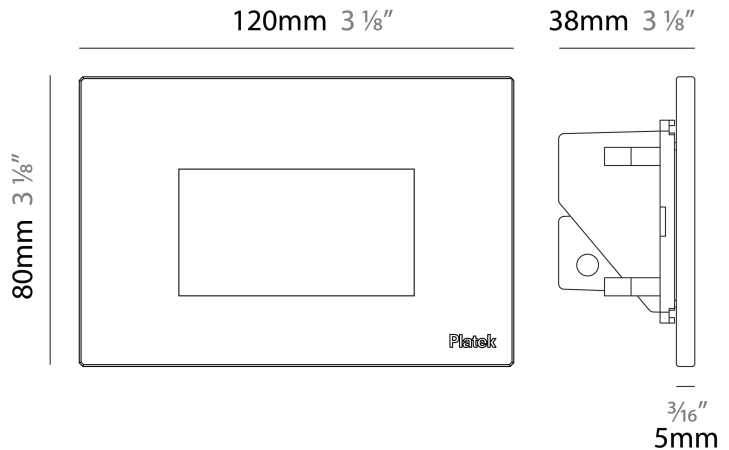

SPIARE RECESSED

E9R148-

base number
Color   Finish
Temperature   Options

1. To build a product code in our configurator select the specify button on the base model # product page
2. To build a manual product code on this datasheet choose from the options listed below in blue font and add the suffix to the base model #

GENERAL

Series: Spiare
Brand: Platek
Division: Exterior
Mounting Type: Recessed
Mounting Location: Wall
Subcategory: Pedestrian

PHYSICAL

Shape: Square
Length (mm): 120
Length (in): 4 3/4
Height (mm): 80
Depth (mm): 37.5
Height (in): 3 1/8
Depth (in): 1 1/2
Light Distribution: Asymmetric
Diffuser: Clear tempered glass
Fixture Finish: [BLK / WHI / GRY / COR / ANT / BRZ](#)
Fixture Material: Aluminum Die Cast

ELECTRICAL

Lamp Type: LED
Input Wattage (W): 6
Dimming: Non-Dimmable
Driver Included: No
Driver Location: Remote
Driver Type: Constant Voltage - 120 Vac
Driver Class: Class 2
Housing: ENCP4
Input Voltage (V): 120 - 277
Output Voltage (V): 24

LED

Number of LEDs: 1
Color Temperature (°K): [2700 / 3000 / 4000](#)
Max. Delivered Lumen (lm): 130
Nominal Lumen (lm): 400 / 415
CRI: >80 CRI
Lamp Life (hrs): 50000

OPTICAL

Beam Angle: Asymmetrical

RATINGS AND CERTIFICATIONS

Certified By: Certified for North American Standards
IP rating: IP65
IK Rating: IK05