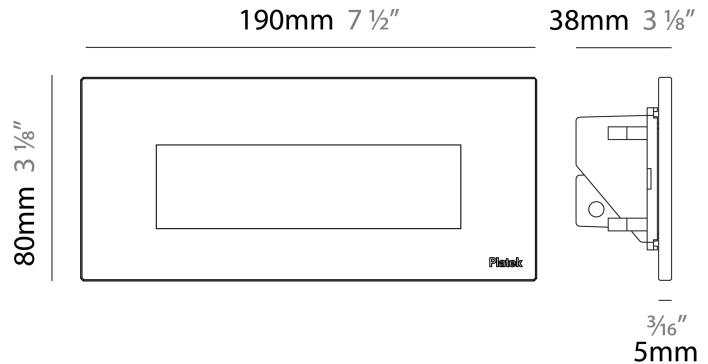

SPIARE RECESSED

E9R155-

base number   Finish
Options

PROJECT
TYPE
SPECIFIER
QUANTITY
DATE

1. To build a product code in our configurator select the specify button on the base model # product page
2. To build a manual product code on this datasheet choose from the options listed below in blue font and add the suffix to the base model #

GENERAL

Series: Spiare
Brand: Platek
Division: Exterior
Mounting Type: Recessed
Mounting Location: Wall
Subcategory: Pedestrian

PHYSICAL

Shape: Square
Length (mm): 190
Length (in): 7 1/2
Height (mm): 80
Depth (mm): 37.5
Height (in): 3 1/8
Depth (in): 1 1/2
Light Distribution: Direct
Diffuser: Clear tempered glass
Fixture Finish: [BLK / WHI / GRY / COR / ANT / BRZ](#)
Fixture Material: Aluminum Die Cast

ELECTRICAL

Lamp Type: LED
Input Wattage (W): 8
Dimming: Non-Dimmable
Driver Included: No
Driver Location: Remote
Driver Type: Constant Voltage - 120 Vac
Driver Class: Class 2
Housing: ENCP4
Input Voltage (V): 120
Output Voltage (V): 24

LED

Number of LEDs: 1
Color Temperature (°K): 3000
Max. Delivered Lumen (lm): 60
Nominal Lumen (lm): 550
CRI: >80 CRI
Lamp Life (hrs): 50000

OPTICAL

Beam Angle: Diffused

RATINGS AND CERTIFICATIONS

Certified By: Certified for North American Standards
IP rating: IP65
IK Rating: IK05