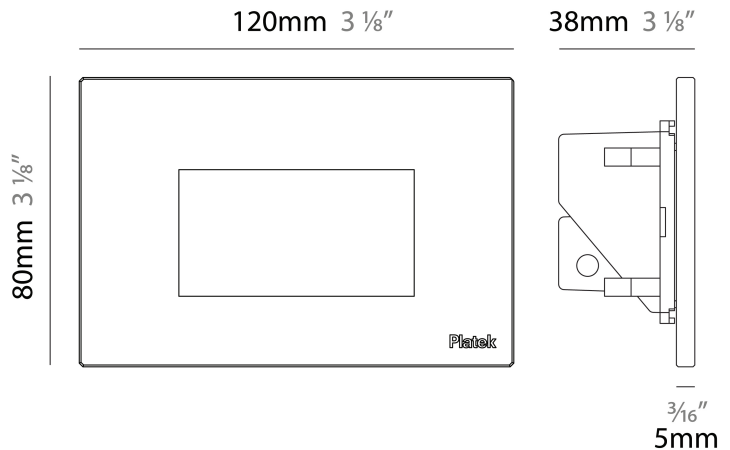

PROJECT
TYPE
SPECIFIER
QUANTITY
DATE

SPIARE RECESSED

E9R151-

base number   Finish
Options

1. To build a product code in our configurator select the specify button on the base model # product page
2. To build a manual product code on this datasheet choose from the options listed below in blue font and add the suffix to the base model #

GENERAL

Series: Spiare
Brand: Platek
Division: Exterior
Mounting Type: Recessed
Mounting Location: Wall
Subcategory: Pedestrian

PHYSICAL

Shape: Square
Length (mm): 120
Length (in): 4 3/4
Height (mm): 80
Depth (mm): 37.5
Height (in): 3 1/8
Depth (in): 1 1/2
Light Distribution: Direct
Diffuser: Clear tempered glass
Fixture Finish: [BLK / WHI / GRY / COR / ANT / BRZ](#)
Fixture Material: Aluminum Die Cast

ELECTRICAL

Lamp Type: LED
Input Wattage (W): 6
Dimming: Non-Dimmable
Driver Included: No
Driver Location: Remote
Driver Type: Constant Voltage - 120 Vac
Driver Class: Class 2
Housing: ENCP4
Input Voltage (V): 120
Output Voltage (V): 24

LED

Number of LEDs: 1
Color Temperature (°K): 3000
Max. Delivered Lumen (lm): 50
Nominal Lumen (lm): 250
CRI: >80 CRI
Lamp Life (hrs): 50000

OPTICAL

Beam Angle: Asymmetrical

RATINGS AND CERTIFICATIONS

Certified By: Certified for North American Standards
IP rating: IP65
IK Rating: IK05