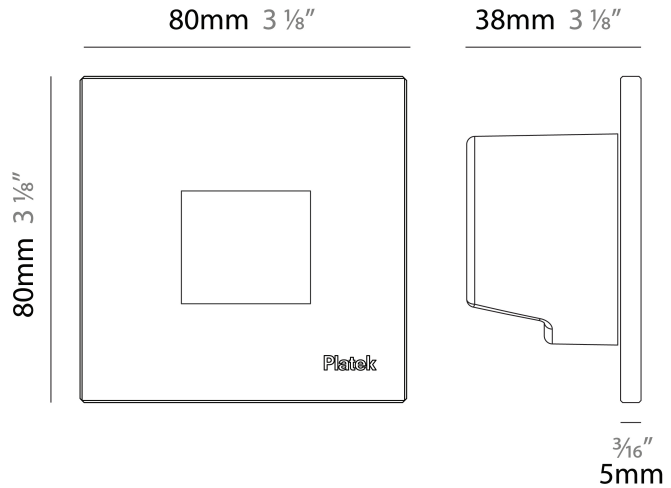

PROJECT
TYPE
SPECIFIER
QUANTITY
DATE

SPIARE RECESSED

E9R145-

base number   Finish
Options

1. To build a product code in our configurator select the specify button on the base model # product page
2. To build a manual product code on this datasheet choose from the options listed below in blue font and add the suffix to the base model #

GENERAL

Series: Spiare
Brand: Platek
Division: Exterior
Mounting Type: Recessed
Mounting Location: Wall
Subcategory: Pedestrian

PHYSICAL

Shape: Square
Length (mm): 80
Length (in): 3 1/8
Height (mm): 80
Depth (mm): 37.5
Height (in): 3 1/8
Depth (in): 1 1/2
Light Distribution: Direct
Diffuser: Clear tempered glass
Fixture Finish: BLK / WHI / GRY / COR / ANT / BRZ
Fixture Material: Aluminum Die Cast
Cut-out Measurements: 200 x 44.5mm

ELECTRICAL

Lamp Type: LED (Zhaga Standard)
Input Wattage (W): 2.5
Total Output Wattage (W): 1.9
Dimming: Non-Dimmable
Driver Included: Yes
Driver Location: Remote
Driver Type: Constant Voltage - 120 Vac
Driver Class: Class 2
Input Voltage (V): 120
Output Voltage (V): 24

LED

Number of LEDs: 1
Color Temperature (°K): 3000
Max. Delivered Lumen (lm): 25
Nominal Lumen (lm): 250
CRI: >80 CRI
Lamp Life (hrs): 50000

OPTICAL

Beam Angle: Asymmetrical

RATINGS AND CERTIFICATIONS

Certified By: Certified for North American Standards
IP rating: IP65
IK Rating: IK05