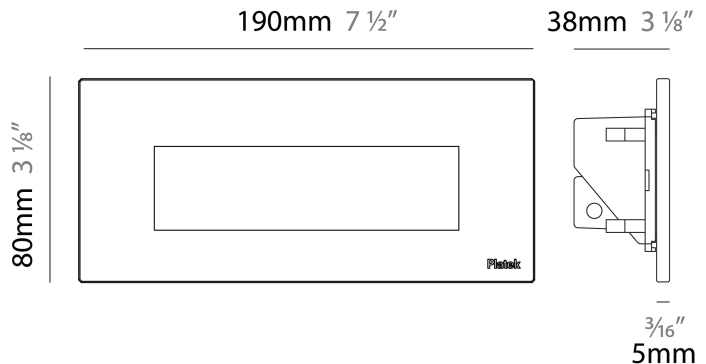

PROJECT
TYPE
SPECIFIER
QUANTITY
DATE

SPIARE RECESSED

E9R152- -
base number   Color   Finish
                         Temperature   Options

1. To build a product code in our configurator select the specify button on the base model # product page
2. To build a manual product code on this datasheet choose from the options listed below in blue font and add the suffix to the base model #

GENERAL

Series: Spiare
Brand: Platek
Division: Exterior
Mounting Type: Recessed
Mounting Location: Wall
Subcategory: Pedestrian

PHYSICAL

Shape: Square
Length (mm): 190
Length (in): 7 ½
Height (mm): 80
Depth (mm): 37.5
Height (in): 3 ⅛
Depth (in): 1 ½
Light Distribution: Asymmetric
Diffuser: Clear tempered glass
Fixture Finish: [BLK / WHI / GRY / COR / ANT / BRZ](#)
Fixture Material: Aluminum Die Cast

ELECTRICAL

Lamp Type: LED
Input Wattage (W): 8
Dimming: Non-Dimmable
Driver Included: No
Driver Location: Remote
Driver Type: Constant Voltage - 120 Vac
Driver Class: Class 2
Housing: ENCP4
Input Voltage (V): 120
Output Voltage (V): 24

LED

Number of LEDs: 1
Color Temperature (°K): [2700 / 3000 / 4000](#)
Max. Delivered Lumen (lm): 150
Nominal Lumen (lm): 570
CRI: >80 CRI
Lamp Life (hrs): 50000

OPTICAL

Beam Angle: Asymmetrical

RATINGS AND CERTIFICATIONS

Certified By: Certified for North American Standards
IP rating: IP65
IK Rating: IK05