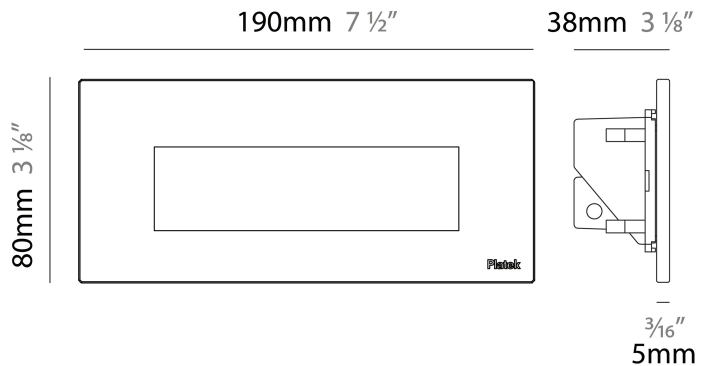

PROJECT
TYPE
SPECIFIER
QUANTITY
DATE

SPIARE RECESSED

E9R153-

base number   Finish
Options

1. To build a product code in our configurator select the specify button on the base model # product page
2. To build a manual product code on this datasheet choose from the options listed below in blue font and add the suffix to the base model #

GENERAL

Series: Spiare
Brand: Platek
Division: Exterior
Mounting Type: Recessed
Mounting Location: Wall
Subcategory: Pedestrian

PHYSICAL

Shape: Square
Length (mm): 190
Length (in): 7 1/2
Height (mm): 80
Depth (mm): 37.5
Height (in): 3 1/8
Depth (in): 1 1/2
Light Distribution: Direct
Diffuser: Clear tempered glass
Fixture Finish: BLK / WHI / GRY / COR / ANT / BRZ
Fixture Material: Aluminum Die Cast
Cut-out Measurements: 200 x 44.5mm

ELECTRICAL

Lamp Type: LED
Input Wattage (W): 8
Dimming: Non-Dimmable
Driver Included: No
Driver Location: Remote
Driver Type: Constant Voltage - 120 Vac
Driver Class: Class 2
Housing: ENCP4
Input Voltage (V): 120
Output Voltage (V): 24

LED

Number of LEDs: 1
Color Temperature (°K): 3000
Max. Delivered Lumen (lm): 150
Nominal Lumen (lm): 550
CRI: >80 CRI
Lamp Life (hrs): 50000

OPTICAL

Beam Angle: Asymmetrical

RATINGS AND CERTIFICATIONS

Certified By: Certified for North American Standards
IP rating: IP65
IK Rating: IK05