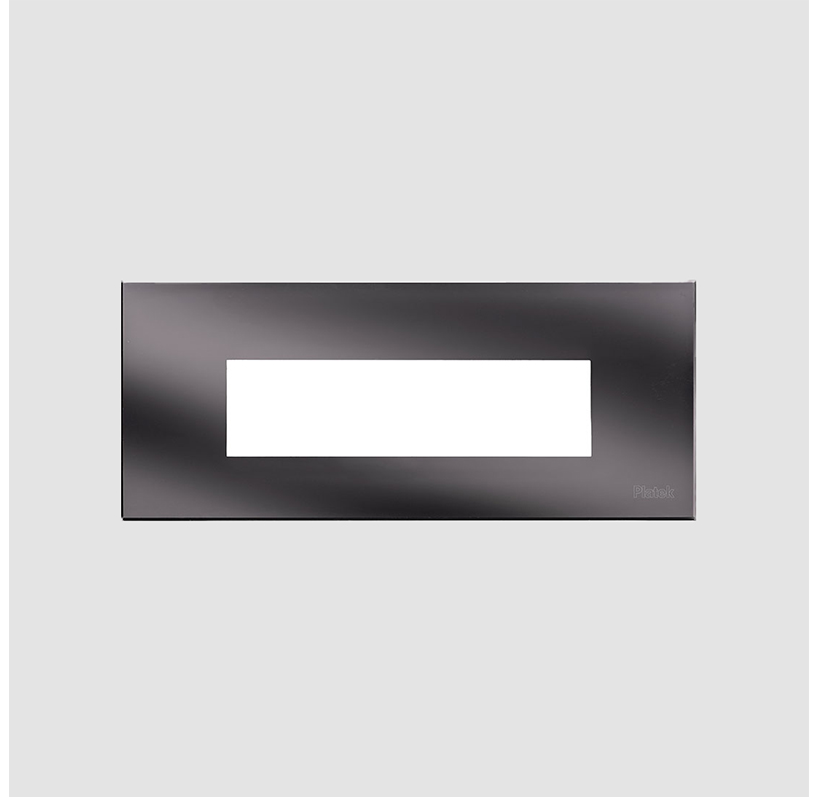

PROJECT
TYPE
SPECIFIER
QUANTITY
DATE

SPIARE RECESSED

E9R155-

base number   Finish
Options

1. To build a product code in our configurator select the specify button on the base model # product page
2. To build a manual product code on this datasheet choose from the options listed below in blue font and add the suffix to the base model #

GENERAL

Series: Spiare
Brand: Platek
Division: Exterior
Mounting Type: Recessed
Mounting Location: Wall
Subcategory: Pedestrian

PHYSICAL

Shape: Square
Length (mm): 190
Length (in): 7 1/2
Height (mm): 80
Depth (mm): 37.5
Height (in): 3 1/8
Depth (in): 1 1/2
Light Distribution: Direct
Diffuser: Clear tempered glass
Fixture Finish: BLK / WHI / GRY / COR / ANT / BRZ
Fixture Material: Aluminum Die Cast

ELECTRICAL

Lamp Type: LED
Input Wattage (W): 8
Dimming: Non-Dimmable
Driver Included: No
Driver Location: Remote
Driver Type: Constant Voltage - 120 Vac
Driver Class: Class 2
Housing: ENCP4
Input Voltage (V): 120
Output Voltage (V): 24

LED

Number of LEDs: 1
Color Temperature (°K): 3000
Max. Delivered Lumen (lm): 60
Nominal Lumen (lm): 550
CRI: >80 CRI
Lamp Life (hrs): 50000

OPTICAL

Beam Angle: Diffused

RATINGS AND CERTIFICATIONS

Certified By: Certified for North American Standards
IP rating: IP65
IK Rating: IK05