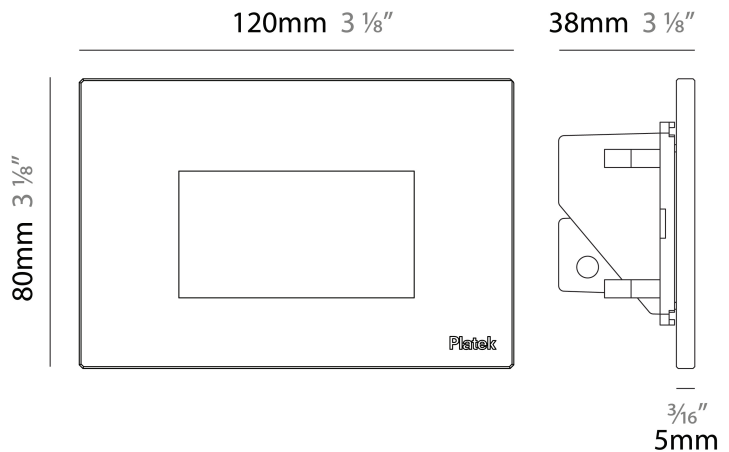

PROJECT
TYPE
SPECIFIER
QUANTITY
DATE

SPIARE RECESSED

E9R150-

base number
Color   Finish
Temperature   Options

1. To build a product code in our configurator select the specify button on the base model # product page
2. To build a manual product code on this datasheet choose from the options listed below in blue font and add the suffix to the base model #

GENERAL

Series: Spiare
Brand: Platek
Division: Exterior
Mounting Type: Recessed
Mounting Location: Wall
Subcategory: Pedestrian

PHYSICAL

Shape: Square
Length (mm): 120
Length (in): 4 3/4
Height (mm): 80
Depth (mm): 37.5
Height (in): 3 1/8
Depth (in): 1 1/2
Light Distribution: Direct
Diffuser: Clear tempered glass
Fixture Finish: [BLK / WHI / GRY / COR / ANT / BRZ](#)
Fixture Material: Aluminum Die Cast

ELECTRICAL

Lamp Type: LED
Input Wattage (W): 6
Dimming: Non-Dimmable
Driver Included: No
Driver Location: Remote
Driver Type: Constant Voltage - 120 Vac
Driver Class: Class 2
Housing: ENCP4
Input Voltage (V): 120
Output Voltage (V): 24

LED

Number of LEDs: 1
Color Temperature (°K): [2700 / 3000 / 4000](#)
Max. Delivered Lumen (lm): 50
Nominal Lumen (lm): 400/415
CRI: >80 CRI
Lamp Life (hrs): 50000

OPTICAL

Beam Angle: Diffused

RATINGS AND CERTIFICATIONS

Certified By: Certified for North American Standards
IP rating: IP65
IK Rating: IK05