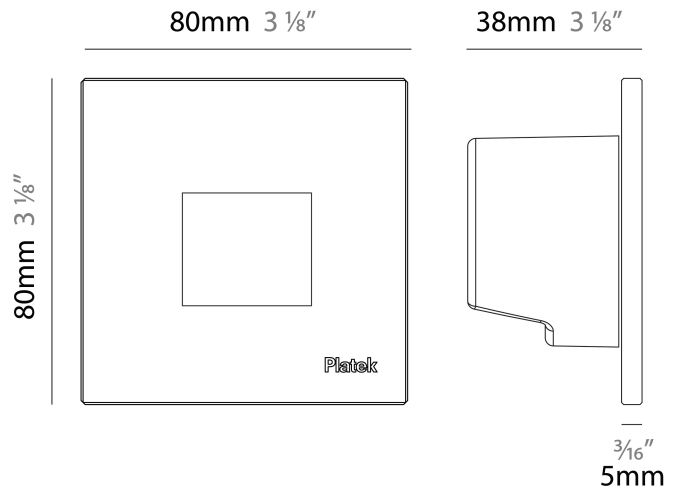

base number _____
Finish _____
Options _____

1. To build a product code in our configurator select the specify button on the base model # product page
2. To build a manual product code on this datasheet choose from the options listed below in blue font and add the suffix to the base model #

GENERAL

Series: Spiare _____
Brand: Platek _____
Division: Exterior _____
Mounting Type: Recessed _____
Mounting Location: Wall _____
Subcategory: Pedestrian _____

PHYSICAL

Shape: Square _____
Length (mm): 80 _____
Length (in): 3 1/8 _____
Height (mm): 80 _____
Depth (mm): 37.5 _____
Height (in): 3 1/8 _____
Depth (in): 1 1/2 _____
Light Distribution: Direct _____
Diffuser: Clear tempered glass _____
Fixture Finish: [BLK / WHI / GRY / COR / ANT / BRZ](#) _____
Fixture Material: Aluminum Die Cast _____

ELECTRICAL

Lamp Type: LED (Zhaga Standard) _____
Input Wattage (W): 6 _____
Dimming: Non-Dimmable _____
Driver Included: Yes _____
Driver Location: Remote _____
Driver Type: Constant Voltage - 120 Vac _____
Driver Class: Class 2 _____
Input Voltage (V): 120 _____
Output Voltage (V): 24 _____

LED

Number of LEDs: 1 _____
Color Temperature (°K): 3000 _____
Max. Delivered Lumen (lm): 10 _____
Nominal Lumen (lm): 250 _____
CRI: >80 CRI _____
Lamp Life (hrs): 50000 _____

OPTICAL

Beam Angle: Asymmetrical _____

RATINGS AND CERTIFICATIONS

Certified By: Certified for North American Standards _____
IP rating: IP65 _____
IK Rating: IK05 _____