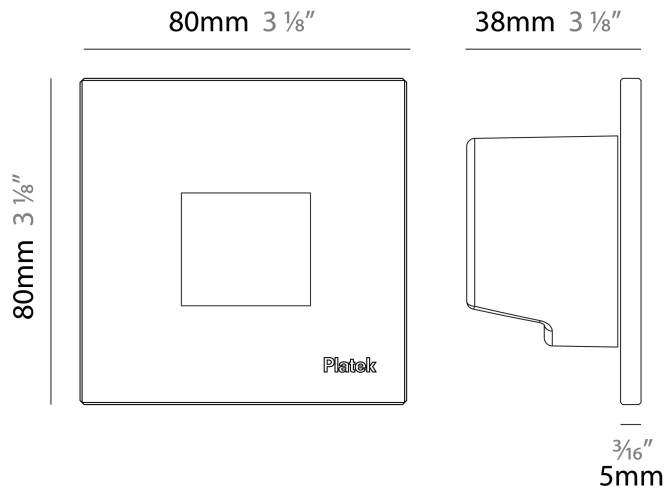

SPIARE RECESSED

E9R144- -

base number
Color   Finish
Temperature   Options

1. To build a product code in our configurator select the specify button on the base model # product page
2. To build a manual product code on this datasheet choose from the options listed below in blue font and add the suffix to the base model #

GENERAL

Series: Spiare
Brand: Platek
Division: Exterior
Mounting Type: Recessed
Mounting Location: Wall
Subcategory: Pedestrian

PHYSICAL

Shape: Square
Length (mm): 80
Length (in): 3 1/8"
Height (mm): 80
Depth (mm): 37.5
Height (in): 3 1/8"
Depth (in): 1 1/2"
Light Distribution: Asymmetric
Diffuser: Clear tempered glass
Fixture Finish: [BLK / WHI / GRY / COR / ANT / BRZ](#)
Fixture Material: Aluminum Die Cast

ELECTRICAL

Lamp Type: LED (Zhaga Standard)
Input Wattage (W): 2.5
Total Output Wattage (W): 1.9
Dimming: Non-Dimmable
Driver Included: Yes
Driver Location: Remote
Driver Type: Constant Voltage - 120 Vac
Driver Class: Class 2
Input Voltage (V): 120
Output Voltage (V): 24

LED

Number of LEDs: 1
Color Temperature (°K): [2700 / 3000 / 4000](#)
Max. Delivered Lumen (lm): 25
Nominal Lumen (lm): 250 / 260
CRI: >80 CRI
Lamp Life (hrs): 50000

OPTICAL

Beam Angle: Asymmetrical

RATINGS AND CERTIFICATIONS

Certified By: Certified for North American Standards
IP rating: IP65
IK Rating: IK05