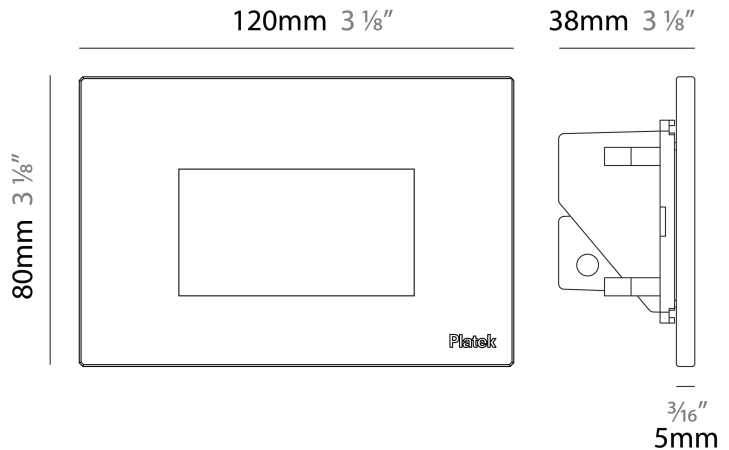

SPIARE RECESSED

E9R148- -

base number   Color   Finish
Temperature   Options

1. To build a product code in our configurator select the specify button on the base model # product page
2. To build a manual product code on this datasheet choose from the options listed below in blue font and add the suffix to the base model #

GENERAL

Series: Spiare
Brand: Platek
Division: Exterior
Mounting Type: Recessed
Mounting Location: Wall
Subcategory: Pedestrian

PHYSICAL

Shape: Square
Length (mm): 120
Length (in): 4 3/4
Height (mm): 80
Depth (mm): 37.5
Height (in): 3 1/8
Depth (in): 1 1/2
Light Distribution: Asymmetric
Diffuser: Clear tempered glass
Fixture Finish: [BLK / WHI / GRY / COR / ANT / BRZ](#)
Fixture Material: Aluminum Die Cast

ELECTRICAL

Lamp Type: LED
Input Wattage (W): 6
Dimming: Non-Dimmable
Driver Included: No
Driver Location: Remote
Driver Type: Constant Voltage - 120 Vac
Driver Class: Class 2
Housing: ENCP4
Input Voltage (V): 120 - 277
Output Voltage (V): 24

LED

Number of LEDs: 1
Color Temperature (°K): [2700 / 3000 / 4000](#)
Max. Delivered Lumen (lm): 130
Nominal Lumen (lm): 400 / 415
CRI: >80 CRI
Lamp Life (hrs): 50000

OPTICAL

Beam Angle: Asymmetrical

RATINGS AND CERTIFICATIONS

Certified By: Certified for North American Standards
IP rating: IP65
IK Rating: IK05