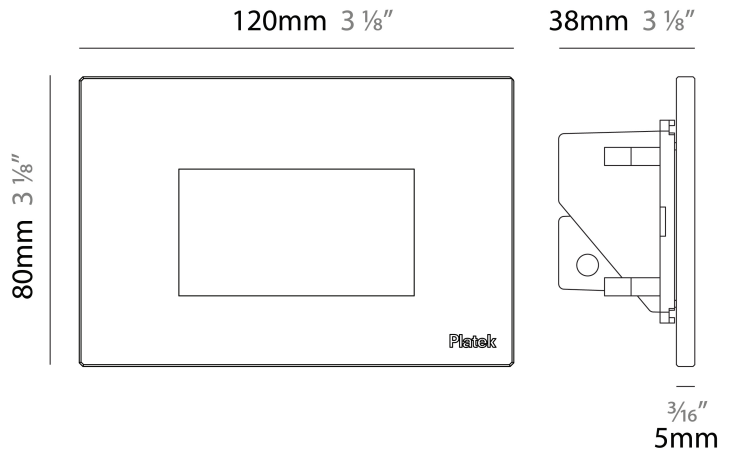

PROJECT	_____
TYPE	_____
SPECIFIER	_____
QUANTITY	_____
DATE	_____

SPIARE RECESSED

E9R150- -

base number   Color   Finish
Temperature   Options

1. To build a product code in our configurator select the specify button on the base model # product page
2. To build a manual product code on this datasheet choose from the options listed below in blue font and add the suffix to the base model #

GENERAL

Series: Spiare
Brand: Platek
Division: Exterior
Mounting Type: Recessed
Mounting Location: Wall
Subcategory: Pedestrian

PHYSICAL

Shape: Square
Length (mm): 120
Length (in): 4 ¾
Height (mm): 80
Depth (mm): 37.5
Height (in): 3 ⅛
Depth (in): 1 ½
Light Distribution: Direct
Diffuser: Clear tempered glass
Fixture Finish: [BLK / WHI / GRY / COR / ANT / BRZ](#)
Fixture Material: Aluminum Die Cast

ELECTRICAL

Lamp Type: LED
Input Wattage (W): 6
Dimming: Non-Dimmable
Driver Included: No
Driver Location: Remote
Driver Type: Constant Voltage - 120 Vac
Driver Class: Class 2
Housing: ENCP4
Input Voltage (V): 120
Output Voltage (V): 24

LED

Number of LEDs: 1
Color Temperature (°K): [2700 / 3000 / 4000](#)
Max. Delivered Lumen (lm): 50
Nominal Lumen (lm): 400/415
CRI: >80 CRI
Lamp Life (hrs): 50000

OPTICAL

Beam Angle: Diffused

RATINGS AND CERTIFICATIONS

Certified By: Certified for North American Standards
IP rating: IP65
IK Rating: IK05