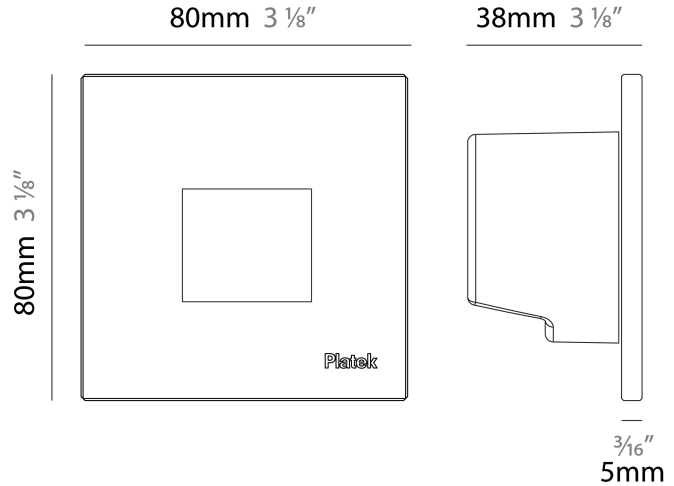

PROJECT
TYPE
SPECIFIER
QUANTITY
DATE

SPIARE RECESSED

E9R147-

base number   Finish
Options

1. To build a product code in our configurator select the specify button on the base model # product page
2. To build a manual product code on this datasheet choose from the options listed below in blue font and add the suffix to the base model #

GENERAL

Series: Spiare
Brand: Platek
Division: Exterior
Mounting Type: Recessed
Mounting Location: Wall
Subcategory: Pedestrian

PHYSICAL

Shape: Square
Length (mm): 80
Length (in): 3 1/8
Height (mm): 80
Depth (mm): 37.5
Height (in): 3 1/8
Depth (in): 1 1/2
Light Distribution: Direct
Diffuser: Clear tempered glass
Fixture Finish: BLK / WHI / GRY / COR / ANT / BRZ
Fixture Material: Aluminum Die Cast

ELECTRICAL

Lamp Type: LED (Zhaga Standard)
Input Wattage (W): 6
Dimming: Non-Dimmable
Driver Included: Yes
Driver Location: Remote
Driver Type: Constant Voltage - 120 Vac
Driver Class: Class 2
Input Voltage (V): 120
Output Voltage (V): 24

LED

Number of LEDs: 1
Color Temperature (°K): 3000
Max. Delivered Lumen (lm): 10
Nominal Lumen (lm): 250
CRI: >80 CRI
Lamp Life (hrs): 50000

OPTICAL

Beam Angle: Asymmetrical

RATINGS AND CERTIFICATIONS

Certified By: Certified for North American Standards
IP rating: IP65
IK Rating: IK05