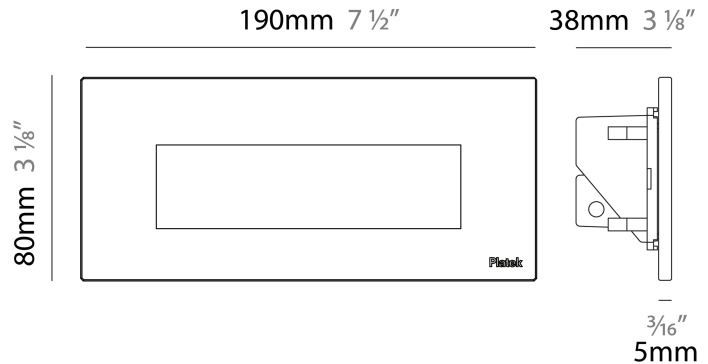

E9R155-

base number _____
Finish Options _____

1. To build a product code in our configurator select the specify button on the base model # product page
2. To build a manual product code on this datasheet choose from the options listed below in blue font and add the suffix to the base model #

GENERAL

Series: Spiare _____
Brand: Platek _____
Division: Exterior _____
Mounting Type: Recessed _____
Mounting Location: Wall _____
Subcategory: Pedestrian _____

PHYSICAL

Shape: Square _____
Length (mm): 190 _____
Length (in): 7 ½ _____
Height (mm): 80 _____
Depth (mm): 37.5 _____
Height (in): 3 ⅛ _____
Depth (in): 1 ½ _____
Light Distribution: Direct _____
Diffuser: Clear tempered glass _____
Fixture Finish: BLK / WHI / GRY / COR / ANT / BRZ _____
Fixture Material: Aluminum Die Cast _____

ELECTRICAL

Lamp Type: LED _____
Input Wattage (W): 8 _____
Dimming: Non-Dimmable _____
Driver Included: No _____
Driver Location: Remote _____
Driver Type: Constant Voltage - 120 Vac _____
Driver Class: Class 2 _____
Housing: ENCP4 _____
Input Voltage (V): 120 _____
Output Voltage (V): 24 _____

LED

Number of LEDs: 1 _____
Color Temperature (°K): 3000 _____
Max. Delivered Lumen (lm): 60 _____
Nominal Lumen (lm): 550 _____
CRI: >80 CRI _____
Lamp Life (hrs): 50000 _____

OPTICAL

Beam Angle: Diffused _____

RATINGS AND CERTIFICATIONS

Certified By: Certified for North American Standards _____
IP rating: IP65 _____
IK Rating: IK05 _____