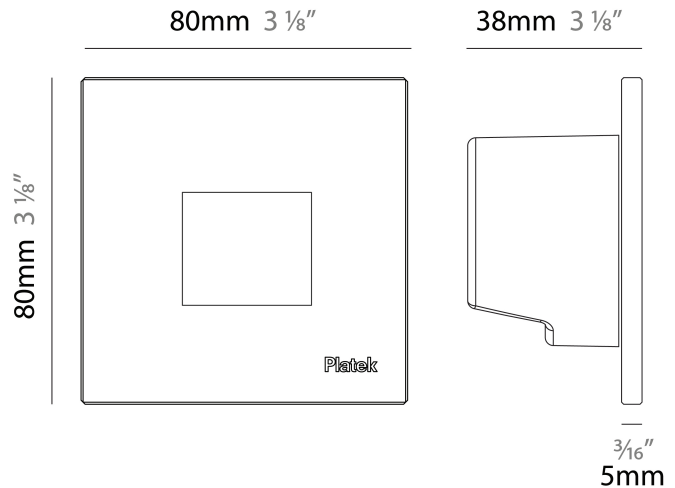

PROJECT	
TYPE	
SPECIFIER	
QUANTITY	
DATE	

SPIARE RECESSED

E9R146-

base number   Color   Finish
Temperature   Options

1. To build a product code in our configurator select the specify button on the base model # product page
2. To build a manual product code on this datasheet choose from the options listed below in blue font and add the suffix to the base model #

GENERAL

Series: Spiare
Brand: Platek
Division: Exterior
Mounting Type: Recessed
Mounting Location: Wall
Subcategory: Pedestrian

PHYSICAL

Shape: Square
Length (mm): 80
Length (in): 3 1/8
Height (mm): 80
Depth (mm): 37.5
Height (in): 3 1/8
Depth (in): 1 1/2
Light Distribution: Direct
Diffuser: Clear tempered glass
Fixture Finish: [BLK / WHI / GRY / COR / ANT / BRZ](#)
Fixture Material: Aluminum Die Cast

ELECTRICAL

Lamp Type: LED (Zhaga Standard)
Input Wattage (W): 2.5
Total Output Wattage (W): 1.9
Dimming: Non-Dimmable
Driver Included: Yes
Driver Location: Remote
Driver Type: Constant Voltage - 120 Vac
Driver Class: Class 2
Input Voltage (V): 120
Output Voltage (V): 24

LED

Number of LEDs: 1
Color Temperature (°K): [2700 / 3000 / 4000](#)
Max. Delivered Lumen (lm): 10
Nominal Lumen (lm): 250 / 260
CRI: >80 CRI
Lamp Life (hrs): 50000

OPTICAL

Beam Angle: Diffused

RATINGS AND CERTIFICATIONS

Certified By: Certified for North American Standards
IP rating: IP65
IK Rating: IK05