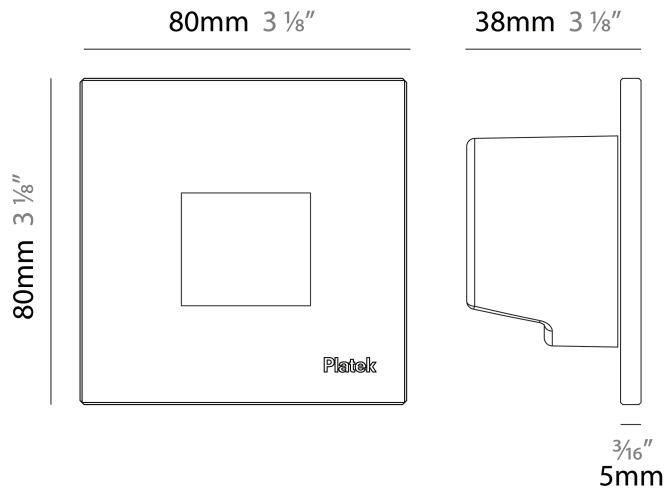

PROJECT	_____
TYPE	_____
SPECIFIER	_____
QUANTITY	_____
DATE	_____

SPIARE RECESSED

E9R144- _____ - _____
base number   Color   Finish
                            Temperature   Options

1. To build a product code in our configurator select the specify button on the base model # product page
2. To build a manual product code on this datasheet choose from the options listed below in blue font and add the suffix to the base model #

GENERAL

Series: Spiare
Brand: Platek
Division: Exterior
Mounting Type: Recessed
Mounting Location: Wall
Subcategory: Pedestrian

PHYSICAL

Shape: Square
Length (mm): 80
Length (in): 3 1/8"
Height (mm): 80
Depth (mm): 37.5
Height (in): 3 1/8"
Depth (in): 1 1/2"
Light Distribution: Asymmetric
Diffuser: Clear tempered glass
Fixture Finish: [BLK / WHI / GRY / COR / ANT / BRZ](#)
Fixture Material: Aluminum Die Cast

ELECTRICAL

Lamp Type: LED (Zhaga Standard)
Input Wattage (W): 2.5
Total Output Wattage (W): 1.9
Dimming: Non-Dimmable
Driver Included: Yes
Driver Location: Remote
Driver Type: Constant Voltage - 120 Vac
Driver Class: Class 2
Input Voltage (V): 120
Output Voltage (V): 24

LED

Number of LEDs: 1
Color Temperature (°K): [2700 / 3000 / 4000](#)
Max. Delivered Lumen (lm): 25
Nominal Lumen (lm): 250 / 260
CRI: >80 CRI
Lamp Life (hrs): 50000

OPTICAL

Beam Angle: Asymmetrical

RATINGS AND CERTIFICATIONS

Certified By: Certified for North American Standards
IP rating: IP65
IK Rating: IK05