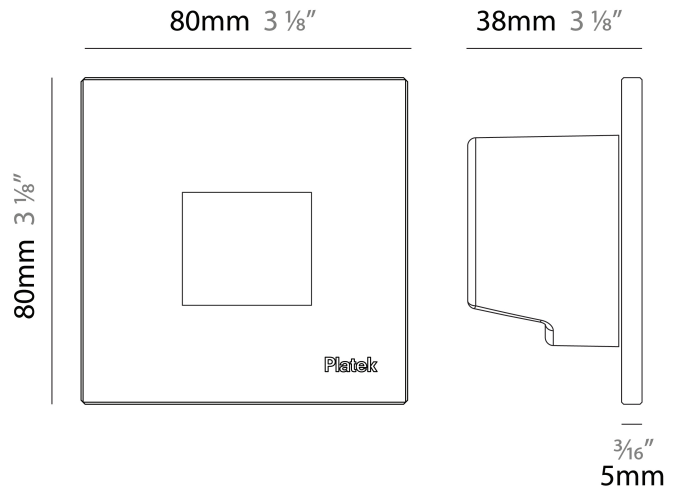

1. To build a product code in our configurator select the specify button on the base model # product page
2. To build a manual product code on this datasheet choose from the options listed below in blue font and add the suffix to the base model #

GENERAL

Series: Spiare _____
Brand: Platek _____
Division: Exterior _____
Mounting Type: Recessed _____
Mounting Location: Wall _____
Subcategory: Pedestrian _____

PHYSICAL

Shape: Square _____
Length (mm): 80 _____
Length (in): 3 1/8 _____
Height (mm): 80 _____
Depth (mm): 37.5 _____
Height (in): 3 1/8 _____
Depth (in): 1 1/2 _____
Light Distribution: Direct _____
Diffuser: Clear tempered glass _____
Fixture Finish: [BLK / WHI / GRY / COR / ANT / BRZ](#) _____
Fixture Material: Aluminum Die Cast _____

ELECTRICAL

Lamp Type: LED (Zhaga Standard) _____
Input Wattage (W): 2.5 _____
Total Output Wattage (W): 1.9 _____
Dimming: Non-Dimmable _____
Driver Included: Yes _____
Driver Location: Remote _____
Driver Type: Constant Voltage - 120 Vac _____
Driver Class: Class 2 _____
Input Voltage (V): 120 _____
Output Voltage (V): 24 _____

LED

Number of LEDs: 1 _____
Color Temperature (°K): [2700 / 3000 / 4000](#) _____
Max. Delivered Lumen (lm): 10 _____
Nominal Lumen (lm): 250 / 260 _____
CRI: >80 CRI _____
Lamp Life (hrs): 50000 _____

OPTICAL

Beam Angle: Diffused _____

RATINGS AND CERTIFICATIONS

Certified By: Certified for North American Standards _____
IP rating: IP65 _____
IK Rating: IK05 _____