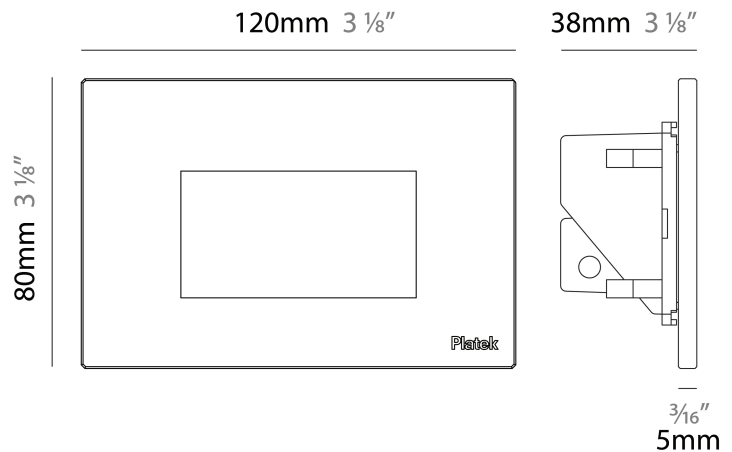

PROJECT
TYPE
SPECIFIER
QUANTITY
DATE

SPIARE RECESSED

E9R150-

base number
Color   Finish
Temperature   Options

1. To build a product code in our configurator select the specify button on the base model # product page
2. To build a manual product code on this datasheet choose from the options listed below in blue font and add the suffix to the base model #

GENERAL

Series: Spiare
Brand: Platek
Division: Exterior
Mounting Type: Recessed
Mounting Location: Wall
Subcategory: Pedestrian

PHYSICAL

Shape: Square
Length (mm): 120
Length (in): 4 3/4
Height (mm): 80
Depth (mm): 37.5
Height (in): 3 1/8
Depth (in): 1 1/2
Light Distribution: Direct
Diffuser: Clear tempered glass
Fixture Finish: [BLK / WHI / GRY / COR / ANT / BRZ](#)
Fixture Material: Aluminum Die Cast

ELECTRICAL

Lamp Type: LED
Input Wattage (W): 6
Dimming: Non-Dimmable
Driver Included: No
Driver Location: Remote
Driver Type: Constant Voltage - 120 Vac
Driver Class: Class 2
Housing: ENCP4
Input Voltage (V): 120
Output Voltage (V): 24

LED

Number of LEDs: 1
Color Temperature (°K): [2700 / 3000 / 4000](#)
Max. Delivered Lumen (lm): 50
Nominal Lumen (lm): 400/415
CRI: >80 CRI
Lamp Life (hrs): 50000

OPTICAL

Beam Angle: Diffused

RATINGS AND CERTIFICATIONS

Certified By: Certified for North American Standards
IP rating: IP65
IK Rating: IK05