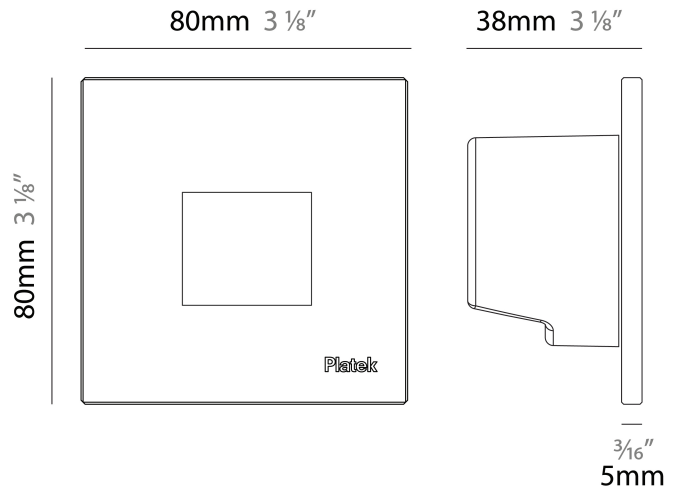

PROJECT	_____
TYPE	_____
SPECIFIER	_____
QUANTITY	_____
DATE	_____

SPIARE RECESSED

E9R146- _____ - _____
base number   Color   Finish
                         Temperature   Options

1. To build a product code in our configurator select the specify button on the base model # product page
2. To build a manual product code on this datasheet choose from the options listed below in blue font and add the suffix to the base model #

GENERAL

Series: Spiare
Brand: Platek
Division: Exterior
Mounting Type: Recessed
Mounting Location: Wall
Subcategory: Pedestrian

PHYSICAL

Shape: Square
Length (mm): 80
Length (in): 3 1/8"
Height (mm): 80
Depth (mm): 37.5
Height (in): 3 1/8"
Depth (in): 1 1/2"
Light Distribution: Direct
Diffuser: Clear tempered glass
Fixture Finish: [BLK / WHI / GRY / COR / ANT / BRZ](#)
Fixture Material: Aluminum Die Cast

ELECTRICAL

Lamp Type: LED (Zhaga Standard)
Input Wattage (W): 2.5
Total Output Wattage (W): 1.9
Dimming: Non-Dimmable
Driver Included: Yes
Driver Location: Remote
Driver Type: Constant Voltage - 120 Vac
Driver Class: Class 2
Input Voltage (V): 120
Output Voltage (V): 24

LED

Number of LEDs: 1
Color Temperature (°K): [2700 / 3000 / 4000](#)
Max. Delivered Lumen (lm): 10
Nominal Lumen (lm): 250 / 260
CRI: >80 CRI
Lamp Life (hrs): 50000

OPTICAL

Beam Angle: Diffused

RATINGS AND CERTIFICATIONS

Certified By: Certified for North American Standards
IP rating: IP65
IK Rating: IK05