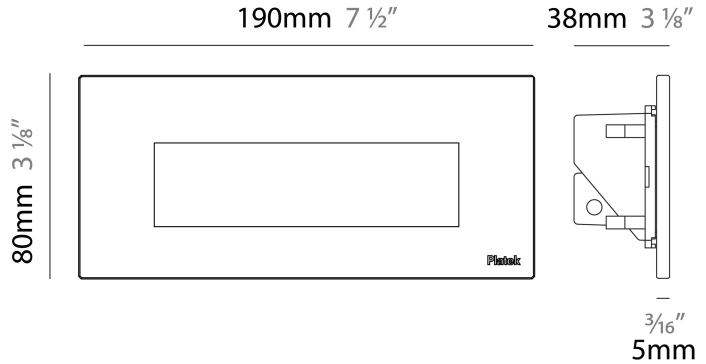

PROJECT
TYPE
SPECIFIER
QUANTITY
DATE

SPIARE RECESSED

E9R153-

base number   Finish
Options

1. To build a product code in our configurator select the specify button on the base model # product page
2. To build a manual product code on this datasheet choose from the options listed below in blue font and add the suffix to the base model #

GENERAL

Series: Spiare
Brand: Platek
Division: Exterior
Mounting Type: Recessed
Mounting Location: Wall
Subcategory: Pedestrian

PHYSICAL

Shape: Square
Length (mm): 190
Length (in): 7 1/2
Height (mm): 80
Depth (mm): 37.5
Height (in): 3 1/8
Depth (in): 1 1/2
Light Distribution: Direct
Diffuser: Clear tempered glass
Fixture Finish: BLK / WHI / GRY / COR / ANT / BRZ
Fixture Material: Aluminum Die Cast
Cut-out Measurements: 200 x 44.5mm

ELECTRICAL

Lamp Type: LED
Input Wattage (W): 8
Dimming: Non-Dimmable
Driver Included: No
Driver Location: Remote
Driver Type: Constant Voltage - 120 Vac
Driver Class: Class 2
Housing: ENCP4
Input Voltage (V): 120
Output Voltage (V): 24

LED

Number of LEDs: 1
Color Temperature (°K): 3000
Max. Delivered Lumen (lm): 150
Nominal Lumen (lm): 550
CRI: >80 CRI
Lamp Life (hrs): 50000

OPTICAL

Beam Angle: Asymmetrical

RATINGS AND CERTIFICATIONS

Certified By: Certified for North American Standards
IP rating: IP65
IK Rating: IK05