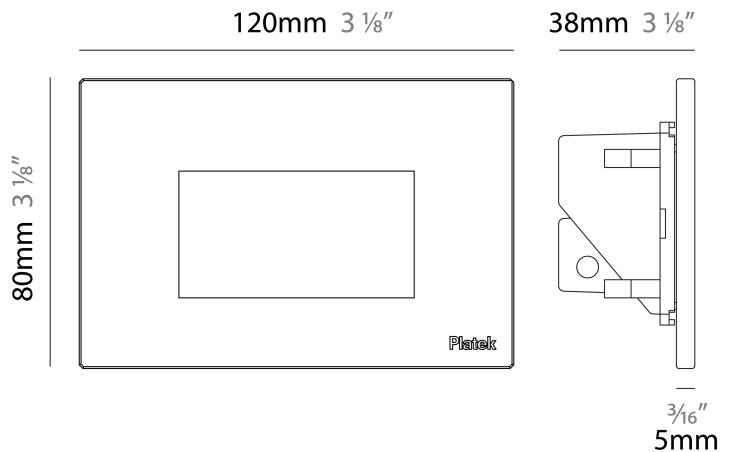

PROJECT
TYPE
SPECIFIER
QUANTITY
DATE

SPIARE RECESSED

E9R150- -
base number   Color   Finish
                         Temperature   Options

1. To build a product code in our configurator select the specify button on the base model # product page
2. To build a manual product code on this datasheet choose from the options listed below in blue font and add the suffix to the base model #

GENERAL

Series: Spiare
Brand: Platek
Division: Exterior
Mounting Type: Recessed
Mounting Location: Wall
Subcategory: Pedestrian

PHYSICAL

Shape: Square
Length (mm): 120
Length (in): 4 ¾
Height (mm): 80
Depth (mm): 37.5
Height (in): 3 ⅛
Depth (in): 1 ½
Light Distribution: Direct
Diffuser: Clear tempered glass
Fixture Finish: [BLK / WHI / GRY / COR / ANT / BRZ](#)
Fixture Material: Aluminum Die Cast

ELECTRICAL

Lamp Type: LED
Input Wattage (W): 6
Dimming: Non-Dimmable
Driver Included: No
Driver Location: Remote
Driver Type: Constant Voltage - 120 Vac
Driver Class: Class 2
Housing: ENCP4
Input Voltage (V): 120
Output Voltage (V): 24

LED

Number of LEDs: 1
Color Temperature (°K): [2700 / 3000 / 4000](#)
Max. Delivered Lumen (lm): 50
Nominal Lumen (lm): 400/415
CRI: >80 CRI
Lamp Life (hrs): 50000

OPTICAL

Beam Angle: Diffused

RATINGS AND CERTIFICATIONS

Certified By: Certified for North American Standards
IP rating: IP65
IK Rating: IK05