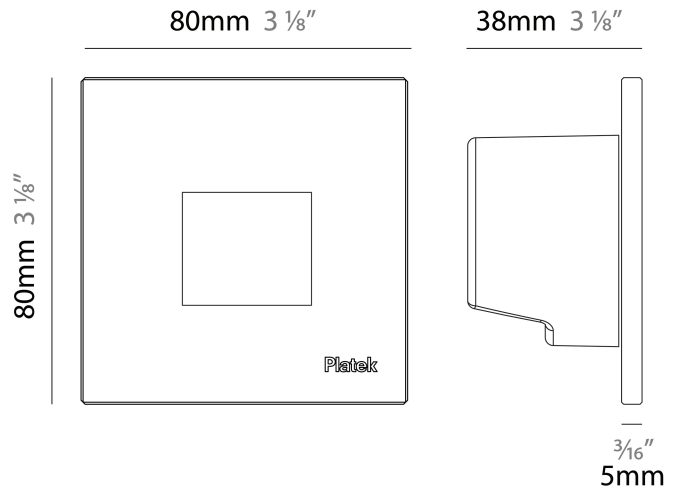

PROJECT
TYPE
SPECIFIER
QUANTITY
DATE

SPIARE RECESSED

E9R146- -
base number   Color   Finish
                         Temperature   Options

1. To build a product code in our configurator select the specify button on the base model # product page
2. To build a manual product code on this datasheet choose from the options listed below in blue font and add the suffix to the base model #

GENERAL

Series: Spiare
Brand: Platek
Division: Exterior
Mounting Type: Recessed
Mounting Location: Wall
Subcategory: Pedestrian

PHYSICAL

Shape: Square
Length (mm): 80
Length (in): 3 1/8"
Height (mm): 80
Depth (mm): 37.5
Height (in): 3 1/8"
Depth (in): 1 1/2"
Light Distribution: Direct
Diffuser: Clear tempered glass
Fixture Finish: [BLK / WHI / GRY / COR / ANT / BRZ](#)
Fixture Material: Aluminum Die Cast

ELECTRICAL

Lamp Type: LED (Zhaga Standard)
Input Wattage (W): 2.5
Total Output Wattage (W): 1.9
Dimming: Non-Dimmable
Driver Included: Yes
Driver Location: Remote
Driver Type: Constant Voltage - 120 Vac
Driver Class: Class 2
Input Voltage (V): 120
Output Voltage (V): 24

LED

Number of LEDs: 1
Color Temperature (°K): [2700 / 3000 / 4000](#)
Max. Delivered Lumen (lm): 10
Nominal Lumen (lm): 250 / 260
CRI: >80 CRI
Lamp Life (hrs): 50000

OPTICAL

Beam Angle: Diffused

RATINGS AND CERTIFICATIONS

Certified By: Certified for North American Standards
IP rating: IP65
IK Rating: IK05