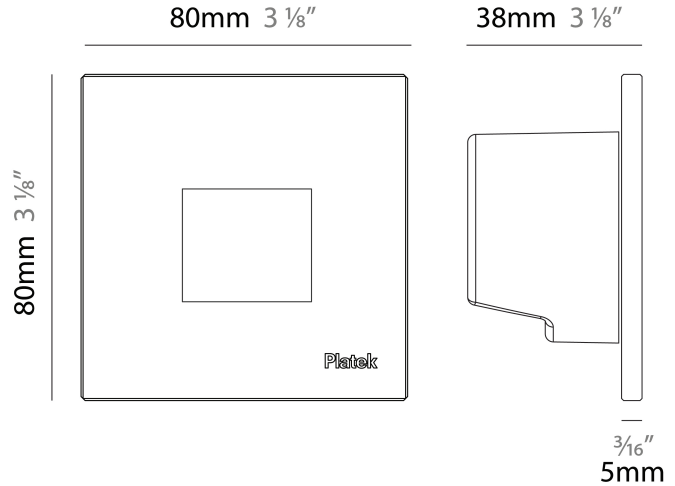

base number _____
Finish _____
Options _____

1. To build a product code in our configurator select the specify button on the base model # product page
2. To build a manual product code on this datasheet choose from the options listed below in blue font and add the suffix to the base model #

GENERAL

Series: Spiare _____
Brand: Platek _____
Division: Exterior _____
Mounting Type: Recessed _____
Mounting Location: Wall _____
Subcategory: Pedestrian _____

PHYSICAL

Shape: Square _____
Length (mm): 80 _____
Length (in): 3 1/8 _____
Height (mm): 80 _____
Depth (mm): 37.5 _____
Height (in): 3 1/8 _____
Depth (in): 1 1/2 _____
Light Distribution: Direct _____
Diffuser: Clear tempered glass _____
Fixture Finish: [BLK / WHI / GRY / COR / ANT / BRZ](#) _____
Fixture Material: Aluminum Die Cast _____

ELECTRICAL

Lamp Type: LED (Zhaga Standard) _____
Input Wattage (W): 6 _____
Dimming: Non-Dimmable _____
Driver Included: Yes _____
Driver Location: Remote _____
Driver Type: Constant Voltage - 120 Vac _____
Driver Class: Class 2 _____
Input Voltage (V): 120 _____
Output Voltage (V): 24 _____

LED

Number of LEDs: 1 _____
Color Temperature (°K): 3000 _____
Max. Delivered Lumen (lm): 10 _____
Nominal Lumen (lm): 250 _____
CRI: >80 CRI _____
Lamp Life (hrs): 50000 _____

OPTICAL

Beam Angle: Asymmetrical _____

RATINGS AND CERTIFICATIONS

Certified By: Certified for North American Standards _____
IP rating: IP65 _____
IK Rating: IK05 _____