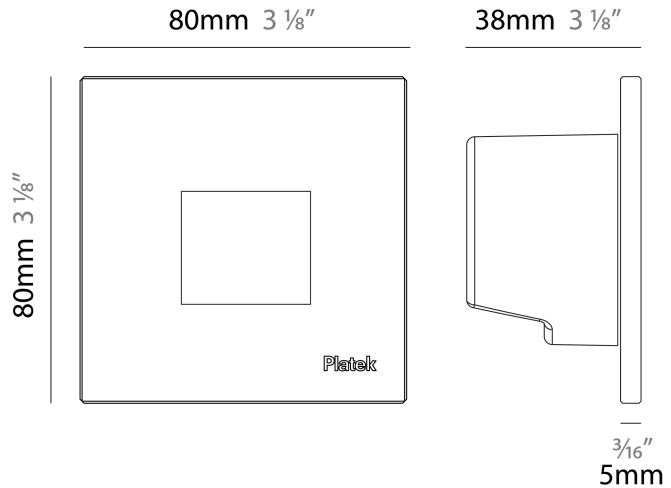

GENERAL

Series: Spiare _____
Brand: Platek _____
Division: Exterior _____
Mounting Type: Recessed _____
Mounting Location: Wall _____
Subcategory: Pedestrian _____

PHYSICAL

Shape: Square _____
Length (mm): 80 _____
Length (in): 3 1/8 _____
Height (mm): 80 _____
Depth (mm): 37.5 _____
Height (in): 3 1/8 _____
Depth (in): 1 1/2 _____
Light Distribution: Direct _____
Diffuser: Clear tempered glass _____
Fixture Finish: [BLK / WHI / GRY / COR / ANT / BRZ](#) _____
Fixture Material: Aluminum Die Cast _____
Cut-out Measurements: 200 x 44.5mm _____

ELECTRICAL

Lamp Type: LED (Zhaga Standard) _____
Input Wattage (W): 2.5 _____
Total Output Wattage (W): 1.9 _____
Dimming: Non-Dimmable _____
Driver Included: Yes _____
Driver Location: Remote _____
Driver Type: Constant Voltage - 120 Vac _____
Driver Class: Class 2 _____
Input Voltage (V): 120 _____
Output Voltage (V): 24 _____

LED

Number of LEDs: 1 _____
Color Temperature (°K): 3000 _____
Max. Delivered Lumen (lm): 25 _____
Nominal Lumen (lm): 250 _____
CRI: >80 CRI _____
Lamp Life (hrs): 50000 _____

OPTICAL

Beam Angle: Asymmetrical _____

RATINGS AND CERTIFICATIONS

Certified By: Certified for North American Standards _____
IP rating: IP65 _____
IK Rating: IK05 _____