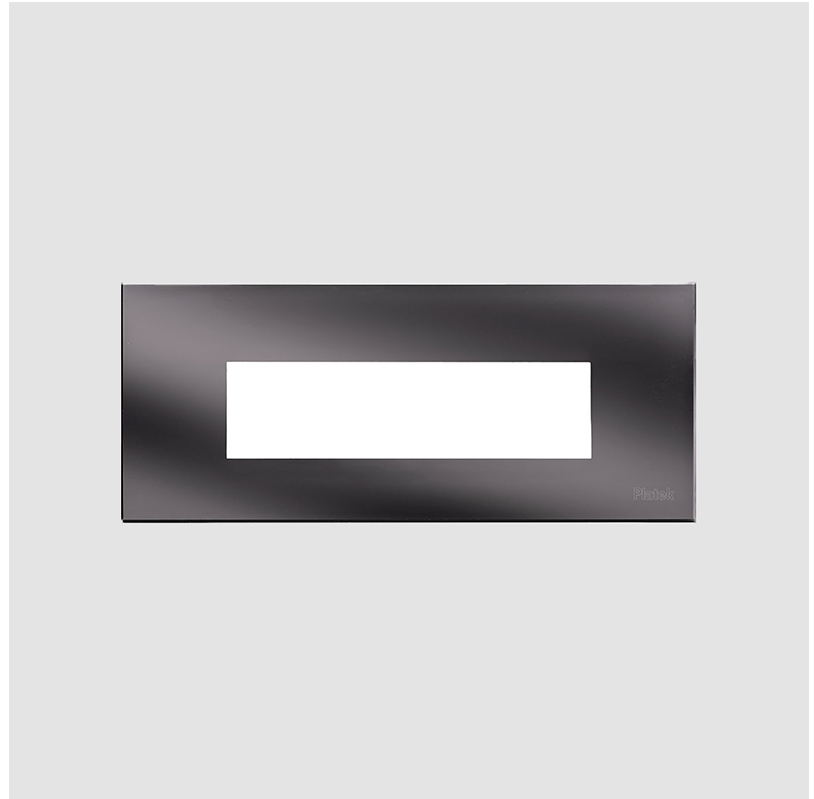

PROJECT
TYPE
SPECIFIER
QUANTITY
DATE

SPIARE RECESSED

E9R155-

base number   Finish
Options

1. To build a product code in our configurator select the specify button on the base model # product page
2. To build a manual product code on this datasheet choose from the options listed below in blue font and add the suffix to the base model #

GENERAL

Series: Spiare
Brand: Platek
Division: Exterior
Mounting Type: Recessed
Mounting Location: Wall
Subcategory: Pedestrian

PHYSICAL

Shape: Square
Length (mm): 190
Length (in): 7 1/2
Height (mm): 80
Depth (mm): 37.5
Height (in): 3 1/8
Depth (in): 1 1/2
Light Distribution: Direct
Diffuser: Clear tempered glass
Fixture Finish: [BLK / WHI / GRY / COR / ANT / BRZ](#)
Fixture Material: Aluminum Die Cast

ELECTRICAL

Lamp Type: LED
Input Wattage (W): 8
Dimming: Non-Dimmable
Driver Included: No
Driver Location: Remote
Driver Type: Constant Voltage - 120 Vac
Driver Class: Class 2
Housing: ENCP4
Input Voltage (V): 120
Output Voltage (V): 24

LED

Number of LEDs: 1
Color Temperature (°K): 3000
Max. Delivered Lumen (lm): 60
Nominal Lumen (lm): 550
CRI: >80 CRI
Lamp Life (hrs): 50000

OPTICAL

Beam Angle: Diffused

RATINGS AND CERTIFICATIONS

Certified By: Certified for North American Standards
IP rating: IP65
IK Rating: IK05