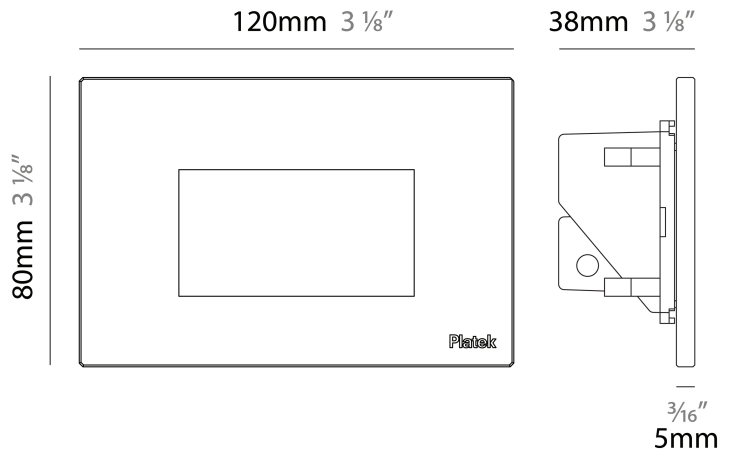

PROJECT
TYPE
SPECIFIER
QUANTITY
DATE

SPIARE RECESSED

E9R151-

base number   Finish
Options

1. To build a product code in our configurator select the specify button on the base model # product page
2. To build a manual product code on this datasheet choose from the options listed below in blue font and add the suffix to the base model #

GENERAL

Series: Spiare
Brand: Platek
Division: Exterior
Mounting Type: Recessed
Mounting Location: Wall
Subcategory: Pedestrian

PHYSICAL

Shape: Square
Length (mm): 120
Length (in): 4 ¾
Height (mm): 80
Depth (mm): 37.5
Height (in): 3 ⅙
Depth (in): 1 ½
Light Distribution: Direct
Diffuser: Clear tempered glass
Fixture Finish: BLK / WHI / GRY / COR / ANT / BRZ
Fixture Material: Aluminum Die Cast

ELECTRICAL

Lamp Type: LED
Input Wattage (W): 6
Dimming: Non-Dimmable
Driver Included: No
Driver Location: Remote
Driver Type: Constant Voltage - 120 Vac
Driver Class: Class 2
Housing: ENCP4
Input Voltage (V): 120
Output Voltage (V): 24

LED

Number of LEDs: 1
Color Temperature (°K): 3000
Max. Delivered Lumen (lm): 50
Nominal Lumen (lm): 250
CRI: >80 CRI
Lamp Life (hrs): 50000

OPTICAL

Beam Angle: Asymmetrical

RATINGS AND CERTIFICATIONS

Certified By: Certified for North American Standards
IP rating: IP65
IK Rating: IK05