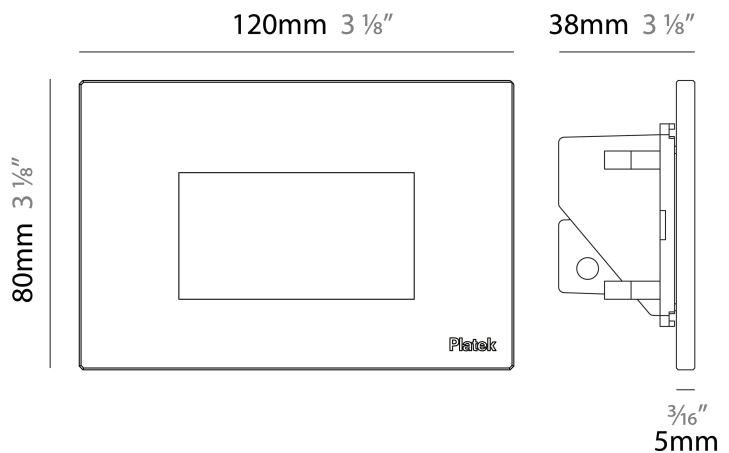

PROJECT
TYPE
SPECIFIER
QUANTITY
DATE

SPIARE RECESSED

E9R149-

base number   Finish
Options

1. To build a product code in our configurator select the specify button on the base model # product page
2. To build a manual product code on this datasheet choose from the options listed below in blue font and add the suffix to the base model #

GENERAL

Series: Spiare
Brand: Platek
Division: Exterior
Mounting Type: Recessed
Mounting Location: Wall
Subcategory: Pedestrian

PHYSICAL

Shape: Square
Length (mm): 120
Length (in): 4 3/4
Height (mm): 80
Depth (mm): 37.5
Height (in): 3 1/8
Depth (in): 1 1/2
Light Distribution: Direct
Diffuser: Clear tempered glass
Fixture Finish: BLK / WHI / GRY / COR / ANT / BRZ
Fixture Material: Aluminum Die Cast
Cut-out Measurements: 200 x 44.5mm

ELECTRICAL

Lamp Type: LED
Input Wattage (W): 6
Dimming: Non-Dimmable
Driver Included: No
Driver Location: Remote
Driver Type: Constant Voltage - 120 Vac
Driver Class: Class 2
Housing: ENCP4
Input Voltage (V): 120
Output Voltage (V): 24

LED

Number of LEDs: 1
Color Temperature (°K): 3000
Max. Delivered Lumen (lm): 130
Nominal Lumen (lm): 400
CRI: >80 CRI
Lamp Life (hrs): 50000

OPTICAL

Beam Angle: Asymmetrical

RATINGS AND CERTIFICATIONS

Certified By: Certified for North American Standards
IP rating: IP65
IK Rating: IK05