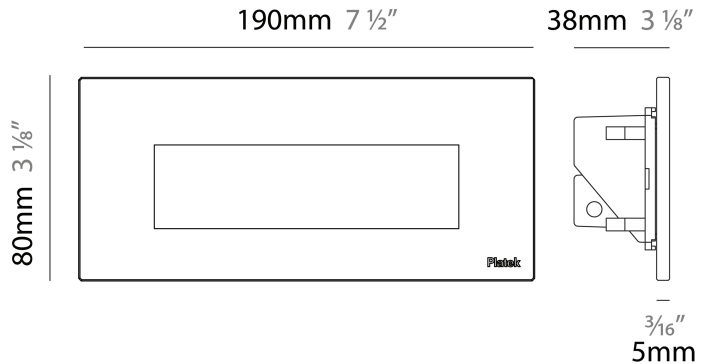

PROJECT
TYPE
SPECIFIER
QUANTITY
DATE

SPIARE RECESSED

E9R155-

base number   Finish
Options

1. To build a product code in our configurator select the specify button on the base model # product page
2. To build a manual product code on this datasheet choose from the options listed below in blue font and add the suffix to the base model #

GENERAL

Series: Spiare
Brand: Platek
Division: Exterior
Mounting Type: Recessed
Mounting Location: Wall
Subcategory: Pedestrian

PHYSICAL

Shape: Square
Length (mm): 190
Length (in): 7 1/2
Height (mm): 80
Depth (mm): 37.5
Height (in): 3 1/8
Depth (in): 1 1/2
Light Distribution: Direct
Diffuser: Clear tempered glass
Fixture Finish: [BLK / WHI / GRY / COR / ANT / BRZ](#)
Fixture Material: Aluminum Die Cast

ELECTRICAL

Lamp Type: LED
Input Wattage (W): 8
Dimming: Non-Dimmable
Driver Included: No
Driver Location: Remote
Driver Type: Constant Voltage - 120 Vac
Driver Class: Class 2
Housing: ENCP4
Input Voltage (V): 120
Output Voltage (V): 24

LED

Number of LEDs: 1
Color Temperature (°K): 3000
Max. Delivered Lumen (lm): 60
Nominal Lumen (lm): 550
CRI: >80 CRI
Lamp Life (hrs): 50000

OPTICAL

Beam Angle: Diffused

RATINGS AND CERTIFICATIONS

Certified By: Certified for North American Standards
IP rating: IP65
IK Rating: IK05