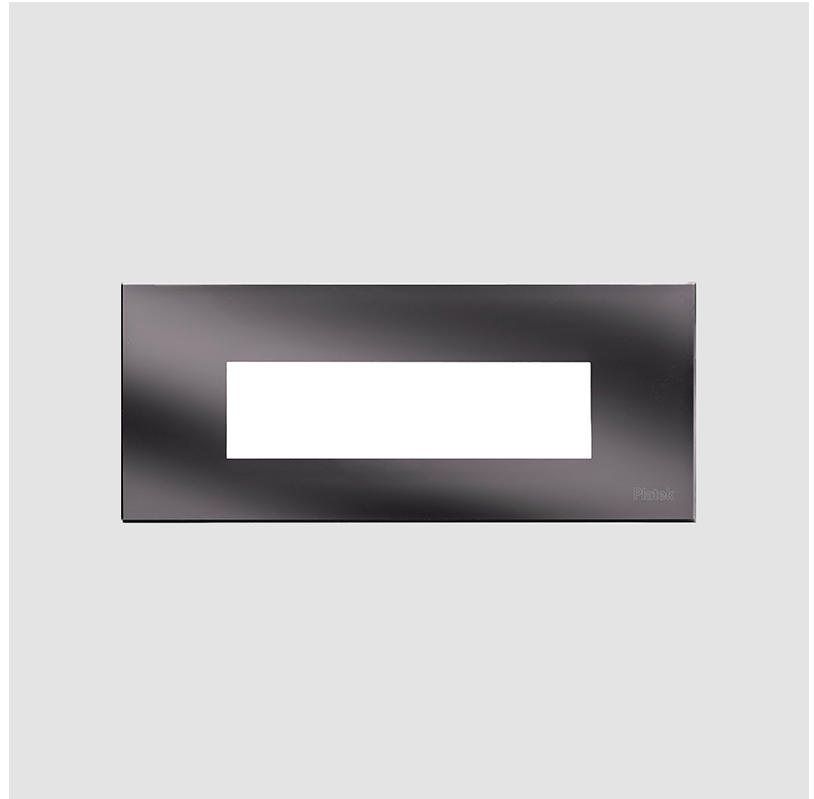

PROJECT
TYPE
SPECIFIER
QUANTITY
DATE

SPIARE RECESSED

E9R153-

base number   Finish
Options

1. To build a product code in our configurator select the specify button on the base model # product page
2. To build a manual product code on this datasheet choose from the options listed below in blue font and add the suffix to the base model #

GENERAL

Series: Spiare
Brand: Platek
Division: Exterior
Mounting Type: Recessed
Mounting Location: Wall
Subcategory: Pedestrian

PHYSICAL

Shape: Square
Length (mm): 190
Length (in): 7 1/2
Height (mm): 80
Depth (mm): 37.5
Height (in): 3 1/8
Depth (in): 1 1/2
Light Distribution: Direct
Diffuser: Clear tempered glass
Fixture Finish: BLK / WHI / GRY / COR / ANT / BRZ
Fixture Material: Aluminum Die Cast
Cut-out Measurements: 200 x 44.5mm

ELECTRICAL

Lamp Type: LED
Input Wattage (W): 8
Dimming: Non-Dimmable
Driver Included: No
Driver Location: Remote
Driver Type: Constant Voltage - 120 Vac
Driver Class: Class 2
Housing: ENCP4
Input Voltage (V): 120
Output Voltage (V): 24

LED

Number of LEDs: 1
Color Temperature (°K): 3000
Max. Delivered Lumen (lm): 150
Nominal Lumen (lm): 550
CRI: >80 CRI
Lamp Life (hrs): 50000

OPTICAL

Beam Angle: Asymmetrical

RATINGS AND CERTIFICATIONS

Certified By: Certified for North American Standards
IP rating: IP65
IK Rating: IK05