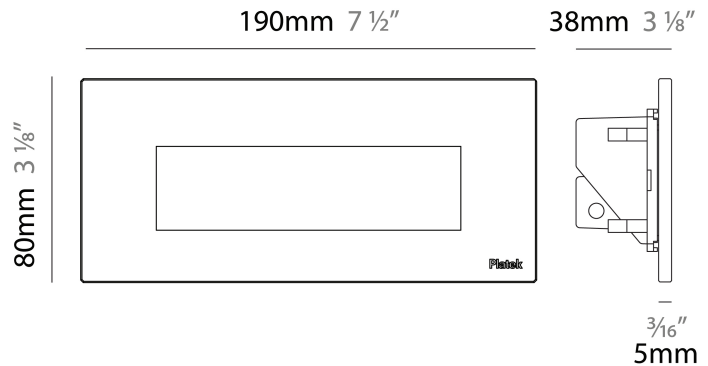

PROJECT
TYPE
SPECIFIER
QUANTITY
DATE

SPIARE RECESSED

E9R154-

base number   Color   Finish
Temperature   Options

1. To build a product code in our configurator select the specify button on the base model # product page
2. To build a manual product code on this datasheet choose from the options listed below in blue font and add the suffix to the base model #

GENERAL

Series: Spiare
Brand: Platek
Division: Exterior
Mounting Type: Recessed
Mounting Location: Wall
Subcategory: Pedestrian

PHYSICAL

Shape: Square
Length (mm): 190
Length (in): 7 1/2
Height (mm): 80
Depth (mm): 37.5
Height (in): 3 1/8
Depth (in): 1 1/2
Light Distribution: Direct
Diffuser: Clear tempered glass
Fixture Finish: [BLK](#) / [WHI](#) / [GRY](#) / [COR](#) / [ANT](#) / [BRZ](#)
Fixture Material: Aluminum Die Cast

ELECTRICAL

Lamp Type: LED
Input Wattage (W): 8
Dimming: Non-Dimmable
Driver Included: No
Driver Location: Remote
Driver Type: Constant Voltage - 120 Vac
Driver Class: Class 2
Housing: ENCP4
Input Voltage (V): 120
Output Voltage (V): 24

LED

Number of LEDs: 1
Color Temperature (°K): [2700](#) / [3000](#) / [4000](#)
Max. Delivered Lumen (lm): 60
Nominal Lumen (lm): 550
CRI: >80 CRI
Lamp Life (hrs): 50000

OPTICAL

Beam Angle: Diffused

RATINGS AND CERTIFICATIONS

Certified By: Certified for North American Standards
IP rating: IP65
IK Rating: IK05