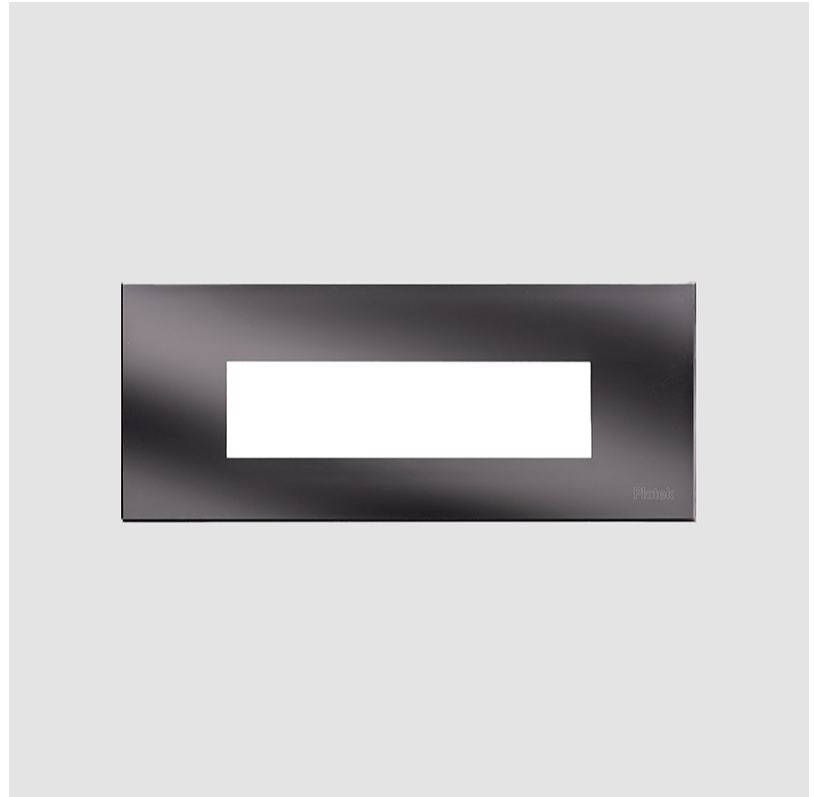

PROJECT
TYPE
SPECIFIER
QUANTITY
DATE

SPIARE RECESSED

E9R154-

base number   Color   Finish
Temperature   Options

1. To build a product code in our configurator select the specify button on the base model # product page
2. To build a manual product code on this datasheet choose from the options listed below in blue font and add the suffix to the base model #

GENERAL

Series: Spiare
Brand: Platek
Division: Exterior
Mounting Type: Recessed
Mounting Location: Wall
Subcategory: Pedestrian

PHYSICAL

Shape: Square
Length (mm): 190
Length (in): 7 1/2
Height (mm): 80
Depth (mm): 37.5
Height (in): 3 1/8
Depth (in): 1 1/2
Light Distribution: Direct
Diffuser: Clear tempered glass
Fixture Finish: [BLK](#) / [WHI](#) / [GRY](#) / [COR](#) / [ANT](#) / [BRZ](#)
Fixture Material: Aluminum Die Cast

ELECTRICAL

Lamp Type: LED
Input Wattage (W): 8
Dimming: Non-Dimmable
Driver Included: No
Driver Location: Remote
Driver Type: Constant Voltage - 120 Vac
Driver Class: Class 2
Housing: ENCP4
Input Voltage (V): 120
Output Voltage (V): 24

LED

Number of LEDs: 1
Color Temperature (°K): [2700](#) / [3000](#) / [4000](#)
Max. Delivered Lumen (lm): 60
Nominal Lumen (lm): 550
CRI: >80 CRI
Lamp Life (hrs): 50000

OPTICAL

Beam Angle: Diffused

RATINGS AND CERTIFICATIONS

Certified By: Certified for North American Standards
IP rating: IP65
IK Rating: IK05