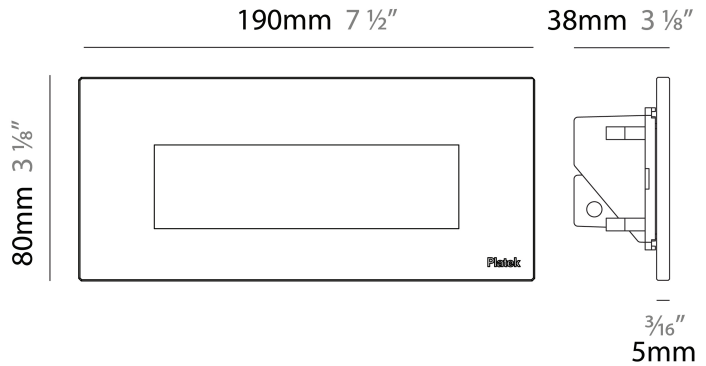

PROJECT
TYPE
SPECIFIER
QUANTITY
DATE

SPIARE RECESSED

E9R153-

base number   Finish
Options

1. To build a product code in our configurator select the specify button on the base model # product page
2. To build a manual product code on this datasheet choose from the options listed below in blue font and add the suffix to the base model #

GENERAL

Series: Spiare
Brand: Platek
Division: Exterior
Mounting Type: Recessed
Mounting Location: Wall
Subcategory: Pedestrian

PHYSICAL

Shape: Square
Length (mm): 190
Length (in): 7 1/2
Height (mm): 80
Depth (mm): 37.5
Height (in): 3 1/8
Depth (in): 1 1/2
Light Distribution: Direct
Diffuser: Clear tempered glass
Fixture Finish: BLK / WHI / GRY / COR / ANT / BRZ
Fixture Material: Aluminum Die Cast
Cut-out Measurements: 200 x 44.5mm

ELECTRICAL

Lamp Type: LED
Input Wattage (W): 8
Dimming: Non-Dimmable
Driver Included: No
Driver Location: Remote
Driver Type: Constant Voltage - 120 Vac
Driver Class: Class 2
Housing: ENCP4
Input Voltage (V): 120
Output Voltage (V): 24

LED

Number of LEDs: 1
Color Temperature (°K): 3000
Max. Delivered Lumen (lm): 150
Nominal Lumen (lm): 550
CRI: >80 CRI
Lamp Life (hrs): 50000

OPTICAL

Beam Angle: Asymmetrical

RATINGS AND CERTIFICATIONS

Certified By: Certified for North American Standards
IP rating: IP65
IK Rating: IK05