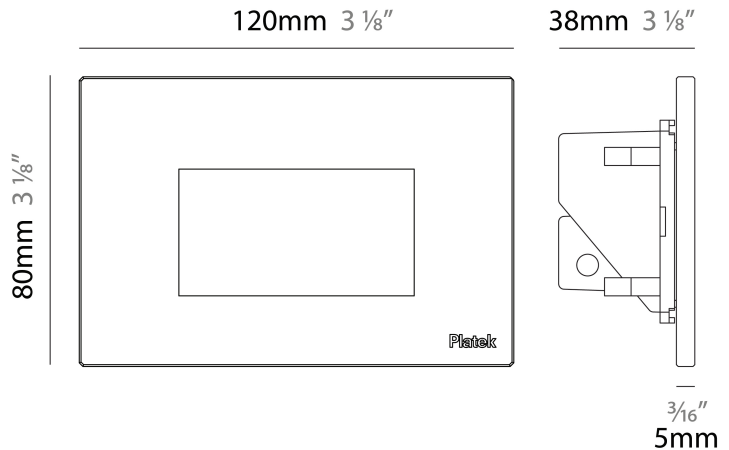

SPIARE RECESSED

E9R150- -

base number
Color   Finish
Temperature   Options

1. To build a product code in our configurator select the specify button on the base model # product page
2. To build a manual product code on this datasheet choose from the options listed below in blue font and add the suffix to the base model #

GENERAL

Series: Spiare
Brand: Platek
Division: Exterior
Mounting Type: Recessed
Mounting Location: Wall
Subcategory: Pedestrian

PHYSICAL

Shape: Square
Length (mm): 120
Length (in): 4 3/4
Height (mm): 80
Depth (mm): 37.5
Height (in): 3 1/8
Depth (in): 1 1/2
Light Distribution: Direct
Diffuser: Clear tempered glass
Fixture Finish: [BLK / WHI / GRY / COR / ANT / BRZ](#)
Fixture Material: Aluminum Die Cast

ELECTRICAL

Lamp Type: LED
Input Wattage (W): 6
Dimming: Non-Dimmable
Driver Included: No
Driver Location: Remote
Driver Type: Constant Voltage - 120 Vac
Driver Class: Class 2
Housing: ENCP4
Input Voltage (V): 120
Output Voltage (V): 24

LED

Number of LEDs: 1
Color Temperature (°K): [2700 / 3000 / 4000](#)
Max. Delivered Lumen (lm): 50
Nominal Lumen (lm): 400/415
CRI: >80 CRI
Lamp Life (hrs): 50000

OPTICAL

Beam Angle: Diffused

RATINGS AND CERTIFICATIONS

Certified By: Certified for North American Standards
IP rating: IP65
IK Rating: IK05