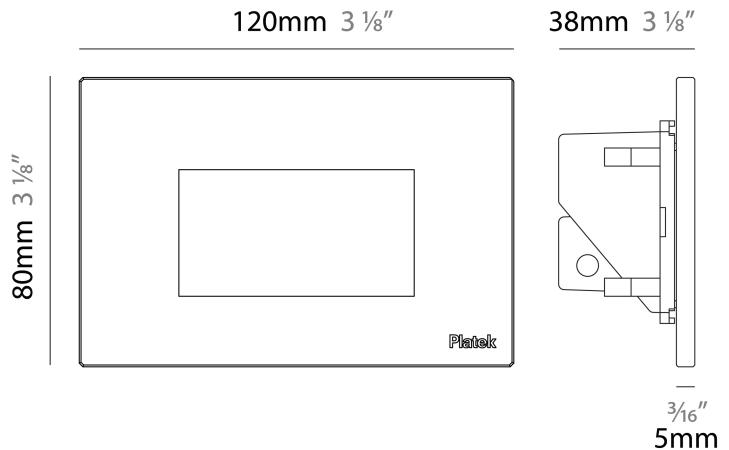

PROJECT
TYPE
SPECIFIER
QUANTITY
DATE

SPIARE RECESSED

E9R151-

base number   Finish
Options

1. To build a product code in our configurator select the specify button on the base model # product page
2. To build a manual product code on this datasheet choose from the options listed below in blue font and add the suffix to the base model #

GENERAL

Series: Spiare
Brand: Platek
Division: Exterior
Mounting Type: Recessed
Mounting Location: Wall
Subcategory: Pedestrian

PHYSICAL

Shape: Square
Length (mm): 120
Length (in): 4 ¾
Height (mm): 80
Depth (mm): 37.5
Height (in): 3 ⅙
Depth (in): 1 ½
Light Distribution: Direct
Diffuser: Clear tempered glass
Fixture Finish: [BLK / WHI / GRY / COR / ANT / BRZ](#)
Fixture Material: Aluminum Die Cast

ELECTRICAL

Lamp Type: LED
Input Wattage (W): 6
Dimming: Non-Dimmable
Driver Included: No
Driver Location: Remote
Driver Type: Constant Voltage - 120 Vac
Driver Class: Class 2
Housing: ENCP4
Input Voltage (V): 120
Output Voltage (V): 24

LED

Number of LEDs: 1
Color Temperature (°K): 3000
Max. Delivered Lumen (lm): 50
Nominal Lumen (lm): 250
CRI: >80 CRI
Lamp Life (hrs): 50000

OPTICAL

Beam Angle: Asymmetrical

RATINGS AND CERTIFICATIONS

Certified By: Certified for North American Standards
IP rating: IP65
IK Rating: IK05