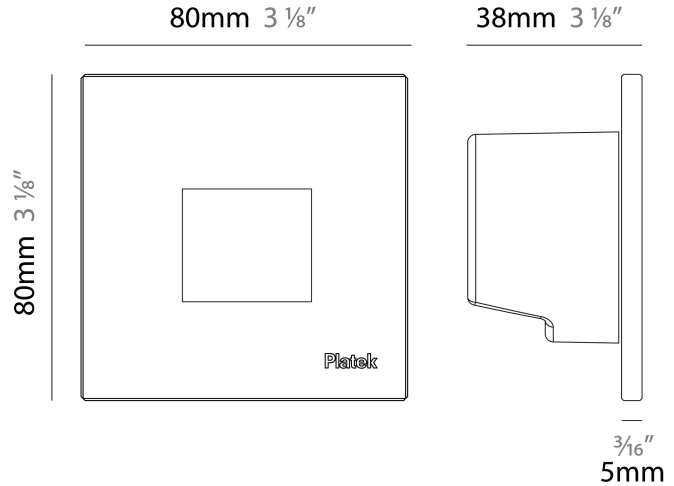

base number _____
Finish _____
Options _____

1. To build a product code in our configurator select the specify button on the base model # product page
2. To build a manual product code on this datasheet choose from the options listed below in blue font and add the suffix to the base model #

GENERAL

Series: Spiare _____
Brand: Platek _____
Division: Exterior _____
Mounting Type: Recessed _____
Mounting Location: Wall _____
Subcategory: Pedestrian _____

PHYSICAL

Shape: Square _____
Length (mm): 80 _____
Length (in): 3 1/8 _____
Height (mm): 80 _____
Depth (mm): 37.5 _____
Height (in): 3 1/8 _____
Depth (in): 1 1/2 _____
Light Distribution: Direct _____
Diffuser: Clear tempered glass _____
Fixture Finish: [BLK / WHI / GRY / COR / ANT / BRZ](#) _____
Fixture Material: Aluminum Die Cast _____

ELECTRICAL

Lamp Type: LED (Zhaga Standard) _____
Input Wattage (W): 6 _____
Dimming: Non-Dimmable _____
Driver Included: Yes _____
Driver Location: Remote _____
Driver Type: Constant Voltage - 120 Vac _____
Driver Class: Class 2 _____
Input Voltage (V): 120 _____
Output Voltage (V): 24 _____

LED

Number of LEDs: 1 _____
Color Temperature (°K): 3000 _____
Max. Delivered Lumen (lm): 10 _____
Nominal Lumen (lm): 250 _____
CRI: >80 CRI _____
Lamp Life (hrs): 50000 _____

OPTICAL

Beam Angle: Asymmetrical _____

RATINGS AND CERTIFICATIONS

Certified By: Certified for North American Standards _____
IP rating: IP65 _____
IK Rating: IK05 _____