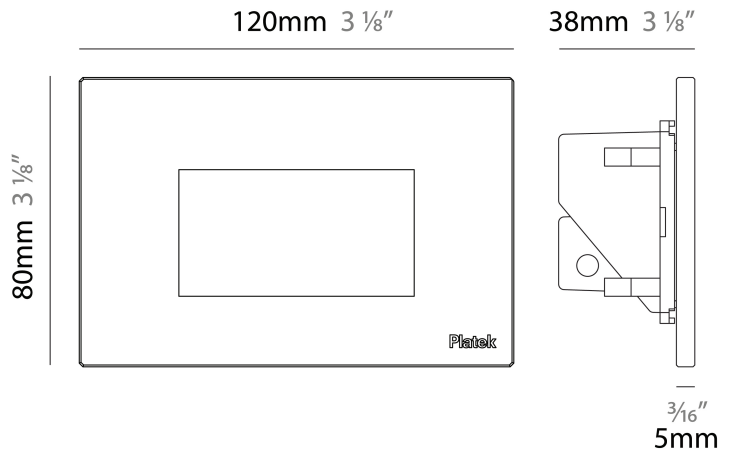

1. To build a product code in our configurator select the specify button on the base model # product page
2. To build a manual product code on this datasheet choose from the options listed below in blue font and add the suffix to the base model #

GENERAL

Series: Spiare _____
Brand: Platek _____
Division: Exterior _____
Mounting Type: Recessed _____
Mounting Location: Wall _____
Subcategory: Pedestrian _____

PHYSICAL

Shape: Square _____
Length (mm): 120 _____
Length (in): 4 ¾ _____
Height (mm): 80 _____
Depth (mm): 37.5 _____
Height (in): 3 ⅛ _____
Depth (in): 1 ½ _____
Light Distribution: Direct _____
Diffuser: Clear tempered glass _____
Fixture Finish: [BLK / WHI / GRY / COR / ANT / BRZ](#) _____
Fixture Material: Aluminum Die Cast _____
Cut-out Measurements: 200 x 44.5mm _____

ELECTRICAL

Lamp Type: LED _____
Input Wattage (W): 6 _____
Dimming: Non-Dimmable _____
Driver Included: No _____
Driver Location: Remote _____
Driver Type: Constant Voltage - 120 Vac _____
Driver Class: Class 2 _____
Housing: ENCP4 _____
Input Voltage (V): 120 _____
Output Voltage (V): 24 _____

LED

Number of LEDs: 1 _____
Color Temperature (°K): 3000 _____
Max. Delivered Lumen (lm): 130 _____
Nominal Lumen (lm): 400 _____
CRI: >80 CRI _____
Lamp Life (hrs): 50000 _____

OPTICAL

Beam Angle: Asymmetrical _____

RATINGS AND CERTIFICATIONS

Certified By: Certified for North American Standards _____
IP rating: IP65 _____
IK Rating: IK05 _____