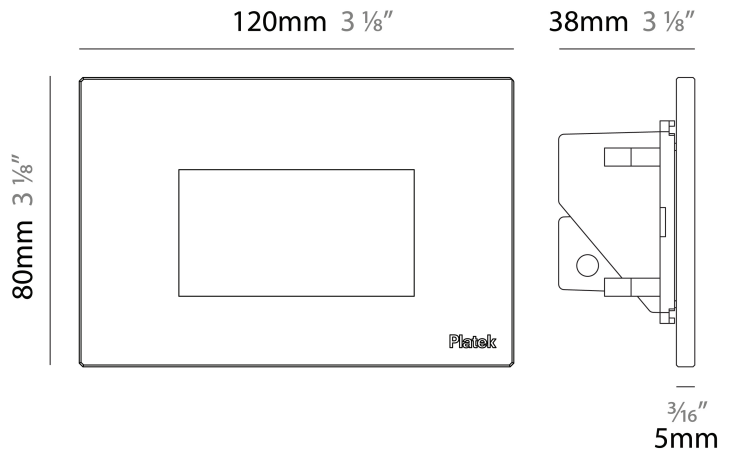

1. To build a product code in our configurator select the specify button on the base model # product page
2. To build a manual product code on this datasheet choose from the options listed below in blue font and add the suffix to the base model #

GENERAL

Series: Spiare _____
Brand: Platek _____
Division: Exterior _____
Mounting Type: Recessed _____
Mounting Location: Wall _____
Subcategory: Pedestrian _____

PHYSICAL

Shape: Square _____
Length (mm): 120 _____
Length (in): 4 ¾ _____
Height (mm): 80 _____
Depth (mm): 37.5 _____
Height (in): 3 ⅛ _____
Depth (in): 1 ½ _____
Light Distribution: Direct _____
Diffuser: Clear tempered glass _____
Fixture Finish: BLK / WHI / GRY / COR / ANT / BRZ _____
Fixture Material: Aluminum Die Cast _____
Cut-out Measurements: 200 x 44.5mm _____

ELECTRICAL

Lamp Type: LED _____
Input Wattage (W): 6 _____
Dimming: Non-Dimmable _____
Driver Included: No _____
Driver Location: Remote _____
Driver Type: Constant Voltage - 120 Vac _____
Driver Class: Class 2 _____
Housing: ENCP4 _____
Input Voltage (V): 120 _____
Output Voltage (V): 24 _____

LED

Number of LEDs: 1 _____
Color Temperature (°K): 3000 _____
Max. Delivered Lumen (lm): 130 _____
Nominal Lumen (lm): 400 _____
CRI: >80 CRI _____
Lamp Life (hrs): 50000 _____

OPTICAL

Beam Angle: Asymmetrical _____

RATINGS AND CERTIFICATIONS

Certified By: Certified for North American Standards _____
IP rating: IP65 _____
IK Rating: IK05 _____