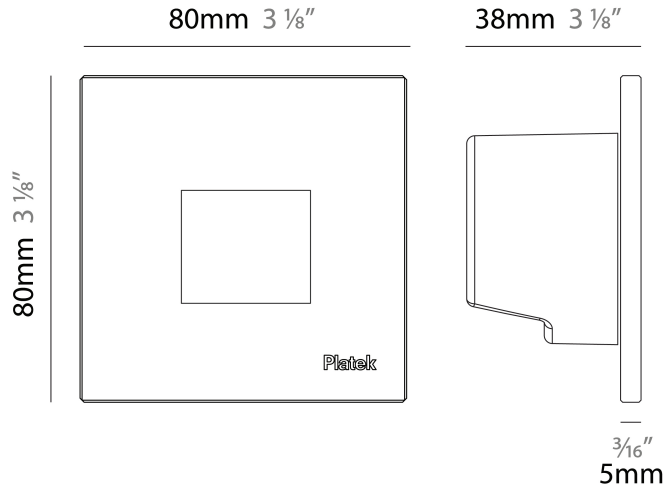

PROJECT	_____
TYPE	_____
SPECIFIER	_____
QUANTITY	_____
DATE	_____

SPIARE RECESSED

E9R146- _____ - _____
base number   Color   Finish
                         Temperature   Options

1. To build a product code in our configurator select the specify button on the base model # product page
2. To build a manual product code on this datasheet choose from the options listed below in blue font and add the suffix to the base model #

GENERAL

Series: Spiare
Brand: Platek
Division: Exterior
Mounting Type: Recessed
Mounting Location: Wall
Subcategory: Pedestrian

PHYSICAL

Shape: Square
Length (mm): 80
Length (in): 3 1/8
Height (mm): 80
Depth (mm): 37.5
Height (in): 3 1/8
Depth (in): 1 1/2
Light Distribution: Direct
Diffuser: Clear tempered glass
Fixture Finish: [BLK / WHI / GRY / COR / ANT / BRZ](#)
Fixture Material: Aluminum Die Cast

ELECTRICAL

Lamp Type: LED (Zhaga Standard)
Input Wattage (W): 2.5
Total Output Wattage (W): 1.9
Dimming: Non-Dimmable
Driver Included: Yes
Driver Location: Remote
Driver Type: Constant Voltage - 120 Vac
Driver Class: Class 2
Input Voltage (V): 120
Output Voltage (V): 24

LED

Number of LEDs: 1
Color Temperature (°K): [2700 / 3000 / 4000](#)
Max. Delivered Lumen (lm): 10
Nominal Lumen (lm): 250 / 260
CRI: >80 CRI
Lamp Life (hrs): 50000

OPTICAL

Beam Angle: Diffused

RATINGS AND CERTIFICATIONS

Certified By: Certified for North American Standards
IP rating: IP65
IK Rating: IK05