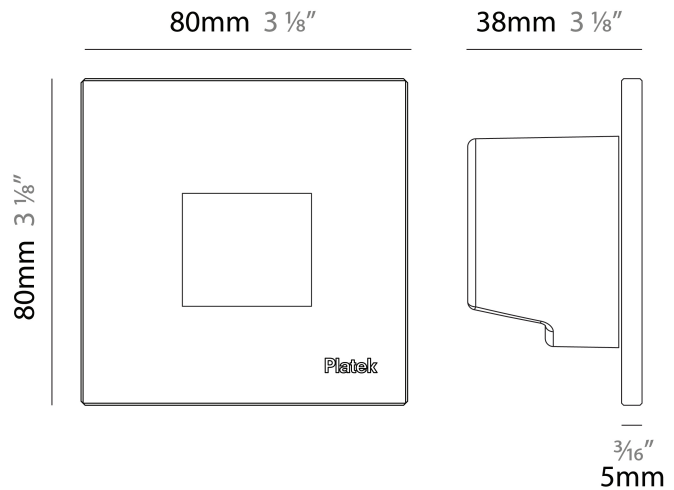

PROJECT	_____
TYPE	_____
SPECIFIER	_____
QUANTITY	_____
DATE	_____

SPIARE RECESSED

E9R145-

base number   Finish
Options

1. To build a product code in our configurator select the specify button on the base model # product page
2. To build a manual product code on this datasheet choose from the options listed below in blue font and add the suffix to the base model #

GENERAL

Series: Spiare
Brand: Platek
Division: Exterior
Mounting Type: Recessed
Mounting Location: Wall
Subcategory: Pedestrian

PHYSICAL

Shape: Square
Length (mm): 80
Length (in): 3 1/8
Height (mm): 80
Depth (mm): 37.5
Height (in): 3 1/8
Depth (in): 1 1/2
Light Distribution: Direct
Diffuser: Clear tempered glass
Fixture Finish: [BLK / WHI / GRY / COR / ANT / BRZ](#)
Fixture Material: Aluminum Die Cast
Cut-out Measurements: 200 x 44.5mm

ELECTRICAL

Lamp Type: LED (Zhaga Standard)
Input Wattage (W): 2.5
Total Output Wattage (W): 1.9
Dimming: Non-Dimmable
Driver Included: Yes
Driver Location: Remote
Driver Type: Constant Voltage - 120 Vac
Driver Class: Class 2
Input Voltage (V): 120
Output Voltage (V): 24

LED

Number of LEDs: 1
Color Temperature (°K): 3000
Max. Delivered Lumen (lm): 25
Nominal Lumen (lm): 250
CRI: >80 CRI
Lamp Life (hrs): 50000

OPTICAL

Beam Angle: Asymmetrical

RATINGS AND CERTIFICATIONS

Certified By: Certified for North American Standards
IP rating: IP65
IK Rating: IK05