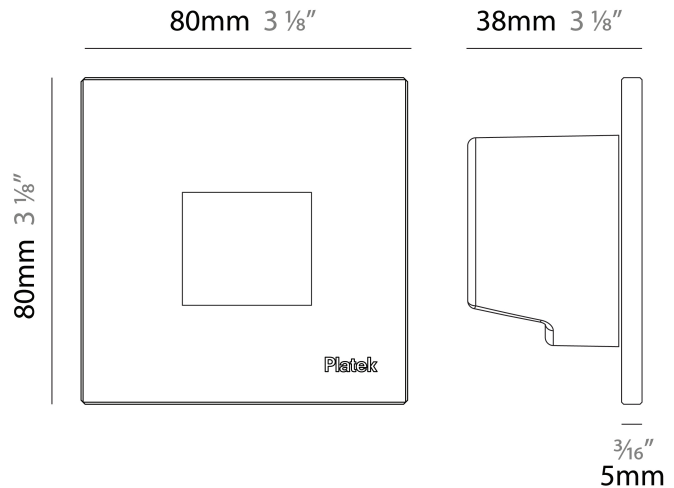

PROJECT	_____
TYPE	_____
SPECIFIER	_____
QUANTITY	_____
DATE	_____

SPIARE RECESSED

E9R146- _____ - _____
base number   Color   Finish
                            Temperature   Options

1. To build a product code in our configurator select the specify button on the base model # product page
2. To build a manual product code on this datasheet choose from the options listed below in blue font and add the suffix to the base model #

GENERAL

Series: Spiare
Brand: Platek
Division: Exterior
Mounting Type: Recessed
Mounting Location: Wall
Subcategory: Pedestrian

PHYSICAL

Shape: Square
Length (mm): 80
Length (in): 3 1/8
Height (mm): 80
Depth (mm): 37.5
Height (in): 3 1/8
Depth (in): 1 1/2
Light Distribution: Direct
Diffuser: Clear tempered glass
Fixture Finish: [BLK / WHI / GRY / COR / ANT / BRZ](#)
Fixture Material: Aluminum Die Cast

ELECTRICAL

Lamp Type: LED (Zhaga Standard)
Input Wattage (W): 2.5
Total Output Wattage (W): 1.9
Dimming: Non-Dimmable
Driver Included: Yes
Driver Location: Remote
Driver Type: Constant Voltage - 120 Vac
Driver Class: Class 2
Input Voltage (V): 120
Output Voltage (V): 24

LED

Number of LEDs: 1
Color Temperature (°K): [2700 / 3000 / 4000](#)
Max. Delivered Lumen (lm): 10
Nominal Lumen (lm): 250 / 260
CRI: >80 CRI
Lamp Life (hrs): 50000

OPTICAL

Beam Angle: Diffused

RATINGS AND CERTIFICATIONS

Certified By: Certified for North American Standards
IP rating: IP65
IK Rating: IK05