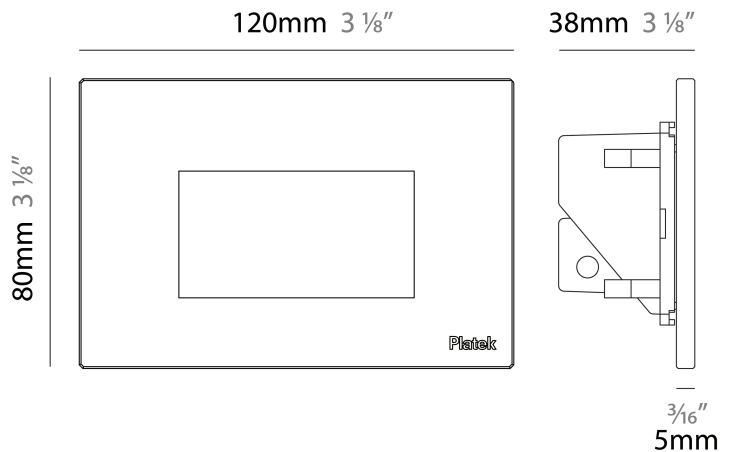

PROJECT
TYPE
SPECIFIER
QUANTITY
DATE

SPIARE RECESSED

E9R150-

base number
Color   Finish
Temperature   Options

1. To build a product code in our configurator select the specify button on the base model # product page
2. To build a manual product code on this datasheet choose from the options listed below in blue font and add the suffix to the base model #

GENERAL

Series: Spiare
Brand: Platek
Division: Exterior
Mounting Type: Recessed
Mounting Location: Wall
Subcategory: Pedestrian

PHYSICAL

Shape: Square
Length (mm): 120
Length (in): 4 3/4
Height (mm): 80
Depth (mm): 37.5
Height (in): 3 1/8
Depth (in): 1 1/2
Light Distribution: Direct
Diffuser: Clear tempered glass
Fixture Finish: [BLK / WHI / GRY / COR / ANT / BRZ](#)
Fixture Material: Aluminum Die Cast

ELECTRICAL

Lamp Type: LED
Input Wattage (W): 6
Dimming: Non-Dimmable
Driver Included: No
Driver Location: Remote
Driver Type: Constant Voltage - 120 Vac
Driver Class: Class 2
Housing: ENCP4
Input Voltage (V): 120
Output Voltage (V): 24

LED

Number of LEDs: 1
Color Temperature (°K): [2700 / 3000 / 4000](#)
Max. Delivered Lumen (lm): 50
Nominal Lumen (lm): 400/415
CRI: >80 CRI
Lamp Life (hrs): 50000

OPTICAL

Beam Angle: Diffused

RATINGS AND CERTIFICATIONS

Certified By: Certified for North American Standards
IP rating: IP65
IK Rating: IK05