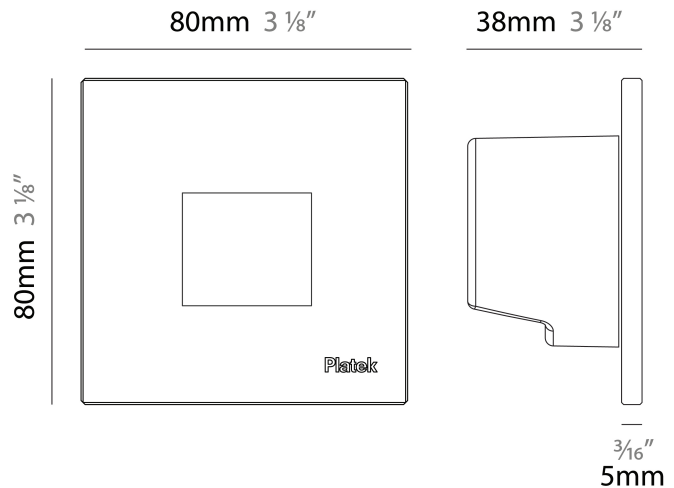

base number _____
Finish _____
Options _____

1. To build a product code in our configurator select the specify button on the base model # product page
2. To build a manual product code on this datasheet choose from the options listed below in blue font and add the suffix to the base model #

GENERAL

Series: Spiare _____
Brand: Platek _____
Division: Exterior _____
Mounting Type: Recessed _____
Mounting Location: Wall _____
Subcategory: Pedestrian _____

PHYSICAL

Shape: Square _____
Length (mm): 80 _____
Length (in): 3 1/8 _____
Height (mm): 80 _____
Depth (mm): 37.5 _____
Height (in): 3 1/8 _____
Depth (in): 1 1/2 _____
Light Distribution: Direct _____
Diffuser: Clear tempered glass _____
Fixture Finish: BLK / WHI / GRY / COR / ANT / BRZ _____
Fixture Material: Aluminum Die Cast _____

ELECTRICAL

Lamp Type: LED (Zhaga Standard) _____
Input Wattage (W): 6 _____
Dimming: Non-Dimmable _____
Driver Included: Yes _____
Driver Location: Remote _____
Driver Type: Constant Voltage - 120 Vac _____
Driver Class: Class 2 _____
Input Voltage (V): 120 _____
Output Voltage (V): 24 _____

LED

Number of LEDs: 1 _____
Color Temperature (°K): 3000 _____
Max. Delivered Lumen (lm): 10 _____
Nominal Lumen (lm): 250 _____
CRI: >80 CRI _____
Lamp Life (hrs): 50000 _____

OPTICAL

Beam Angle: Asymmetrical _____

RATINGS AND CERTIFICATIONS

Certified By: Certified for North American Standards _____
IP rating: IP65 _____
IK Rating: IK05 _____