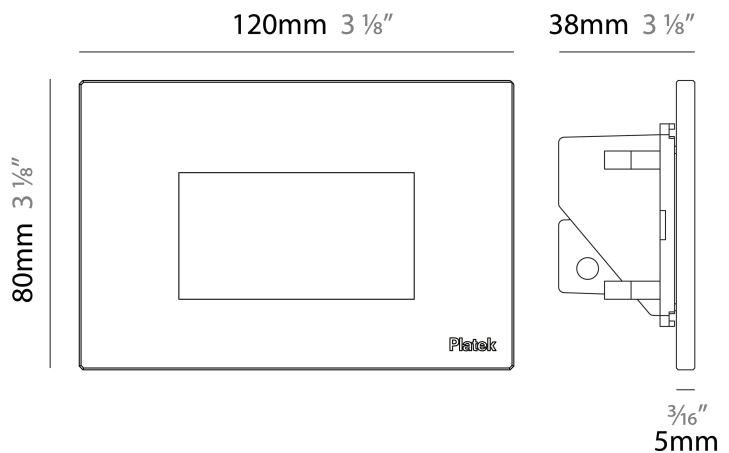

PROJECT
TYPE
SPECIFIER
QUANTITY
DATE

SPIARE RECESSED

E9R151-

base number   Finish
Options

1. To build a product code in our configurator select the specify button on the base model # product page
2. To build a manual product code on this datasheet choose from the options listed below in blue font and add the suffix to the base model #

GENERAL

Series: Spiare
Brand: Platek
Division: Exterior
Mounting Type: Recessed
Mounting Location: Wall
Subcategory: Pedestrian

PHYSICAL

Shape: Square
Length (mm): 120
Length (in): 4 3/4
Height (mm): 80
Depth (mm): 37.5
Height (in): 3 1/8
Depth (in): 1 1/2
Light Distribution: Direct
Diffuser: Clear tempered glass
Fixture Finish: BLK / WHI / GRY / COR / ANT / BRZ
Fixture Material: Aluminum Die Cast

ELECTRICAL

Lamp Type: LED
Input Wattage (W): 6
Dimming: Non-Dimmable
Driver Included: No
Driver Location: Remote
Driver Type: Constant Voltage - 120 Vac
Driver Class: Class 2
Housing: ENCP4
Input Voltage (V): 120
Output Voltage (V): 24

LED

Number of LEDs: 1
Color Temperature (°K): 3000
Max. Delivered Lumen (lm): 50
Nominal Lumen (lm): 250
CRI: >80 CRI
Lamp Life (hrs): 50000

OPTICAL

Beam Angle: Asymmetrical

RATINGS AND CERTIFICATIONS

Certified By: Certified for North American Standards
IP rating: IP65
IK Rating: IK05