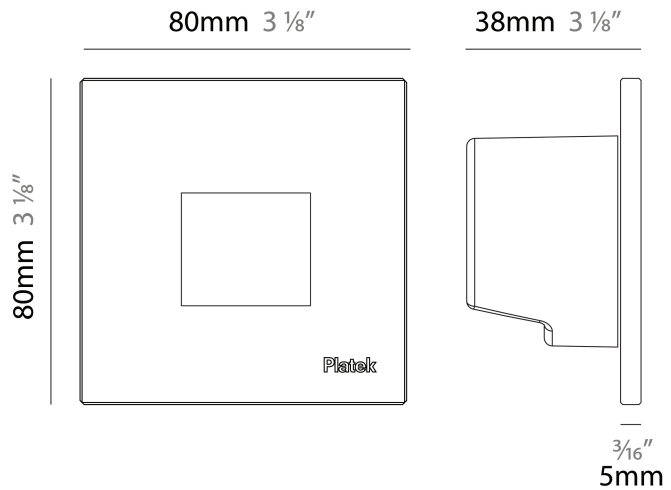

GENERAL

Series: Spiare _____
Brand: Platek _____
Division: Exterior _____
Mounting Type: Recessed _____
Mounting Location: Wall _____
Subcategory: Pedestrian _____

PHYSICAL

Shape: Square _____
Length (mm): 80 _____
Length (in): 3 1/8 _____
Height (mm): 80 _____
Depth (mm): 37.5 _____
Height (in): 3 1/8 _____
Depth (in): 1 1/2 _____
Light Distribution: Direct _____
Diffuser: Clear tempered glass _____
Fixture Finish: [BLK / WHI / GRY / COR / ANT / BRZ](#) _____
Fixture Material: Aluminum Die Cast _____
Cut-out Measurements: 200 x 44.5mm _____

ELECTRICAL

Lamp Type: LED (Zhaga Standard) _____
Input Wattage (W): 2.5 _____
Total Output Wattage (W): 1.9 _____
Dimming: Non-Dimmable _____
Driver Included: Yes _____
Driver Location: Remote _____
Driver Type: Constant Voltage - 120 Vac _____
Driver Class: Class 2 _____
Input Voltage (V): 120 _____
Output Voltage (V): 24 _____

LED

Number of LEDs: 1 _____
Color Temperature (°K): 3000 _____
Max. Delivered Lumen (lm): 25 _____
Nominal Lumen (lm): 250 _____
CRI: >80 CRI _____
Lamp Life (hrs): 50000 _____

OPTICAL

Beam Angle: Asymmetrical _____

RATINGS AND CERTIFICATIONS

Certified By: Certified for North American Standards _____
IP rating: IP65 _____
IK Rating: IK05 _____