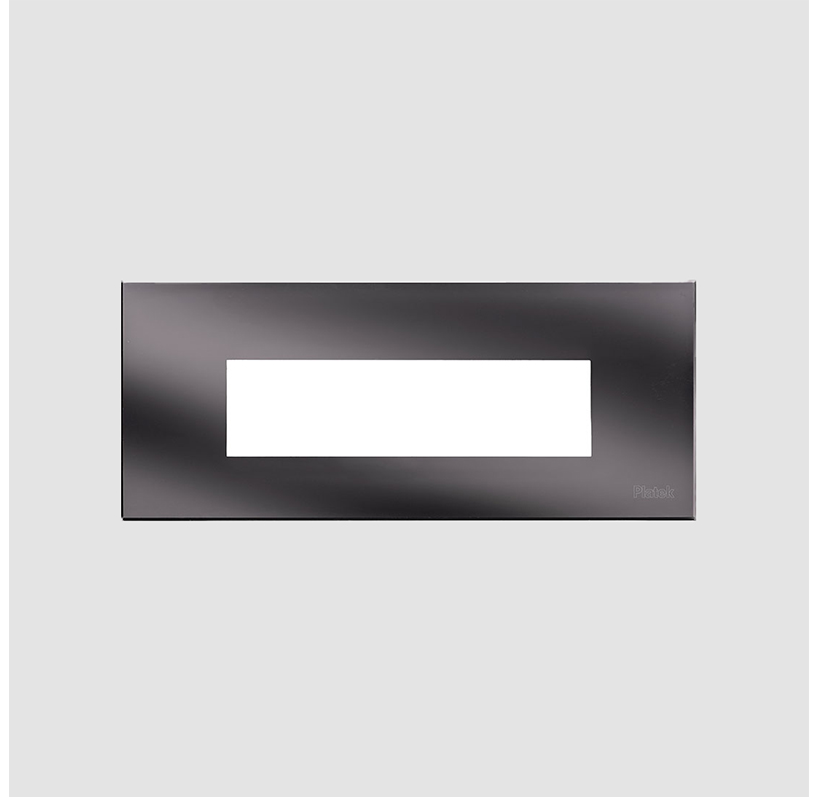

SPIARE RECESSED

E9R155-

base number   Finish
Options

1. To build a product code in our configurator select the specify button on the base model # product page
2. To build a manual product code on this datasheet choose from the options listed below in blue font and add the suffix to the base model #

GENERAL

Series: Spiare _____
Brand: Platek _____
Division: Exterior _____
Mounting Type: Recessed _____
Mounting Location: Wall _____
Subcategory: Pedestrian _____

PHYSICAL

Shape: Square _____
Length (mm): 190 _____
Length (in): 7 ½ _____
Height (mm): 80 _____
Depth (mm): 37.5 _____
Height (in): 3 ⅛ _____
Depth (in): 1 ½ _____
Light Distribution: Direct _____
Diffuser: Clear tempered glass _____
Fixture Finish: [BLK / WHI / GRY / COR / ANT / BRZ](#) _____
Fixture Material: Aluminum Die Cast _____

ELECTRICAL

Lamp Type: LED _____
Input Wattage (W): 8 _____
Dimming: Non-Dimmable _____
Driver Included: No _____
Driver Location: Remote _____
Driver Type: Constant Voltage - 120 Vac _____
Driver Class: Class 2 _____
Housing: ENCP4 _____
Input Voltage (V): 120 _____
Output Voltage (V): 24 _____

LED

Number of LEDs: 1 _____
Color Temperature (°K): 3000 _____
Max. Delivered Lumen (lm): 60 _____
Nominal Lumen (lm): 550 _____
CRI: >80 CRI _____
Lamp Life (hrs): 50000 _____

OPTICAL

Beam Angle: Diffused _____

RATINGS AND CERTIFICATIONS

Certified By: Certified for North American Standards _____
IP rating: IP65 _____
IK Rating: IK05 _____