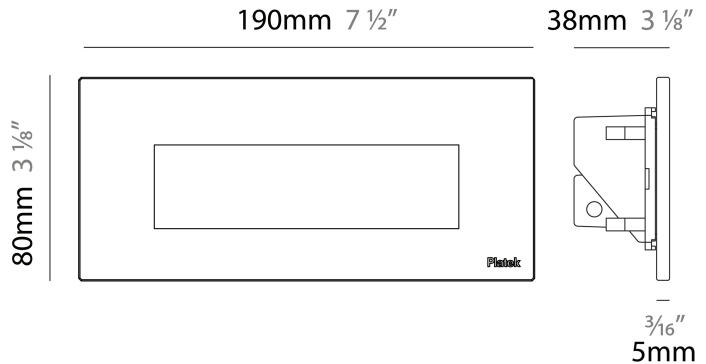

SPIARE RECESSED

E9R155-

base number   Finish
Options

1. To build a product code in our configurator select the specify button on the base model # product page
2. To build a manual product code on this datasheet choose from the options listed below in blue font and add the suffix to the base model #

GENERAL

Series: Spiare _____
Brand: Platek _____
Division: Exterior _____
Mounting Type: Recessed _____
Mounting Location: Wall _____
Subcategory: Pedestrian _____

PHYSICAL

Shape: Square _____
Length (mm): 190 _____
Length (in): 7 ½ _____
Height (mm): 80 _____
Depth (mm): 37.5 _____
Height (in): 3 ⅛ _____
Depth (in): 1 ½ _____
Light Distribution: Direct _____
Diffuser: Clear tempered glass _____
Fixture Finish: [BLK / WHI / GRY / COR / ANT / BRZ](#) _____
Fixture Material: Aluminum Die Cast _____

ELECTRICAL

Lamp Type: LED _____
Input Wattage (W): 8 _____
Dimming: Non-Dimmable _____
Driver Included: No _____
Driver Location: Remote _____
Driver Type: Constant Voltage - 120 Vac _____
Driver Class: Class 2 _____
Housing: ENCP4 _____
Input Voltage (V): 120 _____
Output Voltage (V): 24 _____

LED

Number of LEDs: 1 _____
Color Temperature (°K): 3000 _____
Max. Delivered Lumen (lm): 60 _____
Nominal Lumen (lm): 550 _____
CRI: >80 CRI _____
Lamp Life (hrs): 50000 _____

OPTICAL

Beam Angle: Diffused _____

RATINGS AND CERTIFICATIONS

Certified By: Certified for North American Standards _____
IP rating: IP65 _____
IK Rating: IK05 _____