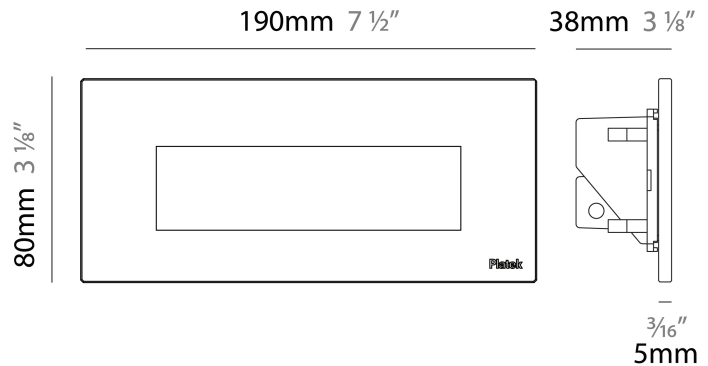

SPIARE RECESSED

E9R152- -

base number   Color   Finish
Temperature   Options

1. To build a product code in our configurator select the specify button on the base model # product page
2. To build a manual product code on this datasheet choose from the options listed below in blue font and add the suffix to the base model #

GENERAL

Series: Spiare
Brand: Platek
Division: Exterior
Mounting Type: Recessed
Mounting Location: Wall
Subcategory: Pedestrian

PHYSICAL

Shape: Square
Length (mm): 190
Length (in): 7 ½
Height (mm): 80
Depth (mm): 37.5
Height (in): 3 ⅛
Depth (in): 1 ½
Light Distribution: Asymmetric
Diffuser: Clear tempered glass
Fixture Finish: [BLK / WHI / GRY / COR / ANT / BRZ](#)
Fixture Material: Aluminum Die Cast

ELECTRICAL

Lamp Type: LED
Input Wattage (W): 8
Dimming: Non-Dimmable
Driver Included: No
Driver Location: Remote
Driver Type: Constant Voltage - 120 Vac
Driver Class: Class 2
Housing: ENCP4
Input Voltage (V): 120
Output Voltage (V): 24

LED

Number of LEDs: 1
Color Temperature (°K): [2700 / 3000 / 4000](#)
Max. Delivered Lumen (lm): 150
Nominal Lumen (lm): 570
CRI: >80 CRI
Lamp Life (hrs): 50000

OPTICAL

Beam Angle: Asymmetrical

RATINGS AND CERTIFICATIONS

Certified By: Certified for North American Standards
IP rating: IP65
IK Rating: IK05