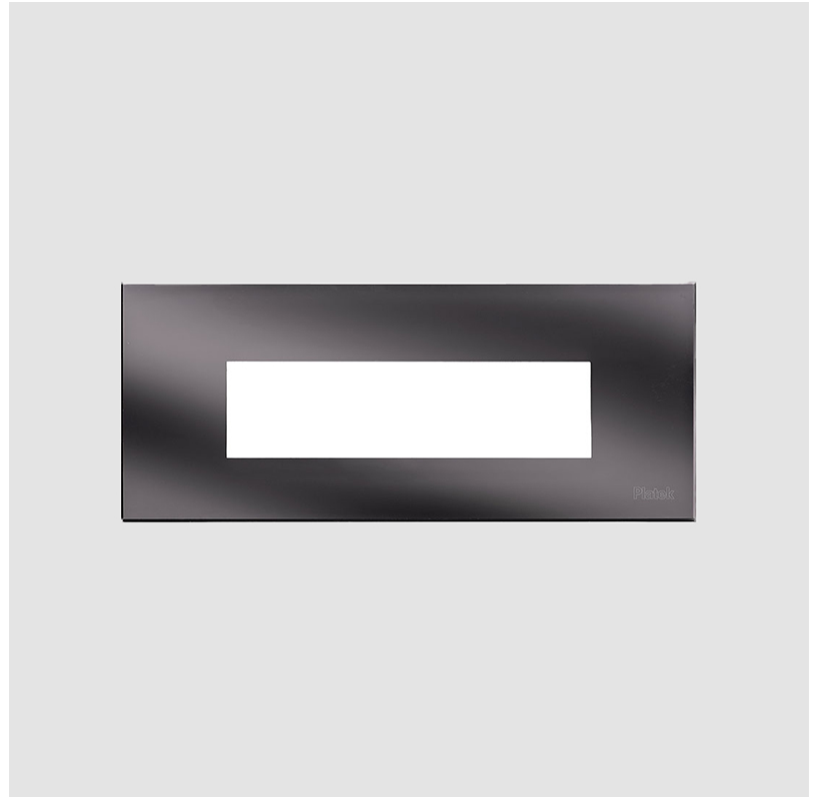

PROJECT
TYPE
SPECIFIER
QUANTITY
DATE

SPIARE RECESSED

E9R154-

base number   Color   Finish
Temperature   Options

1. To build a product code in our configurator select the specify button on the base model # product page
2. To build a manual product code on this datasheet choose from the options listed below in blue font and add the suffix to the base model #

GENERAL

Series: Spiare
Brand: Platek
Division: Exterior
Mounting Type: Recessed
Mounting Location: Wall
Subcategory: Pedestrian

PHYSICAL

Shape: Square
Length (mm): 190
Length (in): 7 1/2
Height (mm): 80
Depth (mm): 37.5
Height (in): 3 1/8
Depth (in): 1 1/2
Light Distribution: Direct
Diffuser: Clear tempered glass
Fixture Finish: BLK / WHI / GRY / COR / ANT / BRZ
Fixture Material: Aluminum Die Cast

ELECTRICAL

Lamp Type: LED
Input Wattage (W): 8
Dimming: Non-Dimmable
Driver Included: No
Driver Location: Remote
Driver Type: Constant Voltage - 120 Vac
Driver Class: Class 2
Housing: ENCP4
Input Voltage (V): 120
Output Voltage (V): 24

LED

Number of LEDs: 1
Color Temperature (°K): 2700 / 3000 / 4000
Max. Delivered Lumen (lm): 60
Nominal Lumen (lm): 550
CRI: >80 CRI
Lamp Life (hrs): 50000

OPTICAL

Beam Angle: Diffused

RATINGS AND CERTIFICATIONS

Certified By: Certified for North American Standards
IP rating: IP65
IK Rating: IK05