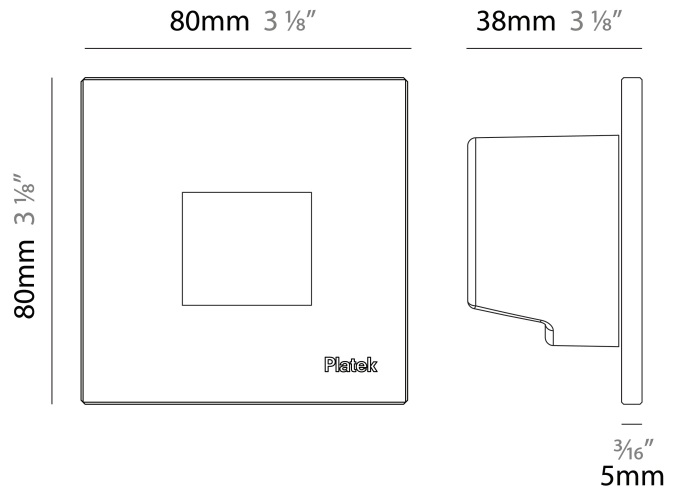

PROJECT	_____
TYPE	_____
SPECIFIER	_____
QUANTITY	_____
DATE	_____

SPIARE RECESSED

E9R146- _____ - _____
base number   Color   Finish
                         Temperature   Options

1. To build a product code in our configurator select the specify button on the base model # product page
2. To build a manual product code on this datasheet choose from the options listed below in blue font and add the suffix to the base model #

GENERAL

Series: Spiare
Brand: Platek
Division: Exterior
Mounting Type: Recessed
Mounting Location: Wall
Subcategory: Pedestrian

PHYSICAL

Shape: Square
Length (mm): 80
Length (in): 3 1/8"
Height (mm): 80
Depth (mm): 37.5
Height (in): 3 1/8"
Depth (in): 1 1/2"
Light Distribution: Direct
Diffuser: Clear tempered glass
Fixture Finish: [BLK / WHI / GRY / COR / ANT / BRZ](#)
Fixture Material: Aluminum Die Cast

ELECTRICAL

Lamp Type: LED (Zhaga Standard)
Input Wattage (W): 2.5
Total Output Wattage (W): 1.9
Dimming: Non-Dimmable
Driver Included: Yes
Driver Location: Remote
Driver Type: Constant Voltage - 120 Vac
Driver Class: Class 2
Input Voltage (V): 120
Output Voltage (V): 24

LED

Number of LEDs: 1
Color Temperature (°K): [2700 / 3000 / 4000](#)
Max. Delivered Lumen (lm): 10
Nominal Lumen (lm): 250 / 260
CRI: >80 CRI
Lamp Life (hrs): 50000

OPTICAL

Beam Angle: Diffused

RATINGS AND CERTIFICATIONS

Certified By: Certified for North American Standards
IP rating: IP65
IK Rating: IK05