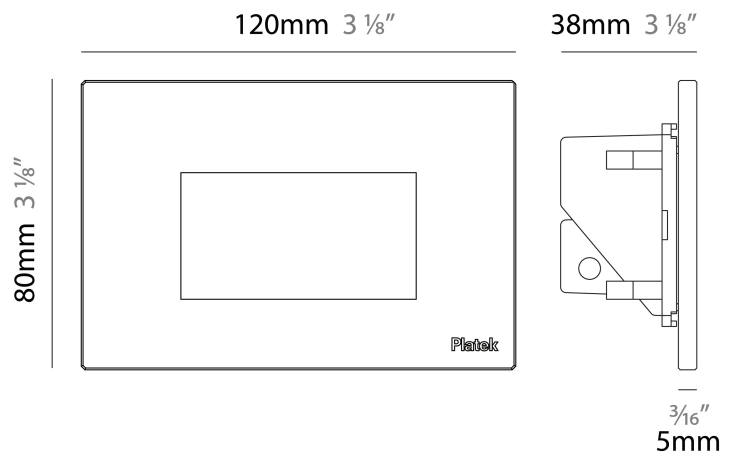

1. To build a product code in our configurator select the specify button on the base model # product page
2. To build a manual product code on this datasheet choose from the options listed below in blue font and add the suffix to the base model #

GENERAL

Series: Spiare _____
Brand: Platek _____
Division: Exterior _____
Mounting Type: Recessed _____
Mounting Location: Wall _____
Subcategory: Pedestrian _____

PHYSICAL

Shape: Square _____
Length (mm): 120 _____
Length (in): 4 ¾ _____
Height (mm): 80 _____
Depth (mm): 37.5 _____
Height (in): 3 ⅛ _____
Depth (in): 1 ½ _____
Light Distribution: Direct _____
Diffuser: Clear tempered glass _____
Fixture Finish: [BLK / WHI / GRY / COR / ANT / BRZ](#) _____
Fixture Material: Aluminum Die Cast _____
Cut-out Measurements: 200 x 44.5mm _____

ELECTRICAL

Lamp Type: LED _____
Input Wattage (W): 6 _____
Dimming: Non-Dimmable _____
Driver Included: No _____
Driver Location: Remote _____
Driver Type: Constant Voltage - 120 Vac _____
Driver Class: Class 2 _____
Housing: ENCP4 _____
Input Voltage (V): 120 _____
Output Voltage (V): 24 _____

LED

Number of LEDs: 1 _____
Color Temperature (°K): 3000 _____
Max. Delivered Lumen (lm): 130 _____
Nominal Lumen (lm): 400 _____
CRI: >80 CRI _____
Lamp Life (hrs): 50000 _____

OPTICAL

Beam Angle: Asymmetrical _____

RATINGS AND CERTIFICATIONS

Certified By: Certified for North American Standards _____
IP rating: IP65 _____
IK Rating: IK05 _____