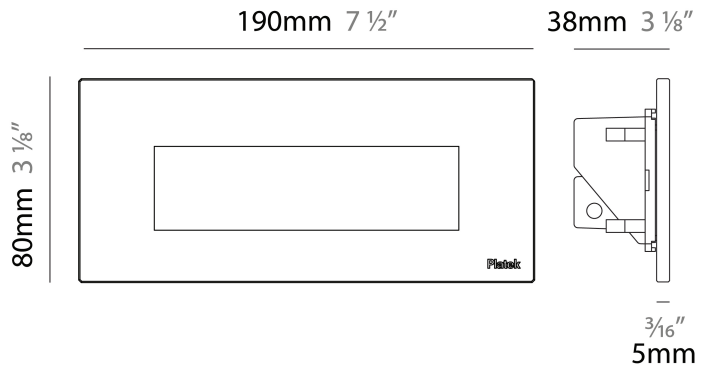

PROJECT
TYPE
SPECIFIER
QUANTITY
DATE

SPIARE RECESSED

E9R154-

base number   Color   Finish
Temperature   Options

1. To build a product code in our configurator select the specify button on the base model # product page
2. To build a manual product code on this datasheet choose from the options listed below in blue font and add the suffix to the base model #

GENERAL

Series: Spiare
Brand: Platek
Division: Exterior
Mounting Type: Recessed
Mounting Location: Wall
Subcategory: Pedestrian

PHYSICAL

Shape: Square
Length (mm): 190
Length (in): 7 1/2
Height (mm): 80
Depth (mm): 37.5
Height (in): 3 1/8
Depth (in): 1 1/2
Light Distribution: Direct
Diffuser: Clear tempered glass
Fixture Finish: BLK / WHI / GRY / COR / ANT / BRZ
Fixture Material: Aluminum Die Cast

ELECTRICAL

Lamp Type: LED
Input Wattage (W): 8
Dimming: Non-Dimmable
Driver Included: No
Driver Location: Remote
Driver Type: Constant Voltage - 120 Vac
Driver Class: Class 2
Housing: ENCP4
Input Voltage (V): 120
Output Voltage (V): 24

LED

Number of LEDs: 1
Color Temperature (°K): 2700 / 3000 / 4000
Max. Delivered Lumen (lm): 60
Nominal Lumen (lm): 550
CRI: >80 CRI
Lamp Life (hrs): 50000

OPTICAL

Beam Angle: Diffused

RATINGS AND CERTIFICATIONS

Certified By: Certified for North American Standards
IP rating: IP65
IK Rating: IK05