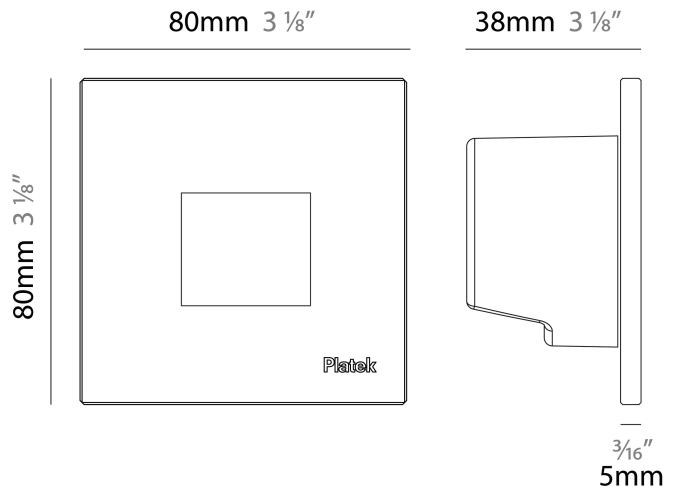

PROJECT	_____
TYPE	_____
SPECIFIER	_____
QUANTITY	_____
DATE	_____

SPIARE RECESSED

E9R144- _____ - _____
base number   Color   Finish
                                 Temperature   Options

1. To build a product code in our configurator select the specify button on the base model # product page
2. To build a manual product code on this datasheet choose from the options listed below in blue font and add the suffix to the base model #

GENERAL

Series: Spiare
Brand: Platek
Division: Exterior
Mounting Type: Recessed
Mounting Location: Wall
Subcategory: Pedestrian

PHYSICAL

Shape: Square
Length (mm): 80
Length (in): 3 1/8"
Height (mm): 80
Depth (mm): 37.5
Height (in): 3 1/8"
Depth (in): 1 1/2"
Light Distribution: Asymmetric
Diffuser: Clear tempered glass
Fixture Finish: [BLK / WHI / GRY / COR / ANT / BRZ](#)
Fixture Material: Aluminum Die Cast

ELECTRICAL

Lamp Type: LED (Zhaga Standard)
Input Wattage (W): 2.5
Total Output Wattage (W): 1.9
Dimming: Non-Dimmable
Driver Included: Yes
Driver Location: Remote
Driver Type: Constant Voltage - 120 Vac
Driver Class: Class 2
Input Voltage (V): 120
Output Voltage (V): 24

LED

Number of LEDs: 1
Color Temperature (°K): [2700 / 3000 / 4000](#)
Max. Delivered Lumen (lm): 25
Nominal Lumen (lm): 250 / 260
CRI: >80 CRI
Lamp Life (hrs): 50000

OPTICAL

Beam Angle: Asymmetrical

RATINGS AND CERTIFICATIONS

Certified By: Certified for North American Standards
IP rating: IP65
IK Rating: IK05