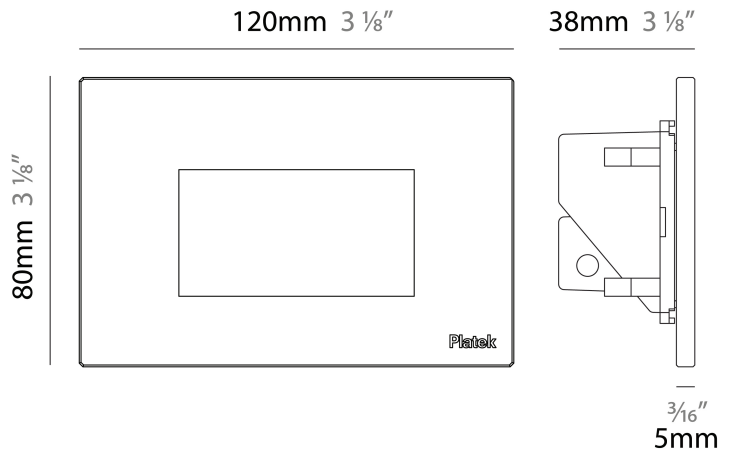

1. To build a product code in our configurator select the specify button on the base model # product page
2. To build a manual product code on this datasheet choose from the options listed below in blue font and add the suffix to the base model #

GENERAL

Series: Spiare _____
Brand: Platek _____
Division: Exterior _____
Mounting Type: Recessed _____
Mounting Location: Wall _____
Subcategory: Pedestrian _____

PHYSICAL

Shape: Square _____
Length (mm): 120 _____
Length (in): 4 ¾ _____
Height (mm): 80 _____
Depth (mm): 37.5 _____
Height (in): 3 ⅛ _____
Depth (in): 1 ½ _____
Light Distribution: Direct _____
Diffuser: Clear tempered glass _____
Fixture Finish: BLK / WHI / GRY / COR / ANT / BRZ _____
Fixture Material: Aluminum Die Cast _____
Cut-out Measurements: 200 x 44.5mm _____

ELECTRICAL

Lamp Type: LED _____
Input Wattage (W): 6 _____
Dimming: Non-Dimmable _____
Driver Included: No _____
Driver Location: Remote _____
Driver Type: Constant Voltage - 120 Vac _____
Driver Class: Class 2 _____
Housing: ENCP4 _____
Input Voltage (V): 120 _____
Output Voltage (V): 24 _____

LED

Number of LEDs: 1 _____
Color Temperature (°K): 3000 _____
Max. Delivered Lumen (lm): 130 _____
Nominal Lumen (lm): 400 _____
CRI: >80 CRI _____
Lamp Life (hrs): 50000 _____

OPTICAL

Beam Angle: Asymmetrical _____

RATINGS AND CERTIFICATIONS

Certified By: Certified for North American Standards _____
IP rating: IP65 _____
IK Rating: IK05 _____