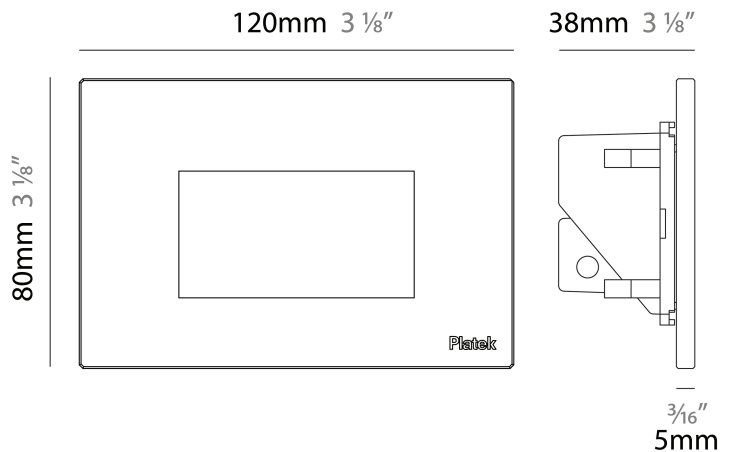

PROJECT
TYPE
SPECIFIER
QUANTITY
DATE

SPIARE RECESSED

E9R150-

base number   Color   Finish
Temperature   Options

1. To build a product code in our configurator select the specify button on the base model # product page
2. To build a manual product code on this datasheet choose from the options listed below in blue font and add the suffix to the base model #

GENERAL

Series: Spiare
Brand: Platek
Division: Exterior
Mounting Type: Recessed
Mounting Location: Wall
Subcategory: Pedestrian

PHYSICAL

Shape: Square
Length (mm): 120
Length (in): 4 3/4
Height (mm): 80
Depth (mm): 37.5
Height (in): 3 1/8
Depth (in): 1 1/2
Light Distribution: Direct
Diffuser: Clear tempered glass
Fixture Finish: [BLK / WHI / GRY / COR / ANT / BRZ](#)
Fixture Material: Aluminum Die Cast

ELECTRICAL

Lamp Type: LED
Input Wattage (W): 6
Dimming: Non-Dimmable
Driver Included: No
Driver Location: Remote
Driver Type: Constant Voltage - 120 Vac
Driver Class: Class 2
Housing: ENCP4
Input Voltage (V): 120
Output Voltage (V): 24

LED

Number of LEDs: 1
Color Temperature (°K): [2700 / 3000 / 4000](#)
Max. Delivered Lumen (lm): 50
Nominal Lumen (lm): 400/415
CRI: >80 CRI
Lamp Life (hrs): 50000

OPTICAL

Beam Angle: Diffused

RATINGS AND CERTIFICATIONS

Certified By: Certified for North American Standards
IP rating: IP65
IK Rating: IK05