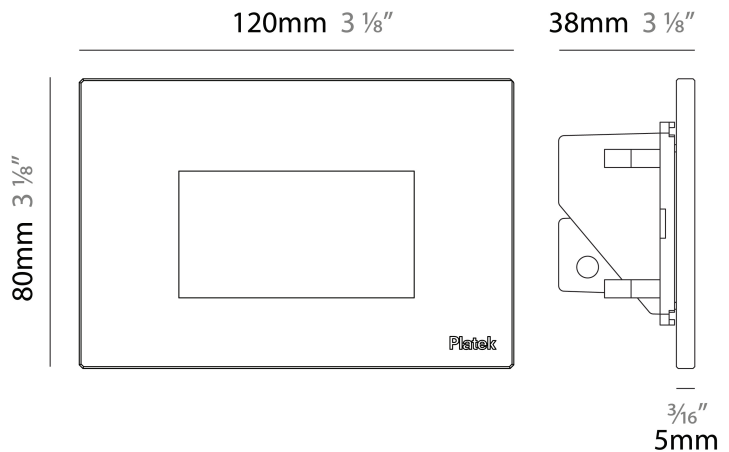

PROJECT
TYPE
SPECIFIER
QUANTITY
DATE

SPIARE RECESSED

E9R148-

base number   Color   Finish
Temperature   Options

1. To build a product code in our configurator select the specify button on the base model # product page
2. To build a manual product code on this datasheet choose from the options listed below in blue font and add the suffix to the base model #

GENERAL

Series: Spiare
Brand: Platek
Division: Exterior
Mounting Type: Recessed
Mounting Location: Wall
Subcategory: Pedestrian

PHYSICAL

Shape: Square
Length (mm): 120
Length (in): 4 3/4
Height (mm): 80
Depth (mm): 37.5
Height (in): 3 1/8
Depth (in): 1 1/2
Light Distribution: Asymmetric
Diffuser: Clear tempered glass
Fixture Finish: [BLK / WHI / GRY / COR / ANT / BRZ](#)
Fixture Material: Aluminum Die Cast

ELECTRICAL

Lamp Type: LED
Input Wattage (W): 6
Dimming: Non-Dimmable
Driver Included: No
Driver Location: Remote
Driver Type: Constant Voltage - 120 Vac
Driver Class: Class 2
Housing: ENCP4
Input Voltage (V): 120 - 277
Output Voltage (V): 24

LED

Number of LEDs: 1
Color Temperature (°K): [2700 / 3000 / 4000](#)
Max. Delivered Lumen (lm): 130
Nominal Lumen (lm): 400 / 415
CRI: >80 CRI
Lamp Life (hrs): 50000

OPTICAL

Beam Angle: Asymmetrical

RATINGS AND CERTIFICATIONS

Certified By: Certified for North American Standards
IP rating: IP65
IK Rating: IK05