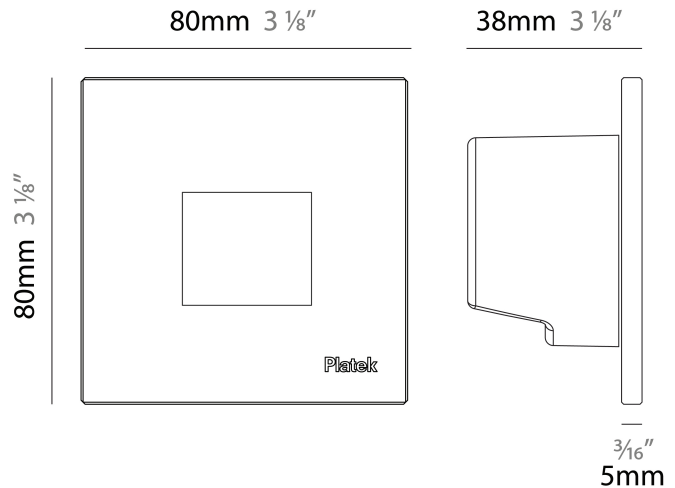

PROJECT	_____
TYPE	_____
SPECIFIER	_____
QUANTITY	_____
DATE	_____

SPIARE RECESSED

E9R146- -

base number   Color   Finish
Temperature   Options

1. To build a product code in our configurator select the specify button on the base model # product page
2. To build a manual product code on this datasheet choose from the options listed below in blue font and add the suffix to the base model #

GENERAL

Series: Spiare
Brand: Platek
Division: Exterior
Mounting Type: Recessed
Mounting Location: Wall
Subcategory: Pedestrian

PHYSICAL

Shape: Square
Length (mm): 80
Length (in): 3 1/8
Height (mm): 80
Depth (mm): 37.5
Height (in): 3 1/8
Depth (in): 1 1/2
Light Distribution: Direct
Diffuser: Clear tempered glass
Fixture Finish: [BLK / WHI / GRY / COR / ANT / BRZ](#)
Fixture Material: Aluminum Die Cast

ELECTRICAL

Lamp Type: LED (Zhaga Standard)
Input Wattage (W): 2.5
Total Output Wattage (W): 1.9
Dimming: Non-Dimmable
Driver Included: Yes
Driver Location: Remote
Driver Type: Constant Voltage - 120 Vac
Driver Class: Class 2
Input Voltage (V): 120
Output Voltage (V): 24

LED

Number of LEDs: 1
Color Temperature (°K): [2700 / 3000 / 4000](#)
Max. Delivered Lumen (lm): 10
Nominal Lumen (lm): 250 / 260
CRI: >80 CRI
Lamp Life (hrs): 50000

OPTICAL

Beam Angle: Diffused

RATINGS AND CERTIFICATIONS

Certified By: Certified for North American Standards
IP rating: IP65
IK Rating: IK05