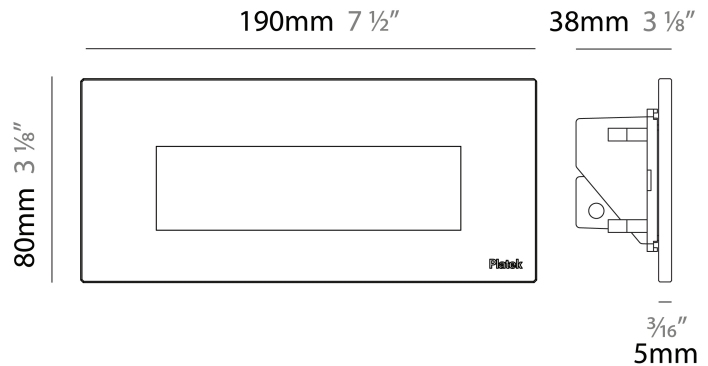

PROJECT
TYPE
SPECIFIER
QUANTITY
DATE

SPIARE RECESSED

E9R154- -
base number   Color   Finish
                         Temperature   Options

1. To build a product code in our configurator select the specify button on the base model # product page
2. To build a manual product code on this datasheet choose from the options listed below in blue font and add the suffix to the base model #

GENERAL

Series: Spiare
Brand: Platek
Division: Exterior
Mounting Type: Recessed
Mounting Location: Wall
Subcategory: Pedestrian

PHYSICAL

Shape: Square
Length (mm): 190
Length (in): 7 ½
Height (mm): 80
Depth (mm): 37.5
Height (in): 3 ⅛
Depth (in): 1 ½
Light Distribution: Direct
Diffuser: Clear tempered glass
Fixture Finish: [BLK / WHI / GRY / COR / ANT / BRZ](#)
Fixture Material: Aluminum Die Cast

ELECTRICAL

Lamp Type: LED
Input Wattage (W): 8
Dimming: Non-Dimmable
Driver Included: No
Driver Location: Remote
Driver Type: Constant Voltage - 120 Vac
Driver Class: Class 2
Housing: ENCP4
Input Voltage (V): 120
Output Voltage (V): 24

LED

Number of LEDs: 1
Color Temperature (°K): [2700 / 3000 / 4000](#)
Max. Delivered Lumen (lm): 60
Nominal Lumen (lm): 550
CRI: >80 CRI
Lamp Life (hrs): 50000

OPTICAL

Beam Angle: Diffused

RATINGS AND CERTIFICATIONS

Certified By: Certified for North American Standards
IP rating: IP65
IK Rating: IK05