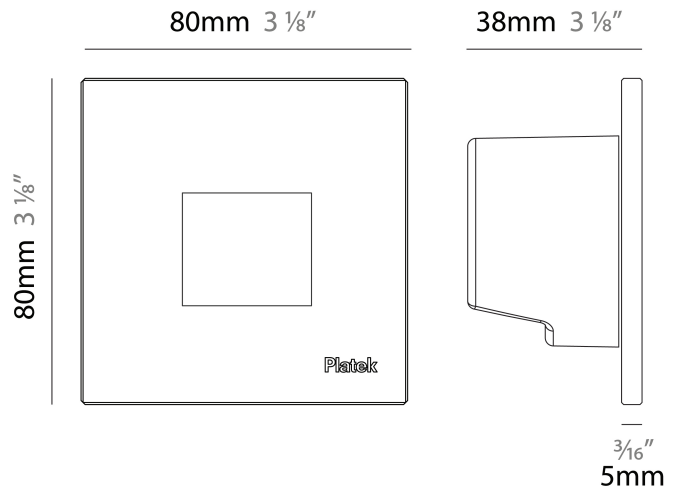

PROJECT	_____
TYPE	_____
SPECIFIER	_____
QUANTITY	_____
DATE	_____

SPIARE RECESSED

E9R144- -

base number	Color	Finish
	Temperature	Options

1. To build a product code in our configurator select the specify button on the base model # product page
2. To build a manual product code on this datasheet choose from the options listed below in blue font and add the suffix to the base model #

GENERAL

Series: Spiare
Brand: Platek
Division: Exterior
Mounting Type: Recessed
Mounting Location: Wall
Subcategory: Pedestrian

PHYSICAL

Shape: Square
Length (mm): 80
Length (in): 3 1/8"
Height (mm): 80
Depth (mm): 37.5
Height (in): 3 1/8"
Depth (in): 1 1/2"
Light Distribution: Asymmetric
Diffuser: Clear tempered glass
Fixture Finish: BLK / WHI / GRY / COR / ANT / BRZ
Fixture Material: Aluminum Die Cast

ELECTRICAL

Lamp Type: LED (Zhaga Standard)
Input Wattage (W): 2.5
Total Output Wattage (W): 1.9
Dimming: Non-Dimmable
Driver Included: Yes
Driver Location: Remote
Driver Type: Constant Voltage - 120 Vac
Driver Class: Class 2
Input Voltage (V): 120
Output Voltage (V): 24

LED

Number of LEDs: 1
Color Temperature (°K): 2700 / 3000 / 4000
Max. Delivered Lumen (lm): 25
Nominal Lumen (lm): 250 / 260
CRI: >80 CRI
Lamp Life (hrs): 50000

OPTICAL

Beam Angle: Asymmetrical

RATINGS AND CERTIFICATIONS

Certified By: Certified for North American Standards
IP rating: IP65
IK Rating: IK05