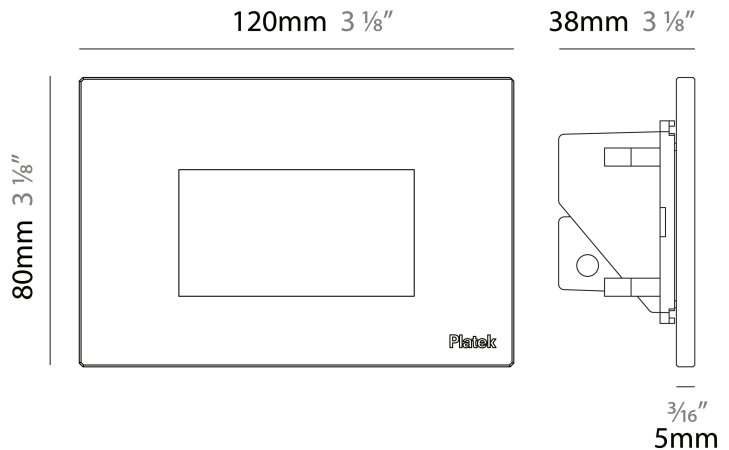

SPIARE RECESSED

E9R151-

base number   Finish
Options

1. To build a product code in our configurator select the specify button on the base model # product page
2. To build a manual product code on this datasheet choose from the options listed below in blue font and add the suffix to the base model #

GENERAL

Series: Spiare _____
Brand: Platek _____
Division: Exterior _____
Mounting Type: Recessed _____
Mounting Location: Wall _____
Subcategory: Pedestrian _____

PHYSICAL

Shape: Square _____
Length (mm): 120 _____
Length (in): 4 ¾ _____
Height (mm): 80 _____
Depth (mm): 37.5 _____
Height (in): 3 ⅙ _____
Depth (in): 1 ½ _____
Light Distribution: Direct _____
Diffuser: Clear tempered glass _____
Fixture Finish: [BLK / WHI / GRY / COR / ANT / BRZ](#) _____
Fixture Material: Aluminum Die Cast _____

ELECTRICAL

Lamp Type: LED _____
Input Wattage (W): 6 _____
Dimming: Non-Dimmable _____
Driver Included: No _____
Driver Location: Remote _____
Driver Type: Constant Voltage - 120 Vac _____
Driver Class: Class 2 _____
Housing: ENCP4 _____
Input Voltage (V): 120 _____
Output Voltage (V): 24 _____

LED

Number of LEDs: 1 _____
Color Temperature (°K): 3000 _____
Max. Delivered Lumen (lm): 50 _____
Nominal Lumen (lm): 250 _____
CRI: >80 CRI _____
Lamp Life (hrs): 50000 _____

OPTICAL

Beam Angle: Asymmetrical _____

RATINGS AND CERTIFICATIONS

Certified By: Certified for North American Standards _____
IP rating: IP65 _____
IK Rating: IK05 _____