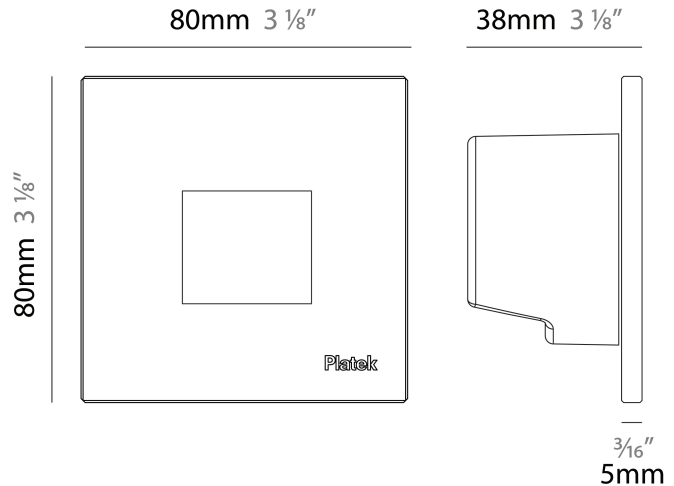

E9R147-

base number   Finish
Options

1. To build a product code in our configurator select the specify button on the base model # product page
2. To build a manual product code on this datasheet choose from the options listed below in blue font and add the suffix to the base model #

GENERAL

Series: Spiare _____
Brand: Platek _____
Division: Exterior _____
Mounting Type: Recessed _____
Mounting Location: Wall _____
Subcategory: Pedestrian _____

PHYSICAL

Shape: Square _____
Length (mm): 80 _____
Length (in): 3 1/8 _____
Height (mm): 80 _____
Depth (mm): 37.5 _____
Height (in): 3 1/8 _____
Depth (in): 1 1/2 _____
Light Distribution: Direct _____
Diffuser: Clear tempered glass _____
Fixture Finish: [BLK / WHI / GRY / COR / ANT / BRZ](#) _____
Fixture Material: Aluminum Die Cast _____

ELECTRICAL

Lamp Type: LED (Zhaga Standard) _____
Input Wattage (W): 6 _____
Dimming: Non-Dimmable _____
Driver Included: Yes _____
Driver Location: Remote _____
Driver Type: Constant Voltage - 120 Vac _____
Driver Class: Class 2 _____
Input Voltage (V): 120 _____
Output Voltage (V): 24 _____

LED

Number of LEDs: 1 _____
Color Temperature (°K): 3000 _____
Max. Delivered Lumen (lm): 10 _____
Nominal Lumen (lm): 250 _____
CRI: >80 CRI _____
Lamp Life (hrs): 50000 _____

OPTICAL

Beam Angle: Asymmetrical _____

RATINGS AND CERTIFICATIONS

Certified By: Certified for North American Standards _____
IP rating: IP65 _____
IK Rating: IK05 _____