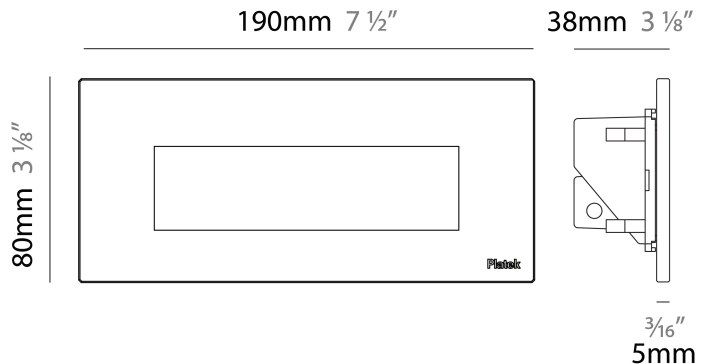

PROJECT
TYPE
SPECIFIER
QUANTITY
DATE

SPIARE RECESSED

E9R152-

base number   Color   Finish
Temperature   Options

1. To build a product code in our configurator select the specify button on the base model # product page
2. To build a manual product code on this datasheet choose from the options listed below in blue font and add the suffix to the base model #

GENERAL

Series: Spiare
Brand: Platek
Division: Exterior
Mounting Type: Recessed
Mounting Location: Wall
Subcategory: Pedestrian

PHYSICAL

Shape: Square
Length (mm): 190
Length (in): 7 1/2
Height (mm): 80
Depth (mm): 37.5
Height (in): 3 1/8
Depth (in): 1 1/2
Light Distribution: Asymmetric
Diffuser: Clear tempered glass
Fixture Finish: [BLK](#) / [WHI](#) / [GRY](#) / [COR](#) / [ANT](#) / [BRZ](#)
Fixture Material: Aluminum Die Cast

ELECTRICAL

Lamp Type: LED
Input Wattage (W): 8
Dimming: Non-Dimmable
Driver Included: No
Driver Location: Remote
Driver Type: Constant Voltage - 120 Vac
Driver Class: Class 2
Housing: ENCP4
Input Voltage (V): 120
Output Voltage (V): 24

LED

Number of LEDs: 1
Color Temperature (°K): [2700](#) / [3000](#) / [4000](#)
Max. Delivered Lumen (lm): 150
Nominal Lumen (lm): 570
CRI: >80 CRI
Lamp Life (hrs): 50000

OPTICAL

Beam Angle: Asymmetrical

RATINGS AND CERTIFICATIONS

Certified By: Certified for North American Standards
IP rating: IP65
IK Rating: IK05