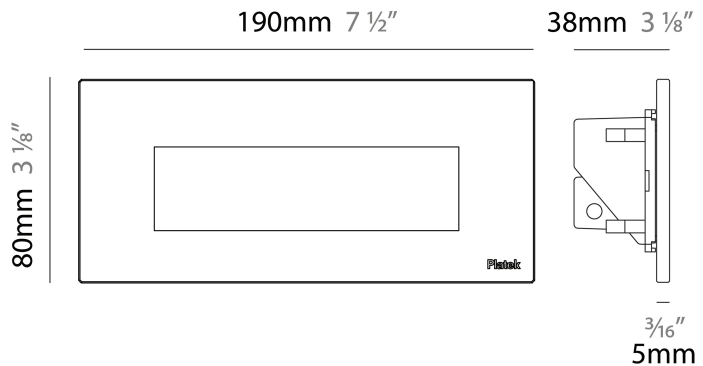

PROJECT
TYPE
SPECIFIER
QUANTITY
DATE

SPIARE RECESSED

E9R153-

base number   Finish
Options

1. To build a product code in our configurator select the specify button on the base model # product page
2. To build a manual product code on this datasheet choose from the options listed below in blue font and add the suffix to the base model #

GENERAL

Series: Spiare
Brand: Platek
Division: Exterior
Mounting Type: Recessed
Mounting Location: Wall
Subcategory: Pedestrian

PHYSICAL

Shape: Square
Length (mm): 190
Length (in): 7 1/2
Height (mm): 80
Depth (mm): 37.5
Height (in): 3 1/8
Depth (in): 1 1/2
Light Distribution: Direct
Diffuser: Clear tempered glass
Fixture Finish: BLK / WHI / GRY / COR / ANT / BRZ
Fixture Material: Aluminum Die Cast
Cut-out Measurements: 200 x 44.5mm

ELECTRICAL

Lamp Type: LED
Input Wattage (W): 8
Dimming: Non-Dimmable
Driver Included: No
Driver Location: Remote
Driver Type: Constant Voltage - 120 Vac
Driver Class: Class 2
Housing: ENCP4
Input Voltage (V): 120
Output Voltage (V): 24

LED

Number of LEDs: 1
Color Temperature (°K): 3000
Max. Delivered Lumen (lm): 150
Nominal Lumen (lm): 550
CRI: >80 CRI
Lamp Life (hrs): 50000

OPTICAL

Beam Angle: Asymmetrical

RATINGS AND CERTIFICATIONS

Certified By: Certified for North American Standards
IP rating: IP65
IK Rating: IK05